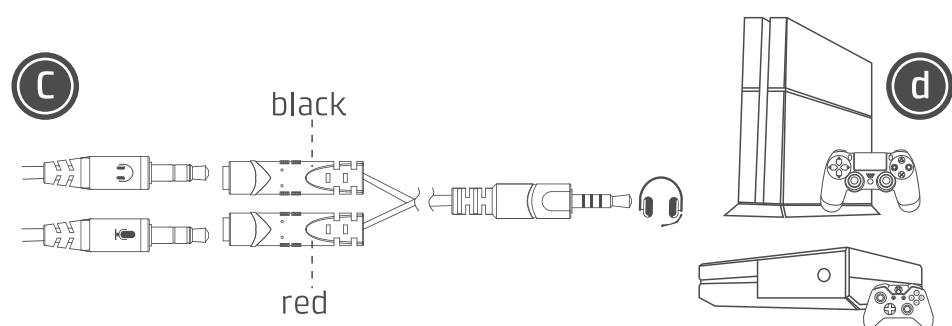

单页尺寸: 148*210mm
颜色: 4c4948 (85%黑)

Goodmans

GAMING HEADSET

GAMING HEADSET
MODEL: 346509

Connecting to your PC

- a** Connect the USB connector to your PC. Note that the USB connection is needed for the headset lights to work.
- b** Connect the black connector to the headphone port and the red connector to the microphone port.

Connecting to your Games Console

- c** With the Y adapter cable fitted to the black and red connectors, connect the other end to your games controller.
- d** For the headset lights to work you will need to connect the USB cable to your games console.

DID YOU KNOW?

- e** You can adjust the volume on your headset by rotating the control wheel.