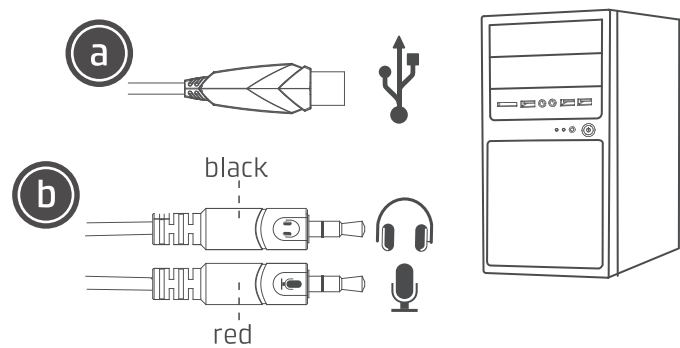

单页尺寸: 148*210mm
颜色: 4c4948 (85%黑)

Goodmans

GAMING HEADSET

GAMING HEADSET
MODEL: 346509

Connecting to your PC

- a** Connect the USB connector to your PC. Note that the USB connection is needed for the headset lights to work.
- b** Connect the black connector to the headphone port and the red connector to the microphone port.

Connecting to your Games Console

- c** With the Y adapter cable fitted to the black and red connectors, connect the other end to your games controller.
- d** For the headset lights to work you will need to connect the USB cable to your games console.

DID YOU KNOW?

- e** You can adjust the volume on your headset by rotating the control wheel.