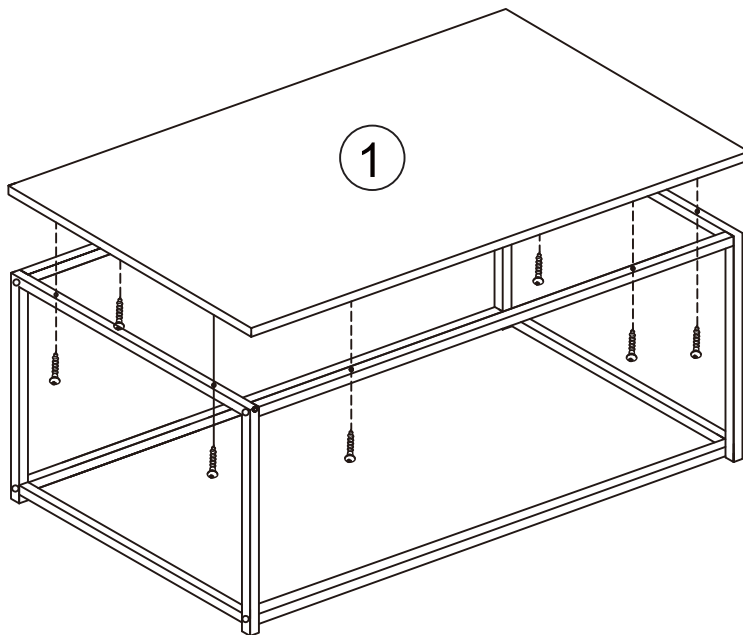

MODEL NAME:
TROMSO COFFEE TABLE
352578

STEP 1

STEP 2