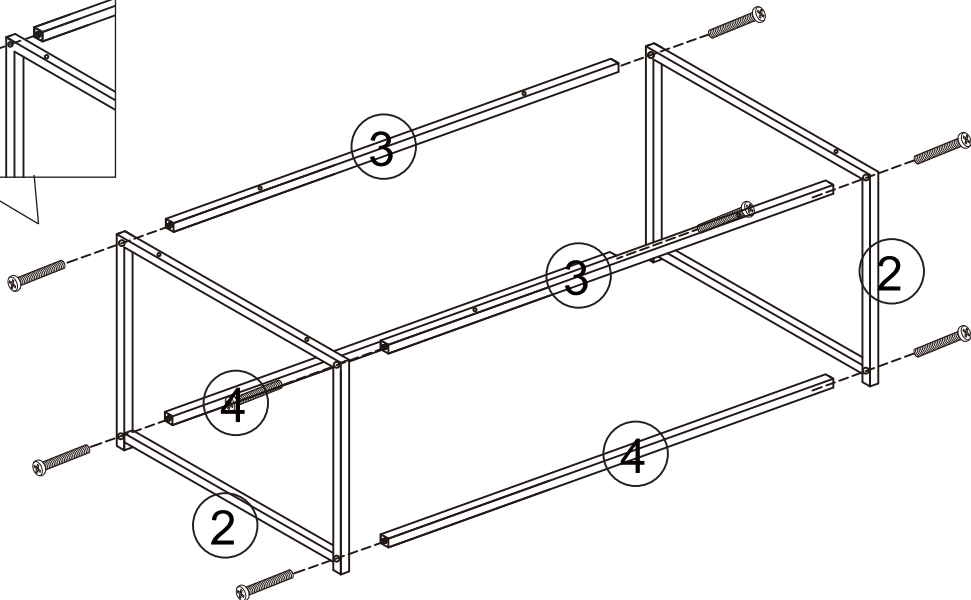

MODEL NAME:
TROMSO COFFEE TABLE
352578

STEP 1