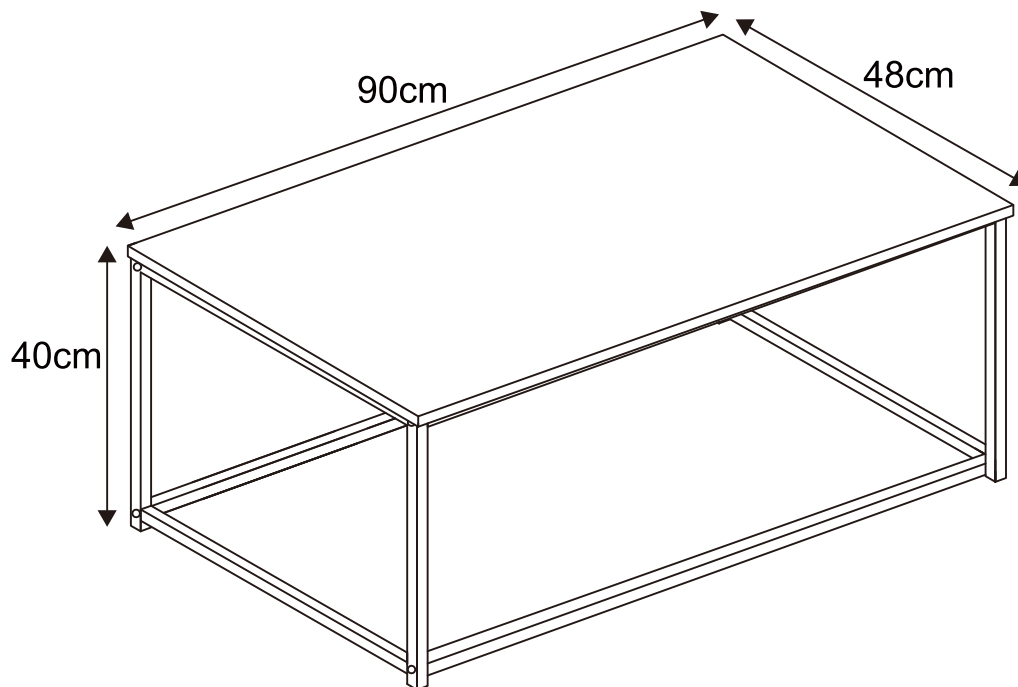

TROMSO COFFEE TABLE

ITEM CODE: 352578

Assembly Instruction

30 MINS

APPROXIMATE ASSEMBLY TIME

1 PERSON ASSEMBLY

FLOOR AREA
1Mx1M

REQUIRED ASSEMBLY SPACE

REQUIRED ASSEMBLY TOOLS

SLOTTED SCREWDRIVER (Not Provided)

POZI SCREWDRIVER (Not Provided)

MEASURING TAPE (Not Provided)

ASSEMBLED DIMENSIONS

MODEL NAME:
TROMSO COFFEE TABLE
352578

NO.	PART LIST	QTY	NO.	PART LIST	QTY
(1)	TABLE TOP	1	(3)	CONNECTING PIPE	2
(2)	METAL FRAME	2	(4)	CONNECTING PIPE	2

PART LIST

**MODEL NAME:
TROMSO COFFEE TABLE
352578**

HARDWARE LIST

A	X 8	B	X 8
			
SCREW			SCREW

MODEL NAME:
TROMSO COFFEE TABLE
352578

Safety Advice and Care Advice

KEEP ALL THE SAFETY ADVICE AND INSTRUCTIONS IN A SAFE PLACE FOR FUTURE REFERENCE!