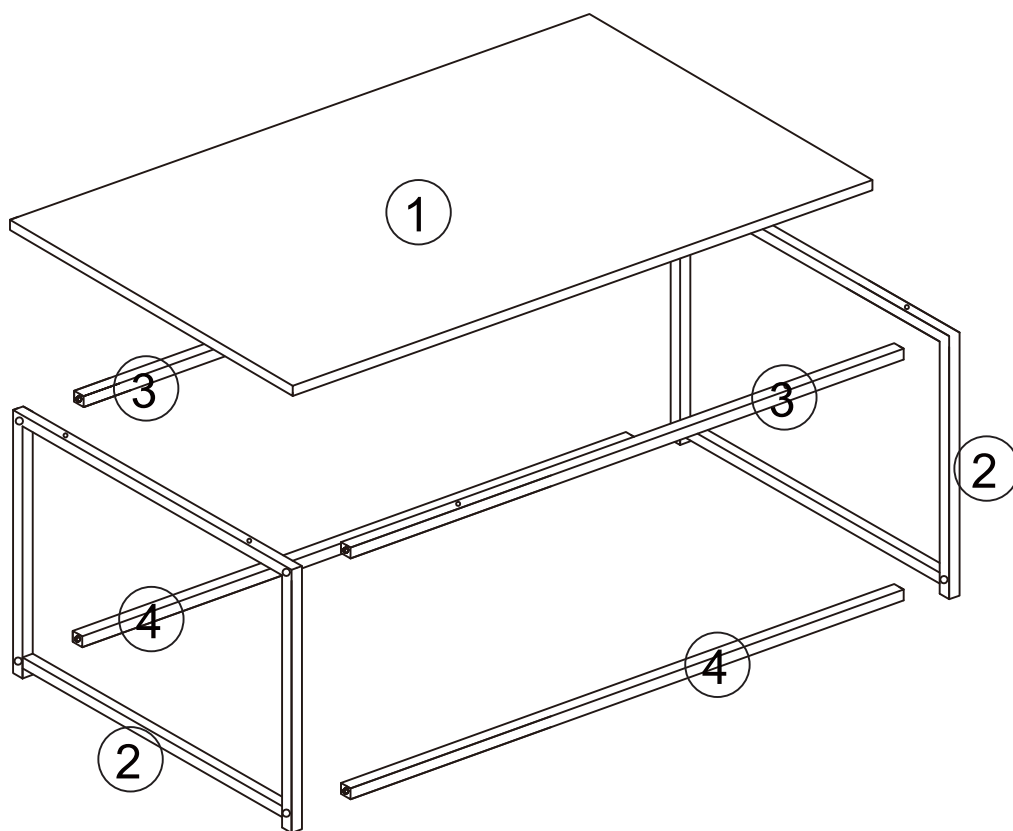

TROMSO COFFEE TABLE

ITEM CODE: 352578

Assembly Instruction

30 MINS

APPROXIMATE ASSEMBLY TIME

1 PERSON ASSEMBLY

FLOOR AREA
1Mx1M

REQUIRED ASSEMBLY SPACE

REQUIRED ASSEMBLY TOOLS

SLOTTED SCREWDRIVER (Not Provided)

POZI SCREWDRIVER (Not Provided)

MEASURING TAPE (Not Provided)

ASSEMBLED DIMENSIONS

MODEL NAME:
TROMSO COFFEE TABLE
352578

NO.	PART LIST	QTY	NO.	PART LIST	QTY
(1)	TABLE TOP	1	(3)	CONNECTING PIPE	2
(2)	METAL FRAME	2	(4)	CONNECTING PIPE	2

PART LIST

**MODEL NAME:
TROMSO COFFEE TABLE
352578**

HARDWARE LIST

A	X 8	B	X 8
			
SCREW			SCREW

MODEL NAME:
TROMSO COFFEE TABLE
352578

Safety Advice and Care Advice

KEEP ALL THE SAFETY ADVICE AND INSTRUCTIONS IN A SAFE PLACE FOR FUTURE REFERENCE!