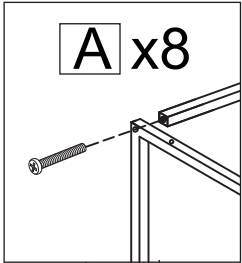

MODEL NAME:
TROMSO COFFEE TABLE
352578

STEP 1