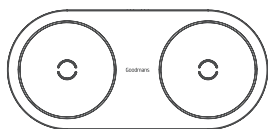

IN THE BOX

Dual Qi Wireless Charger Pad