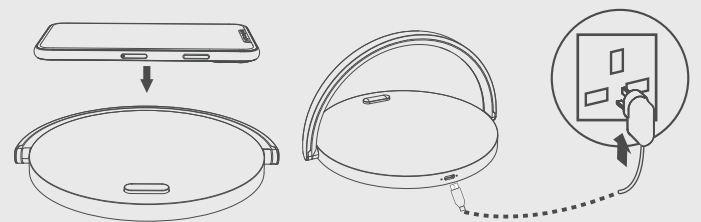

单页尺寸：104*150mm

Goodmans

3 IN 1 QI WIRELESS CHARGER, LED LIGHT AND PHONE STAND

3 in 1 Qi Wireless Charger, LED Light and Phone Stand
Model: 364137

THANK YOU

Thank you for choosing a Goodmans product. We've been making electrical products for the British people for over 90 years. Each of our products has been carefully designed to be great at what it does and this one is no exception. We hope you enjoy your 3 in 1 Qi Wireless Charger, LED Light and Phone Stand.

Please read the Guarantee & Safety booklet before starting.

IN THE BOX

3 in 1 Qi Wireless Charger,
LED Light and Phone Stand

Type-C USB Cable

Quick Start Guide

Safety Booklet

Manual

DID YOU KNOW?

You can charge your Qi enable device using the wireless charger.

- Connect the Type C cable provided to the wireless charger and the USB to an adapter or USB port (adapter not included).
- Place your Qi enable device in the centre of the wireless charger.
- The charging indicator light will illuminate blue when your device is charging and change to white when your device is fully charged.
- To turn the mood light ON/OFF, touch the button twice. Touch the button to adjust the brightness.