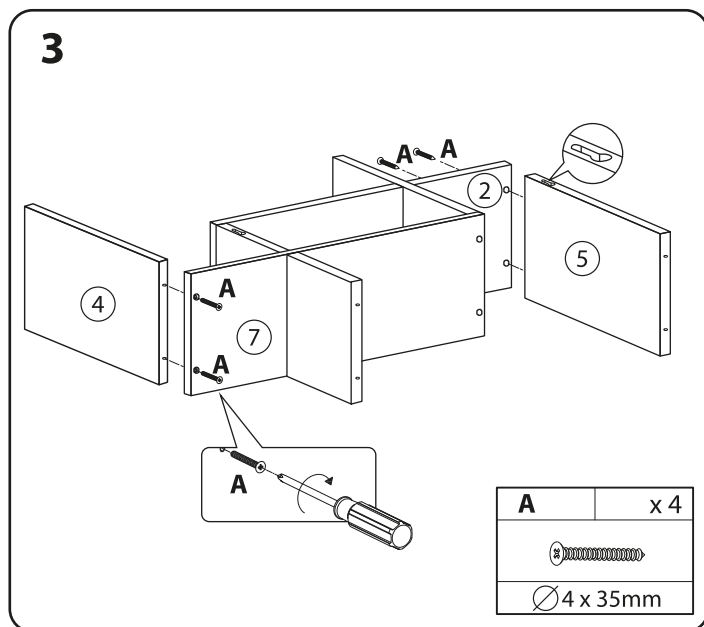

Lökken Display Wall Shelf - White

ITEM CODE: 370966

Assembly Instruction

5

B	x 16
	
∅15mm	

6

C	x 2	D	x 2
			
∅6 x 30mm		∅3.5 x 40mm	

7

8

Domestic use only
Max Loading: 10kg

B&M Retail, L24 8RJ, UK
Homesavers, 5 Old Dublin Rd, Dublin, A94 K1H5
Made in China