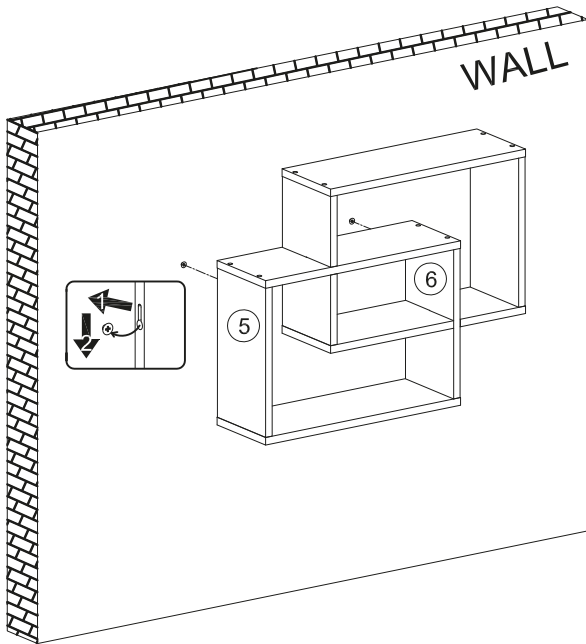

Lökken Display Wall Shelf - White

ITEM CODE: 370966

Assembly Instruction

5

B	x 16
	
∅15mm	

6

C	x 2	D	x 2
			
∅6 x 30mm		∅3.5 x 40mm	

7

8

Domestic use only
Max Loading: 10kg

B&M Retail, L24 8RJ, UK
Homesavers, 5 Old Dublin Rd, Dublin, A94 K1H5
Made in China