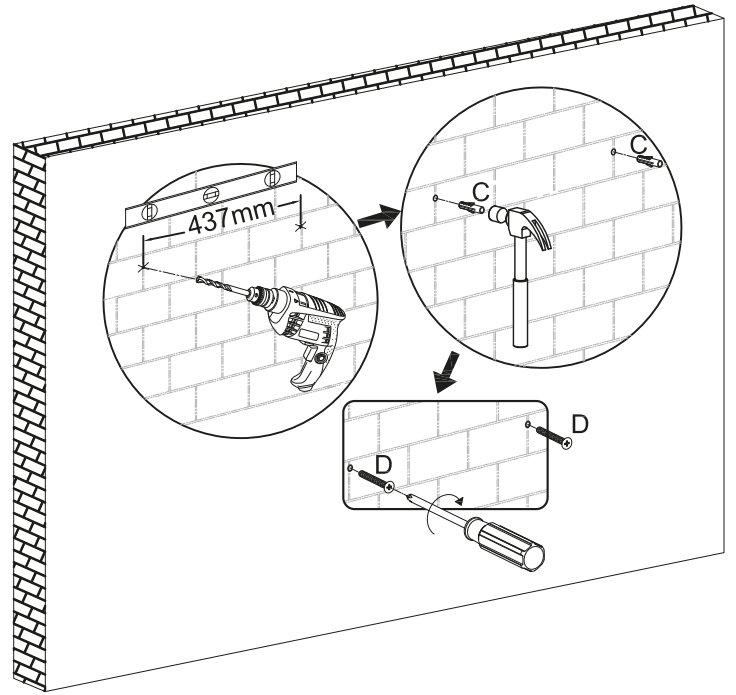

Lökken Display Wall Shelf - White

ITEM CODE: 370966

Assembly Instruction

5

B	x 16
	
∅15mm	

6

C	x 2	D	x 2
			
∅6 x 30mm		∅3.5 x 40mm	

7

8

Domestic use only
Max Loading: 10kg

B&M Retail, L24 8RJ, UK
Homesavers, 5 Old Dublin Rd, Dublin, A94 K1H5
Made in China