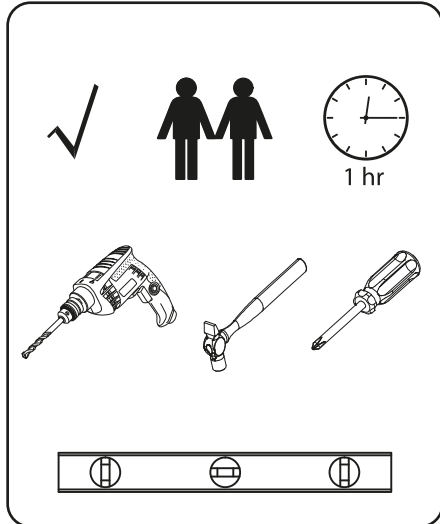

Lökken Display Wall Shelf - White

ITEM CODE: 370966

Assembly Instruction

5

B	x 16
	
∅15mm	

6

C	x 2	D	x 2
			
∅6 x 30mm		∅3.5 x 40mm	

7

8

Domestic use only
Max Loading: 10kg

B&M Retail, L24 8RJ, UK
Homesavers, 5 Old Dublin Rd, Dublin, A94 K1H5
Made in China