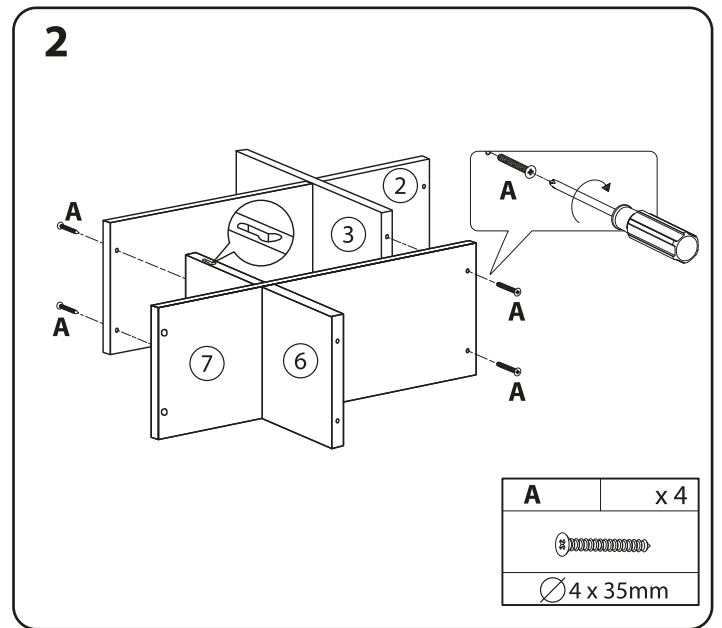

Lökken Display Wall Shelf - White

ITEM CODE: 370966

Assembly Instruction

5

B	x 16
	
∅15mm	

6

C	x 2	D	x 2
			
∅6 x 30mm		∅3.5 x 40mm	

7

8

Domestic use only
Max Loading: 10kg

B&M Retail, L24 8RJ, UK
Homesavers, 5 Old Dublin Rd, Dublin, A94 K1H5
Made in China