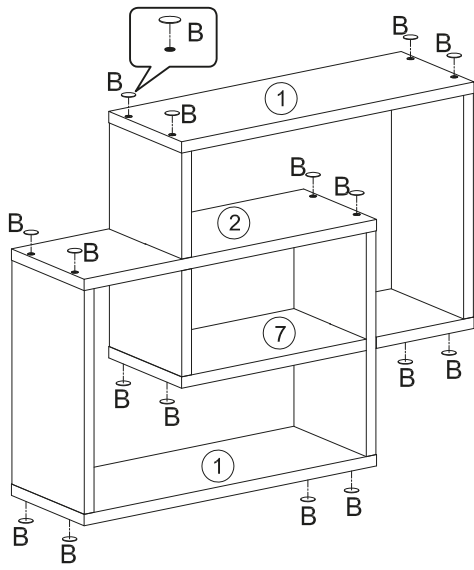

Lökken Display Wall Shelf - White

ITEM CODE: 370966

Assembly Instruction

5

B	x 16
	
∅15mm	

6

C	x 2	D	x 2
			
∅6 x 30mm		∅3.5 x 40mm	

7

8

Domestic use only
Max Loading: 10kg

B&M Retail, L24 8RJ, UK
Homesavers, 5 Old Dublin Rd, Dublin, A94 K1H5
Made in China