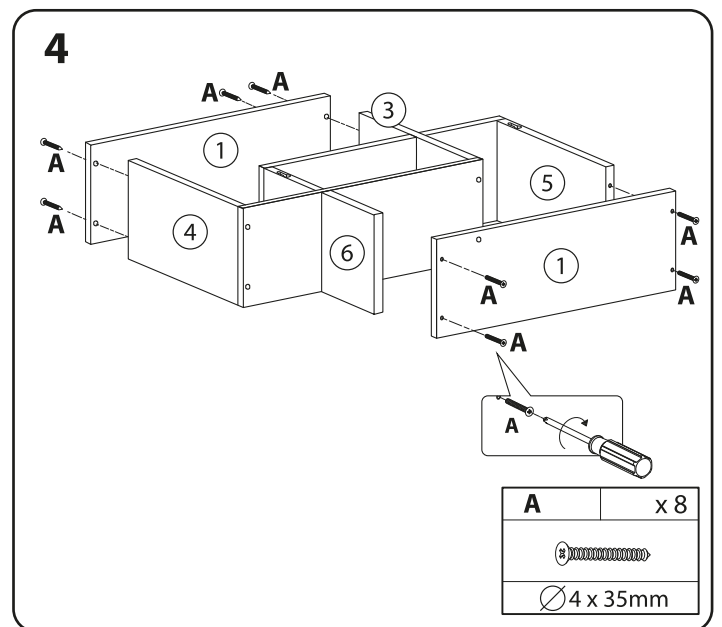

Lökken Display Wall Shelf - White

ITEM CODE: 370966

Assembly Instruction

5

B	x 16
	
∅15mm	

6

C	x 2	D	x 2
			
∅6 x 30mm		∅3.5 x 40mm	

7

8

Domestic use only
Max Loading: 10kg

B&M Retail, L24 8RJ, UK
Homesavers, 5 Old Dublin Rd, Dublin, A94 K1H5
Made in China