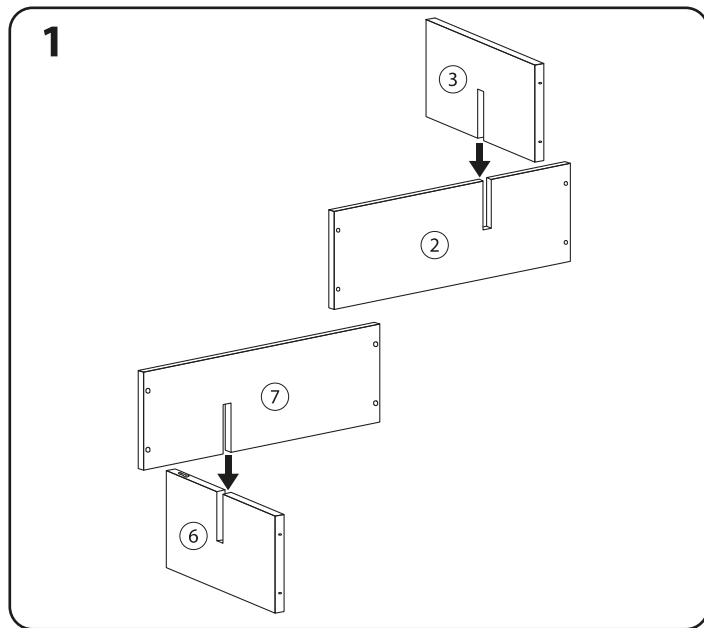

Lökken Display Wall Shelf - White

ITEM CODE: 370966

Assembly Instruction

5

B	x 16
	
∅15mm	

6

C	x 2	D	x 2
			
∅6 x 30mm		∅3.5 x 40mm	

7

8

Domestic use only
Max Loading: 10kg

B&M Retail, L24 8RJ, UK
Homesavers, 5 Old Dublin Rd, Dublin, A94 K1H5
Made in China