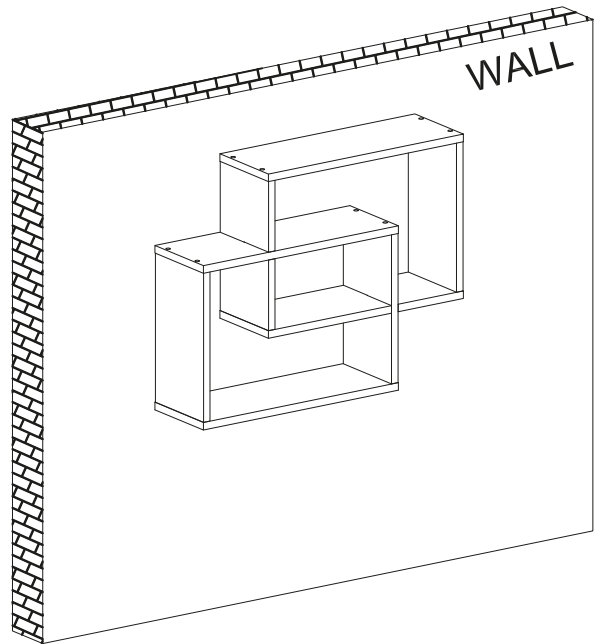

Lökken Display Wall Shelf - White

ITEM CODE: 370966

Assembly Instruction

5

B	x 16
	
∅15mm	

6

C	x 2	D	x 2
			
∅6 x 30mm		∅3.5 x 40mm	

7

8

Domestic use only
Max Loading: 10kg

B&M Retail, L24 8RJ, UK
Homesavers, 5 Old Dublin Rd, Dublin, A94 K1H5
Made in China