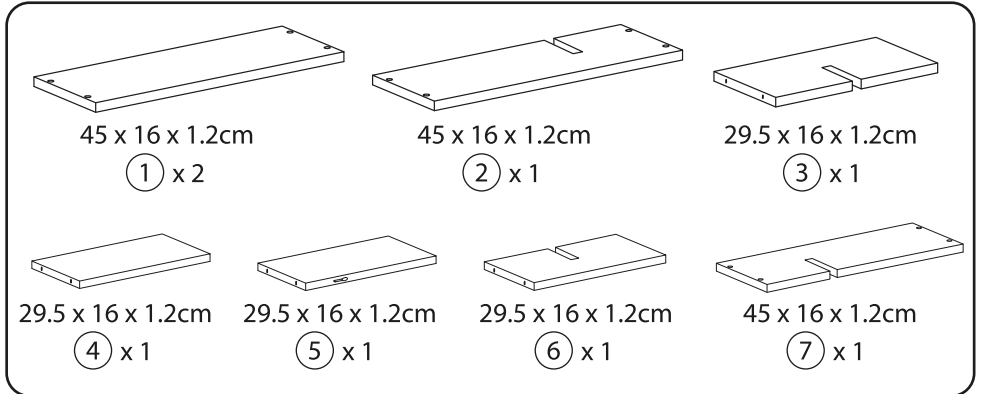

Lökken Display Wall Shelf - White

ITEM CODE: 370966

Assembly Instruction

5

B	x 16
	
∅15mm	

6

C	x 2	D	x 2
			
∅6 x 30mm		∅3.5 x 40mm	

7

8

Domestic use only
Max Loading: 10kg

B&M Retail, L24 8RJ, UK
Homesavers, 5 Old Dublin Rd, Dublin, A94 K1H5
Made in China