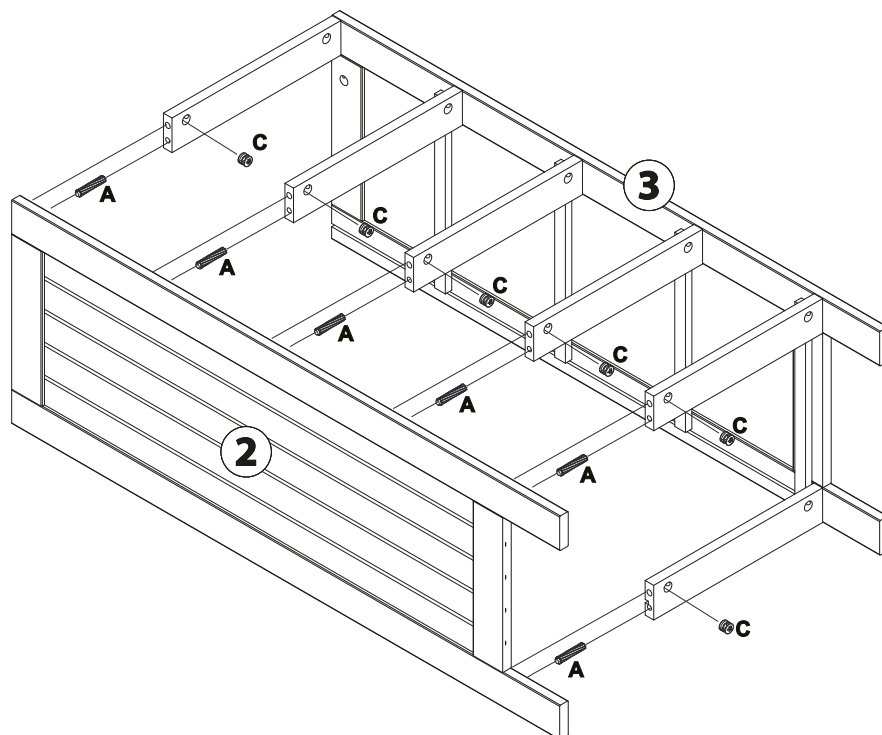

STEP 2

B x 6

MODEL NAME:
MAINE 4 DRAWER CHEST
ITEM CODE: 375196

STEP 3

A x 6

C x 6

STEP 4

A x 6