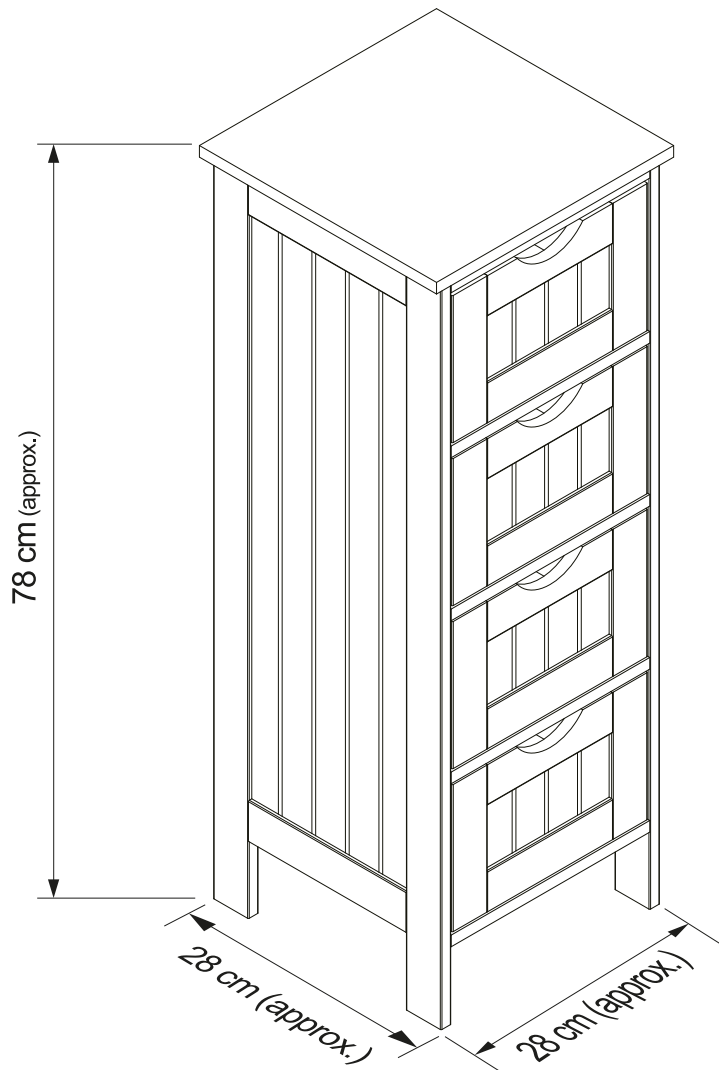

REQUIRED ASSEMBLY TOOLS

POZI SCREWDRIVER (Not Provided)

MEASURING TAPE (Not Provided)

ASSEMBLED DIMENSIONS

Max. Loading: 10kg

MODEL NAME:
MAINE 4 DRAWER CHEST
ITEM CODE: 375196

PART LIST

NO	PART LIST	QTY	NO	PART LIST	QTY
①	TOP PANEL	1	⑦	DRAWER FRONT PANEL	4
②	LEFT SIDE PANEL	1	⑧	DRAWER LEFT PANEL	4
③	RIGHT SIDE PANEL	1	⑨	DRAWER RIGHT PANEL	4
④	BACK PANEL	1	⑩	DRAWER BACK PANEL	4
⑤	FRONT SUPPORT BAR	5	⑪	DRAWER BOTTOM PANEL	4
⑥	BACK SUPPORT BAR	1			

MODEL NAME:
MAINE 4 DRAWER CHEST
ITEM CODE: 375196

HARDWARE LIST

 $\Phi 5.8 \times 30 \text{mm}$ A x 12	 B x 16	 C x 16	 $\Phi 3 \times 19 \text{mm}$ D x 32	 $\Phi 3 \times 10 \text{mm}$ E x 1
 13 x 180mm F x 1	 G x 1	 M4 x 40mm H x 1	 I x 1	