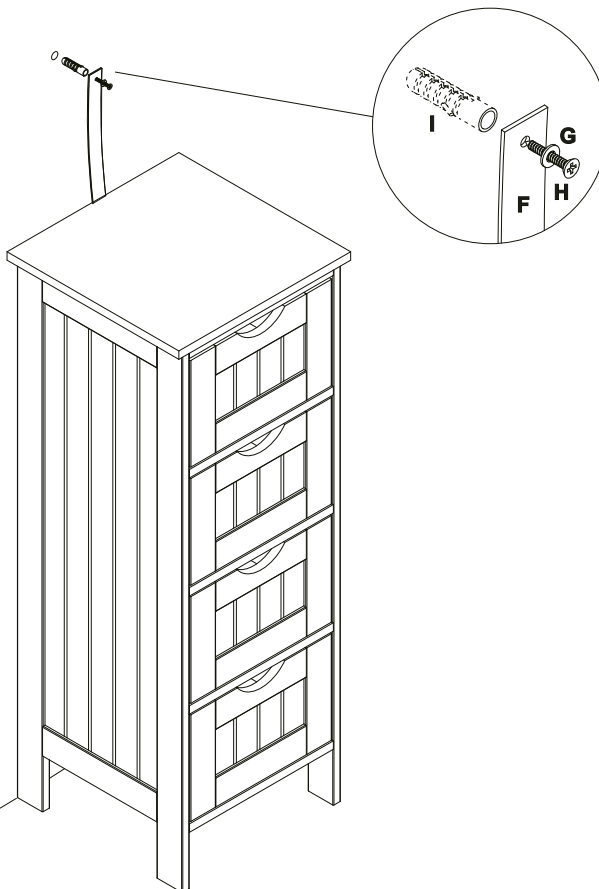

MODEL NAME:
MAINE 4 DRAWER CHEST
ITEM CODE: 375196

STEP 11

Ø 3 x 10 mm
E x 1

13 x 180 mm
F x 1

STEP 12

G x 1

M4 x 40 mm
H x 1

I x 1