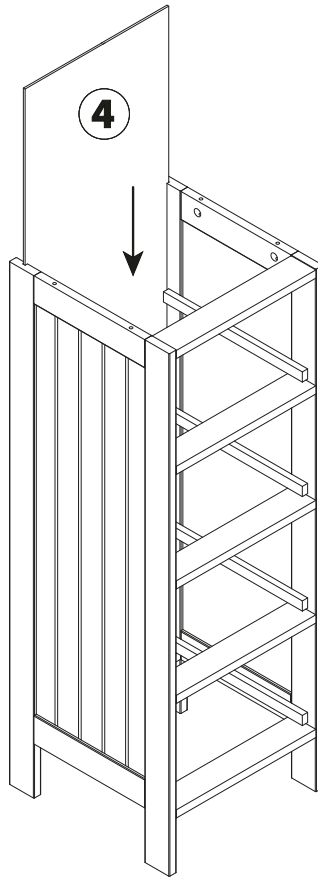

MODEL NAME:
MAINE 4 DRAWER CHEST
ITEM CODE: 375196

STEP 5