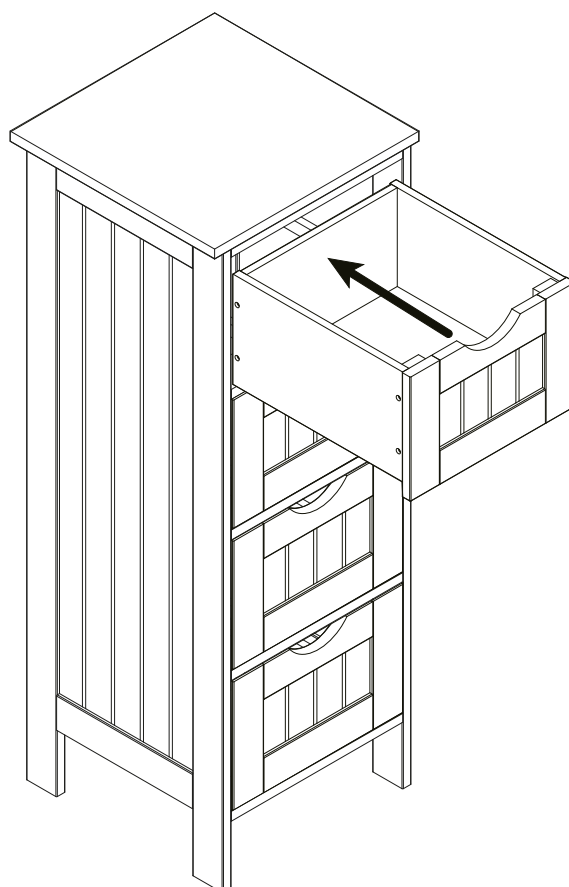

x 4

STEP 8

x 4

MODEL NAME:
MAINE 4 DRAWER CHEST
ITEM CODE: 375196

STEP 9

x 4

STEP 10

10 - 11

MODEL NAME:
MAINE 4 DRAWER CHEST
ITEM CODE: 375196

STEP 11

Ø 3 x 10 mm
E x 1

13 x 180 mm
F x 1

STEP 12

G x 1

M4 x 40 mm
H x 1

I x 1