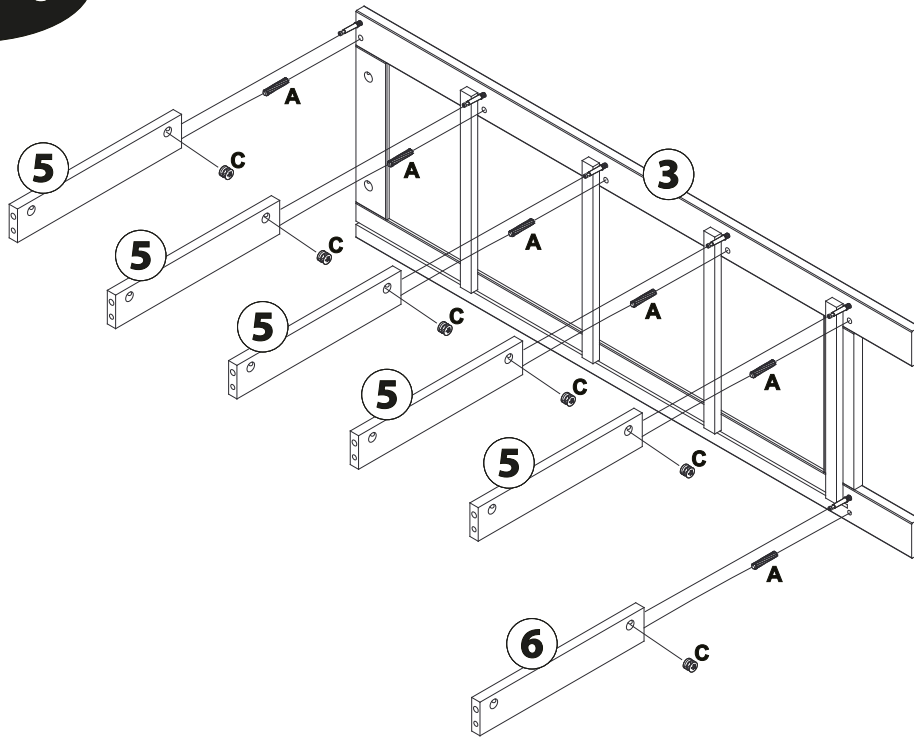

MODEL NAME:
MAINE 4 DRAWER CHEST
ITEM CODE: 375196

STEP 3