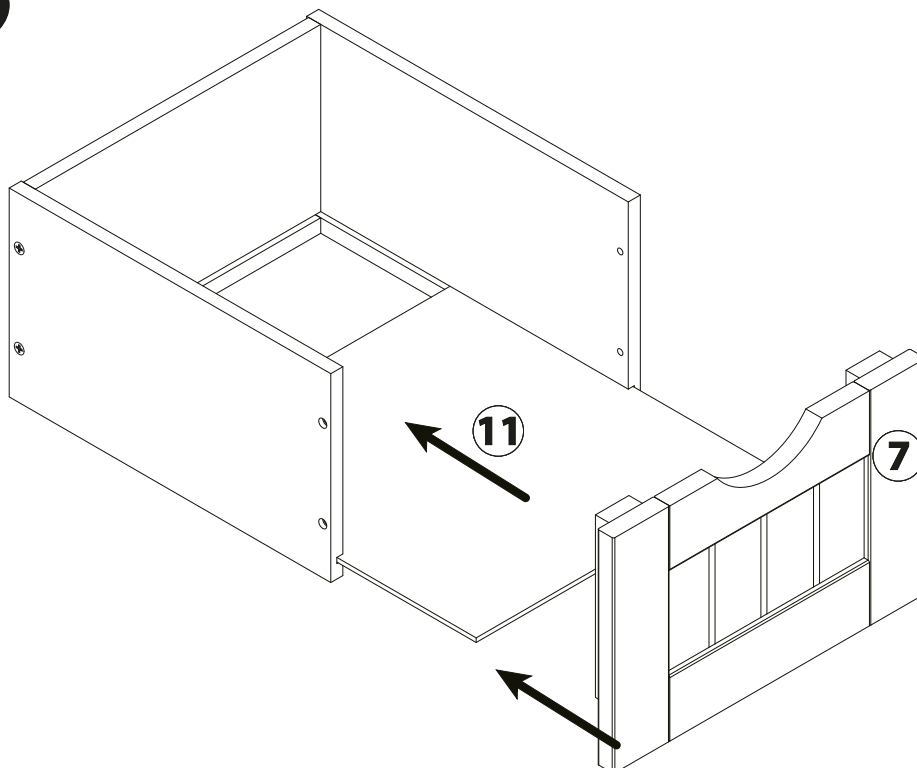

MODEL NAME:
MAINE 4 DRAWER CHEST
ITEM CODE: 375196

STEP 7

x 4

STEP 8

x 4