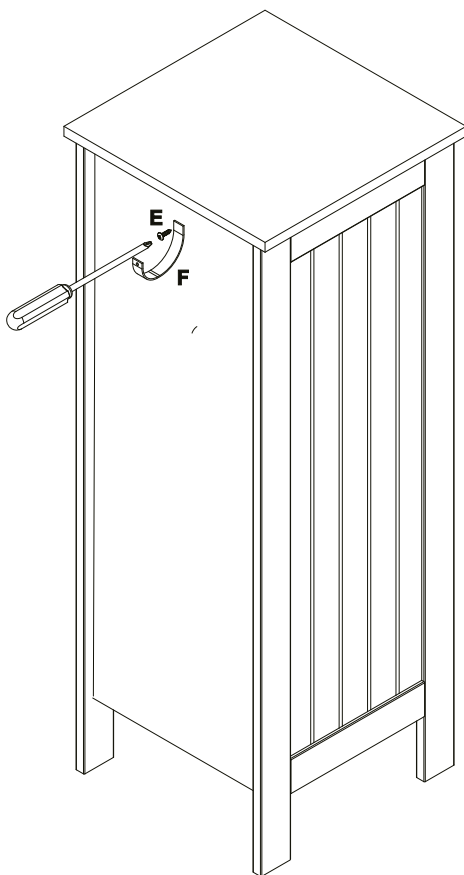

x 4

STEP 8

x 4

MODEL NAME:
MAINE 4 DRAWER CHEST
ITEM CODE: 375196

STEP 9

x 4

STEP 10

10 - 11

MODEL NAME:
MAINE 4 DRAWER CHEST
ITEM CODE: 375196

STEP 11

Ø 3 x 10 mm
E x 1

13 x 180 mm
F x 1

STEP 12

G x 1

M4 x 40 mm
H x 1

I x 1