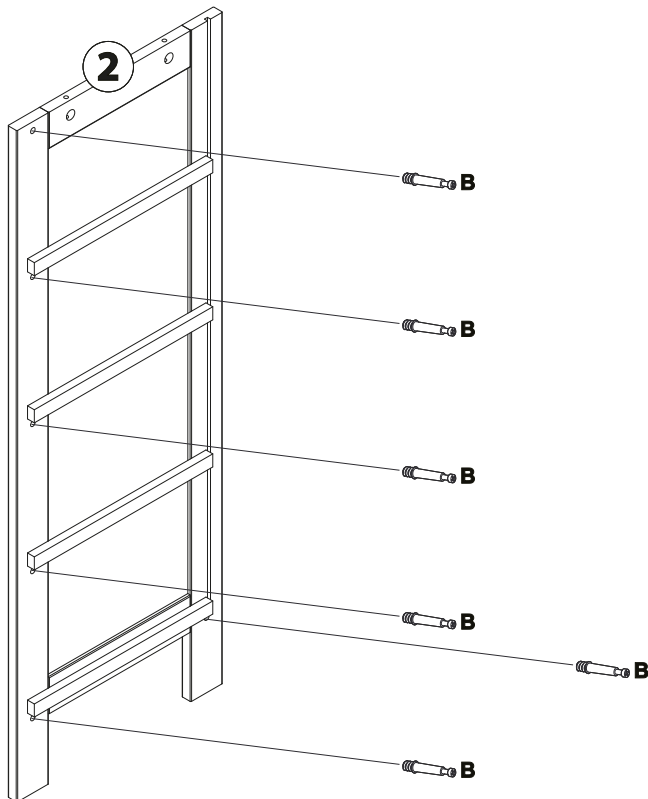

Quickfit head needs to be in centre

QUICKFIT

Tighten until shoulder is flush with panel. Do not overtighten or undertighten (see example below)

MODEL NAME:
MAINE 4 DRAWER CHEST
ITEM CODE: 375196

STEP 1

B x 6