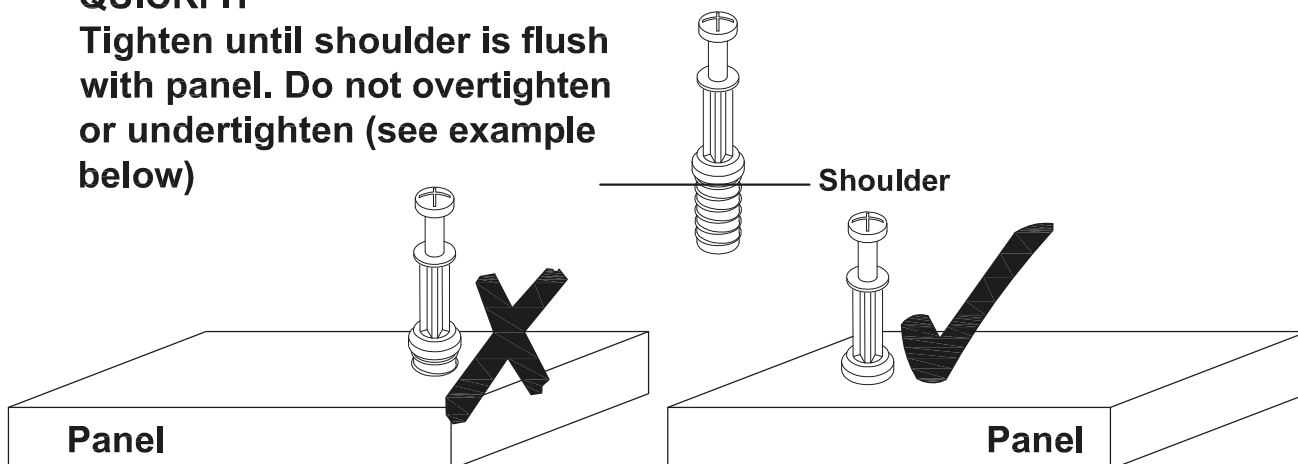

Quickfit head needs to be in centre

QUICKFIT

Tighten until shoulder is flush with panel. Do not overtighten or undertighten (see example below)

MODEL NAME:
MAINE 4 DRAWER CHEST
ITEM CODE: 375196

STEP 1

B x 6