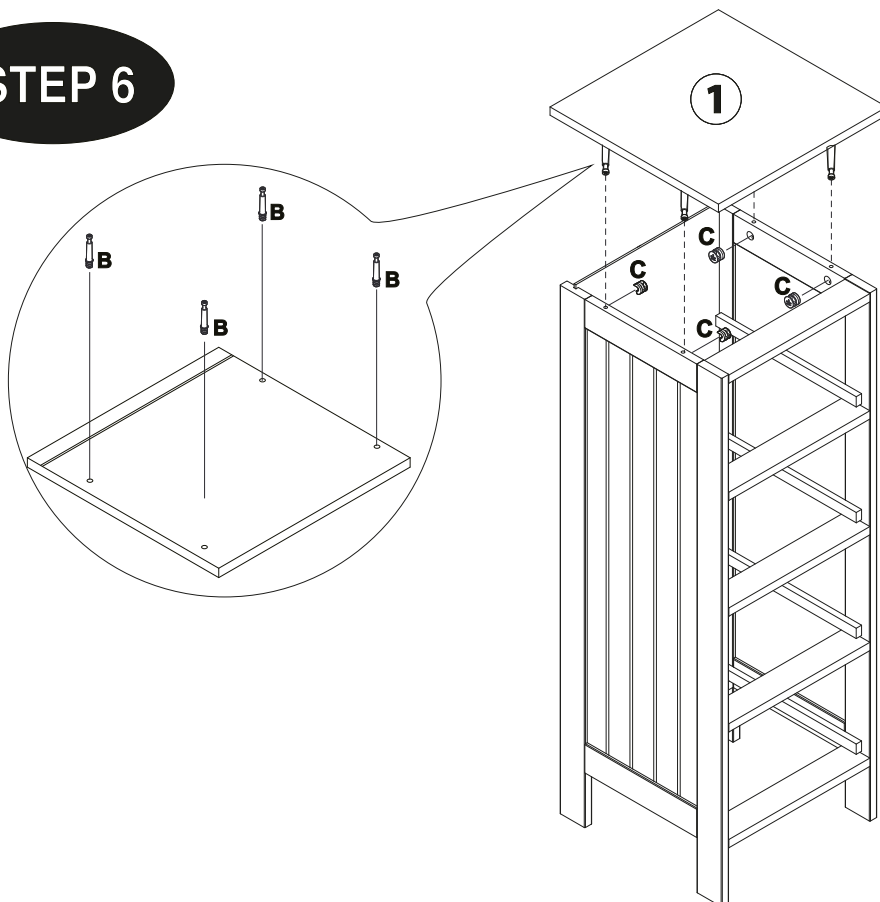

MODEL NAME:
MAINE 4 DRAWER CHEST
ITEM CODE: 375196

STEP 5

STEP 6

B x 4

C x 4