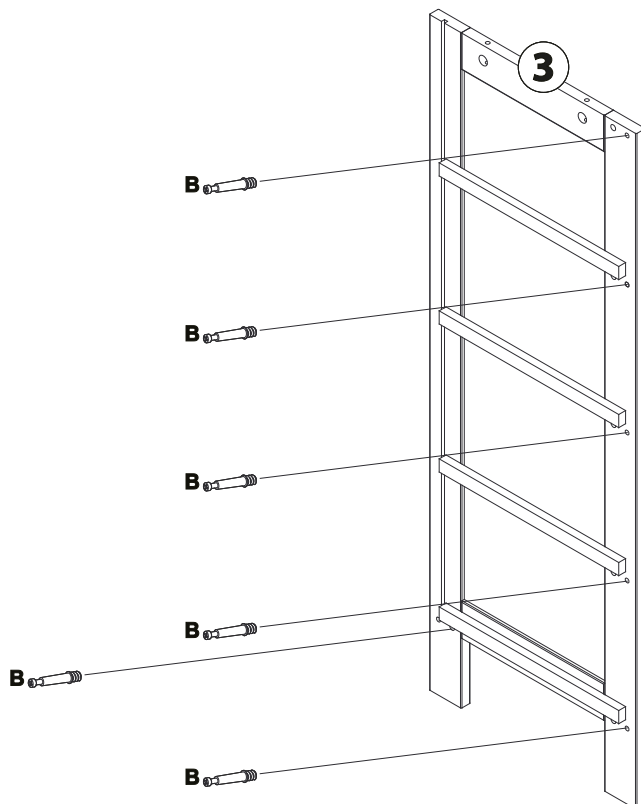

MODEL NAME:
MAINE 4 DRAWER CHEST
ITEM CODE: 375196

STEP 1

B x 6

STEP 2

B x 6