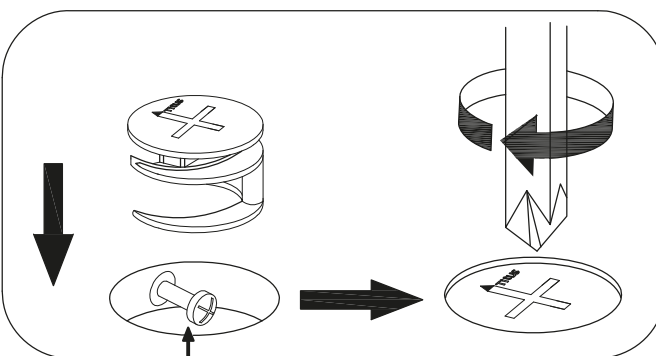

MODEL NAME:
MAINE 4 DRAWER CHEST
ITEM CODE: 375196

**SPECIAL TIPS FOR FITTING CAM-LOCKS
AND QUICKFIT**

CAM-LOCK

WHEN FITTING CAMLOCK
ENSURE STARTING POSITION IS CORRECT
BEFORE YOU INSERT CONNECTING QUICKFIT
TURN CLOCKWISE UNTIL SECURE

Quickfit head needs to be in centre

QUICKFIT

Tighten until shoulder is flush with panel. Do not overtighten or undertighten (see example below)

MODEL NAME:
MAINE 4 DRAWER CHEST
ITEM CODE: 375196

STEP 1

B x 6