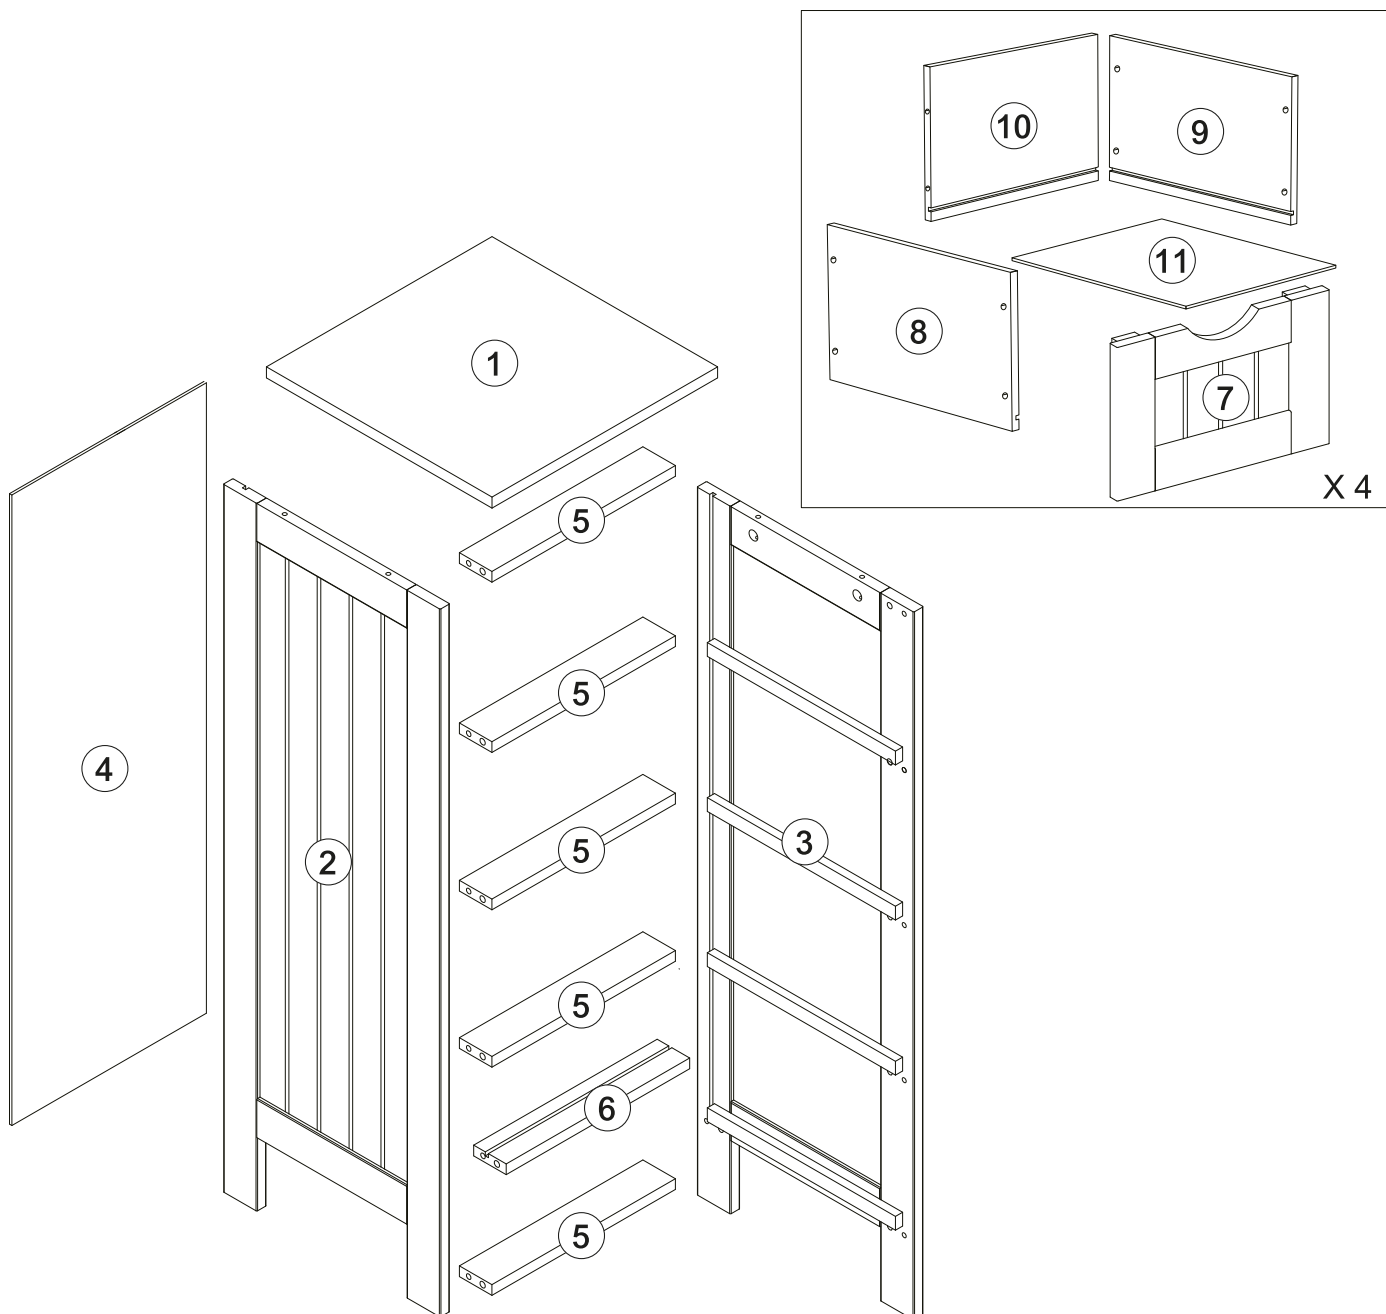

REQUIRED ASSEMBLY TOOLS

POZI SCREWDRIVER (Not Provided)

MEASURING TAPE (Not Provided)

ASSEMBLED DIMENSIONS

Max. Loading: 10kg

MODEL NAME:
MAINE 4 DRAWER CHEST
ITEM CODE: 375196

PART LIST

NO	PART LIST	QTY	NO	PART LIST	QTY
①	TOP PANEL	1	⑦	DRAWER FRONT PANEL	4
②	LEFT SIDE PANEL	1	⑧	DRAWER LEFT PANEL	4
③	RIGHT SIDE PANEL	1	⑨	DRAWER RIGHT PANEL	4
④	BACK PANEL	1	⑩	DRAWER BACK PANEL	4
⑤	FRONT SUPPORT BAR	5	⑪	DRAWER BOTTOM PANEL	4
⑥	BACK SUPPORT BAR	1			

MODEL NAME:
MAINE 4 DRAWER CHEST
ITEM CODE: 375196

HARDWARE LIST

 $\Phi 5.8 \times 30 \text{mm}$ A x 12	 B x 16	 C x 16	 $\Phi 3 \times 19 \text{mm}$ D x 32	 $\Phi 3 \times 10 \text{mm}$ E x 1
 13 x 180mm F x 1	 G x 1	 M4 x 40mm H x 1	 I x 1	