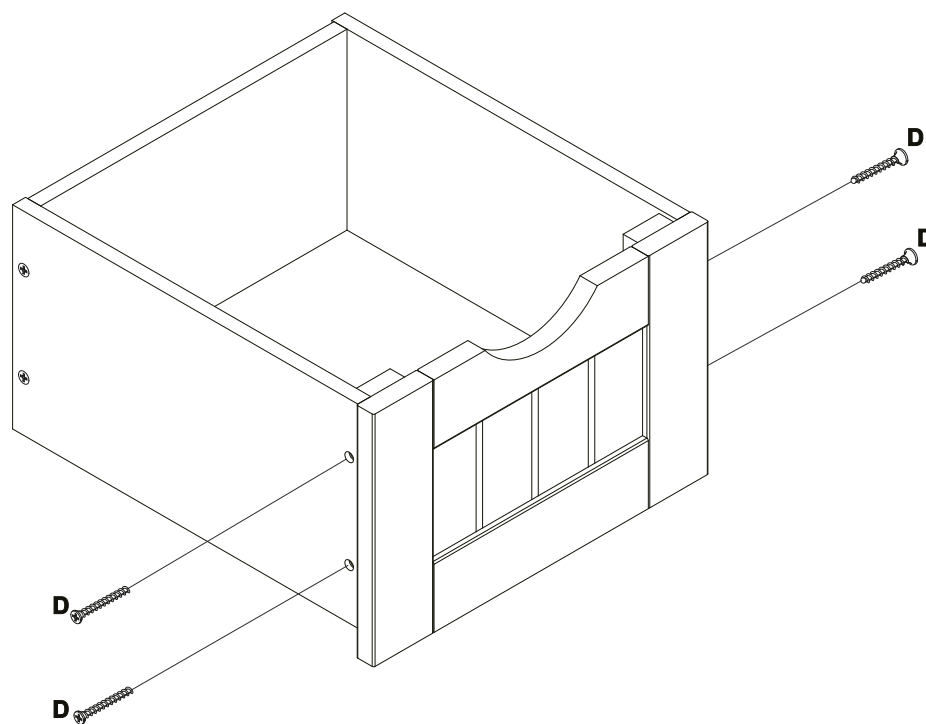

x 4

STEP 8

x 4

MODEL NAME:
MAINE 4 DRAWER CHEST
ITEM CODE: 375196

STEP 9

x 4

STEP 10

10 - 11