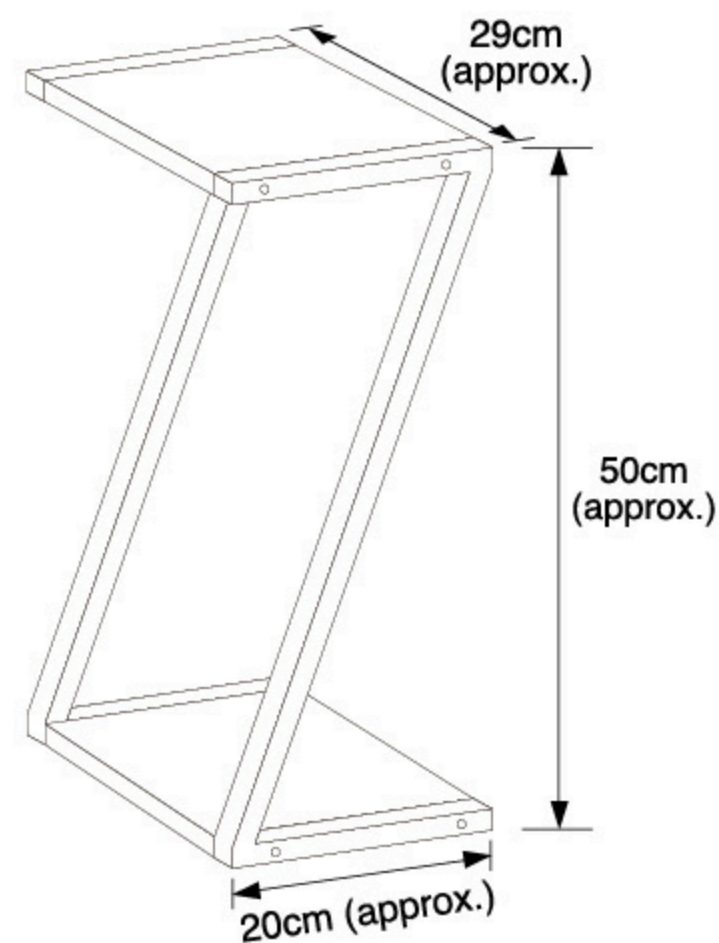

2 Tier Side Table

ITEM CODE: 410317
Assembly Instructions

TROMSØ

WARNING! Do not leave children unsupervised!
The product is not a climbing frame or a toy!
Keep away from fire.
Make sure that nobody, especially a child, climbs on or leans against the product.
Do not overload.
Distribute weight upon this product's surface evenly so that it cannot overturn.
Periodically ensure all the screws and fixings are secure and the item is stable.
Care and cleaning: Wipe clean with dry cloth.
Do not use abrasives, solvents and bleach products.
Please read this instructions carefully and retain it for future reference.

STEP 1

Max. Loading: 3kg
Domestic use only

STEP 2

B&M Retail, L24 8RJ, UK
Homesavers, 5 Old Dublin Rd, Dublin, A94 K1H5
MADE IN CHINA