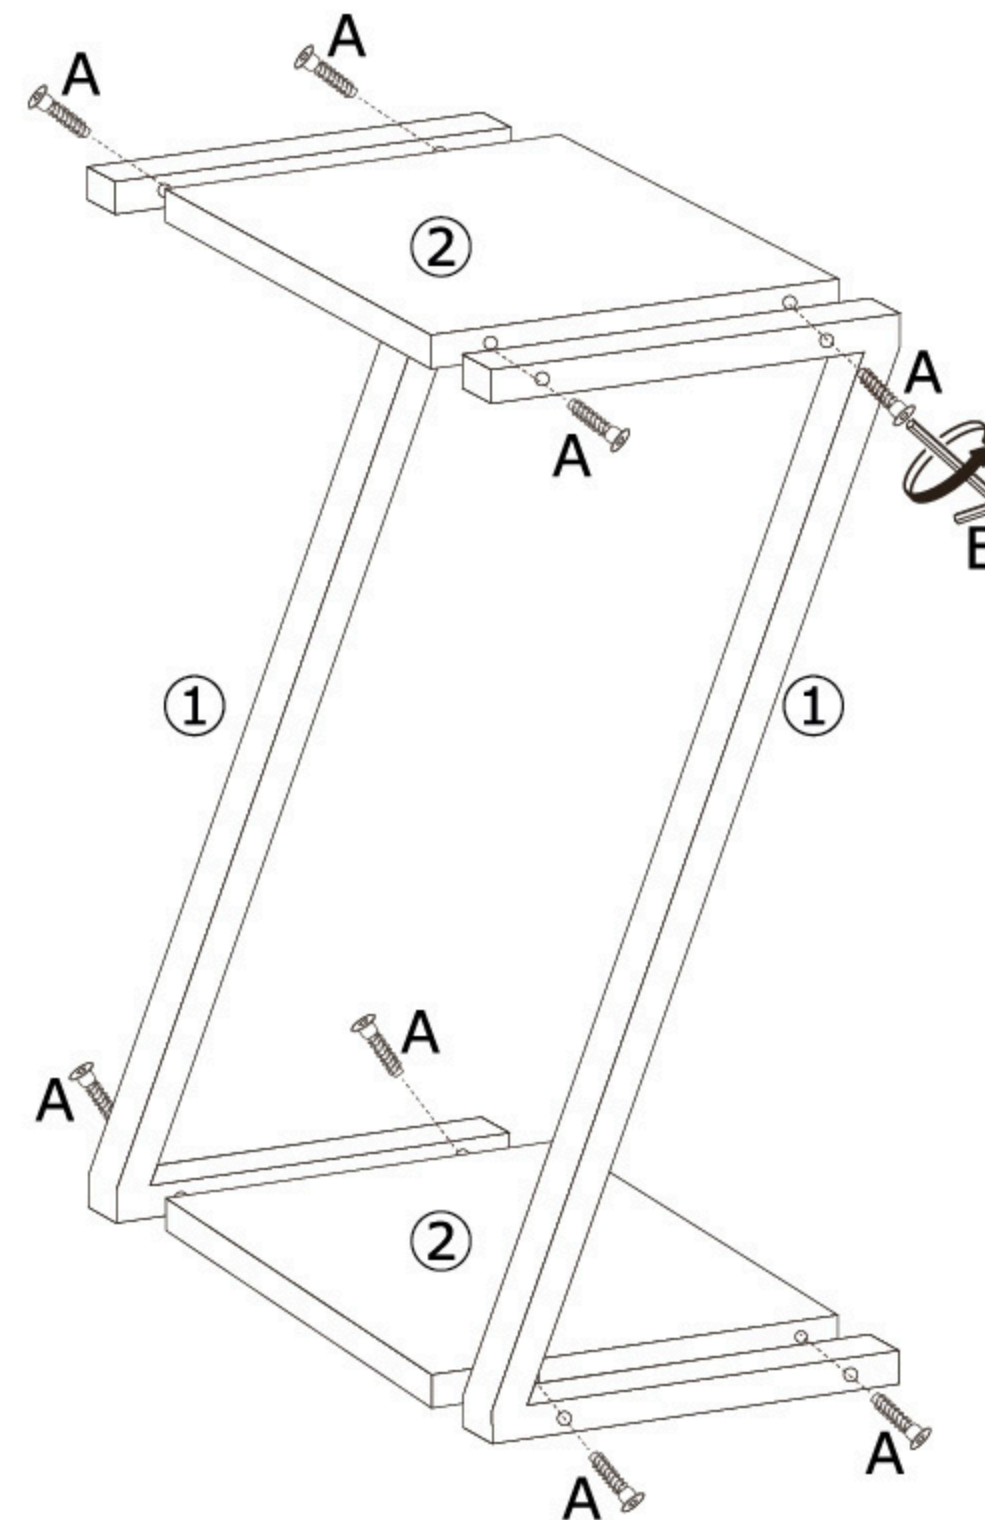

2 Tier Side Table

ITEM CODE: 410317
Assembly Instructions

TROMSØ

WARNING! Do not leave children unsupervised!
The product is not a climbing frame or a toy!
Keep away from fire.
Make sure that nobody, especially a child, climbs on or leans against the product.
Do not overload.
Distribute weight upon this product's surface evenly so that it cannot overturn.
Periodically ensure all the screws and fixings are secure and the item is stable.
Care and cleaning: Wipe clean with dry cloth.
Do not use abrasives, solvents and bleach products.
Please read this instructions carefully and retain it for future reference.

STEP 1

Max. Loading: 3kg
Domestic use only

STEP 2

B&M Retail, L24 8RJ, UK
Homesavers, 5 Old Dublin Rd, Dublin, A94 K1H5
MADE IN CHINA