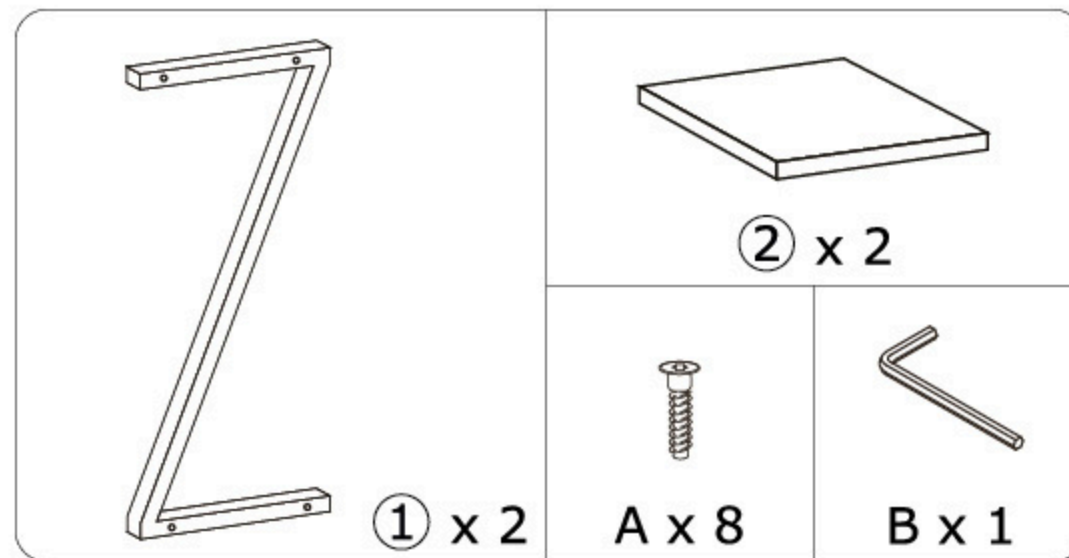

2 Tier Side Table

ITEM CODE: 410317
Assembly Instructions

TROMSØ

WARNING! Do not leave children unsupervised!
The product is not a climbing frame or a toy!
Keep away from fire.
Make sure that nobody, especially a child, climbs on or leans against the product.
Do not overload.
Distribute weight upon this product's surface evenly so that it cannot overturn.
Periodically ensure all the screws and fixings are secure and the item is stable.
Care and cleaning: Wipe clean with dry cloth.
Do not use abrasives, solvents and bleach products.
Please read this instructions carefully and retain it for future reference.

STEP 1

Max. Loading: 3kg
Domestic use only

STEP 2

B&M Retail, L24 8RJ, UK
Homesavers, 5 Old Dublin Rd, Dublin, A94 K1H5
MADE IN CHINA