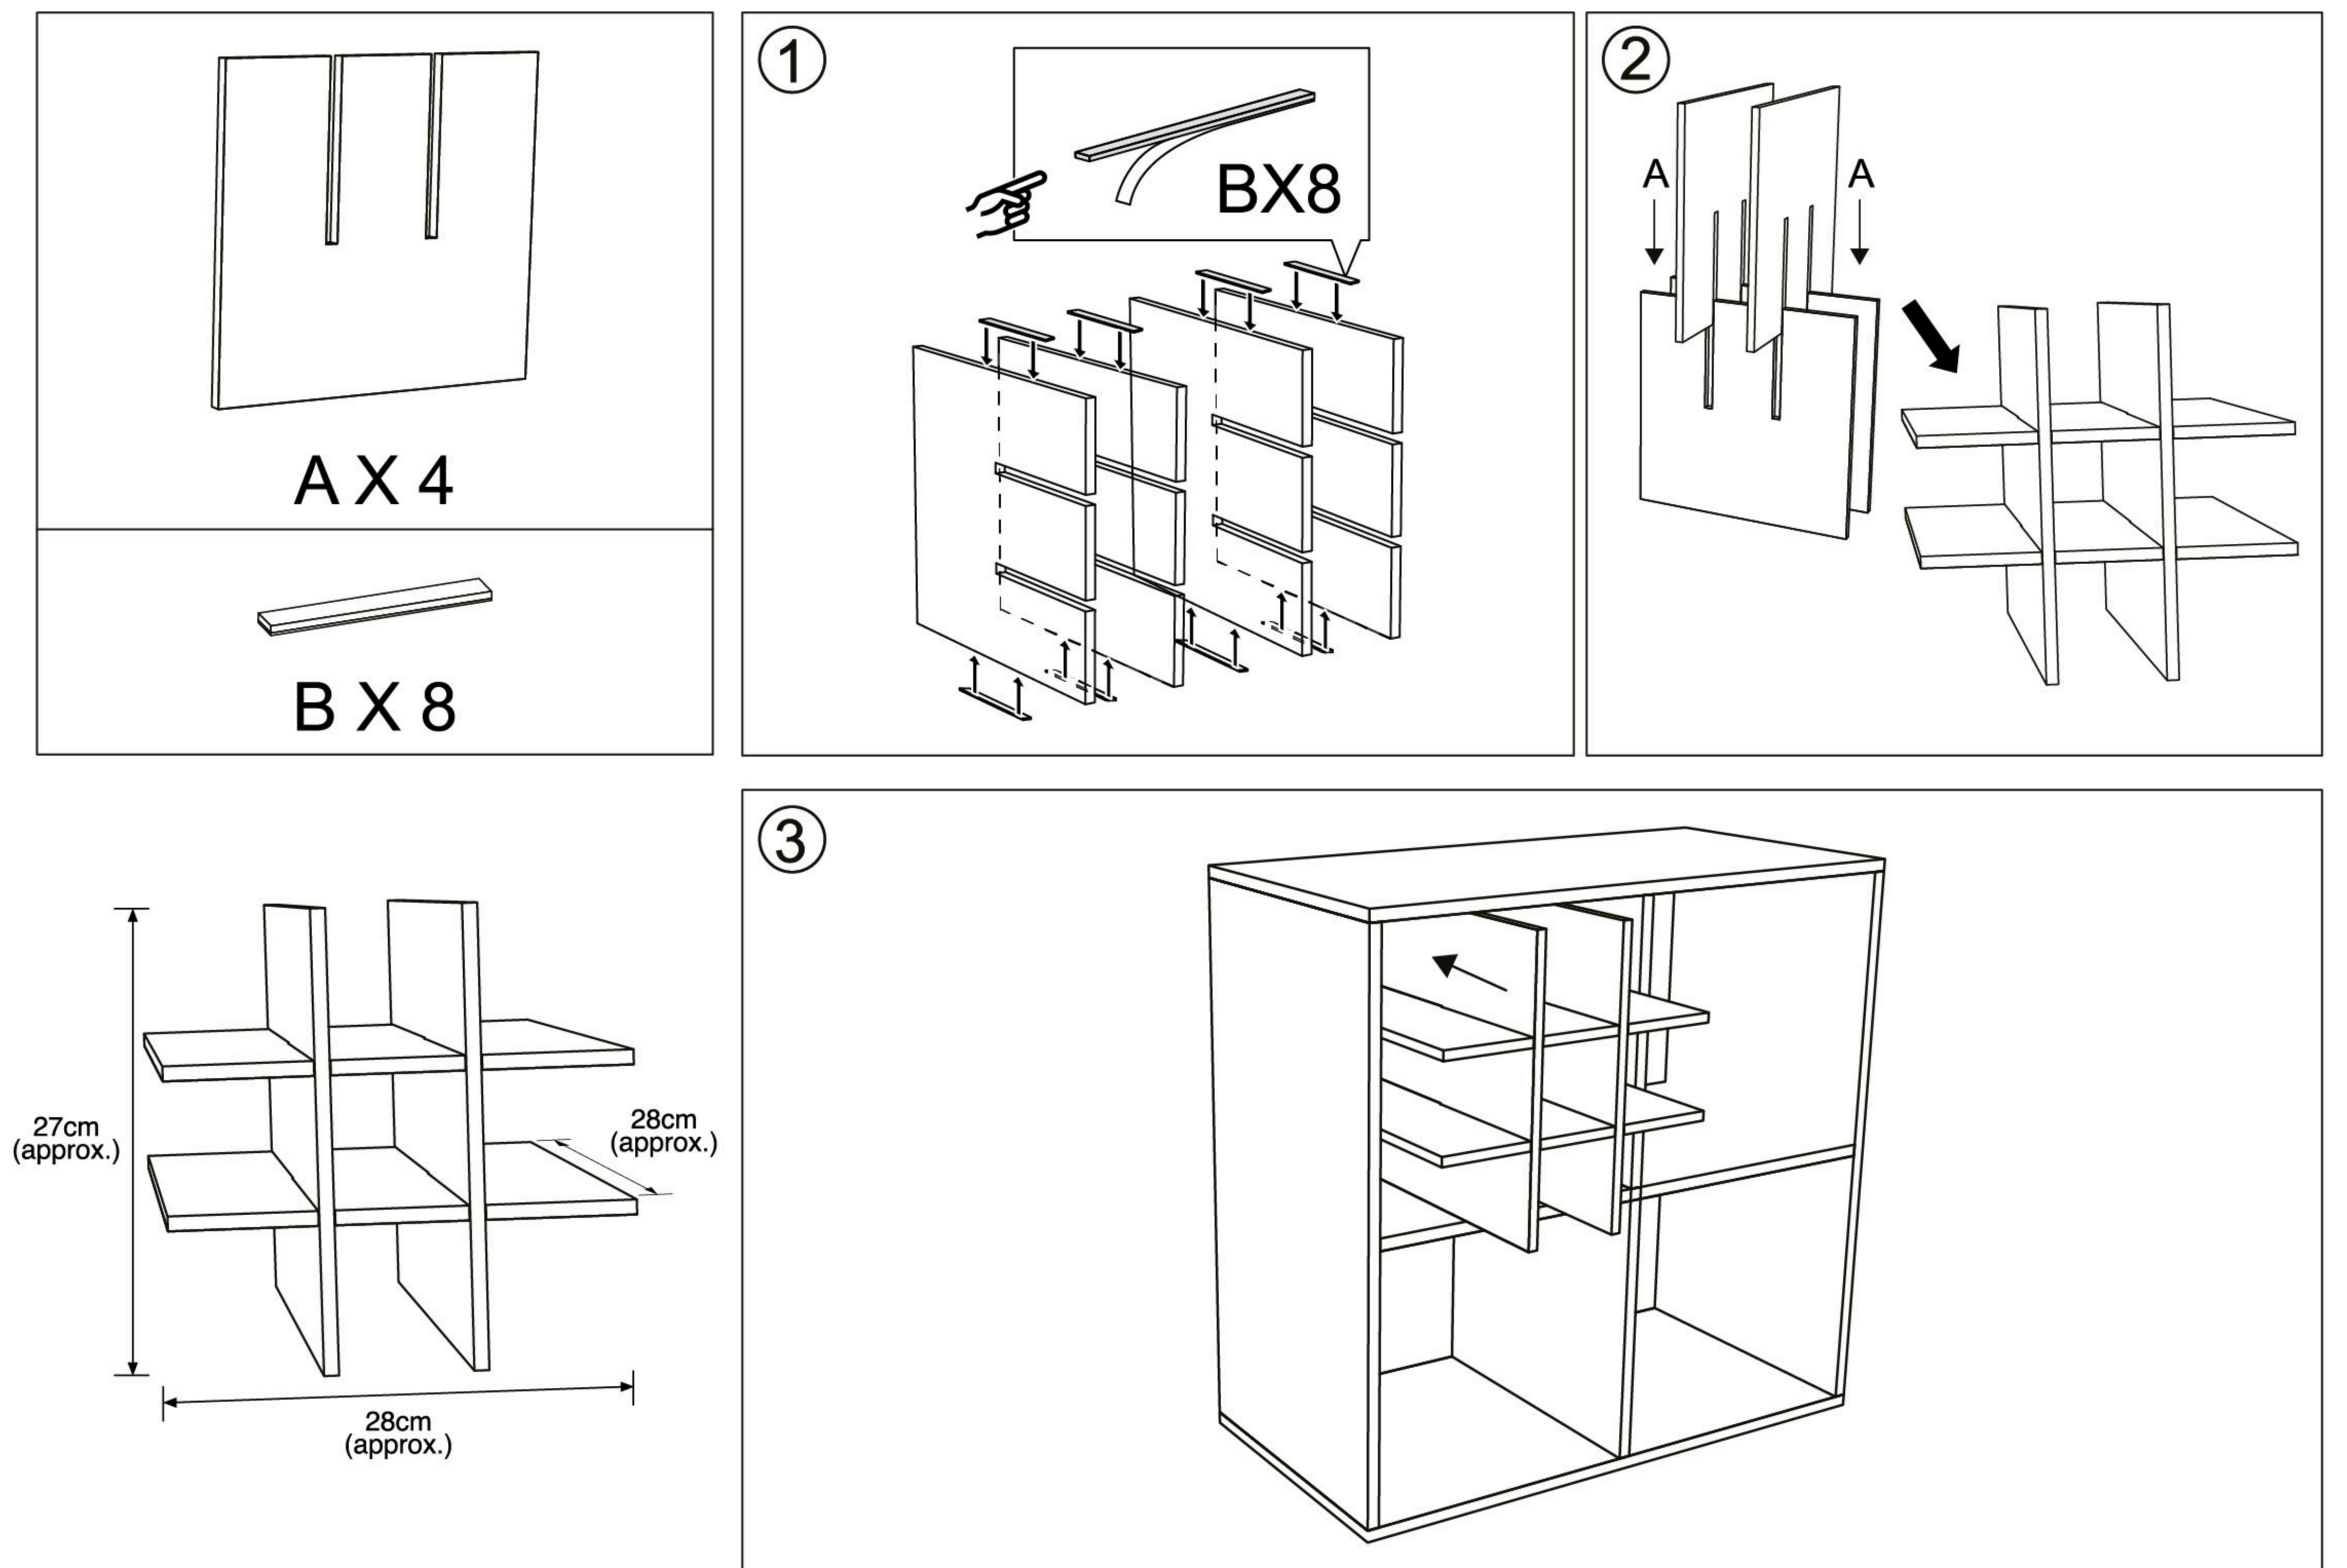

| Multi Lines International Co., Ltd. |   |
|-------------------------------------|---|
| Size:                               | 200(W) x 200(H)mm   |
| Color:                              |  CMYK  Die-cut<br> Pantone 2149C |
| Material:                           | Card  |
| Item:                               | 424900  |
| Date:                               | 28 JUL 2025   |
| Designer:                           | Helen   |

## WOODEN CUBE WINE INSERT

Assembly Instructions

ITEM CODE: 424900

Suitable For Inner Shelf Less Than W27.5 X H28cm

WARNING! Do not leave children unsupervised!  
The product is not a climbing frame or a toy! Do not overload.  
Distribute weight upon this product's surface evenly.  
Keep away from fire. Make sure that all fixings are secure before use.  
Care and cleaning: Wipe clean with dry cloth. Do not use abrasives, solvents and bleach products.  
Please read this instructions carefully and retain it for future reference.