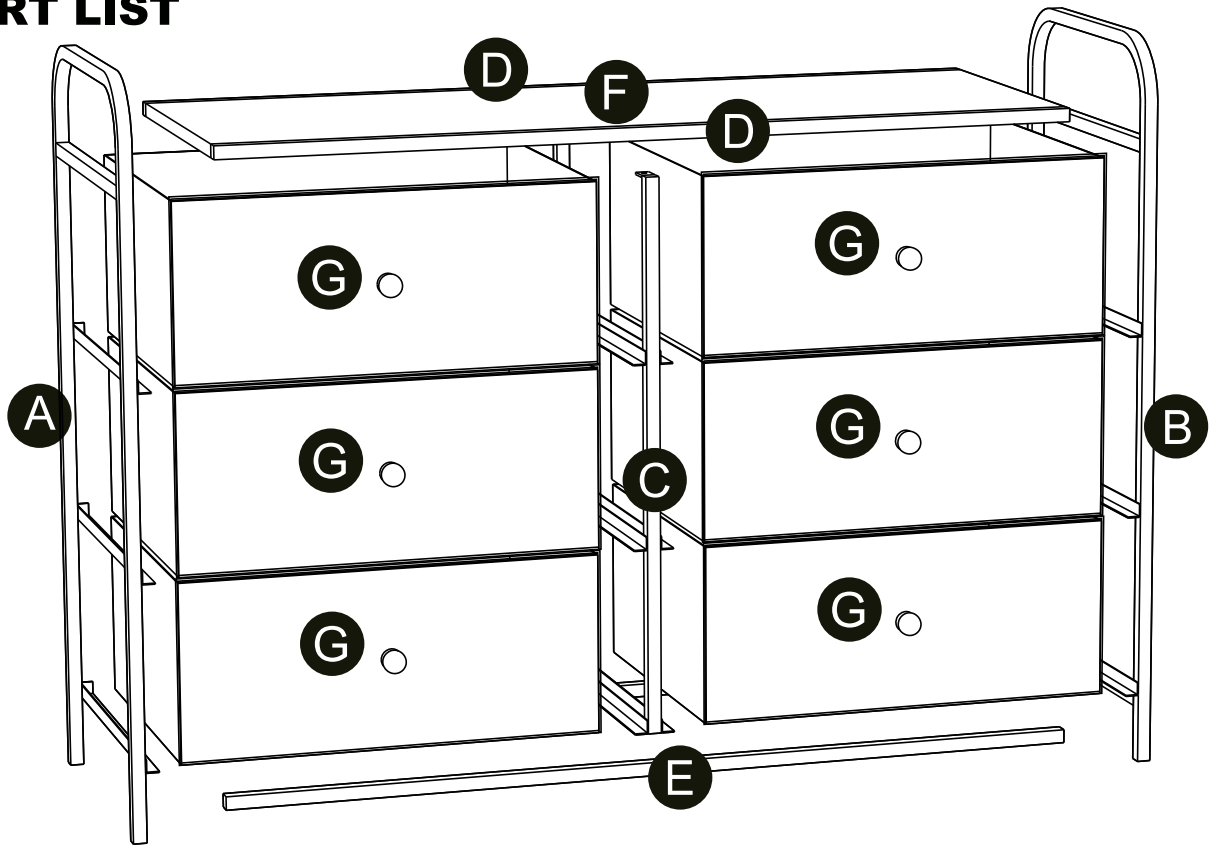

MAX LOADING: 8KG (TOP: 2KG/ SHELF: 1KG PER EACH)

Home Collection 6 Drawer Chest

Item Code: 425072

Assembly Instructions

PART LIST

HARDWARE LIST

| | | | | | |
|---|---|--|--|---|---|
| A  x1 | B  x1 | C  x1 | D  x2 | E  x2 | F  x1 |
| G  x6 | H  x6 | I  x10 | J  x6 | K  x6 | L  x6 |
| M  x2 | N  x2 | O  x2 | P  x2 | | |