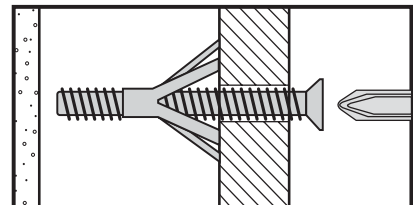

3. Cavity Fixing Wall Plug

For use with plasterboard partitions or hollow wooden doors.