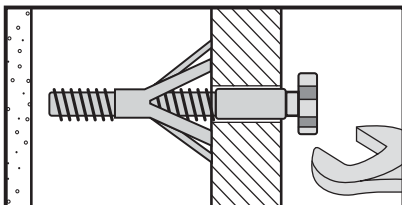

- If you are unsure, please select a larger screw and wall plug.
- Ensure that you use the recommended drill bit to match the wall plug and hole size.
- Take extra care when drilling high walls, ceiling and ceramic tiles. Ensure wall plugs are inserted beyond the thickness of the ceramic tiles to avoid splitting or cracking.
- Ensure that wall plugs are well fitted and are a tight fit in the drilled hole.

Types Of Walls

Use one of the following types of wall plug (not included) if your walls are made of brick, breeze block, concrete, stone or wood. Screws may be able to be fixed directly to solid wood walls as they will provide a secure anchor point.

1. General Purpose Wall Plug

Generally, aerated blocks should not be used to support heavy loads, use a specialist fitting in this case. For light loads, general purpose wall plugs can be used.

2. Plasterboard Wall Plug

For use when attaching light loads onto plasterboard partitions.

3. Cavity Fixing Wall Plug

For use with plasterboard partitions or hollow wooden doors.

4. Cavity Fixing Heavy Duty Wall Plug

For use when fitting or supporting heavy loads such as shelving and wall cabinets.