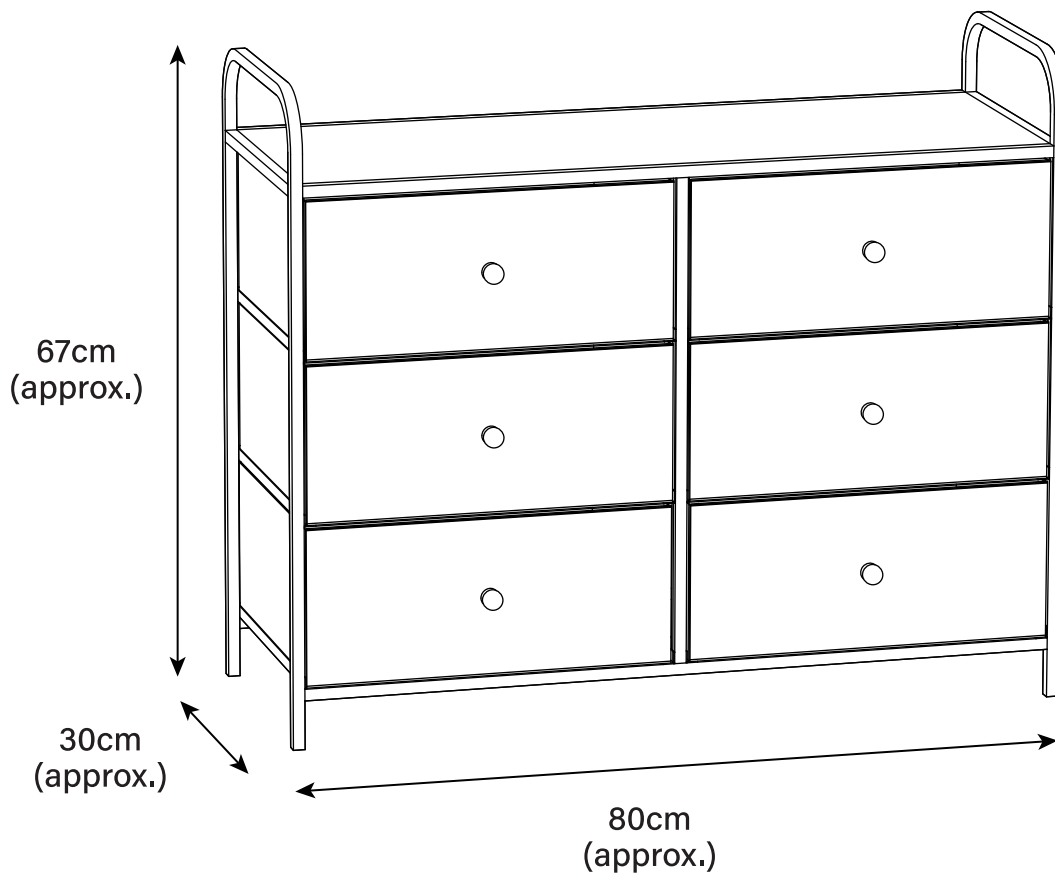

MAX LOADING: 8KG (TOP: 2KG/ SHELF: 1KG PER EACH)

Home Collection 6 Drawer Chest

Item Code: 425072

Assembly Instructions

PART LIST

HARDWARE LIST

| | | | | | |
|---|---|--|--|---|---|
| A  x1 | B  x1 | C  x1 | D  x2 | E  x2 | F  x1 |
| G  x6 | H  x6 | I  x10 | J  x6 | K  x6 | L  x6 |
| M  x2 | N  x2 | O  x2 | P  x2 | | |