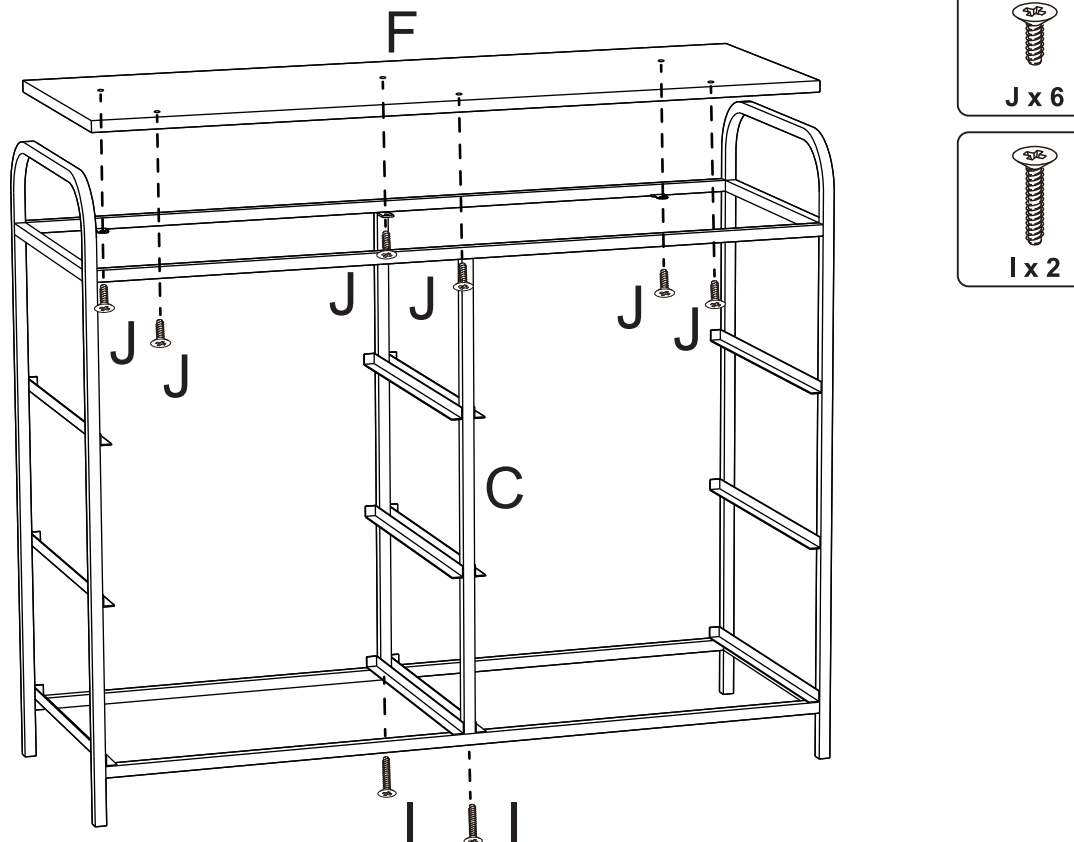

Home Collection 6 Drawer Chest

Item Code: 425072

Assembly Instructions

STEP 1

STEP 2

Home Collection 6 Drawer Chest

Item Code: 425072

Assembly Instructions