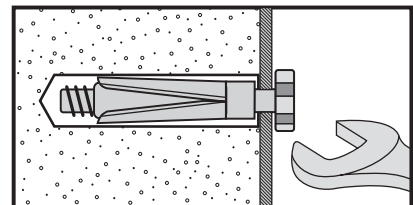

- If you are unsure, please select a larger screw and wall plug.
- Ensure that you use the recommended drill bit to match the wall plug and hole size.
- Take extra care when drilling high walls, ceiling and ceramic tiles. Ensure wall plugs are inserted beyond the thickness of the ceramic tiles to avoid splitting or cracking.
- Ensure that wall plugs are well fitted and are a tight fit in the drilled hole.

1. General Purpose Wall Plug

Generally, aerated blocks should not be used to support heavy loads, use a specialist fitting in this case. For light loads, general purpose wall plugs can be used.

2. Plasterboard Wall Plug

For use when attaching light loads onto plasterboard partitions.

3. Cavity Fixing Wall Plug

For use with plasterboard partitions or hollow wooden doors.

4. Cavity Fixing Heavy Duty Wall Plug

For use when fitting or supporting heavy loads such as shelving and wall cabinets.

5. Hammer Fixing Wall Plug

For use with concrete block or brick walls, or walls stuck with plasterboard. The hammer fixing allows it to be fixed to the wall rather than the plasterboard. Always check the fixing is secure to the retaining wall.