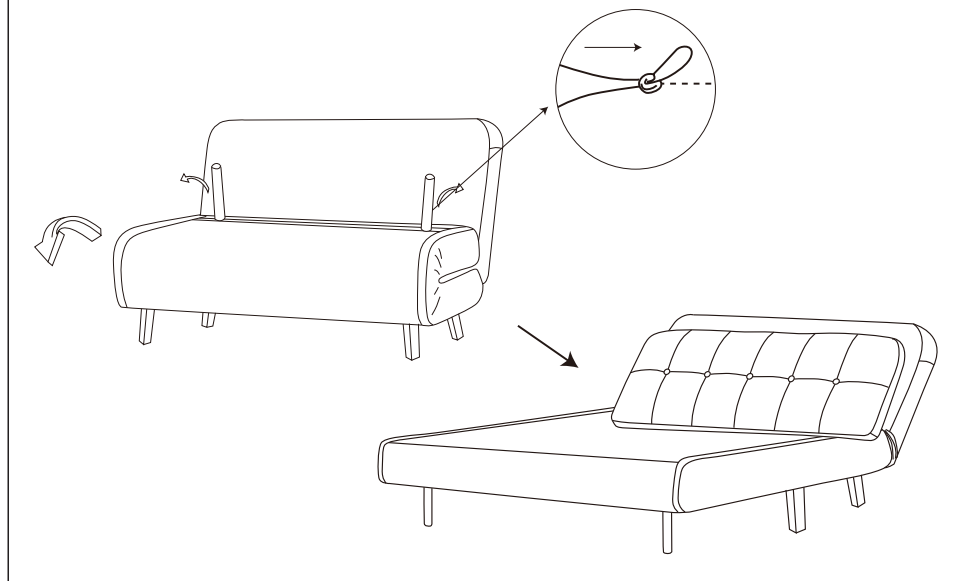

HOME
COLLECTION

DANA FOLDING SOFA BED

Item Code: 426210 / 426213

Assembly Instructions

Max. Loading: 100kg

Warning:

- Do not leave children unsupervised!
- The product is not a climbing frame or a toy!
- Make sure that this product is standing on a solid, level surface.
- Make sure that no body, especially a child, climbs on or leans against the product.
- Check that the product is stable before using it.
- Make sure that all fixings are secure before use.
- Do not use this chair/bed as a step ladder.
- Use the product only for seating/sleeping, one person at a time.
- Care and Cleaning: Wipe clean with a damp cloth.

FOR USE AS A SOFA

Domestic use only

B&M Retail, L24 8RJ, UK
www.bmstores.co.uk
B&M France SAS, 8 Rue du Bois Joli, 63800, France
MADE IN CHINA

FOR USE AS A BED

1 Un-zip the sofa seat and pull the legs out to flatten the seat.

2 Un-zip the sofa back and pull the legs out to flatten the back.

3

Domestic use only

B&M Retail, L24 8RJ, UK
www.bmstores.co.uk
B&M France SAS, 8 Rue du Bois Joli, 63800, France
MADE IN CHINA