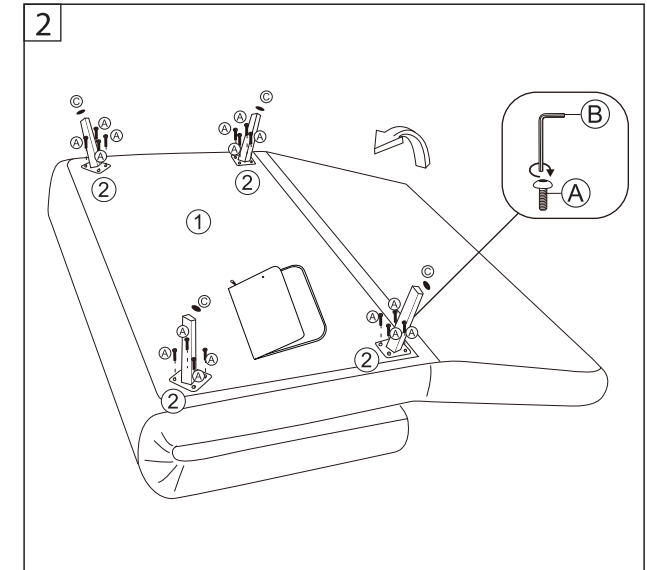

HOME
COLLECTION

DANA FOLDING SOFA BED

Item Code: 426210 / 426213

Assembly Instructions

Max. Loading: 100kg

Warning:

- Do not leave children unsupervised!
- The product is not a climbing frame or a toy!
- Make sure that this product is standing on a solid, level surface.
- Make sure that no body, especially a child, climbs on or leans against the product.
- Check that the product is stable before using it.
- Make sure that all fixings are secure before use.
- Do not use this chair/bed as a step ladder.
- Use the product only for seating/sleeping, one person at a time.
- Care and Cleaning: Wipe clean with a damp cloth.

FOR USE AS A SOFA

Domestic use only

B&M Retail, L24 8RJ, UK
www.bmstores.co.uk
B&M France SAS, 8 Rue du Bois Joli, 63800, France
MADE IN CHINA

FOR USE AS A BED

1 Un-zip the sofa seat and pull the legs out to flatten the seat.