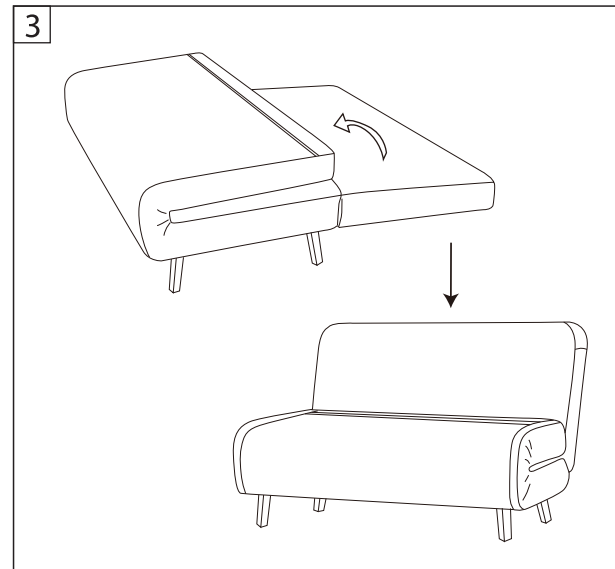

HOME
COLLECTION

DANA FOLDING SOFA BED

Item Code: 426210 / 426213

Assembly Instructions

Max. Loading: 100kg

Warning:

- Do not leave children unsupervised!
- The product is not a climbing frame or a toy!
- Make sure that this product is standing on a solid, level surface.
- Make sure that no body, especially a child, climbs on or leans against the product.
- Check that the product is stable before using it.
- Make sure that all fixings are secure before use.
- Do not use this chair/bed as a step ladder.
- Use the product only for seating/sleeping, one person at a time.
- Care and Cleaning: Wipe clean with a damp cloth.

FOR USE AS A SOFA

Domestic use only

B&M Retail, L24 8RJ, UK
www.bmstores.co.uk
B&M France SAS, 8 Rue du Bois Joli, 63800, France
MADE IN CHINA

FOR USE AS A BED

1 Un-zip the sofa seat and pull the legs out to flatten the seat.