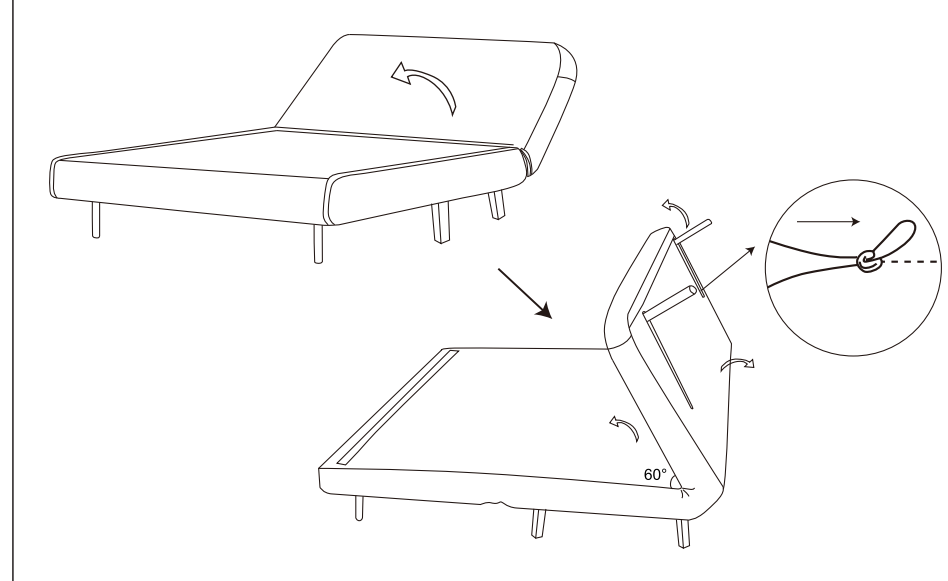

HOME
COLLECTION

DANA FOLDING SOFA BED

Item Code: 426210 / 426213

Assembly Instructions

Max. Loading: 100kg

Warning:

- Do not leave children unsupervised!
- The product is not a climbing frame or a toy!
- Make sure that this product is standing on a solid, level surface.
- Make sure that no body, especially a child, climbs on or leans against the product.
- Check that the product is stable before using it.
- Make sure that all fixings are secure before use.
- Do not use this chair/bed as a step ladder.
- Use the product only for seating/sleeping, one person at a time.
- Care and Cleaning: Wipe clean with a damp cloth.

FOR USE AS A SOFA

Domestic use only

B&M Retail, L24 8RJ, UK
www.bmstores.co.uk
B&M France SAS, 8 Rue du Bois Joli, 63800, France
MADE IN CHINA

FOR USE AS A BED

1 Un-zip the sofa seat and pull the legs out to flatten the seat.

2 Un-zip the sofa back and pull the legs out to flatten the back.

3

Domestic use only

B&M Retail, L24 8RJ, UK
www.bmstores.co.uk
B&M France SAS, 8 Rue du Bois Joli, 63800, France
MADE IN CHINA