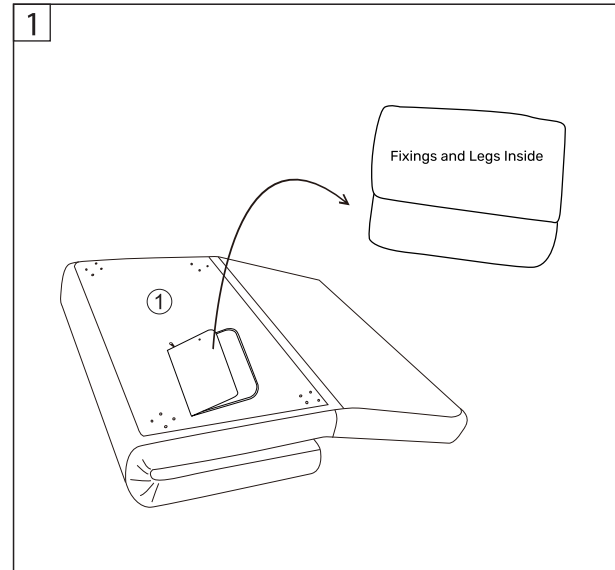

HOME
COLLECTION

DANA FOLDING SOFA BED

Item Code: 426210 / 426213

Assembly Instructions

Max. Loading: 100kg

Warning:

- Do not leave children unsupervised!
- The product is not a climbing frame or a toy!
- Make sure that this product is standing on a solid, level surface.
- Make sure that no body, especially a child, climbs on or leans against the product.
- Check that the product is stable before using it.
- Make sure that all fixings are secure before use.
- Do not use this chair/bed as a step ladder.
- Use the product only for seating/sleeping, one person at a time.
- Care and Cleaning: Wipe clean with a damp cloth.

FOR USE AS A SOFA

Domestic use only

B&M Retail, L24 8RJ, UK
www.bmstores.co.uk
B&M France SAS, 8 Rue du Bois Joli, 63800, France
MADE IN CHINA

FOR USE AS A BED

1 Un-zip the sofa seat and pull the legs out to flatten the seat.