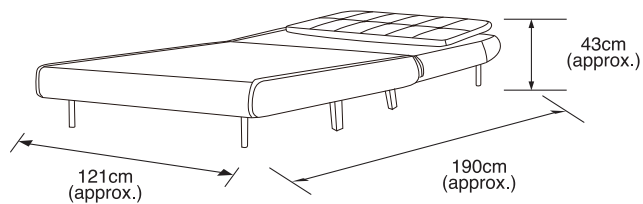

HOME
COLLECTION

DANA FOLDING SOFA BED

Item Code: 426210 / 426213

Assembly Instructions

Max. Loading: 100kg

Warning:

- Do not leave children unsupervised!
- The product is not a climbing frame or a toy!
- Make sure that this product is standing on a solid, level surface.
- Make sure that no body, especially a child, climbs on or leans against the product.
- Check that the product is stable before using it.
- Make sure that all fixings are secure before use.
- Do not use this chair/bed as a step ladder.
- Use the product only for seating/sleeping, one person at a time.
- Care and Cleaning: Wipe clean with a damp cloth.