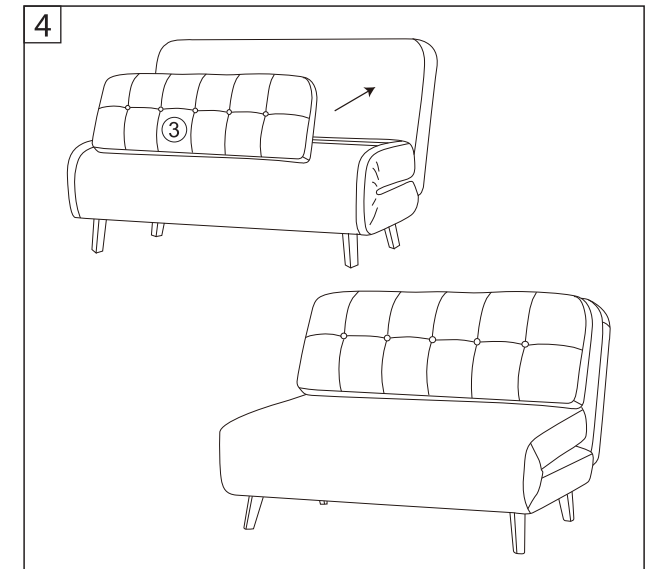

HOME
COLLECTION

DANA FOLDING SOFA BED

Item Code: 426210 / 426213

Assembly Instructions

Max. Loading: 100kg

Warning:

- Do not leave children unsupervised!
- The product is not a climbing frame or a toy!
- Make sure that this product is standing on a solid, level surface.
- Make sure that no body, especially a child, climbs on or leans against the product.
- Check that the product is stable before using it.
- Make sure that all fixings are secure before use.
- Do not use this chair/bed as a step ladder.
- Use the product only for seating/sleeping, one person at a time.
- Care and Cleaning: Wipe clean with a damp cloth.

FOR USE AS A SOFA

Domestic use only

B&M Retail, L24 8RJ, UK
www.bmstores.co.uk
B&M France SAS, 8 Rue du Bois Joli, 63800, France
MADE IN CHINA

FOR USE AS A BED

1 Un-zip the sofa seat and pull the legs out to flatten the seat.