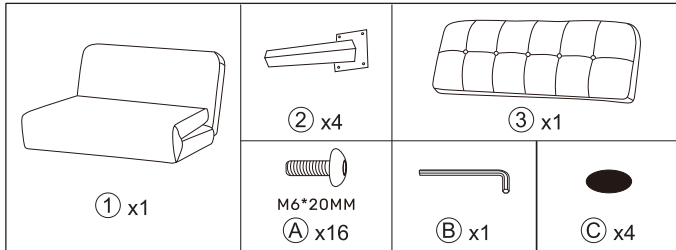

HOME
COLLECTION

DANA FOLDING SOFA BED

Item Code: 426210 / 426213

Assembly Instructions

Max. Loading: 100kg

Warning:

- Do not leave children unsupervised!
- The product is not a climbing frame or a toy!
- Make sure that this product is standing on a solid, level surface.
- Make sure that no body, especially a child, climbs on or leans against the product.
- Check that the product is stable before using it.
- Make sure that all fixings are secure before use.
- Do not use this chair/bed as a step ladder.
- Use the product only for seating/sleeping, one person at a time.
- Care and Cleaning: Wipe clean with a damp cloth.

FOR USE AS A SOFA

Domestic use only

B&M Retail, L24 8RJ, UK
www.bmstores.co.uk
B&M France SAS, 8 Rue du Bois Joli, 63800, France
MADE IN CHINA

FOR USE AS A BED

1 Un-zip the sofa seat and pull the legs out to flatten the seat.