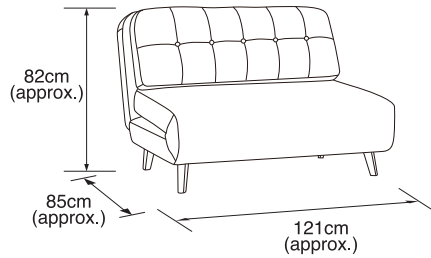

HOME
COLLECTION

DANA FOLDING SOFA BED

Item Code: 426210 / 426213

Assembly Instructions

Max. Loading: 100kg

Warning:

- Do not leave children unsupervised!
- The product is not a climbing frame or a toy!
- Make sure that this product is standing on a solid, level surface.
- Make sure that no body, especially a child, climbs on or leans against the product.
- Check that the product is stable before using it.
- Make sure that all fixings are secure before use.
- Do not use this chair/bed as a step ladder.
- Use the product only for seating/sleeping, one person at a time.
- Care and Cleaning: Wipe clean with a damp cloth.

FOR USE AS A SOFA

Domestic use only

B&M Retail, L24 8RJ, UK
www.bmstores.co.uk
B&M France SAS, 8 Rue du Bois Joli, 63800, France
MADE IN CHINA

FOR USE AS A BED

1 Un-zip the sofa seat and pull the legs out to flatten the seat.