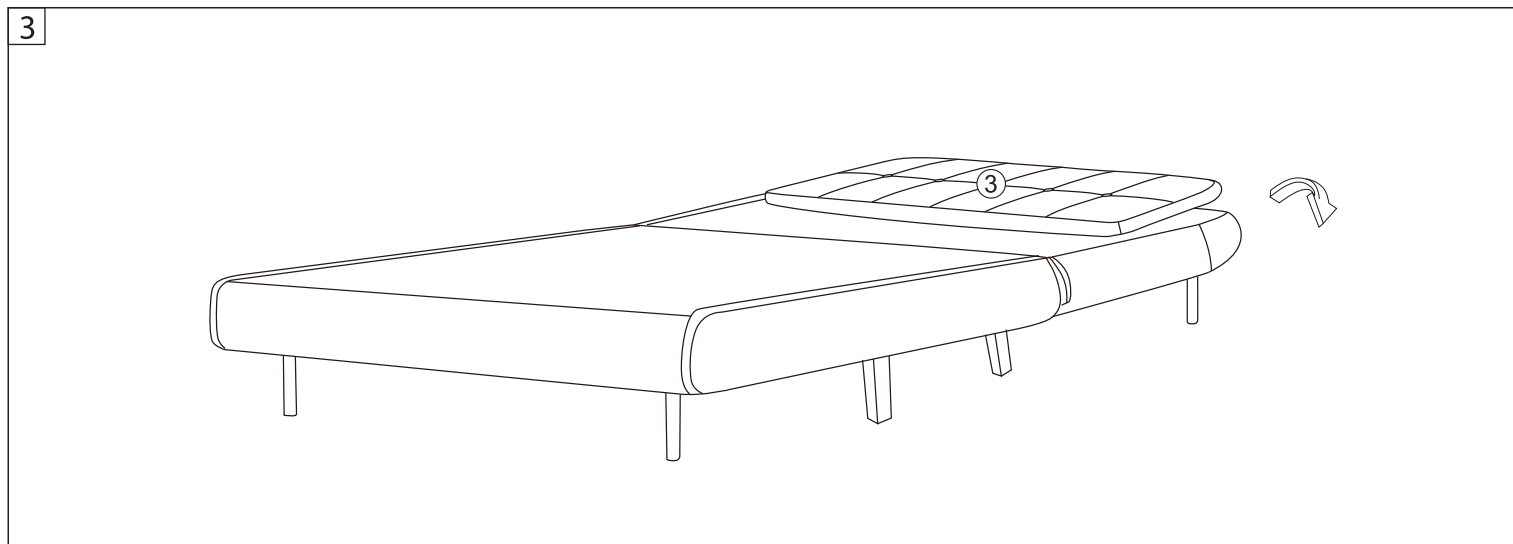

HOME
COLLECTION

DANA FOLDING SOFA BED

Item Code: 426210 / 426213

Assembly Instructions

Max. Loading: 100kg

Warning:

- Do not leave children unsupervised!
- The product is not a climbing frame or a toy!
- Make sure that this product is standing on a solid, level surface.
- Make sure that no body, especially a child, climbs on or leans against the product.
- Check that the product is stable before using it.
- Make sure that all fixings are secure before use.
- Do not use this chair/bed as a step ladder.
- Use the product only for seating/sleeping, one person at a time.
- Care and Cleaning: Wipe clean with a damp cloth.

FOR USE AS A SOFA

Domestic use only

B&M Retail, L24 8RJ, UK
www.bmstores.co.uk
B&M France SAS, 8 Rue du Bois Joli, 63800, France
MADE IN CHINA

FOR USE AS A BED

1 Un-zip the sofa seat and pull the legs out to flatten the seat.

2 Un-zip the sofa back and pull the legs out to flatten the back.

3

Domestic use only

B&M Retail, L24 8RJ, UK
www.bmstores.co.uk
B&M France SAS, 8 Rue du Bois Joli, 63800, France
MADE IN CHINA