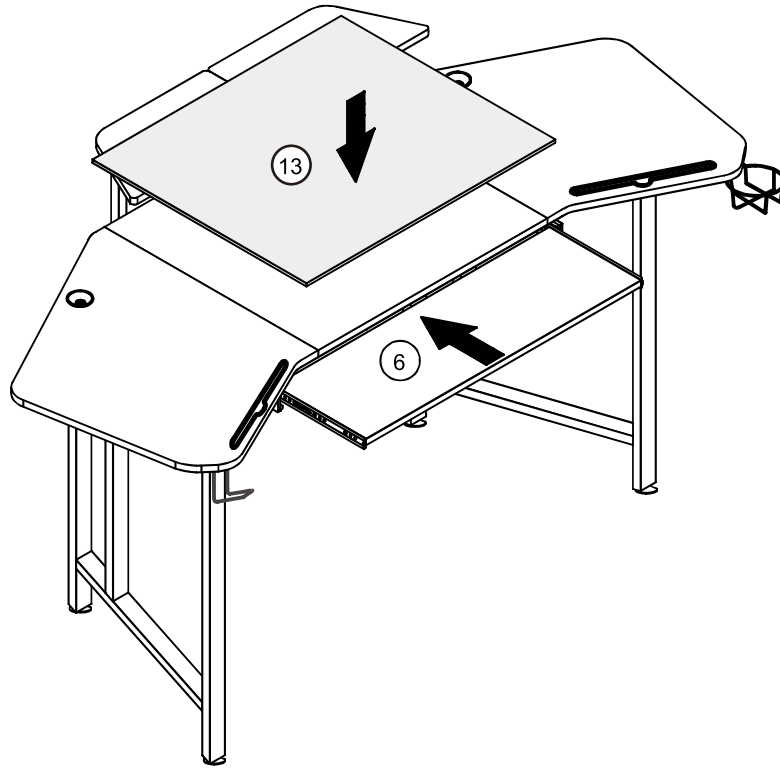

NEXGEN GAMING DESK

Item code 427982

Assembly Instructions

STEP 16

Option 1