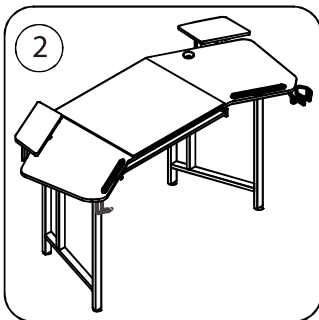

NEXGEN GAMING DESK

Item code 427982

Assembly Instructions

STEP 15

Option 1

OR

Option 2

NEXGEN GAMING DESK