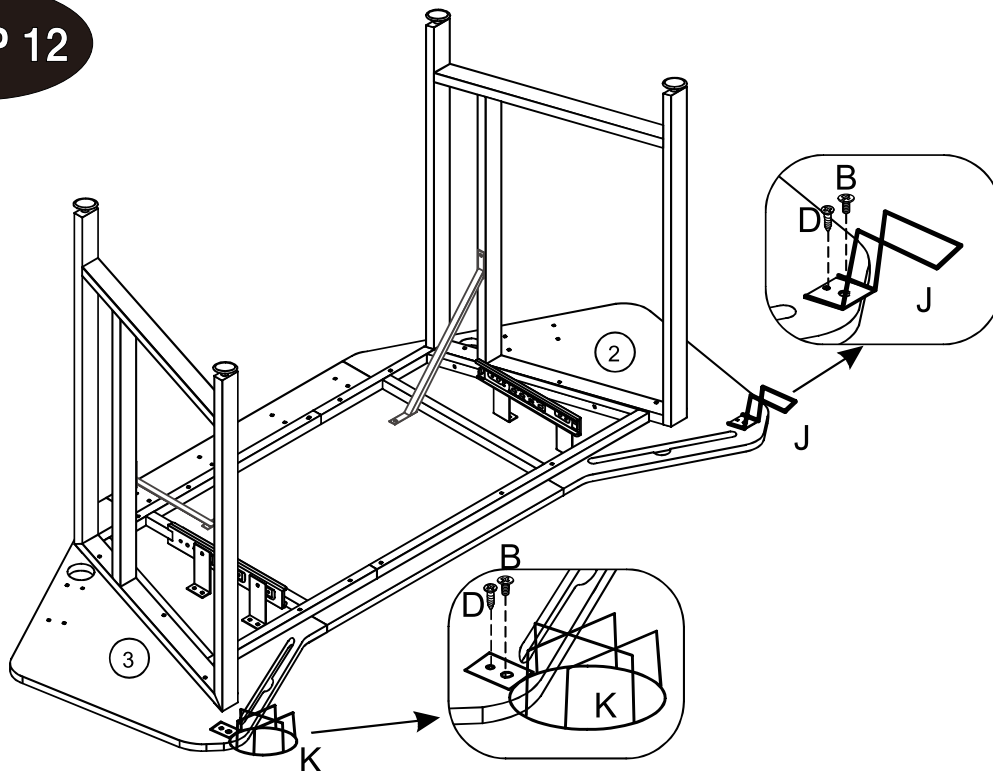

NEXGEN GAMING DESK

Item code 427982

Assembly Instructions

STEP 11

ST3.5x14mm
D x 4

STEP 12

M6x12mm
B x 2

ST3.5x14mm
D x 2