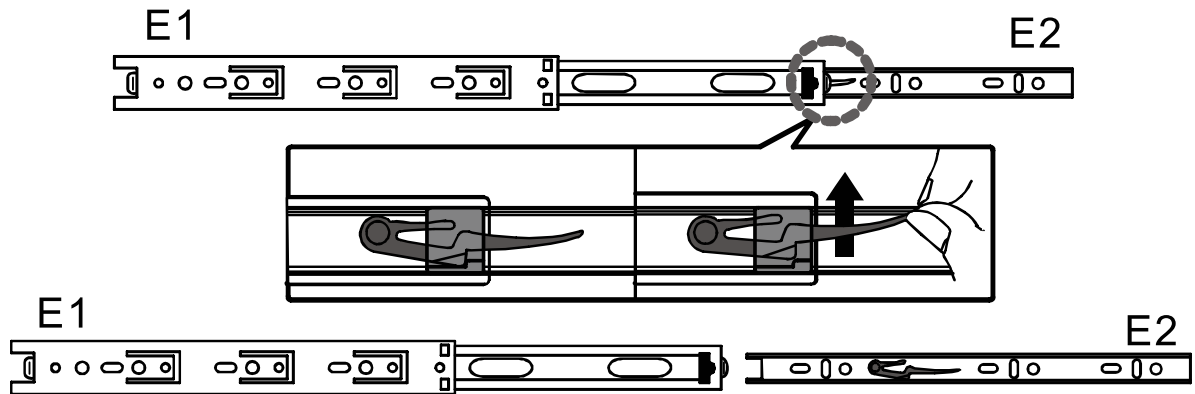

NEXGEN GAMING DESK

Item code 427982

Assembly Instructions

STEP 9