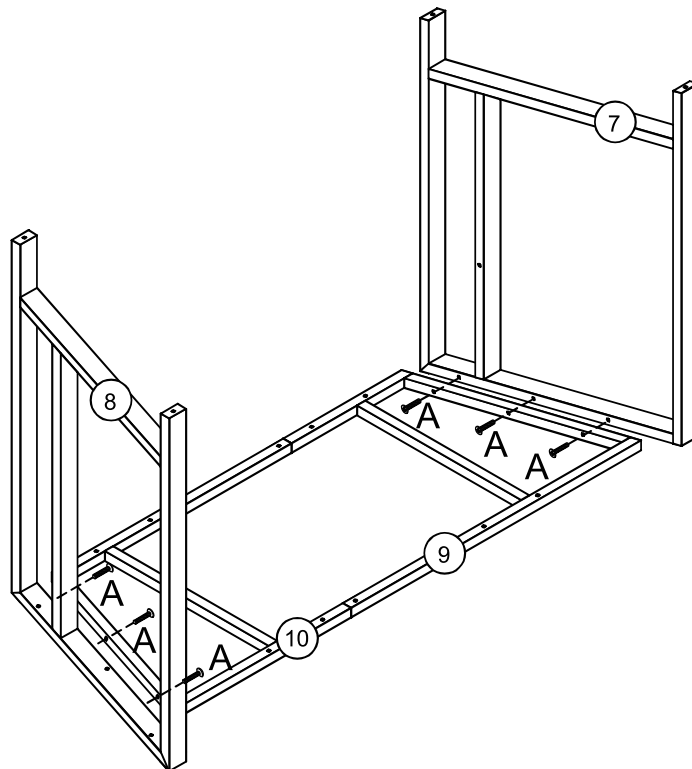

NEXGEN GAMING DESK

Item code 427982

Assembly Instructions

STEP 3

STEP 4