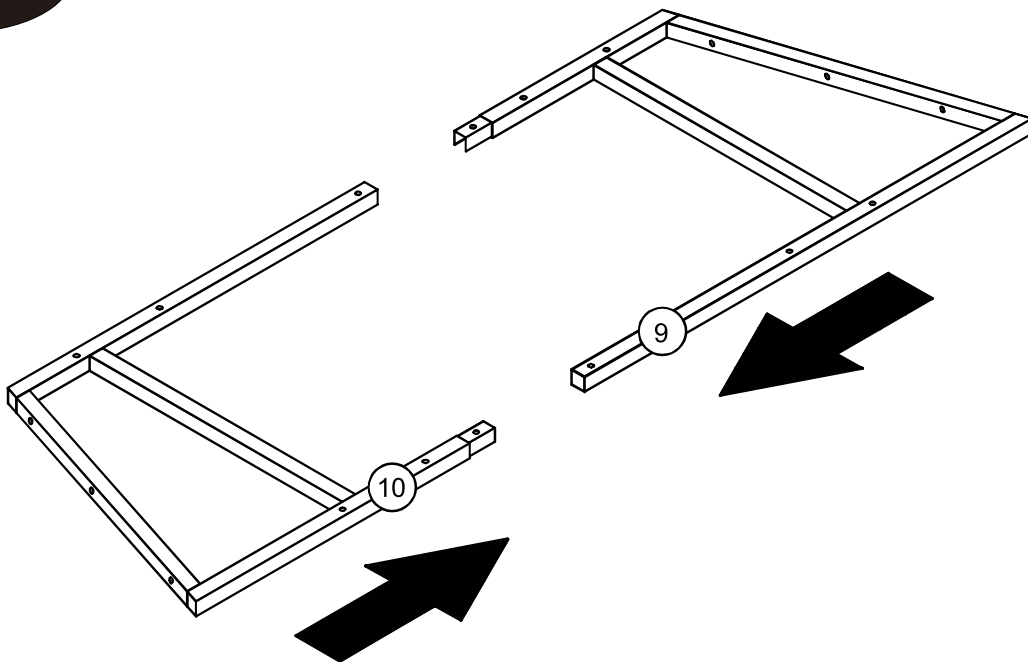

NEXGEN GAMING DESK

Item code 427982

Assembly Instructions

STEP 1

STEP 2