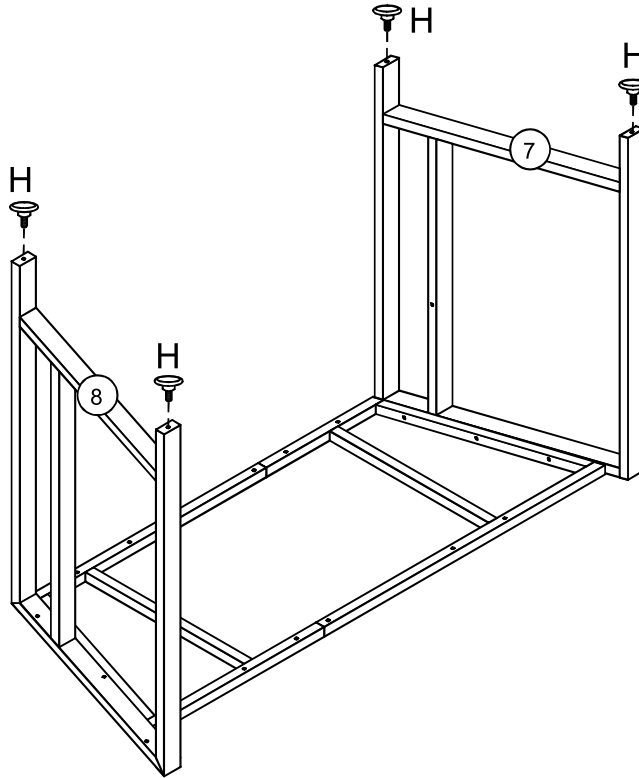

STEP 3

STEP 4

NEXGEN GAMING DESK

Item code 427982

Assembly Instructions

STEP 5

M8x45mm
H x 4

STEP 6