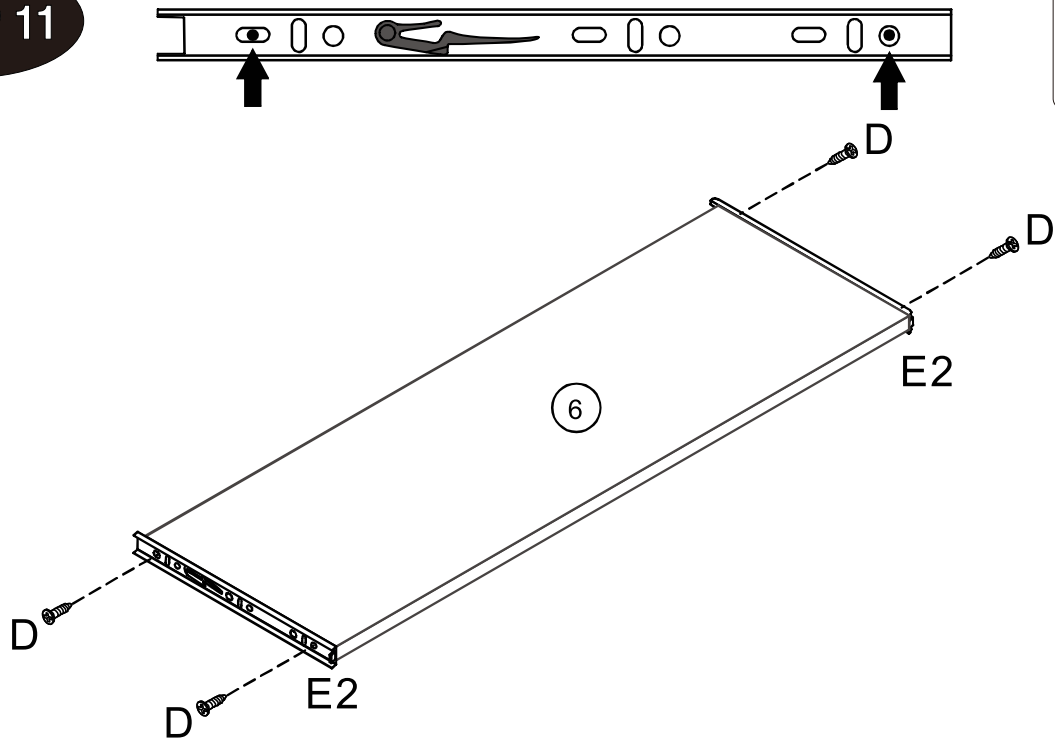

NEXGEN GAMING DESK

Item code 427982

Assembly Instructions

STEP 11

ST3.5x14mm
D x 4