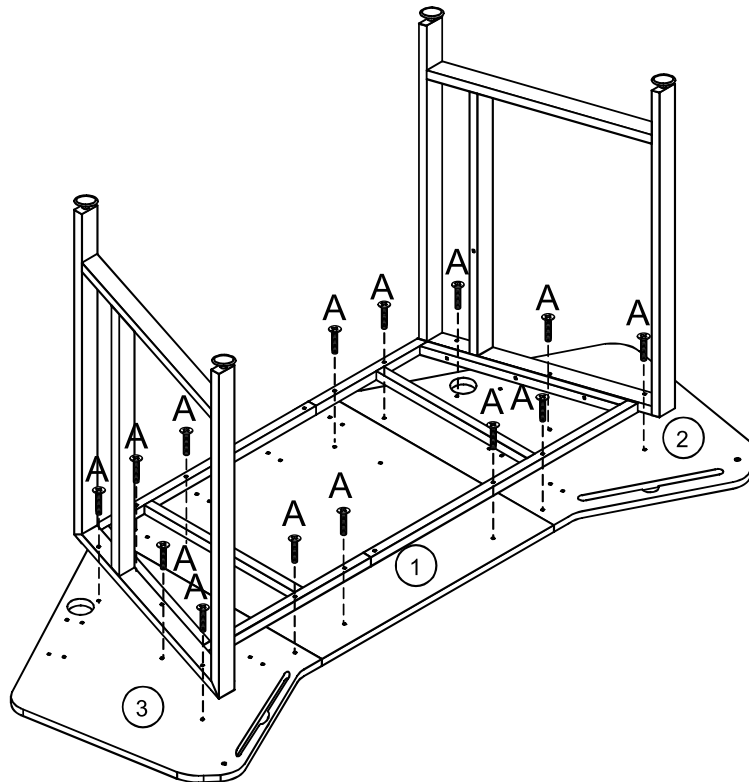

STEP 3

STEP 4

NEXGEN GAMING DESK

Item code 427982

Assembly Instructions

STEP 5

M8x45mm
H x 4

STEP 6