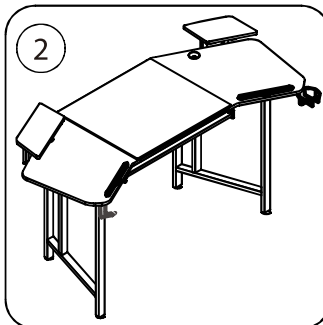

NEXGEN GAMING DESK

Item code 427982

Assembly Instructions

STEP 13

Option 1

OR

Option 2