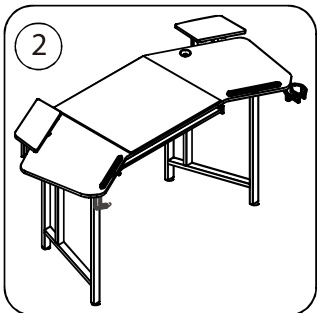

Item code 427982

Assembly Instructions

STEP 16

Option 1

OR

Option 2

NEXGEN GAMING DESK

Item code 427982