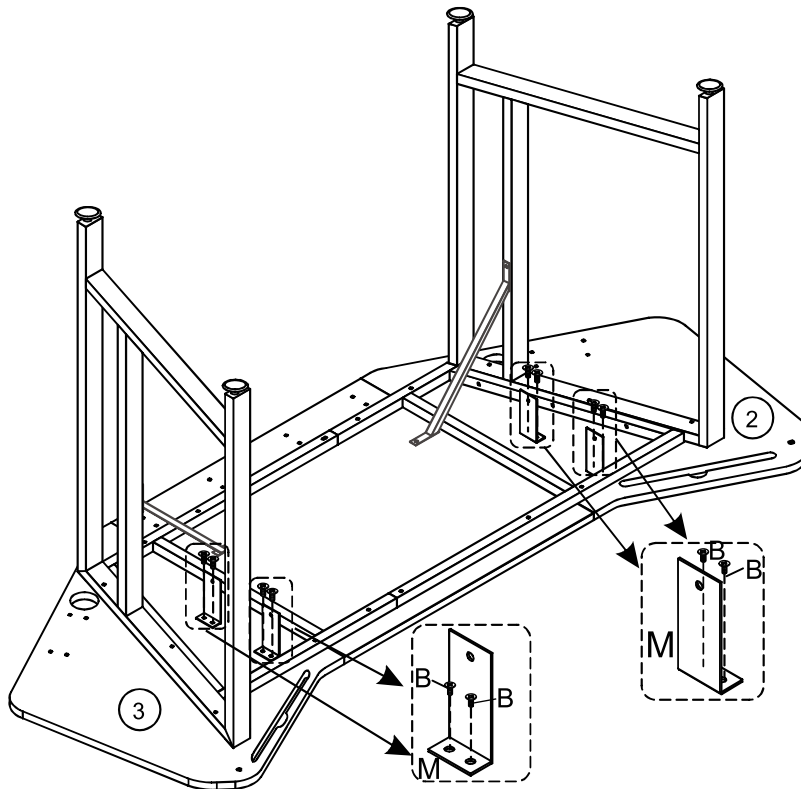

M6x30mm
A x 14

NEXGEN GAMING DESK

Item code 427982

Assembly Instructions

STEP 7

M6x12mm
B x 4

STEP 8

M6x12mm
B x 8