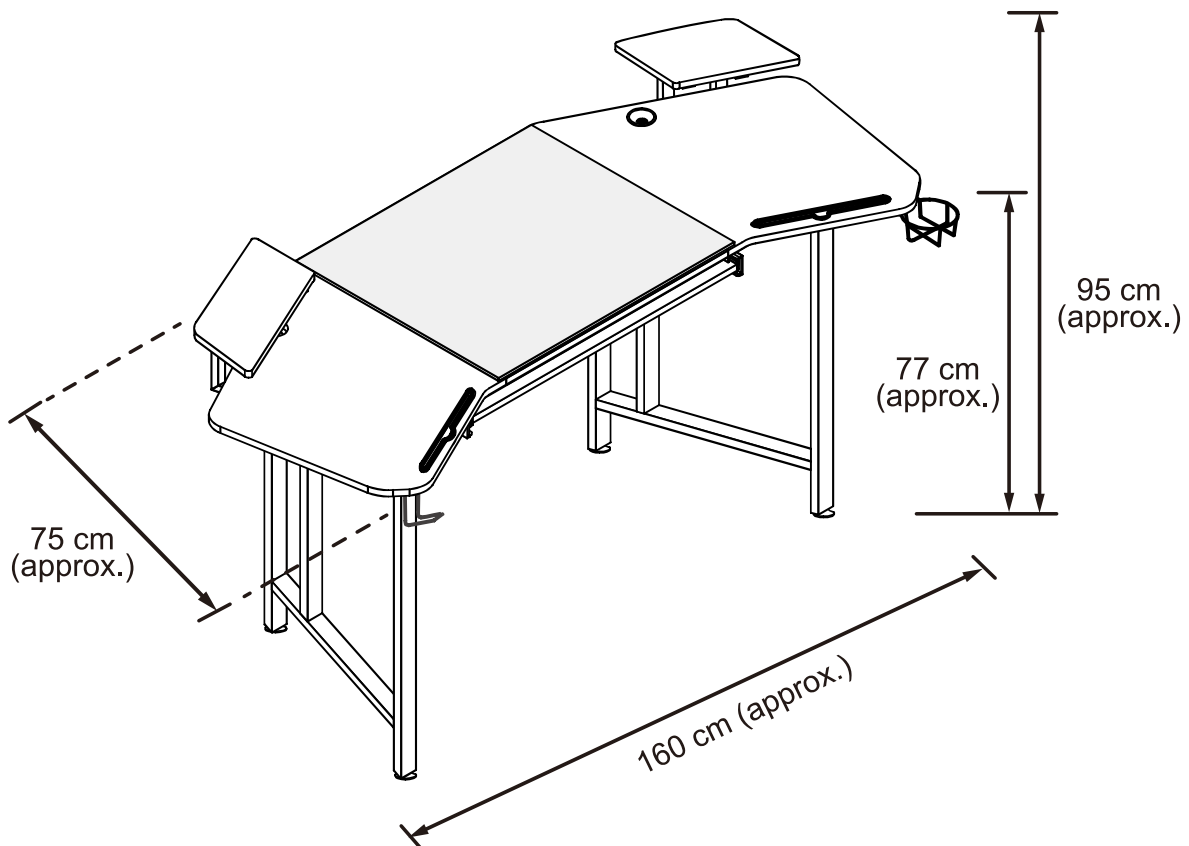

GAMING DESK

Item code 427982

Assembly Instructions

45mins

APPROXIMATE ASSEMBLY TIME

1 PEOPLE ASSEMBLY

FLOOR AREA
1.5M x2.0M

REQUIRED ASSEMBLY SPACE

REQUIRED ASSEMBLY TOOLS

POZI SCREWDRIVER(Not Provided)

MEASURING TAPE (Not Provided)

ASSEMBLED DIMENSIONS

MAX. LOADING: 53KG (TABLE: 40KG, SHELF: 5KG EACH, KEYBOARD SHELF: 3KG)

NEXGEN GAMING DESK

Item code 427982