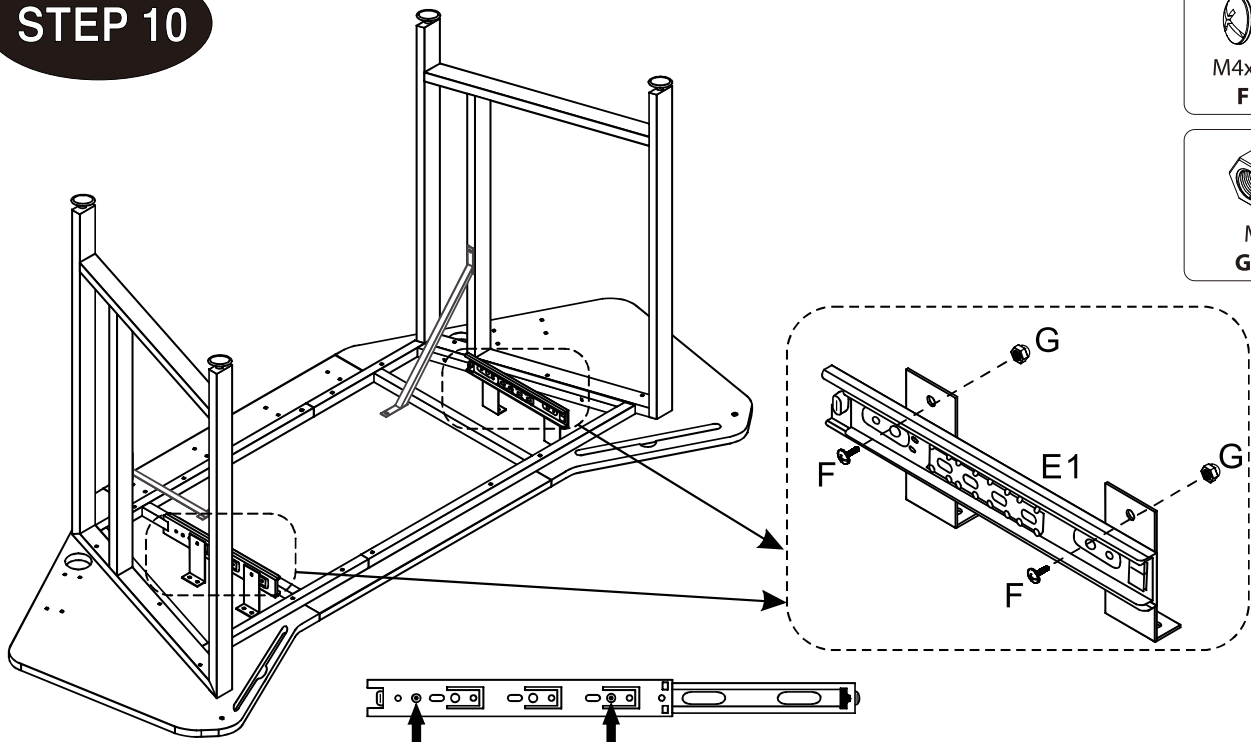

M x 4

NEXGEN GAMING DESK

Item code 427982

Assembly Instructions

STEP 9

STEP 10

M4x6mm
F x 4

M4
G x 4