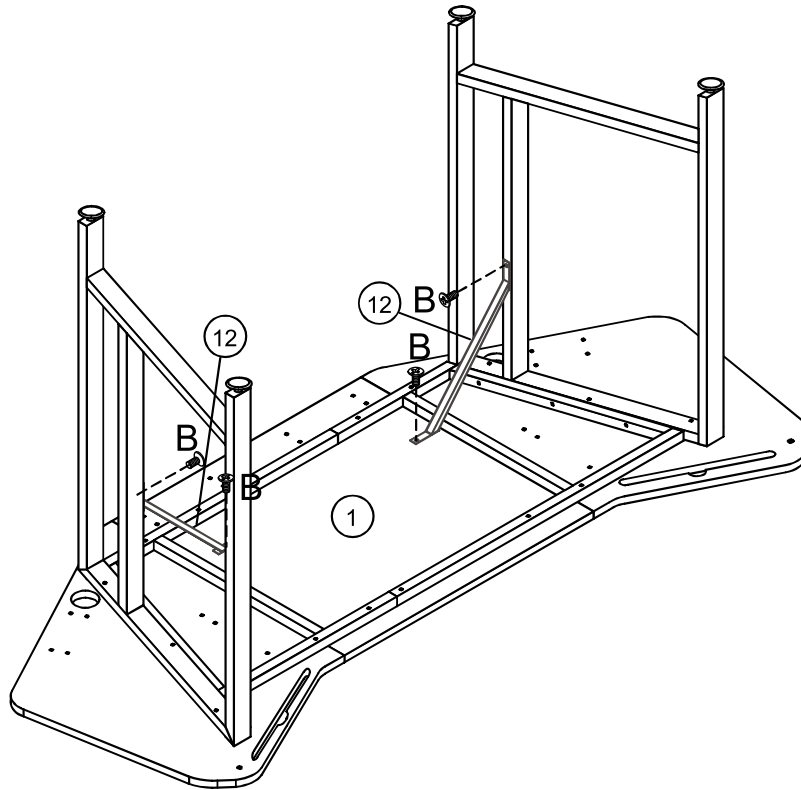

NEXGEN GAMING DESK

Item code 427982

Assembly Instructions

STEP 7