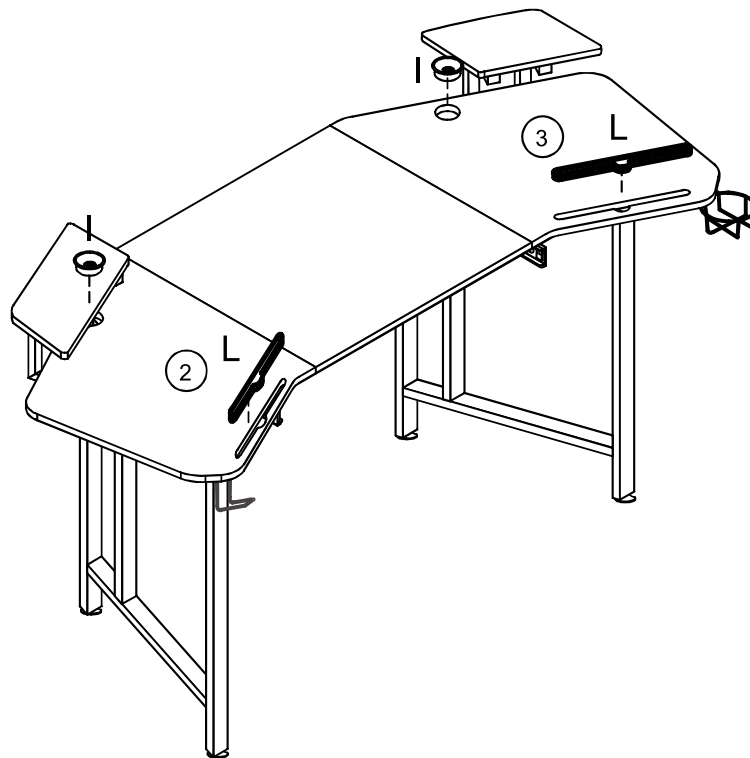

NEXGEN GAMING DESK

Item code 427982

Assembly Instructions

STEP 15

Option 1

OR

Option 2

NEXGEN GAMING DESK