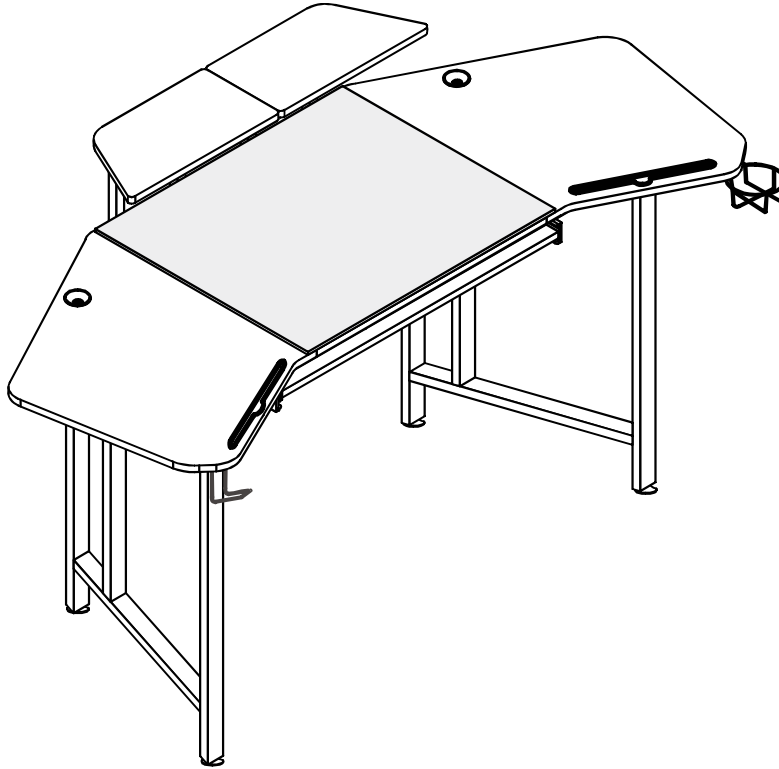

NEXGEN GAMING DESK

Item code 427982

Assembly Instructions

STEP 17

Option 1

OR

Option 2