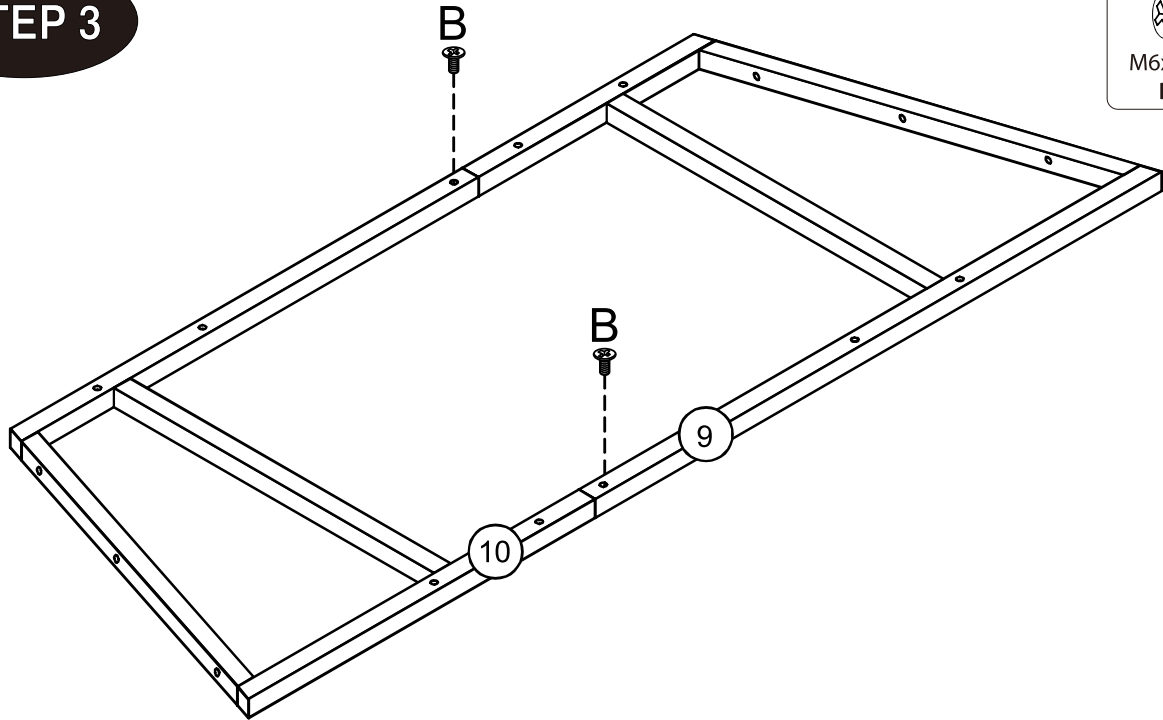

STEP 3

STEP 4

NEXGEN GAMING DESK

Item code 427982

Assembly Instructions

STEP 5

M8x45mm
H x 4

STEP 6