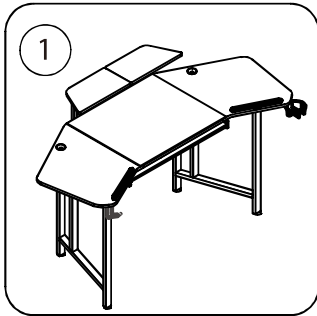

NEXGEN GAMING DESK

Item code 427982

Assembly Instructions

STEP 16

Option 1