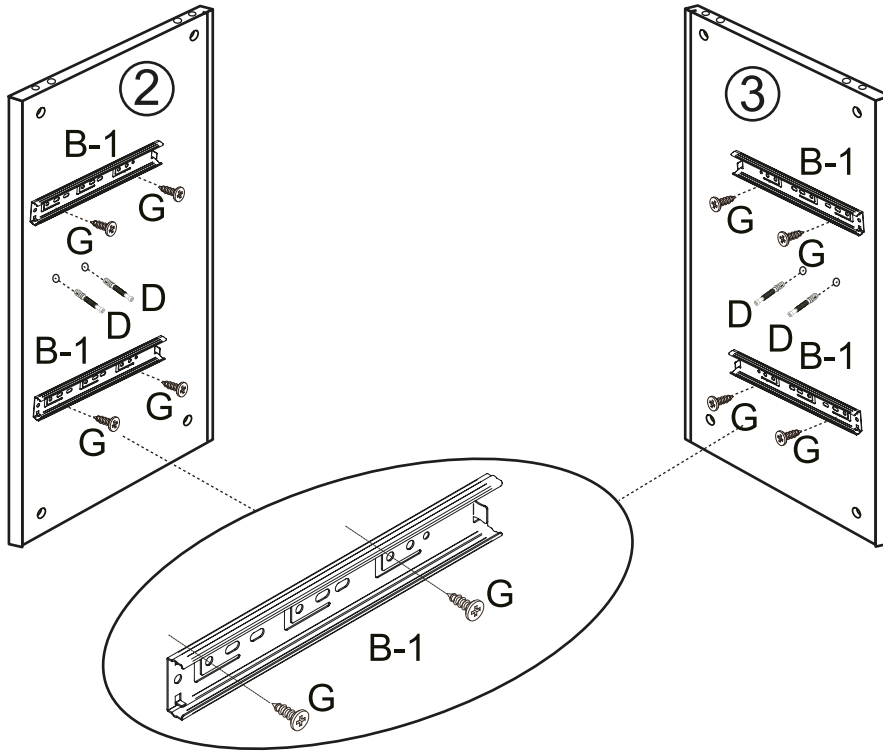

HOME COLLECTION ARLO 2 DRAWER BEDSIDE TABLE

Item Code:428417 / 434332

Assembly Instructions

STEP 1