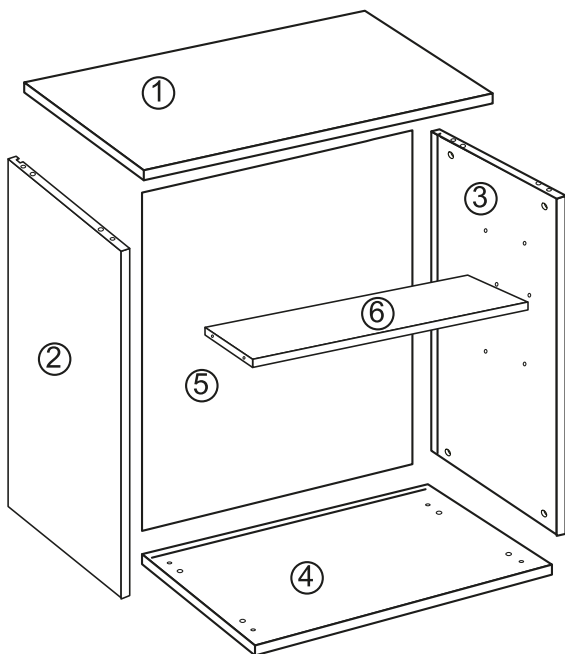

HOME COLLECTION ARLO 2 DRAWER BEDSIDE TABLE

Item Code:428417 / 434332

Assembly Instructions

NO.	PART LIST	QTY	NO.	PART LIST	QTY
(1)	TOP PANEL	1	(8)	METAL LEG	2
(2)	LEFT SIDE PANEL	1	(9)	METAL LEG	2
(3)	RIGHT SIDE PANEL	1	(10)	FRONT DRAWER PANEL	2
(4)	BOTTOM PANEL	1	(11)	RIGHT DRAWER SIDE PANEL	2
(5)	BACK PANEL	1	(12)	BACK DRAWER PANEL	2
(6)	DRAWER SUPPORT BAR	1	(13)	BOTTOM DRAWER PANEL	2
			(14)	LEFT DRAWER SIDE PANEL	2

PART LIST