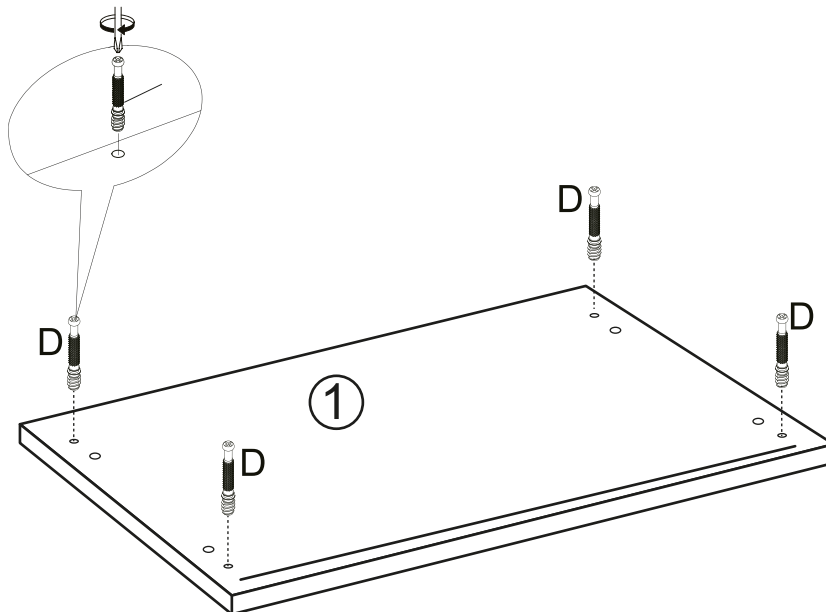

Quickfit head needs to be in centre

QUICKFIT

Tighten until shoulder is flush with panel. Do not overtighten or leave too loose. (see example below)

HOME COLLECTION ARLO 2 DRAWER BEDSIDE TABLE

Item Code:428417 / 434332

Assembly Instructions

STEP 1

D x 4

G x 8

STEP 2

D x 4

HOME COLLECTION ARLO 2 DRAWER BEDSIDE TABLE

Item Code:428417 / 434332