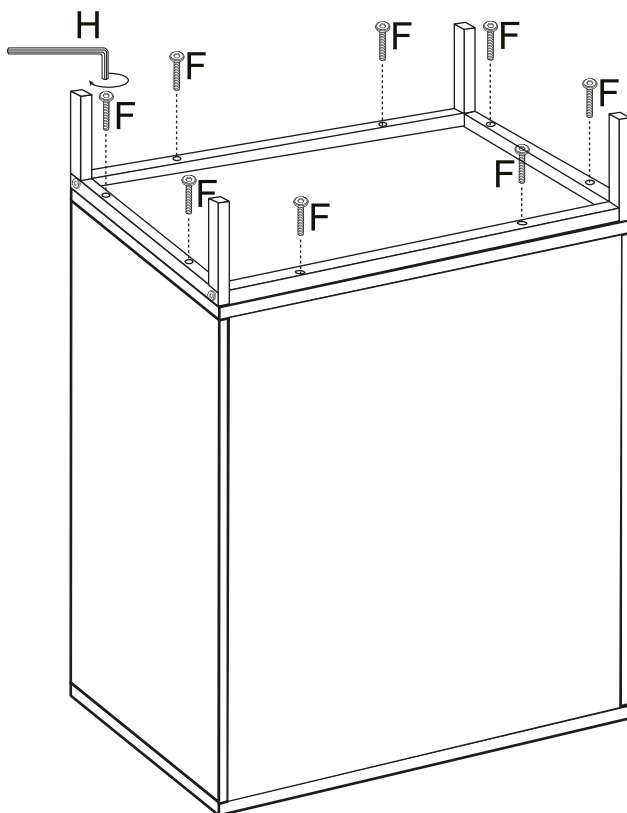

HOME COLLECTION ARLO 2 DRAWER BEDSIDE TABLE

Item Code:428417 / 434332

Assembly Instructions

STEP 9