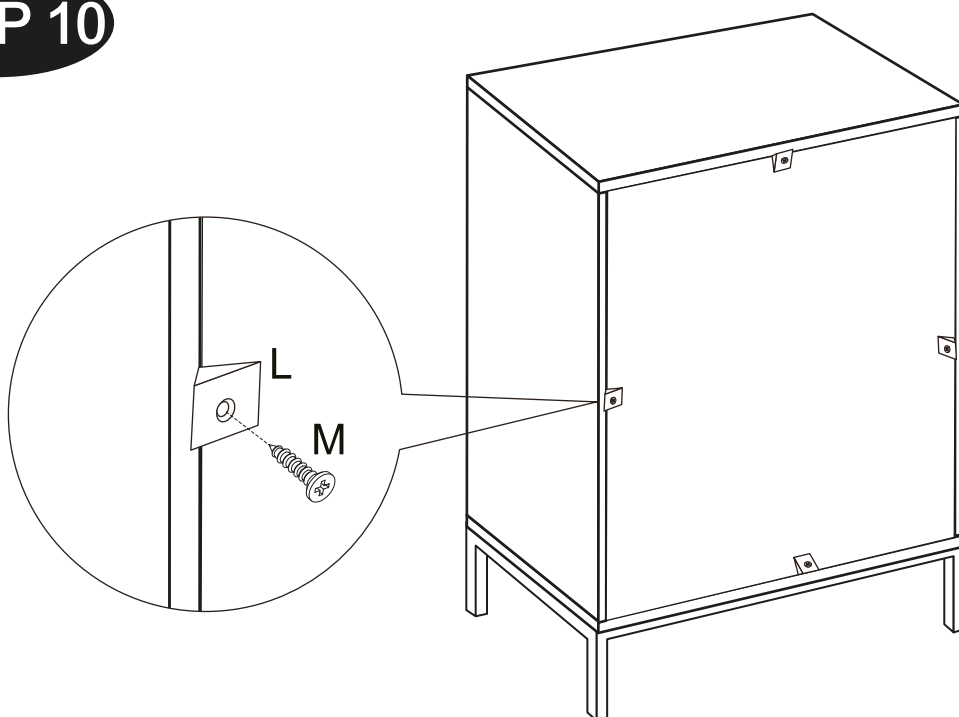

HOME COLLECTION ARLO 2 DRAWER BEDSIDE TABLE

Item Code:428417 / 434332

Assembly Instructions

STEP 9

STEP 10