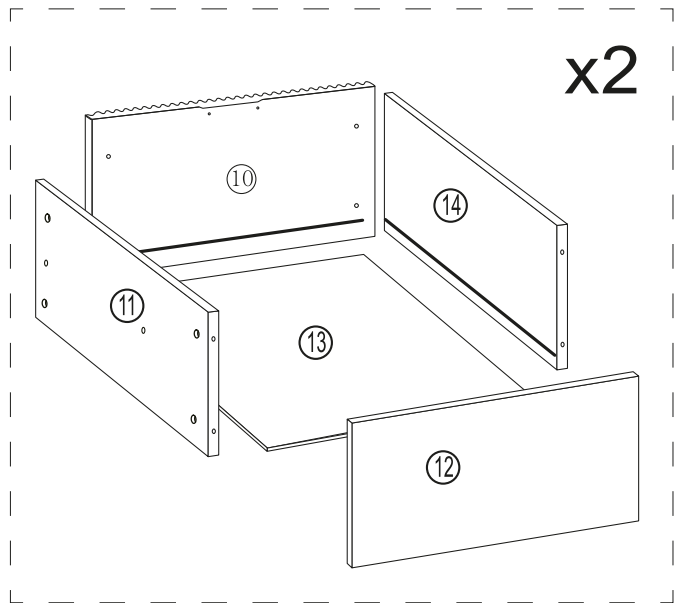

HOME COLLECTION ARLO 2 DRAWER BEDSIDE TABLE

Item Code:428417 / 434332

Assembly Instructions

NO.	PART LIST	QTY	NO.	PART LIST	QTY
(1)	TOP PANEL	1	(8)	METAL LEG	2
(2)	LEFT SIDE PANEL	1	(9)	METAL LEG	2
(3)	RIGHT SIDE PANEL	1	(10)	FRONT DRAWER PANEL	2
(4)	BOTTOM PANEL	1	(11)	RIGHT DRAWER SIDE PANEL	2
(5)	BACK PANEL	1	(12)	BACK DRAWER PANEL	2
(6)	DRAWER SUPPORT BAR	1	(13)	BOTTOM DRAWER PANEL	2
			(14)	LEFT DRAWER SIDE PANEL	2

PART LIST