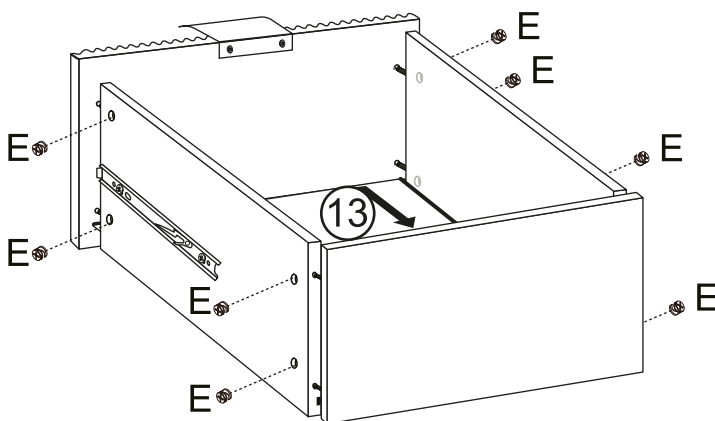

HOME COLLECTION ARLO 2 DRAWER BEDSIDE TABLE

Item Code:428417 / 434332

Assembly Instructions

STEP 7

E x 16