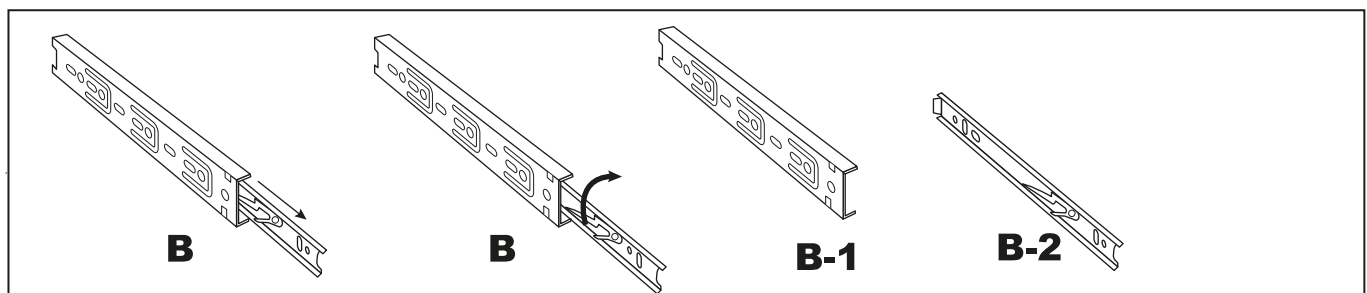

HOME COLLECTION ARLO 2 DRAWER BEDSIDE TABLE

Item Code:428417 / 434332

Assembly Instructions

HARDWARE LIST

A	x 2	B-1	x 4	B-2	x 4	C	x 8	D	x 28
HANDLE		DRAWER RUNNER			WOODEN DOWEL		QUICK FIT		

E	x 28	F	x 8	G	x 16	H	x 1	J	x 4
CAM LOCK		M6x28mm SCREW		M4x10mm SCREW		ALLEN KEY		M4x10mm BLACK SCREW	

K	x 4	L	x 4	M	x 4
M6x35mm SCREW		PLASTIC FIXED CLIP		M3x16mm SCREW