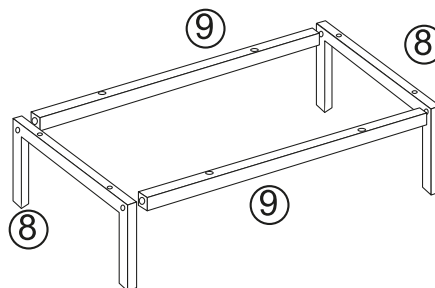

HOME COLLECTION ARLO 2 DRAWER BEDSIDE TABLE

Item Code:428417 / 434332

Assembly Instructions

NO.	PART LIST	QTY	NO.	PART LIST	QTY
(1)	TOP PANEL	1	(8)	METAL LEG	2
(2)	LEFT SIDE PANEL	1	(9)	METAL LEG	2
(3)	RIGHT SIDE PANEL	1	(10)	FRONT DRAWER PANEL	2
(4)	BOTTOM PANEL	1	(11)	RIGHT DRAWER SIDE PANEL	2
(5)	BACK PANEL	1	(12)	BACK DRAWER PANEL	2
(6)	DRAWER SUPPORT BAR	1	(13)	BOTTOM DRAWER PANEL	2
			(14)	LEFT DRAWER SIDE PANEL	2

PART LIST