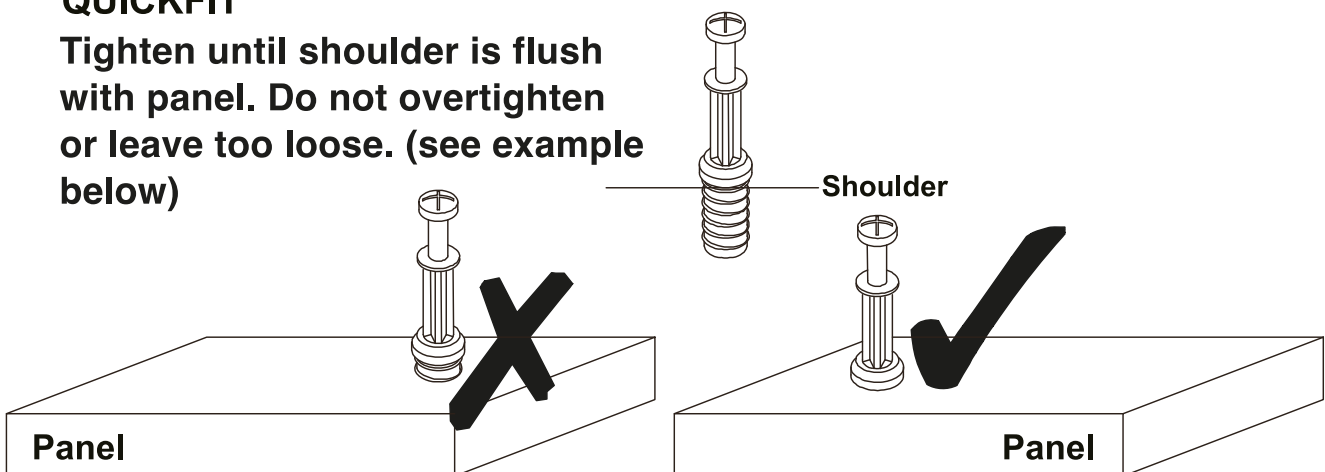

HOME COLLECTION ARLO 2 DRAWER BEDSIDE TABLE

Item Code:428417 / 434332

Assembly Instructions

SPECIAL TIPS FOR FITTING CAM-LOCKS AND QUICKFIT

CAM-LOCK

WHEN FITTING CAMLOCK
ENSURE STARTING POSITION IS CORRECT
BEFORE YOU INSERT CONNECTING QUICKFIT
TURN CLOCKWISE UNTIL SECURE

Quickfit head needs to be in centre

QUICKFIT

Tighten until shoulder is flush with panel. Do not overtighten or leave too loose. (see example below)

HOME COLLECTION ARLO 2 DRAWER BEDSIDE TABLE

Item Code:428417 / 434332