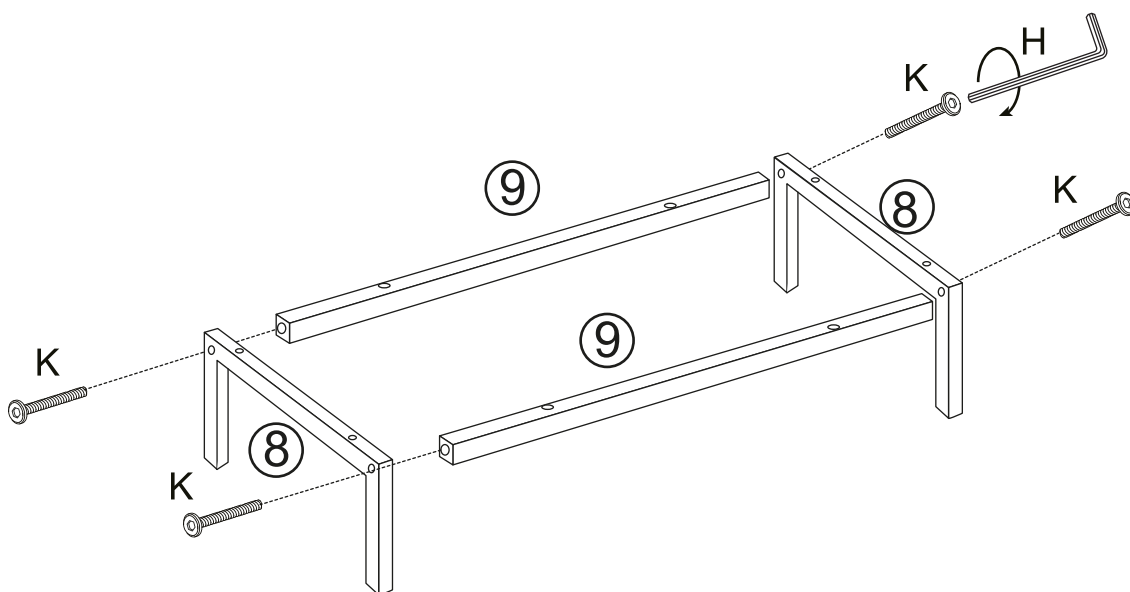

STEP 7

E x 16

x2

STEP 8

K x 4

H x 1

HOME COLLECTION ARLO 2 DRAWER BEDSIDE TABLE

Item Code:428417 / 434332