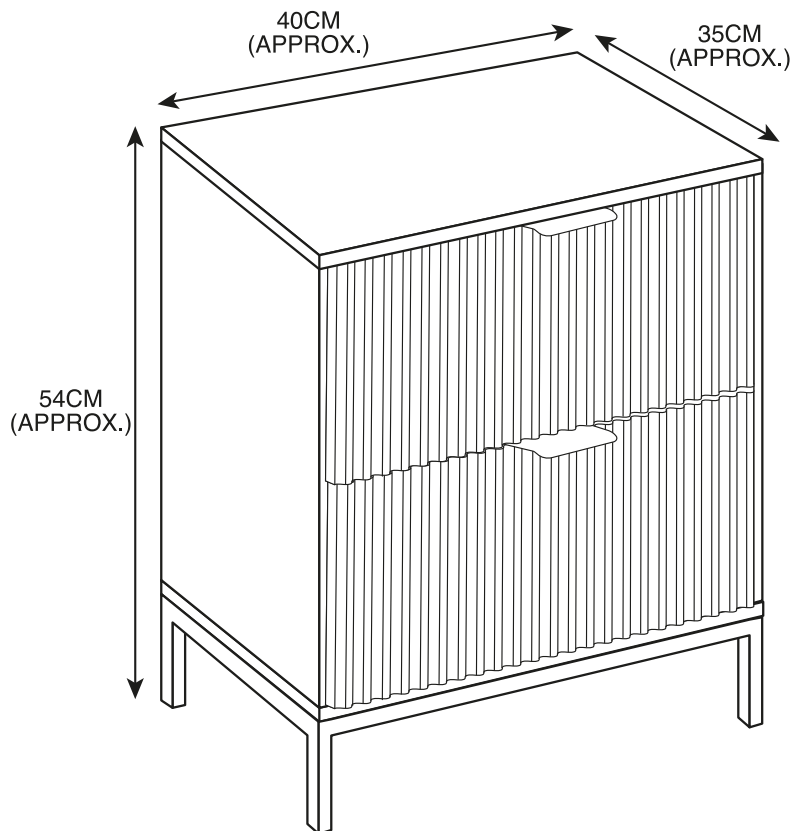

ASSEMBLED DIMENSIONS

MAX. LOADING: 10KG (TOP: 4KG / DRAWER: 3KG PER EACH)