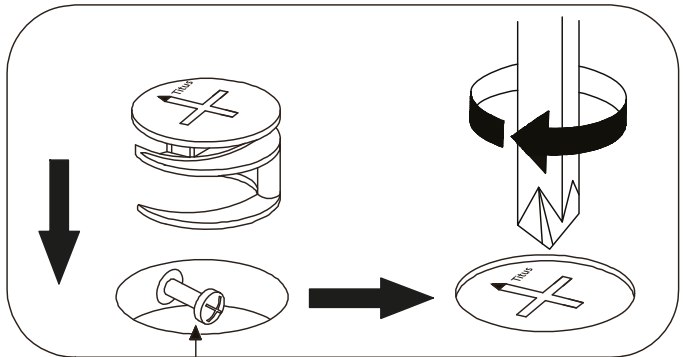

HOME COLLECTION ARLO 2 DRAWER BEDSIDE TABLE

Item Code:428417 / 434332

Assembly Instructions

SPECIAL TIPS FOR FITTING CAM-LOCKS AND QUICKFIT

CAM-LOCK

WHEN FITTING CAMLOCK
ENSURE STARTING POSITION IS CORRECT
BEFORE YOU INSERT CONNECTING QUICKFIT
TURN CLOCKWISE UNTIL SECURE

Quickfit head needs to be in centre

QUICKFIT

Tighten until shoulder is flush with panel. Do not overtighten or leave too loose. (see example below)

HOME COLLECTION ARLO 2 DRAWER BEDSIDE TABLE

Item Code:428417 / 434332