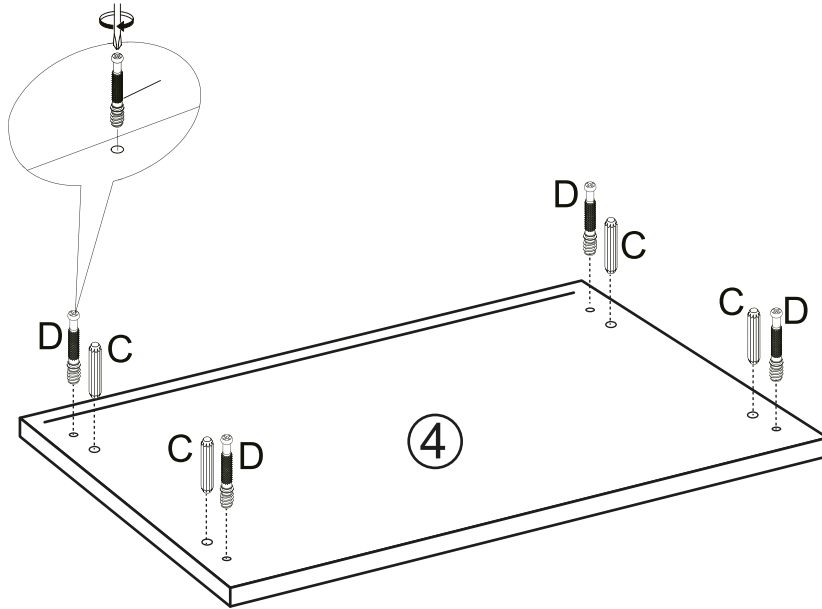

HOME COLLECTION ARLO 2 DRAWER BEDSIDE TABLE

Item Code:428417 / 434332

Assembly Instructions

STEP 3