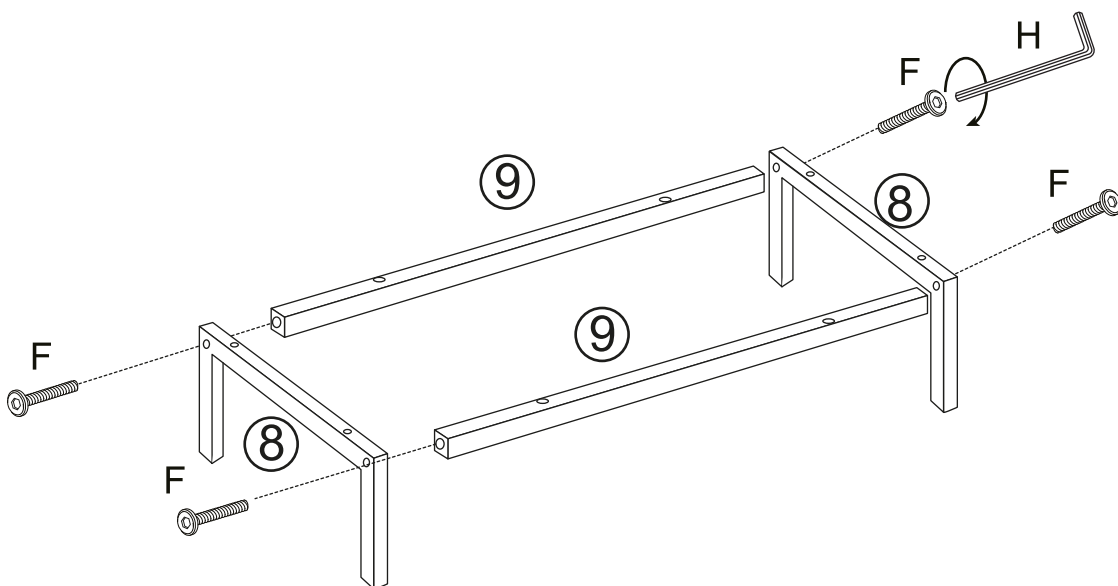

HOME COLLECTION ARLO 2 DRAWER BEDSIDE TABLE

Item Code:428417

Assembly Instructions

STEP 7

x2

STEP 8