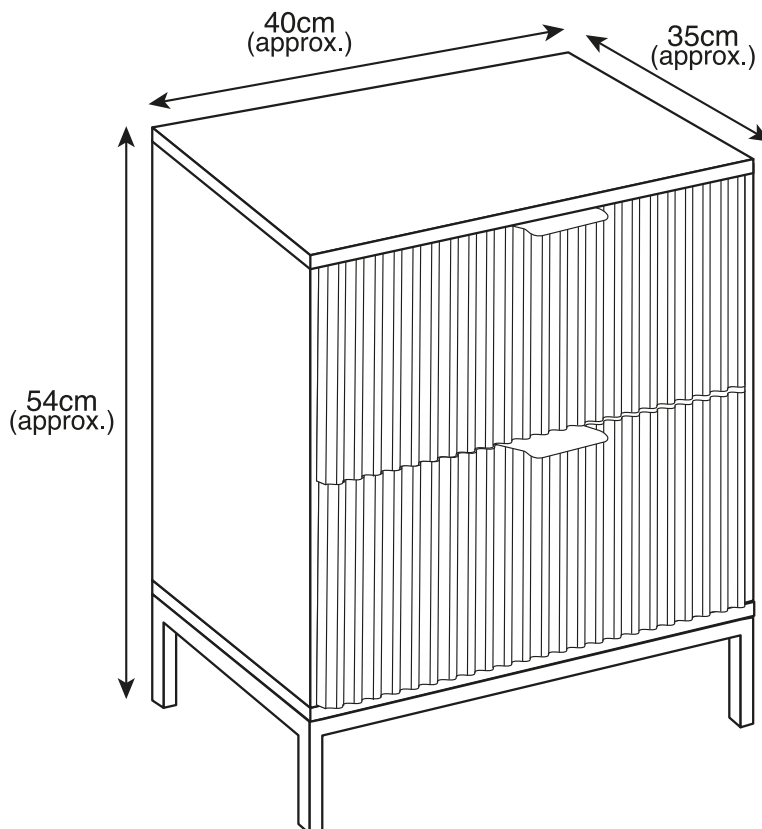

ASSEMBLED DIMENSIONS

Max. Loading: 10kg (Top: 4kg / Drawer: 3kg per each)