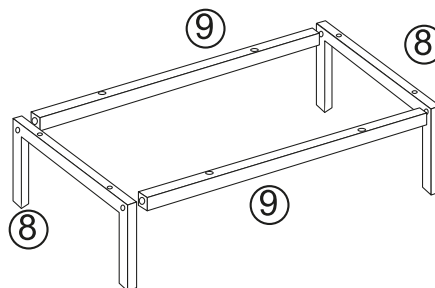

HOME COLLECTION ARLO 2 DRAWER BEDSIDE TABLE

Item Code:428417

Assembly Instructions

NO.	PART LIST	QTY	NO.	PART LIST	QTY
(1)	TOP PANEL	1	(8)	METAL LEG	2
(2)	LEFT SIDE PANEL	1	(9)	METAL LEG	2
(3)	RIGHT SIDE PANEL	1	(10)	FRONT DRAWER PANEL	2
(4)	BOTTOM PANEL	1	(11)	RIGHT DRAWER SIDE PANEL	2
(5)	BACK PANEL	1	(12)	BACK DRAWER PANEL	2
(6)	DRAWER SUPPORT BAR	1	(13)	BOTTOM DRAWER PANEL	2
			(14)	LEFT DRAWER SIDE PANEL	2

PART LIST

HOME COLLECTION ARLO 2 DRAWER BEDSIDE TABLE

Item Code:428417

Assembly Instructions

HARDWARE LIST

A	x 2	B-1	x 4	B-2	x 4	C	x 8	D	x 28
									
HANDLE		DRAWER RUNNER				WOODEN DOWEL		QUICK FIT	

E	x 28	F	x 12	G	x 16	H	x 1
							
CAM LOCK		SCREW		SCREW		ALLEN KEY	