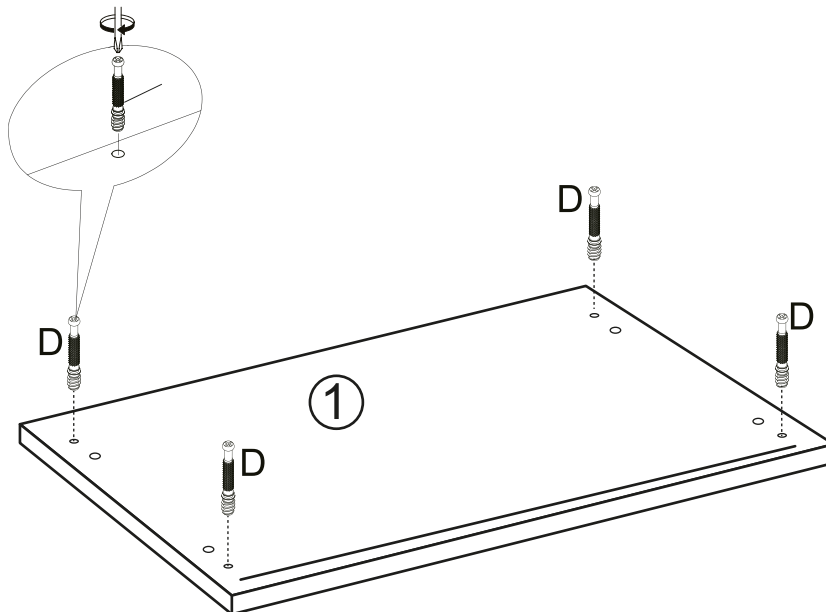

Quickfit head needs to be in centre

QUICKFIT

Tighten until shoulder is flush with panel. Do not overtighten or leave too loose. (see example below)

HOME COLLECTION ARLO 2 DRAWER BEDSIDE TABLE

Item Code:428417

Assembly Instructions

STEP 1

D x 4

G x 8

STEP 2

D x 4

HOME COLLECTION ARLO 2 DRAWER BEDSIDE TABLE

Item Code:428417