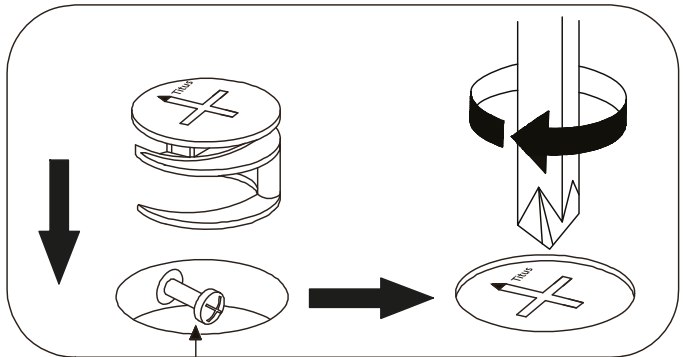

HOME COLLECTION ARLO 2 DRAWER BEDSIDE TABLE

Item Code:428417

Assembly Instructions

SPECIAL TIPS FOR FITTING CAM-LOCKS AND QUICKFIT

CAM-LOCK

WHEN FITTING CAMLOCK
ENSURE STARTING POSITION IS CORRECT
BEFORE YOU INSERT CONNECTING QUICKFIT
TURN CLOCKWISE UNTIL SECURE

Quickfit head needs to be in centre

QUICKFIT

Tighten until shoulder is flush with panel. Do not overtighten or leave too loose. (see example below)

HOME COLLECTION ARLO 2 DRAWER BEDSIDE TABLE

Item Code:428417