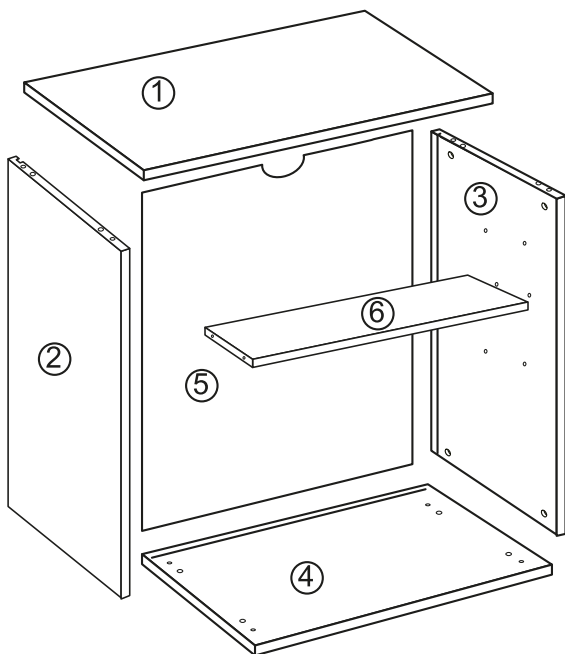

HOME COLLECTION ARLO 2 DRAWER BEDSIDE TABLE

Item Code:428417

Assembly Instructions

NO.	PART LIST	QTY	NO.	PART LIST	QTY
(1)	TOP PANEL	1	(8)	METAL LEG	2
(2)	LEFT SIDE PANEL	1	(9)	METAL LEG	2
(3)	RIGHT SIDE PANEL	1	(10)	FRONT DRAWER PANEL	2
(4)	BOTTOM PANEL	1	(11)	RIGHT DRAWER SIDE PANEL	2
(5)	BACK PANEL	1	(12)	BACK DRAWER PANEL	2
(6)	DRAWER SUPPORT BAR	1	(13)	BOTTOM DRAWER PANEL	2
			(14)	LEFT DRAWER SIDE PANEL	2

PART LIST

HOME COLLECTION ARLO 2 DRAWER BEDSIDE TABLE

Item Code:428417

Assembly Instructions

HARDWARE LIST

A	x 2	B-1	x 4	B-2	x 4	C	x 8	D	x 28
									
HANDLE		DRAWER RUNNER				WOODEN DOWEL		QUICK FIT	

E	x 28	F	x 12	G	x 16	H	x 1
							
CAM LOCK		SCREW		SCREW		ALLEN KEY	