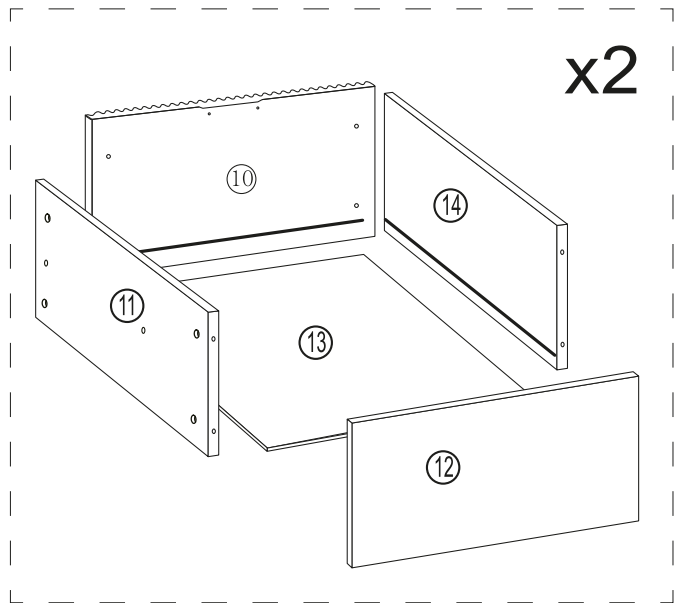

HOME COLLECTION ARLO 2 DRAWER BEDSIDE TABLE

Item Code:428417

Assembly Instructions

NO.	PART LIST	QTY	NO.	PART LIST	QTY
(1)	TOP PANEL	1	(8)	METAL LEG	2
(2)	LEFT SIDE PANEL	1	(9)	METAL LEG	2
(3)	RIGHT SIDE PANEL	1	(10)	FRONT DRAWER PANEL	2
(4)	BOTTOM PANEL	1	(11)	RIGHT DRAWER SIDE PANEL	2
(5)	BACK PANEL	1	(12)	BACK DRAWER PANEL	2
(6)	DRAWER SUPPORT BAR	1	(13)	BOTTOM DRAWER PANEL	2
			(14)	LEFT DRAWER SIDE PANEL	2

PART LIST

HOME COLLECTION ARLO 2 DRAWER BEDSIDE TABLE

Item Code:428417

Assembly Instructions

HARDWARE LIST

A	x 2	B-1	x 4	B-2	x 4	C	x 8	D	x 28
									
HANDLE		DRAWER RUNNER				WOODEN DOWEL		QUICK FIT	

E	x 28	F	x 12	G	x 16	H	x 1
							
CAM LOCK		SCREW		SCREW		ALLEN KEY	