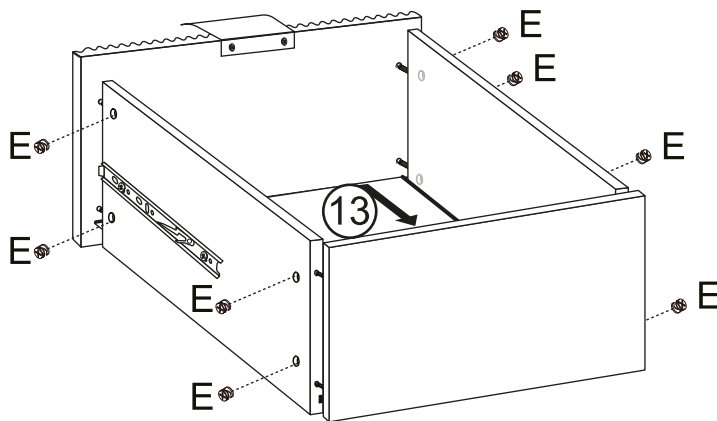

HOME COLLECTION ARLO 2 DRAWER BEDSIDE TABLE

Item Code:428417

Assembly Instructions

STEP 7