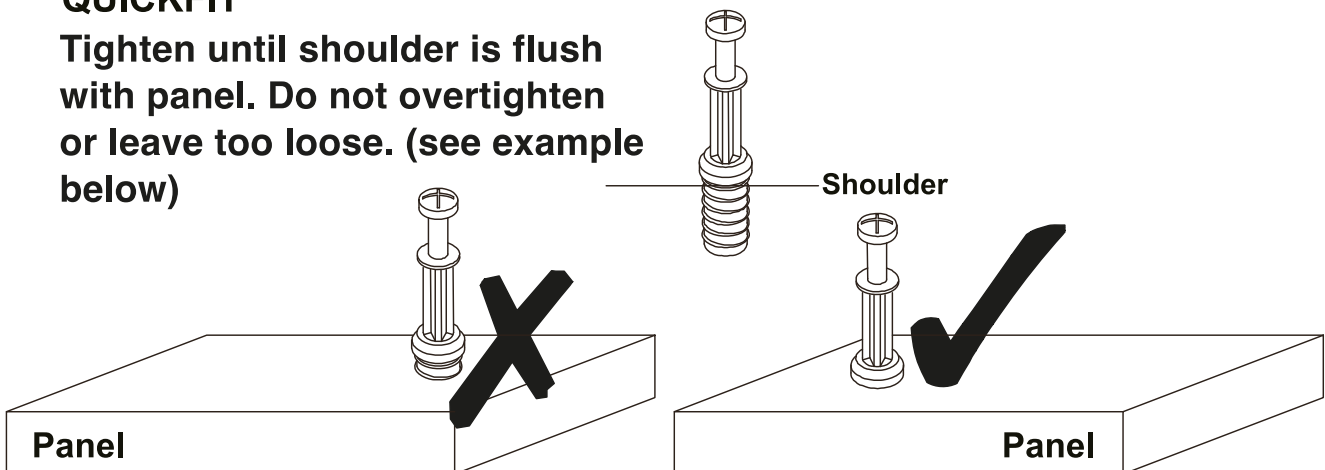

HOME COLLECTION ARLO 2 DRAWER BEDSIDE TABLE

Item Code:428417

Assembly Instructions

SPECIAL TIPS FOR FITTING CAM-LOCKS AND QUICKFIT

CAM-LOCK

WHEN FITTING CAMLOCK
ENSURE STARTING POSITION IS CORRECT
BEFORE YOU INSERT CONNECTING QUICKFIT
TURN CLOCKWISE UNTIL SECURE

Quickfit head needs to be in centre

QUICKFIT

Tighten until shoulder is flush with panel. Do not overtighten or leave too loose. (see example below)

HOME COLLECTION ARLO 2 DRAWER BEDSIDE TABLE

Item Code:428417