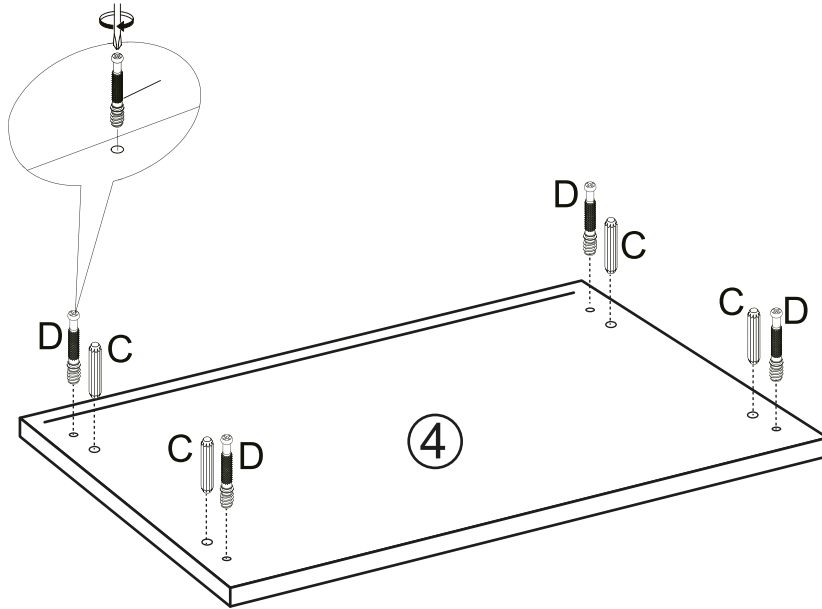

HOME COLLECTION ARLO 2 DRAWER BEDSIDE TABLE

Item Code:428417

Assembly Instructions

STEP 3