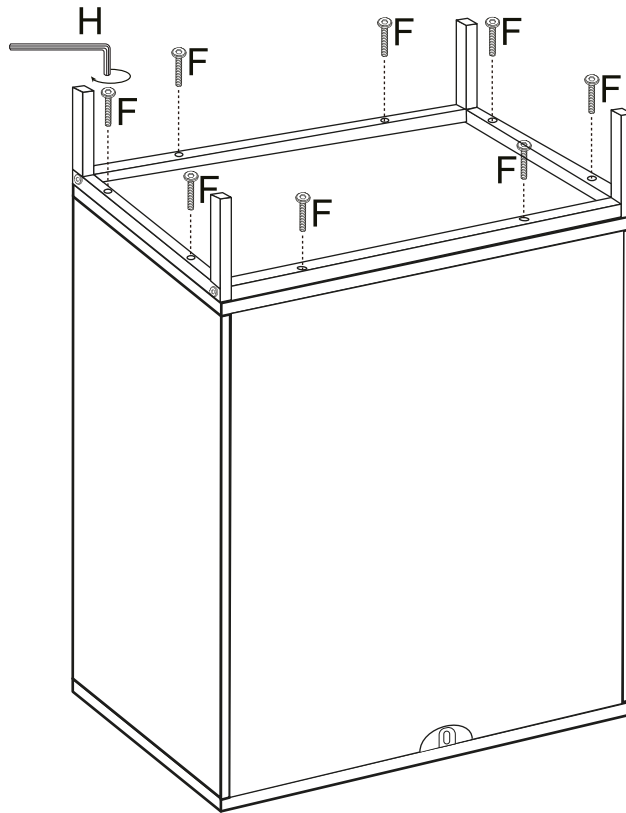

STEP 7

x2

STEP 8

HOME COLLECTION ARLO 2 DRAWER BEDSIDE TABLE

Item Code:428417

Assembly Instructions

STEP 9

STEP 10

HOME COLLECTION ARLO 2 DRAWER BEDSIDE TABLE

Item Code:428417

Assembly Instructions

STEP 11

B&M Retail, L24 8RJ, UK

www.bmstores.co.uk

B&M France SAS, 8 Rue du Bois Joli, 63800, France

MADE IN CHINA