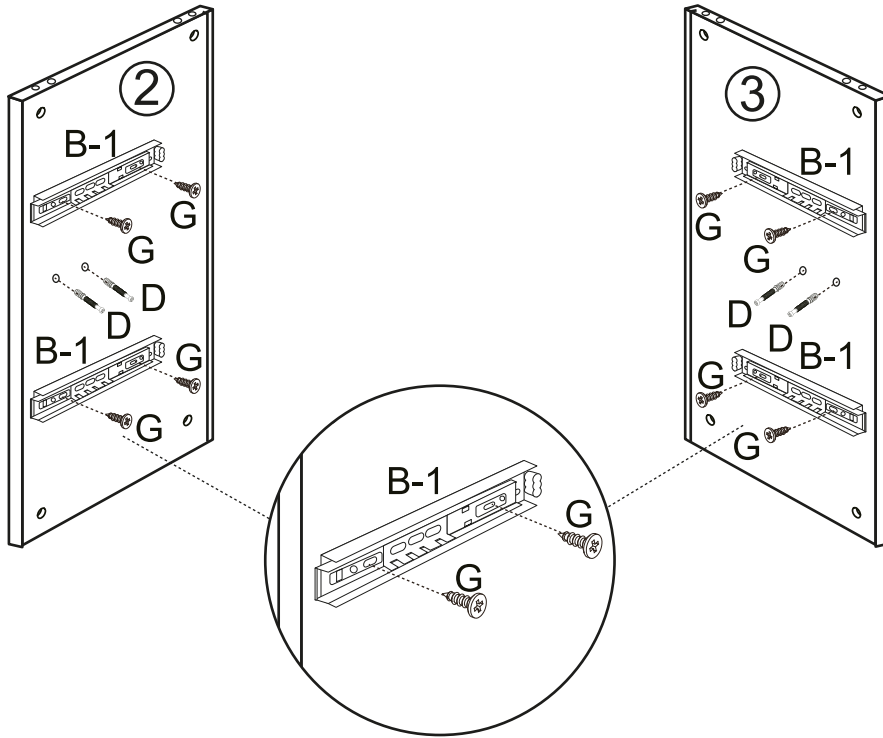

HOME COLLECTION ARLO 2 DRAWER BEDSIDE TABLE

Item Code:428417

Assembly Instructions

STEP 1