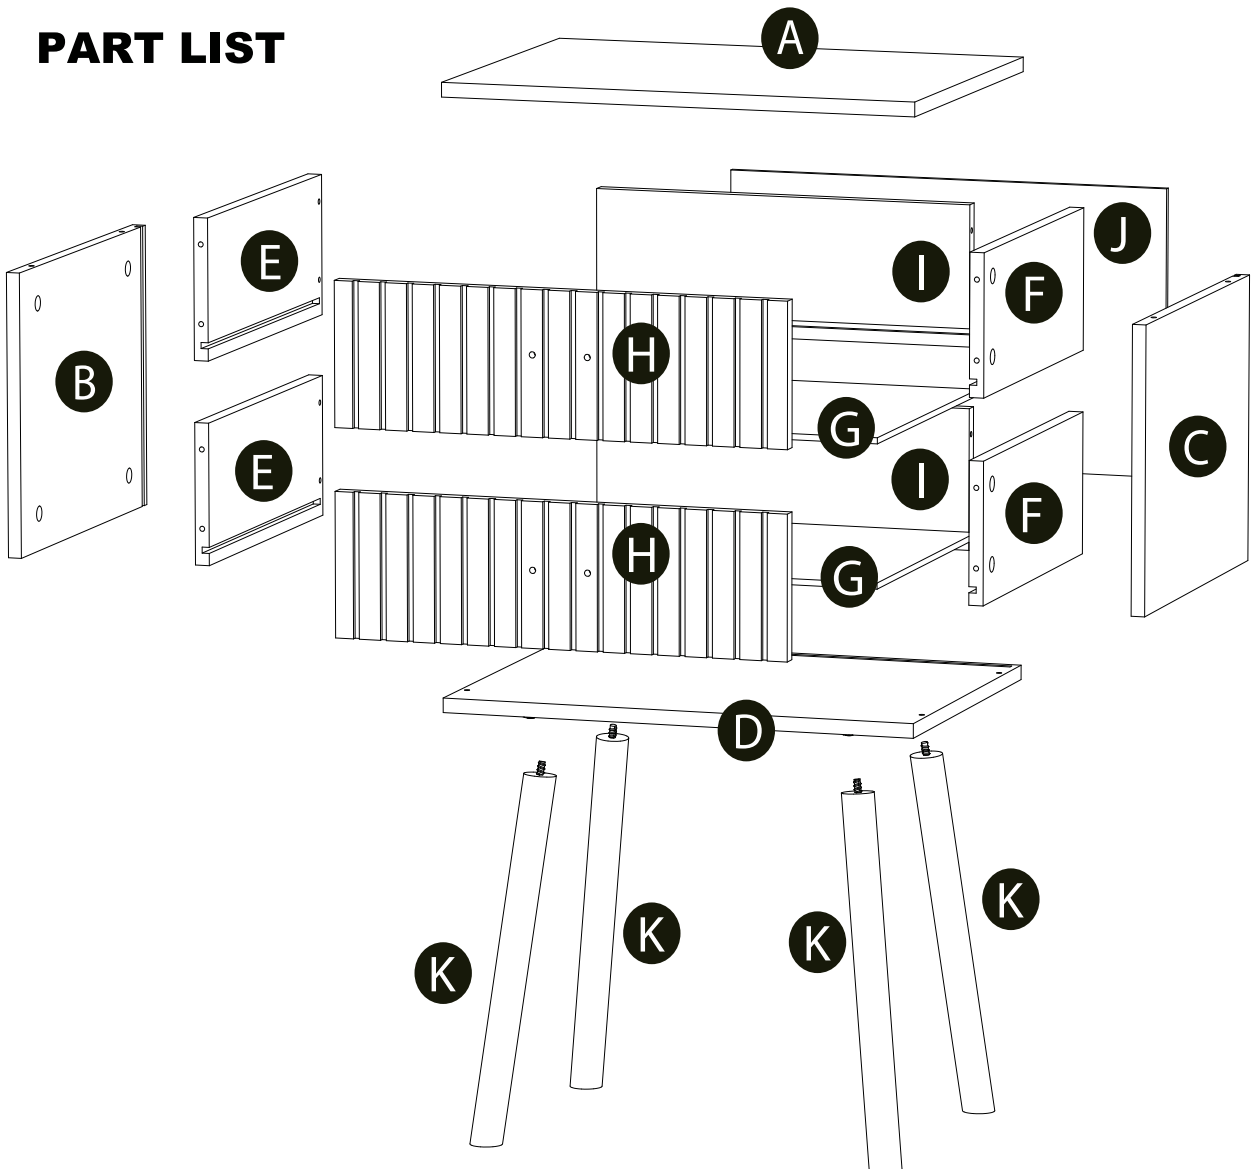

REQUIRED ASSEMBLY SPACE

REQUIRED ASSEMBLY TOOLS

POZI SCREWDRIVER (NOT PROVIDED)

MEASURING TAPE (NOT PROVIDED)

SPIRIT LEVEL (NOT PROVIDED)

ASSEMBLED DIMENSIONS

MAX. LOADING: 9KG (Top: 3KG, Drawer: 3KG each)

HOME COLLECTION JUDE 2 DRAWER BEDSIDE

Item Code: 428667

Assembly Instructions

PART LIST

| NO | PART LIST | QTY | NO | PART LIST | QTY |
|-----|-------------------------|-----|-----|---------------------|-----|
| (A) | TOP PANEL | 1 | (G) | DRAWER BOTTOM PANEL | 2 |
| (B) | LEFT SIDE PANEL | 1 | (H) | DRAWER FRONT PANEL | 2 |
| (C) | RIGHT SIDE PANEL | 1 | (I) | DRAWER BACK PANEL | 2 |
| (D) | BOTTOM PANEL | 1 | (J) | BACK PANEL | 1 |
| (E) | DRAWER LEFT SIDE PANEL | 2 | (K) | LEG | 4 |
| (F) | DRAWER RIGHT SIDE PANEL | 2 | | | |

PART LIST

HOME COLLECTION JUDE 2 DRAWER BEDSIDE

Item Code: 428667

Assembly Instructions

HARDWARE LIST

| L | x 4 | M | x 16 | N | x 24 | O | x 24 | P | x 4 |
|---|-----|---|------|---|------|---|------|---|-----|
|  | |  | |  | |  | |  | |
| RUNNER | | SCREW | | QUICK-FIT | | CAM LOCK | | SCREW | |

HOME COLLECTION JUDE 2 DRAWER BEDSIDE

Item Code: 428667
Assembly Instructions

SPECIAL TIPS FOR FITTING CAM-LOCKS AND QUICKFIT

CAM-LOCK

Quickfit head needs to be in centre

QUICKFIT

Tighten until shoulder is flush with panel. Do not overtighten or leave too loose. (see example below)