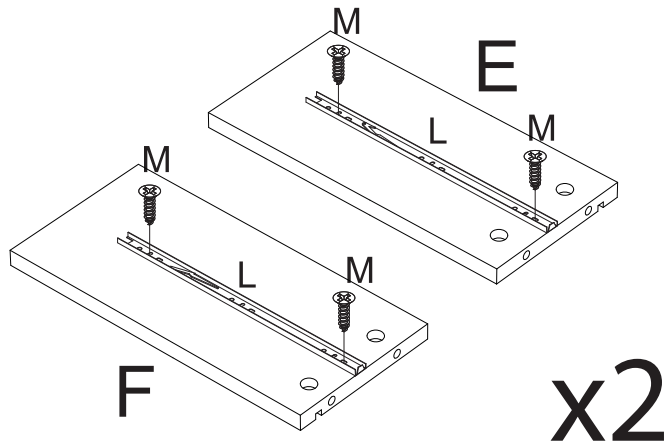

HOME COLLECTION JUDE 2 DRAWER BEDSIDE

Item Code: 428667
Assembly Instructions

STEP 1