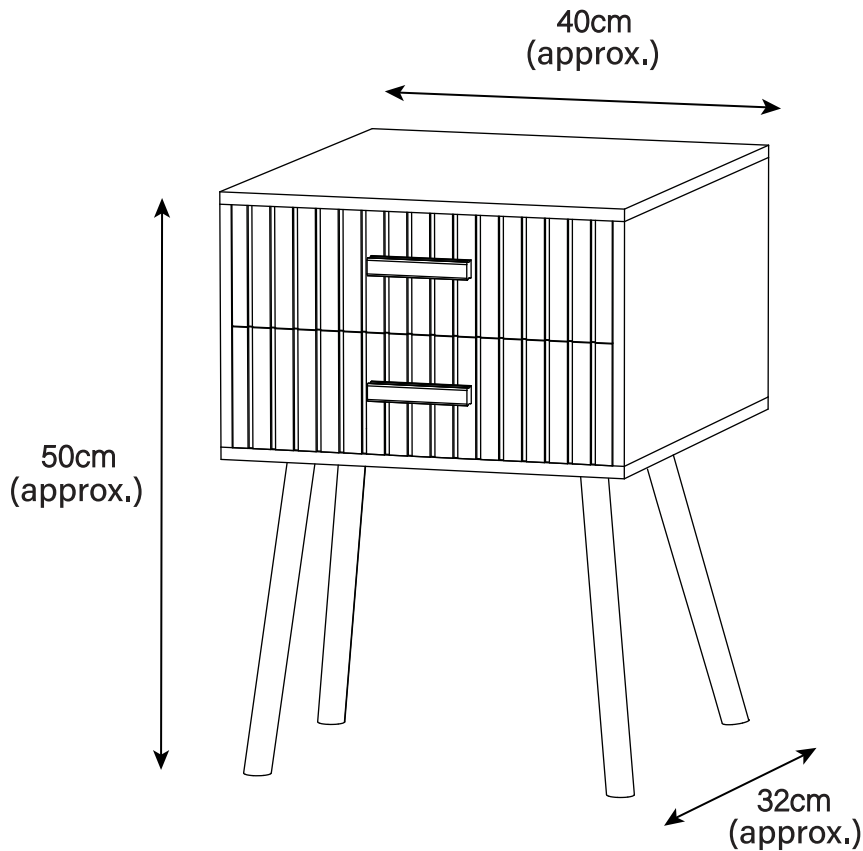

ASSEMBLED DIMENSIONS

MAX. LOADING: 9KG (Top: 3KG, Drawer: 3KG each)