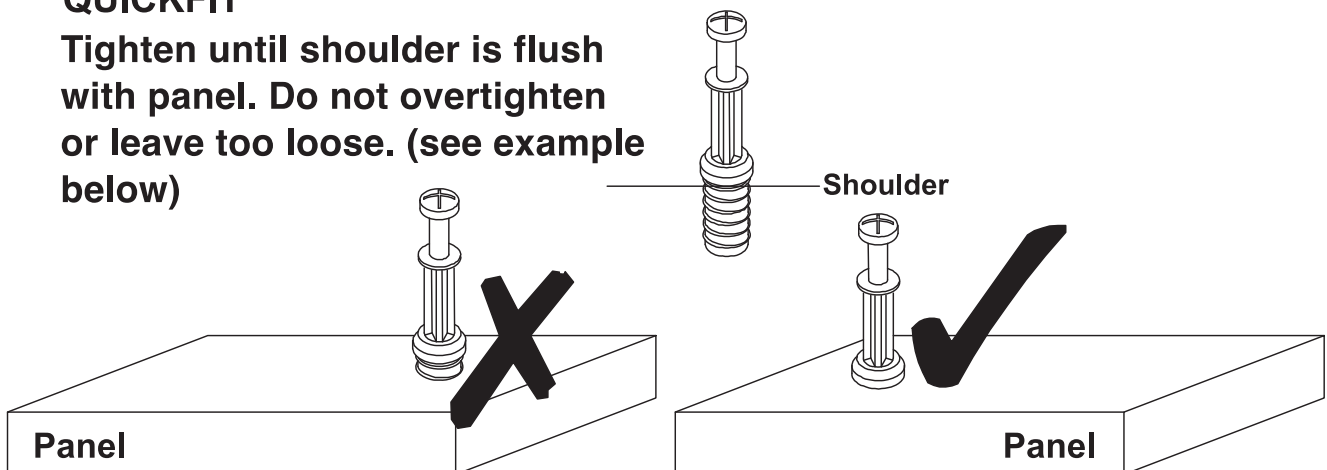

HOME COLLECTION JUDE 2 DRAWER BEDSIDE

Item Code: 428667
Assembly Instructions

SPECIAL TIPS FOR FITTING CAM-LOCKS AND QUICKFIT

CAM-LOCK

Quickfit head needs to be in centre

QUICKFIT

Tighten until shoulder is flush with panel. Do not overtighten or leave too loose. (see example below)