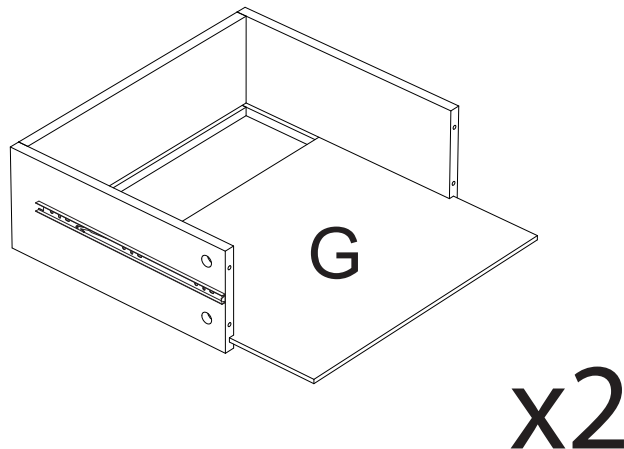

HOME COLLECTION JUDE 2 DRAWER BEDSIDE

Item Code: 428667
Assembly Instructions

STEP 1

STEP 2

STEP 3