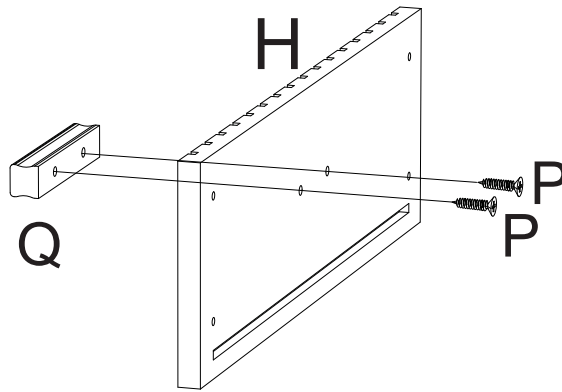

HOME COLLECTION JUDE 2 DRAWER BEDSIDE

Item Code: 428667
Assembly Instructions

STEP 4