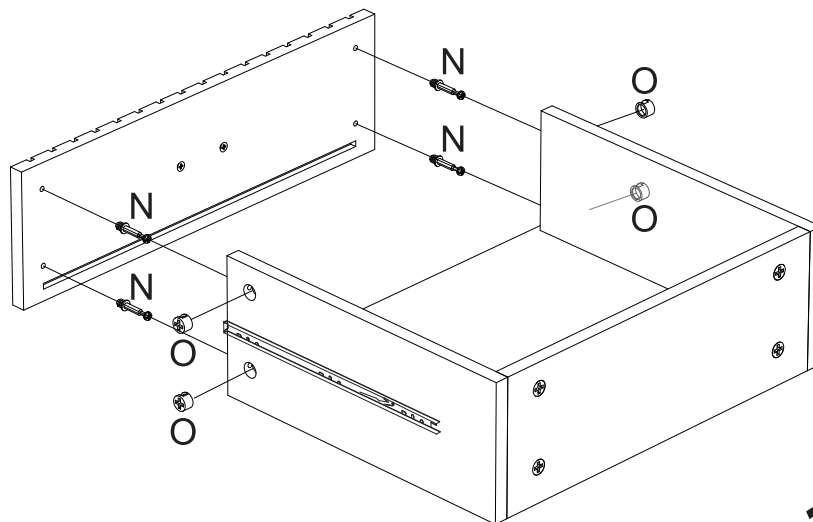

HOME COLLECTION JUDE 2 DRAWER BEDSIDE

Item Code: 428667
Assembly Instructions

STEP 4

P x4

Q x2

x2

STEP 5

N x8

O x8

x2