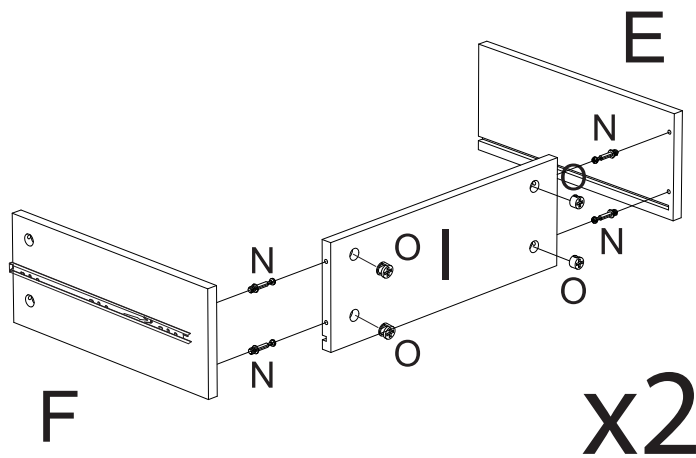

HOME COLLECTION JUDE 2 DRAWER BEDSIDE

Item Code: 428667
Assembly Instructions

STEP 1

STEP 2

STEP 3