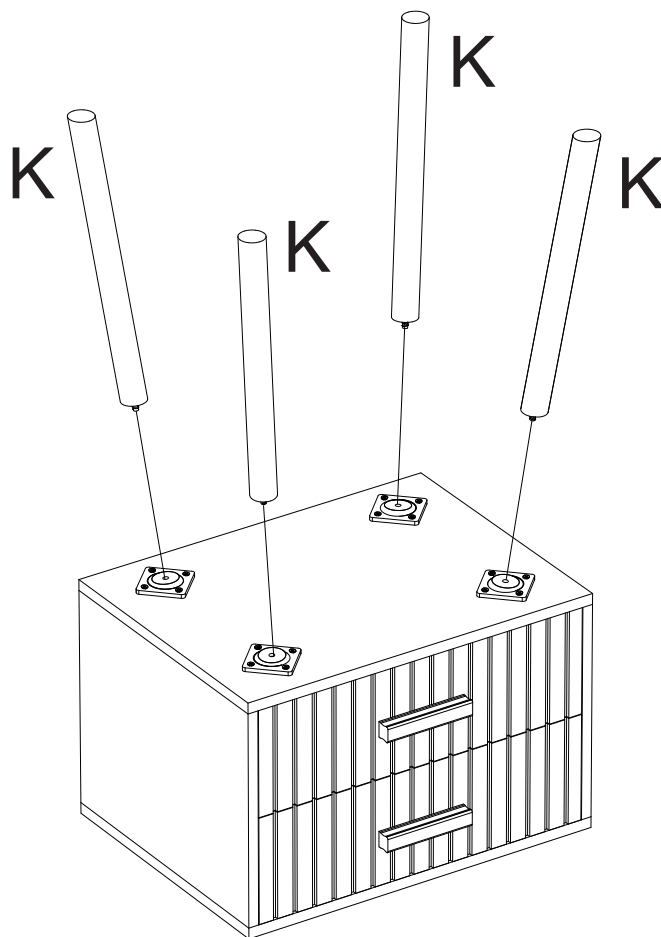

Item Code: 428667
Assembly Instructions

STEP 6

STEP 7

HOME COLLECTION JUDE 2 DRAWER BEDSIDE

Item Code: 428667
Assembly Instructions

STEP 8

STEP 9

Domestic use only