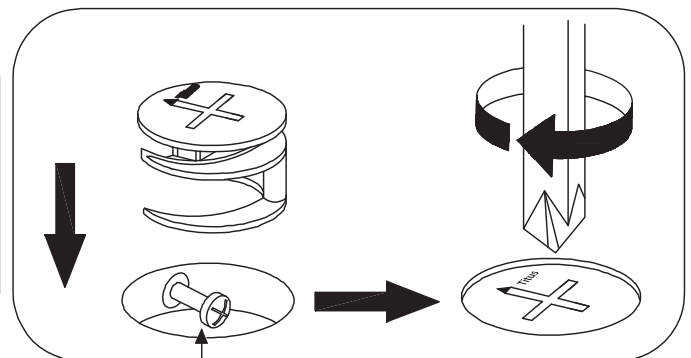

HOME COLLECTION JUDE 2 DRAWER BEDSIDE

Item Code: 428667
Assembly Instructions

SPECIAL TIPS FOR FITTING CAM-LOCKS AND QUICKFIT

CAM-LOCK

Quickfit head needs to be in centre

QUICKFIT

Tighten until shoulder is flush with panel. Do not overtighten or leave too loose. (see example below)