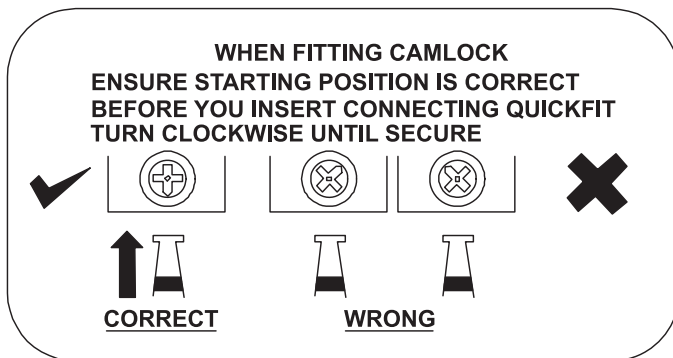

HOME COLLECTION JUDE 2 DRAWER BEDSIDE

Item Code: 428667
Assembly Instructions

SPECIAL TIPS FOR FITTING CAM-LOCKS AND QUICKFIT

CAM-LOCK

Quickfit head needs to be in centre

QUICKFIT

Tighten until shoulder is flush with panel. Do not overtighten or leave too loose. (see example below)