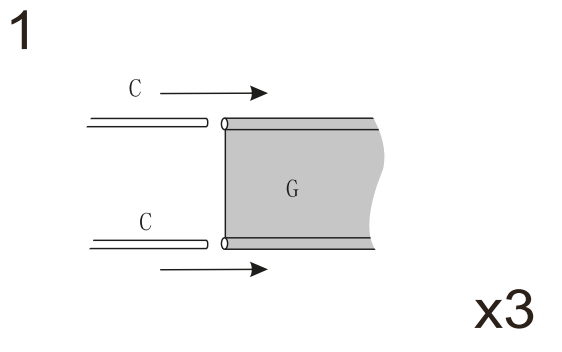

SPACEWAYS

CANVAS WARDROBE WITH DRAWER

Item Code:428861

Assembly Instructions

NA		x4
NB		x12
A		x8
B		x8
C		x8
D		x4
E		x4
F		x1
G		x3
H		x1
I		x1
J		x1
K		x1
L		x1
M		x1
N		x1
O		x1

CAUTION! Do not leave children unsupervised! The product is not a climbing frame or a toy! Make sure that this product is standing on a solid, level surface. Make sure that nobody, especially a child, climbs on or leans against the product. Distribute weight upon this products' surface evenly so that it cannot overturn. Check that the product is stable before using it. Do not lift the product and do not move it when it is loaded. Make sure that all fixings are secure before use. Do not overload. Care and Cleaning: Wipe clean with a damp cloth.

MAX LOADING: 14KG
(SHELF: 3KG EACH / DRAWER: 3KG / HANGER: 5KG)

Domestic Use Only
MADE IN CHINA

B&M Retail, L24 8RJ, UK
www.bmstores.co.uk
B&M France SAS, 8 Rue du Bois Joli, 63800, France