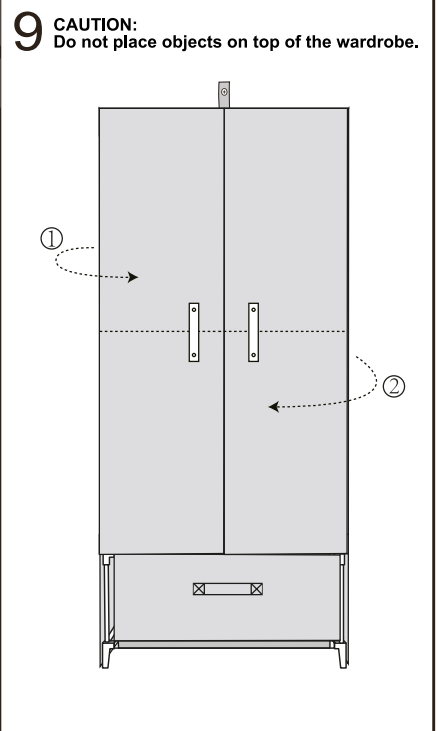

SPACEWAYS

CANVAS WARDROBE WITH DRAWER

Item Code:428861

Assembly Instructions

NA		x4
NB		x12
A		x8
B		x8
C		x8
D		x4
E		x4
F		x1
G		x3
H		x1
I		x1
J		x1
K		x1
L		x1
M		x1
N		x1
O		x1

CAUTION! Do not leave children unsupervised! The product is not a climbing frame or a toy! Make sure that this product is standing on a solid, level surface. Make sure that nobody, especially a child, climbs on or leans against the product. Distribute weight upon this products' surface evenly so that it cannot overturn. Check that the product is stable before using it. Do not lift the product and do not move it when it is loaded. Make sure that all fixings are secure before use. Do not overload. Care and Cleaning: Wipe clean with a damp cloth.