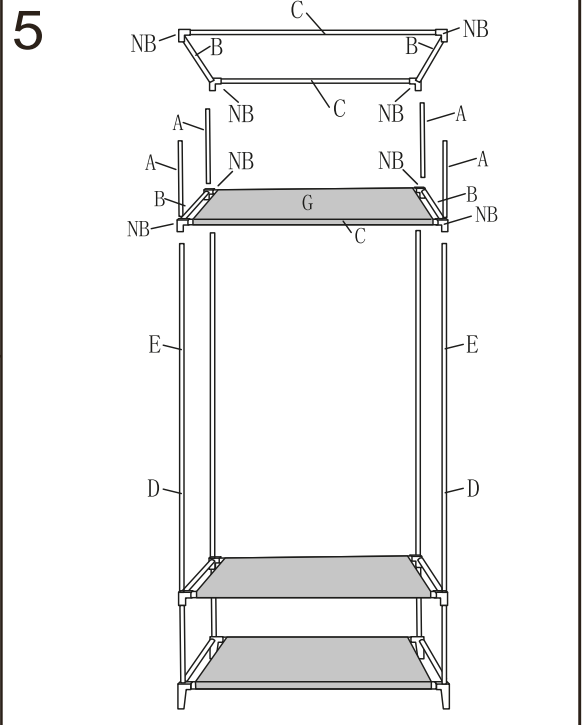

SPACEWAYS

CANVAS WARDROBE WITH DRAWER

Item Code:428861

Assembly Instructions

NA		x4
NB		x12
A		x8
B		x8
C		x8
D		x4
E		x4
F		x1
G		x3
H		x1
I		x1
J		x1
K		x1
L		x1
M		x1
N		x1
O		x1

CAUTION! Do not leave children unsupervised! The product is not a climbing frame or a toy! Make sure that this product is standing on a solid, level surface. Make sure that nobody, especially a child, climbs on or leans against the product. Distribute weight upon this products' surface evenly so that it cannot overturn. Check that the product is stable before using it. Do not lift the product and do not move it when it is loaded. Make sure that all fixings are secure before use. Do not overload. Care and Cleaning: Wipe clean with a damp cloth.

MAX LOADING: 14KG
(SHELF: 3KG EACH / DRAWER: 3KG / HANGER: 5KG)

Domestic Use Only
MADE IN CHINA

B&M Retail, L24 8RJ, UK
www.bmstores.co.uk
B&M France SAS, 8 Rue du Bois Joli, 63800, France