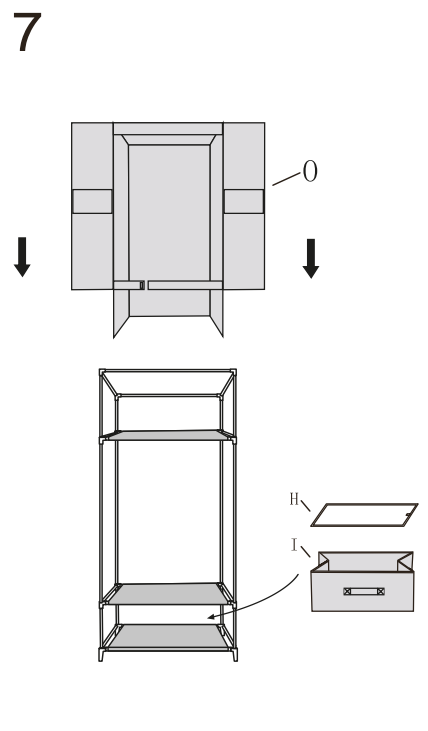

SPACEWAYS

CANVAS WARDROBE WITH DRAWER

Item Code:428861

Assembly Instructions

NA		x4
NB		x12
A		x8
B		x8
C		x8
D		x4
E		x4
F		x1
G		x3
H		x1
I		x1
J		x1
K		x1
L		x1
M		x1
N		x1
O		x1

CAUTION! Do not leave children unsupervised! The product is not a climbing frame or a toy! Make sure that this product is standing on a solid, level surface. Make sure that nobody, especially a child, climbs on or leans against the product. Distribute weight upon this products' surface evenly so that it cannot overturn. Check that the product is stable before using it. Do not lift the product and do not move it when it is loaded. Make sure that all fixings are secure before use. Do not overload. Care and Cleaning: Wipe clean with a damp cloth.

MAX LOADING: 14KG
(SHELF: 3KG EACH / DRAWER: 3KG / HANGER: 5KG)

Domestic Use Only
MADE IN CHINA

B&M Retail, L24 8RJ, UK
www.bmstores.co.uk
B&M France SAS, 8 Rue du Bois Joli, 63800, France