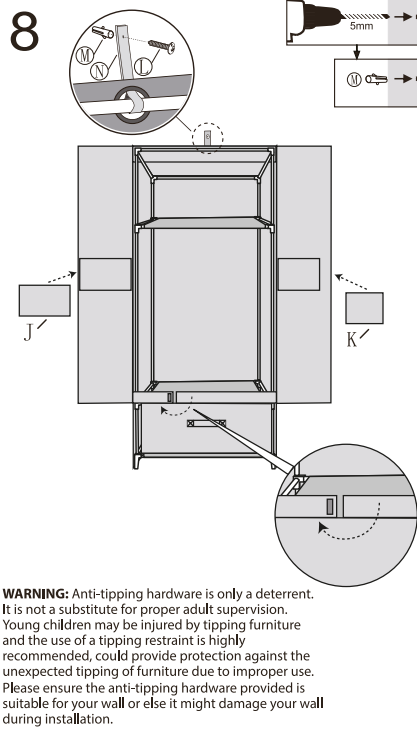

SPACEWAYS

CANVAS WARDROBE WITH DRAWER

Item Code:428861

Assembly Instructions

NA		x4
NB		x12
A		x8
B		x8
C		x8
D		x4
E		x4
F		x1
G		x3
H		x1
I		x1
J		x1
K		x1
L		x1
M		x1
N		x1
O		x1

CAUTION! Do not leave children unsupervised! The product is not a climbing frame or a toy! Make sure that this product is standing on a solid, level surface. Make sure that nobody, especially a child, climbs on or leans against the product. Distribute weight upon this products' surface evenly so that it cannot overturn. Check that the product is stable before using it. Do not lift the product and do not move it when it is loaded. Make sure that all fixings are secure before use. Do not overload. Care and Cleaning: Wipe clean with a damp cloth.

MAX LOADING: 14KG
(SHELF: 3KG EACH / DRAWER: 3KG / HANGER: 5KG)

Domestic Use Only
MADE IN CHINA

B&M Retail, L24 8RJ, UK
www.bmstores.co.uk
B&M France SAS, 8 Rue du Bois Joli, 63800, France