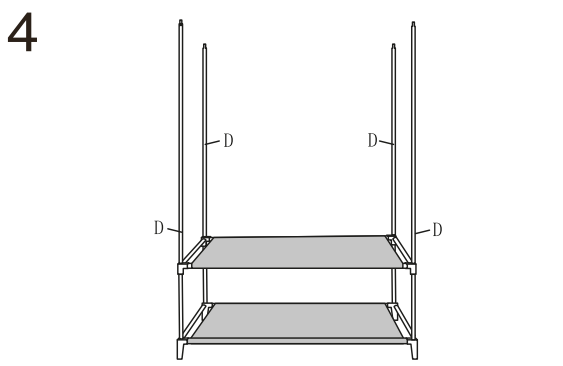

SPACEWAYS

CANVAS WARDROBE WITH DRAWER

Item Code:428861

Assembly Instructions

NA		x4
NB		x12
A		x8
B		x8
C		x8
D		x4
E		x4
F		x1
G		x3
H		x1
I		x1
J		x1
K		x1
L		x1
M		x1
N		x1
O		x1

CAUTION! Do not leave children unsupervised! The product is not a climbing frame or a toy! Make sure that this product is standing on a solid, level surface. Make sure that nobody, especially a child, climbs on or leans against the product. Distribute weight upon this products' surface evenly so that it cannot overturn. Check that the product is stable before using it. Do not lift the product and do not move it when it is loaded. Make sure that all fixings are secure before use. Do not overload. Care and Cleaning: Wipe clean with a damp cloth.

MAX LOADING: 14KG
(SHELF: 3KG EACH / DRAWER: 3KG / HANGER: 5KG)

Domestic Use Only
MADE IN CHINA

B&M Retail, L24 8RJ, UK
www.bmstores.co.uk
B&M France SAS, 8 Rue du Bois Joli, 63800, France