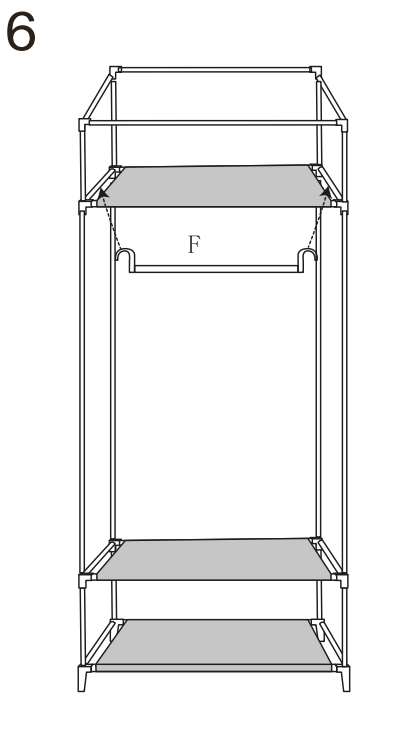

SPACEWAYS

CANVAS WARDROBE WITH DRAWER

Item Code:428861

Assembly Instructions

NA		x4
NB		x12
A		x8
B		x8
C		x8
D		x4
E		x4
F		x1
G		x3
H		x1
I		x1
J		x1
K		x1
L		x1
M		x1
N		x1
O		x1

CAUTION! Do not leave children unsupervised! The product is not a climbing frame or a toy! Make sure that this product is standing on a solid, level surface. Make sure that nobody, especially a child, climbs on or leans against the product. Distribute weight upon this products' surface evenly so that it cannot overturn. Check that the product is stable before using it. Do not lift the product and do not move it when it is loaded. Make sure that all fixings are secure before use. Do not overload. Care and Cleaning: Wipe clean with a damp cloth.

MAX LOADING: 14KG
(SHELF: 3KG EACH / DRAWER: 3KG / HANGER: 5KG)

Domestic Use Only
MADE IN CHINA

B&M Retail, L24 8RJ, UK
www.bmstores.co.uk
B&M France SAS, 8 Rue du Bois Joli, 63800, France