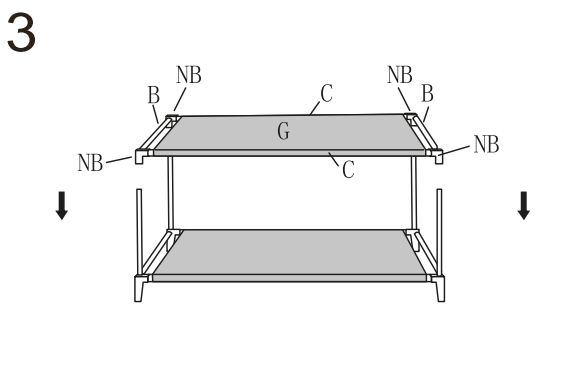

SPACEWAYS

CANVAS WARDROBE WITH DRAWER

Item Code:428861

Assembly Instructions

NA		x4
NB		x12
A		x8
B		x8
C		x8
D		x4
E		x4
F		x1
G		x3
H		x1
I		x1
J		x1
K		x1
L		x1
M		x1
N		x1
O		x1

CAUTION! Do not leave children unsupervised! The product is not a climbing frame or a toy! Make sure that this product is standing on a solid, level surface. Make sure that nobody, especially a child, climbs on or leans against the product. Distribute weight upon this products' surface evenly so that it cannot overturn. Check that the product is stable before using it. Do not lift the product and do not move it when it is loaded. Make sure that all fixings are secure before use. Do not overload. Care and Cleaning: Wipe clean with a damp cloth.

MAX LOADING: 14KG
(SHELF: 3KG EACH / DRAWER: 3KG / HANGER: 5KG)

Domestic Use Only
MADE IN CHINA

B&M Retail, L24 8RJ, UK
www.bmstores.co.uk
B&M France SAS, 8 Rue du Bois Joli, 63800, France