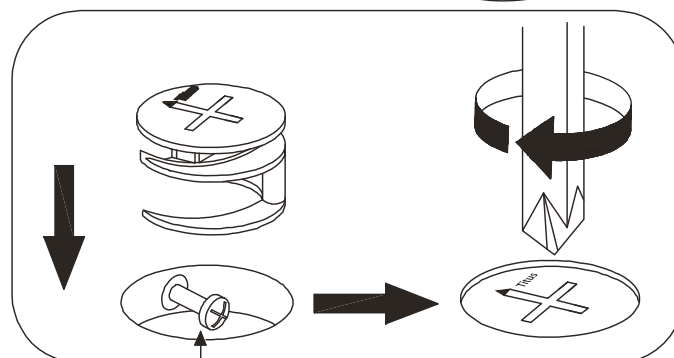

HOME COLLECTION AMELIA BEDSIDE TABLE

Item Code: 434318
Assembly Instructions

SPECIAL TIPS FOR FITTING CAM-LOCKS AND QUICKFIT

CAM-LOCK

Quickfit head needs to be in centre

QUICKFIT

Tighten until shoulder is flush with panel. Do not overtighten or leave too loose. (see example below)