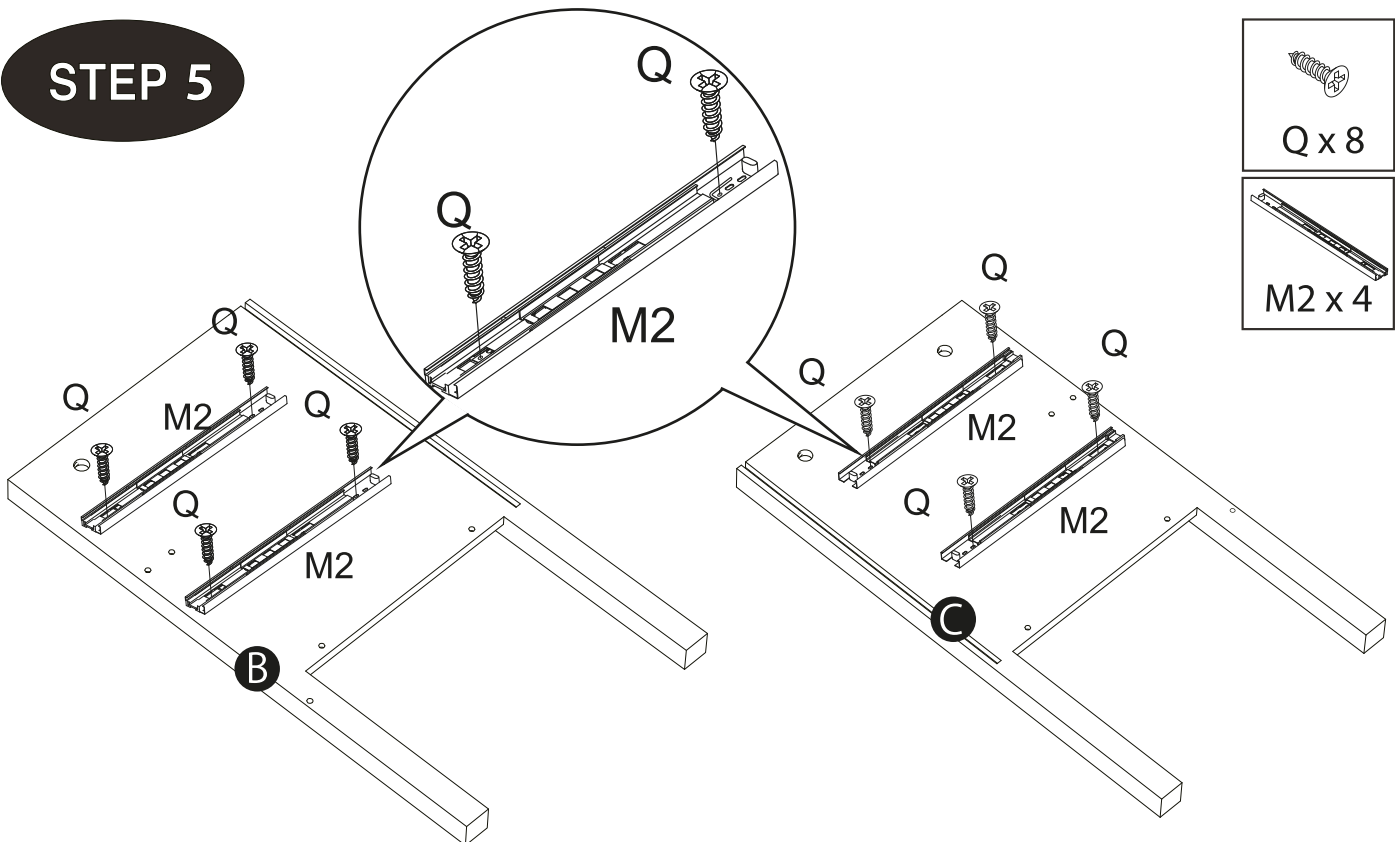

HOME COLLECTION AMELIA BEDSIDE TABLE

Item Code: 434318
Assembly Instructions

STEP 4

- O x 8
- P x 8
- R x 2
- S x 2

x2

STEP 5

- Q x 8
- M2 x 4