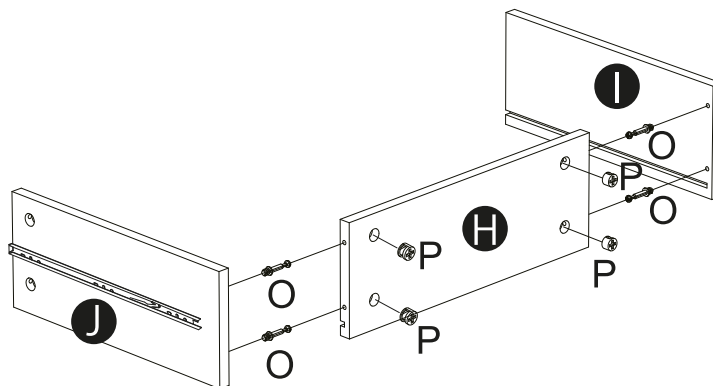

HOME COLLECTION AMELIA BEDSIDE TABLE

Item Code: 434318
Assembly Instructions

SPECIAL TIPS FOR FITTING CAM-LOCKS AND QUICKFIT

CAM-LOCK

Quickfit head needs to be in centre

QUICKFIT

Tighten until shoulder is flush with panel. Do not overtighten or leave too loose. (see example below)

HOME COLLECTION AMELIA BEDSIDE TABLE

Item Code: 434318
Assembly Instructions

STEP 1

Q x 8

M1 x 4

x2

STEP 2

O x 8

P x 8

x2

STEP 3

x2

HOME COLLECTION AMELIA BEDSIDE TABLE

Item Code: 434318
Assembly Instructions

STEP 4

-  O x 8
-  P x 8
-  R x 2
-  S x 2