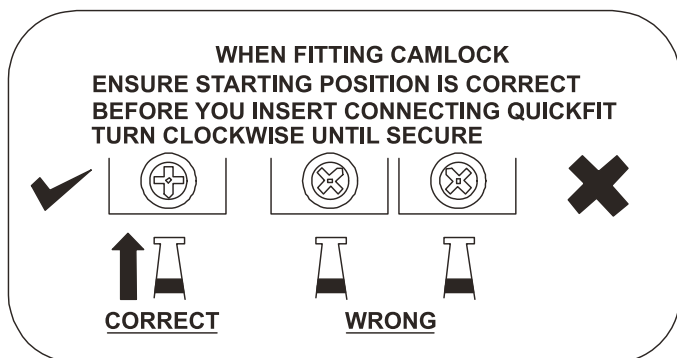

HOME COLLECTION AMELIA BEDSIDE TABLE

Item Code: 434318
Assembly Instructions

SPECIAL TIPS FOR FITTING CAM-LOCKS AND QUICKFIT

CAM-LOCK

Quickfit head needs to be in centre

QUICKFIT

Tighten until shoulder is flush with panel. Do not overtighten or leave too loose. (see example below)