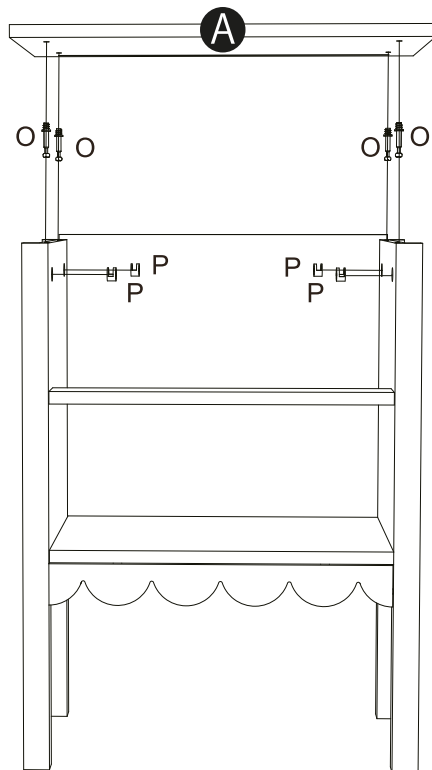

P x 8

x2

STEP 3

x2

HOME COLLECTION AMELIA BEDSIDE TABLE

Item Code: 434318
Assembly Instructions

STEP 4

-  O x 8
-  P x 8
-  R x 2
-  S x 2

x2

STEP 5

-  Q x 8
-  M2 x 4

HOME COLLECTION AMELIA BEDSIDE TABLE

Item Code: 434318
Assembly Instructions

STEP 6

STEP 7

HOME COLLECTION AMELIA BEDSIDE TABLE

Item Code: 434318
Assembly Instructions

STEP 8

T x 4

STEP 9

O x 4

P x 4

HOME COLLECTION AMELIA BEDSIDE TABLE

Item Code: 434318
Assembly Instructions