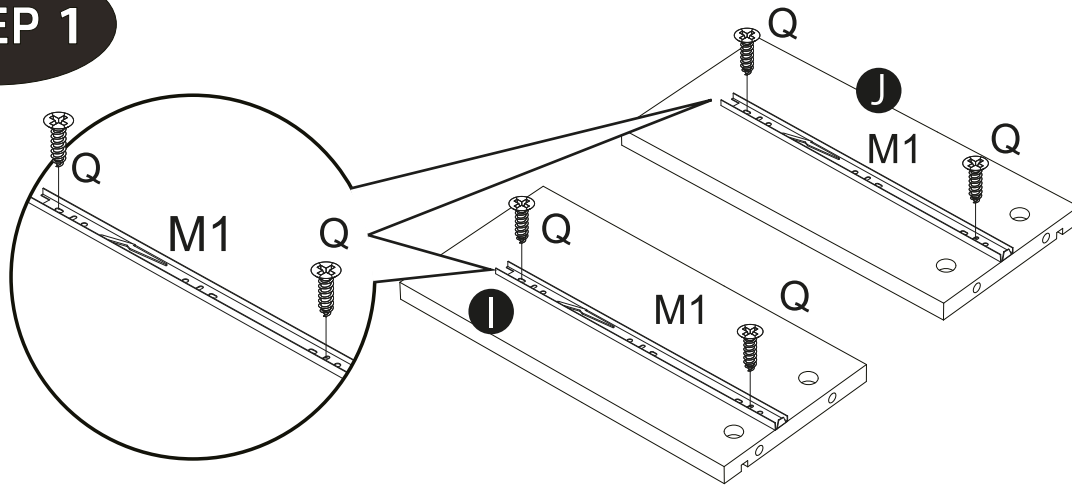

HOME COLLECTION AMELIA BEDSIDE TABLE

Item Code: 434318
Assembly Instructions

STEP 1