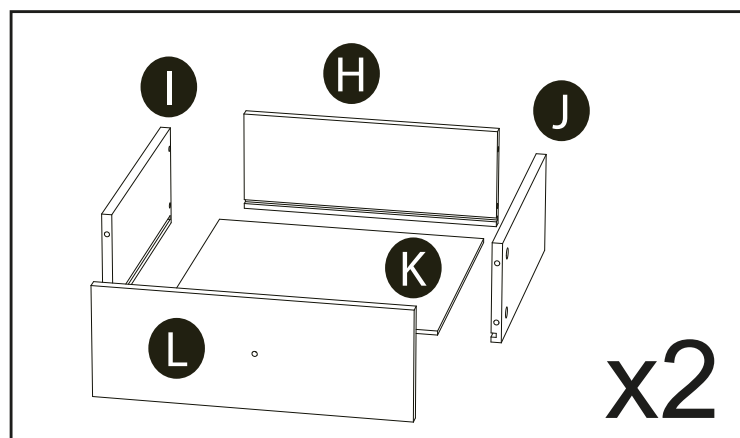

REQUIRED ASSEMBLY SPACE

REQUIRED ASSEMBLY TOOLS

POZI SCREWDRIVER (NOT PROVIDED)

MEASURING TAPE (NOT PROVIDED)

SPIRIT LEVEL (NOT PROVIDED)

ASSEMBLED DIMENSIONS

MAX LOADING: 9KG (TOP: 3KG / DRAWER: 3KG EACH)

HOME COLLECTION AMELIA BEDSIDE TABLE

Item Code: 434318

Assembly Instructions

PART LIST

| NO. | PART LIST | QTY | NO. | PART LIST | QTY |
|-----|------------------|-----|-----|-------------------------|-----|
| A | TOP PANEL | 1 | G | DECORATIVE PANEL | 1 |
| B | LEFT SIDE PANEL | 1 | H | DRAWER BACK PANEL | 2 |
| C | RIGHT SIDE PANEL | 1 | I | DRAWER LEFT SIDE PANEL | 2 |
| D | BACK PANEL | 1 | J | DRAWER RIGHT SIDE PANEL | 2 |
| E | CROSS BAR | 1 | K | DRAWER BOTTOM PANEL | 2 |
| F | BOTTOM PANEL | 1 | L | DRAWER FRONT PANEL | 2 |

HOME COLLECTION AMELIA BEDSIDE TABLE

Item Code: 434318
 Assembly Instructions

HARDWARE LIST

| | | | | | | | | | |
|------------------------------------------------------------------------------------|-------------|------------------------------------------------------------------------------------|------------|------------------------------------------------------------------------------------|------------|-------------------------------------------------------------------------------------|-------------|-------------------------------------------------------------------------------------|-------------|
| M1 | x 4 | M2 | x 4 | N | x 2 | O | x 30 | P | x 30 |
|  | |  | |  | |  | |  | |
| RUNNER | | RUNNER | | WOODEN DOWEL | | QUICK FIT | | CAM LOCK | |
| Q | x 16 | R | x 2 | S | x 2 | T | x 4 | | |
|  | |  | |  | |  | | | |
| SCREW | | BUTTON HANDLE | | SCREW | | FELT | | | |

HOME COLLECTION AMELIA BEDSIDE TABLE

Item Code: 434318
Assembly Instructions

SPECIAL TIPS FOR FITTING CAM-LOCKS AND QUICKFIT

CAM-LOCK

Quickfit head needs to be in centre

QUICKFIT

Tighten until shoulder is flush with panel. Do not overtighten or leave too loose. (see example below)