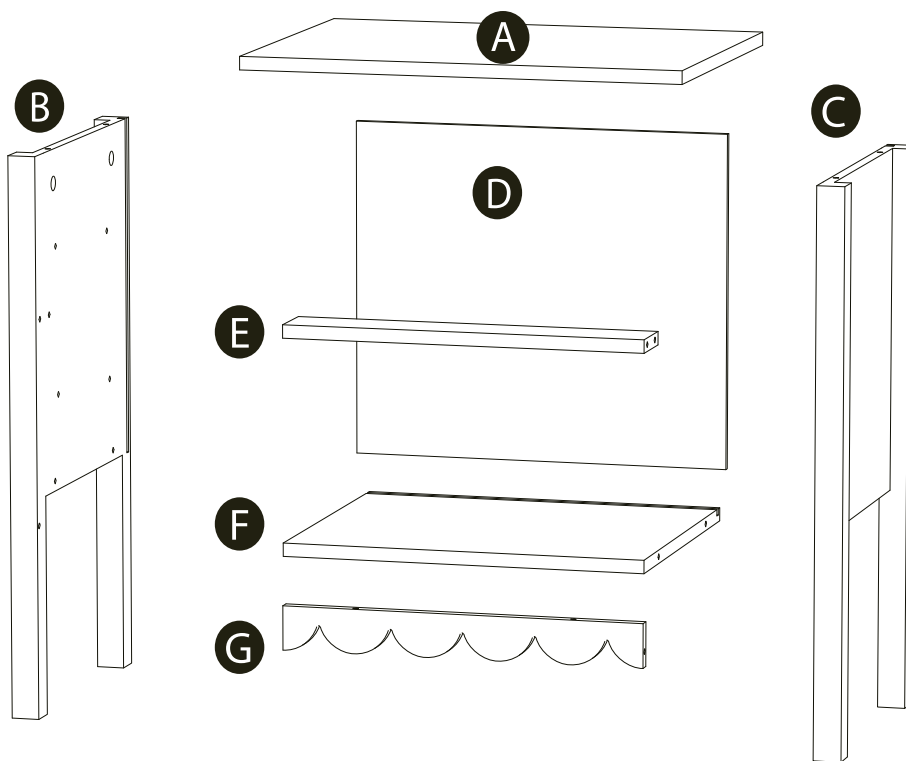

REQUIRED ASSEMBLY SPACE

REQUIRED ASSEMBLY TOOLS

POZI SCREWDRIVER (NOT PROVIDED)

MEASURING TAPE (NOT PROVIDED)

SPIRIT LEVEL (NOT PROVIDED)

ASSEMBLED DIMENSIONS

MAX LOADING: 9KG (TOP: 3KG / DRAWER: 3KG EACH)

HOME COLLECTION AMELIA BEDSIDE TABLE

Item Code: 434318

Assembly Instructions

PART LIST

| NO. | PART LIST | QTY | NO. | PART LIST | QTY |
|-----|------------------|-----|-----|-------------------------|-----|
| A | TOP PANEL | 1 | G | DECORATIVE PANEL | 1 |
| B | LEFT SIDE PANEL | 1 | H | DRAWER BACK PANEL | 2 |
| C | RIGHT SIDE PANEL | 1 | I | DRAWER LEFT SIDE PANEL | 2 |
| D | BACK PANEL | 1 | J | DRAWER RIGHT SIDE PANEL | 2 |
| E | CROSS BAR | 1 | K | DRAWER BOTTOM PANEL | 2 |
| F | BOTTOM PANEL | 1 | L | DRAWER FRONT PANEL | 2 |

HOME COLLECTION AMELIA BEDSIDE TABLE

Item Code: 434318
 Assembly Instructions

HARDWARE LIST

| | | | | | | | | | |
|------------------------------------------------------------------------------------|-------------|------------------------------------------------------------------------------------|------------|------------------------------------------------------------------------------------|------------|-------------------------------------------------------------------------------------|-------------|-------------------------------------------------------------------------------------|-------------|
| M1 | x 4 | M2 | x 4 | N | x 2 | O | x 30 | P | x 30 |
|  | |  | |  | |  | |  | |
| RUNNER | | RUNNER | | WOODEN DOWEL | | QUICK FIT | | CAM LOCK | |
| Q | x 16 | R | x 2 | S | x 2 | T | x 4 | | |
|  | |  | |  | |  | | | |
| SCREW | | BUTTON HANDLE | | SCREW | | FELT | | | |