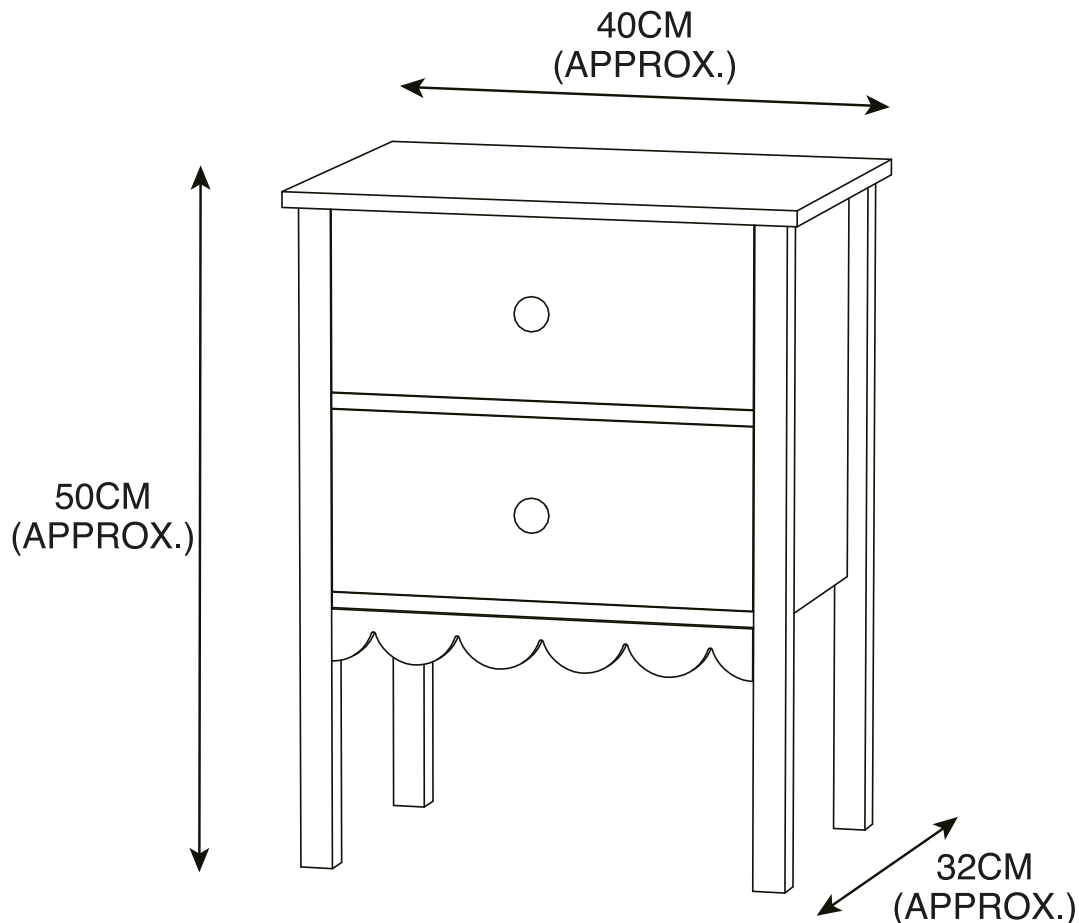

AMELIA BEDSIDE TABLE

Item Code: 434318

Assembly Instructions

HOME
COLLECTION

30min

APPROXIMATE ASSEMBLY TIME

1 PERSON ASSEMBLY

FLOOR AREA
1M X 1M

REQUIRED ASSEMBLY SPACE

REQUIRED ASSEMBLY TOOLS

POZI SCREWDRIVER (NOT PROVIDED)

MEASURING TAPE (NOT PROVIDED)

SPIRIT LEVEL (NOT PROVIDED)

ASSEMBLED DIMENSIONS

MAX LOADING: 9KG (TOP: 3KG / DRAWER: 3KG EACH)

HOME COLLECTION AMELIA BEDSIDE TABLE

Item Code: 434318

Assembly Instructions

PART LIST

| NO. | PART LIST | QTY | NO. | PART LIST | QTY |
|-----|------------------|-----|-----|-------------------------|-----|
| A | TOP PANEL | 1 | G | DECORATIVE PANEL | 1 |
| B | LEFT SIDE PANEL | 1 | H | DRAWER BACK PANEL | 2 |
| C | RIGHT SIDE PANEL | 1 | I | DRAWER LEFT SIDE PANEL | 2 |
| D | BACK PANEL | 1 | J | DRAWER RIGHT SIDE PANEL | 2 |
| E | CROSS BAR | 1 | K | DRAWER BOTTOM PANEL | 2 |
| F | BOTTOM PANEL | 1 | L | DRAWER FRONT PANEL | 2 |

HOME COLLECTION AMELIA BEDSIDE TABLE

Item Code: 434318
 Assembly Instructions

HARDWARE LIST

| | | | | | | | | | |
|------------------------------------------------------------------------------------|-------------|------------------------------------------------------------------------------------|------------|------------------------------------------------------------------------------------|------------|-------------------------------------------------------------------------------------|-------------|-------------------------------------------------------------------------------------|-------------|
| M1 | x 4 | M2 | x 4 | N | x 2 | O | x 30 | P | x 30 |
|  | |  | |  | |  | |  | |
| RUNNER | | RUNNER | | WOODEN DOWEL | | QUICK FIT | | CAM LOCK | |
| Q | x 16 | R | x 2 | S | x 2 | T | x 4 | | |
|  | |  | |  | |  | | | |
| SCREW | | BUTTON HANDLE | | SCREW | | FELT | | | |