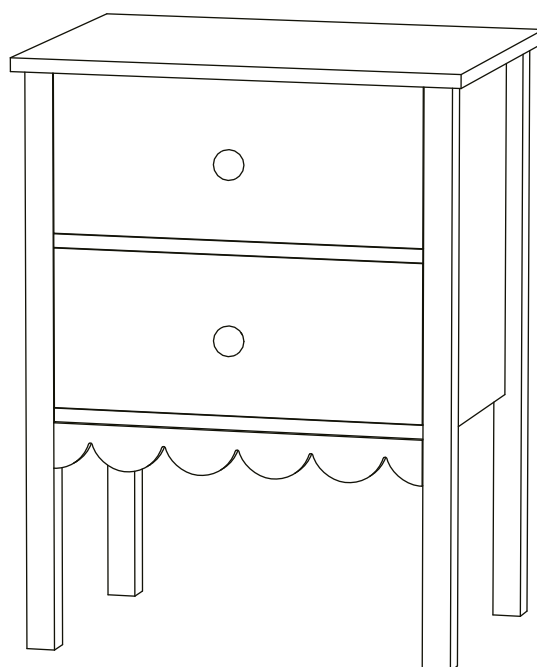

STEP 11

Domestic use only

B&M Retail, L24 8RJ, UK

www.bmstores.co.uk

B&M France SAS, 8 Rue du Bois Joli, 63800, France

MADE IN CHINA