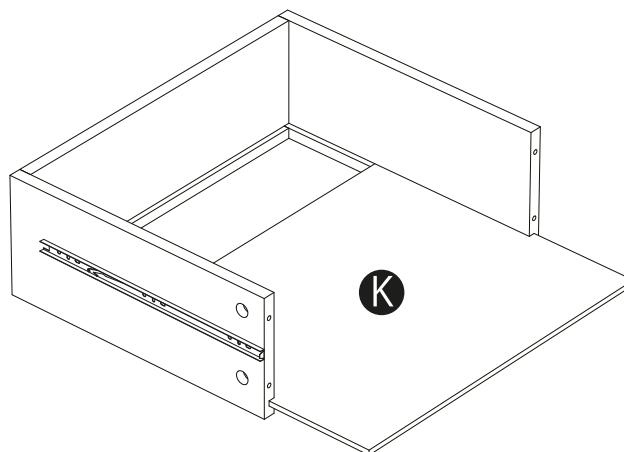

HOME COLLECTION AMELIA BEDSIDE TABLE

Item Code: 434318
Assembly Instructions

SPECIAL TIPS FOR FITTING CAM-LOCKS AND QUICKFIT

CAM-LOCK

Quickfit head needs to be in centre

QUICKFIT

Tighten until shoulder is flush with panel. Do not overtighten or leave too loose. (see example below)

HOME COLLECTION AMELIA BEDSIDE TABLE

Item Code: 434318
Assembly Instructions

STEP 1

Q x 8

M1 x 4

x2

STEP 2

O x 8

P x 8

x2

STEP 3

x2

HOME COLLECTION AMELIA BEDSIDE TABLE

Item Code: 434318
Assembly Instructions

STEP 4

-  O x 8
-  P x 8
-  R x 2
-  S x 2