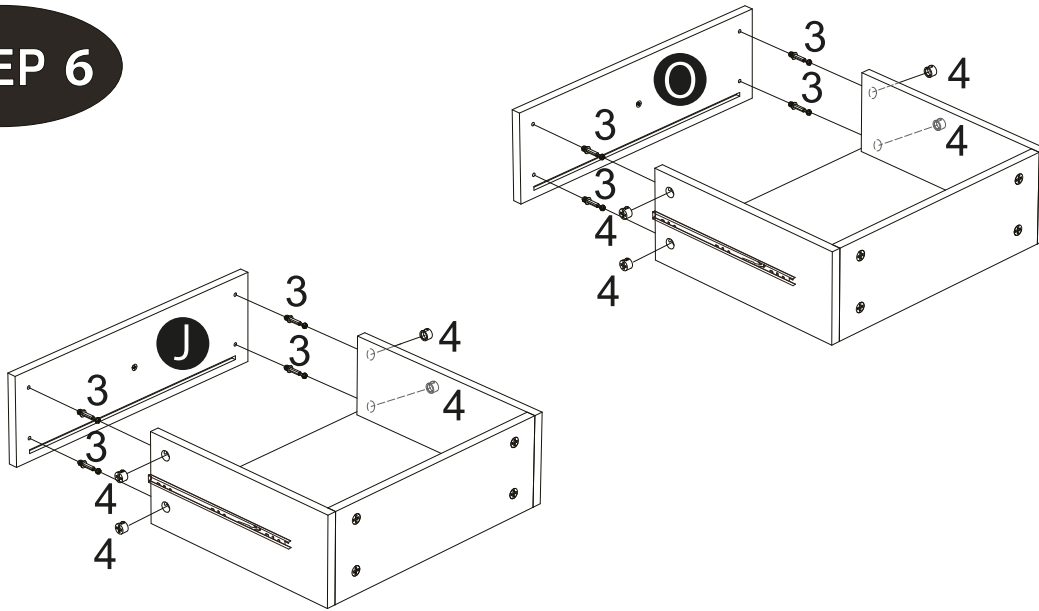

Item Code: 434330

Assembly Instructions

STEP 4

STEP 5

HOME COLLECTION AMELIA 5 DRAWER CHEST

Item Code: 434330
Assembly Instructions

STEP 6

STEP 7