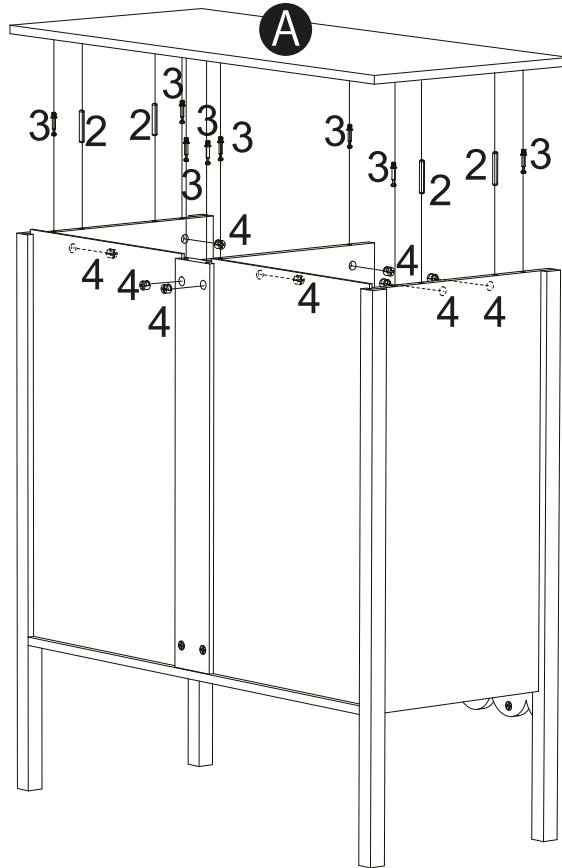

HOME COLLECTION AMELIA 5 DRAWER CHEST

Item Code: 434330

Assembly Instructions

STEP 14