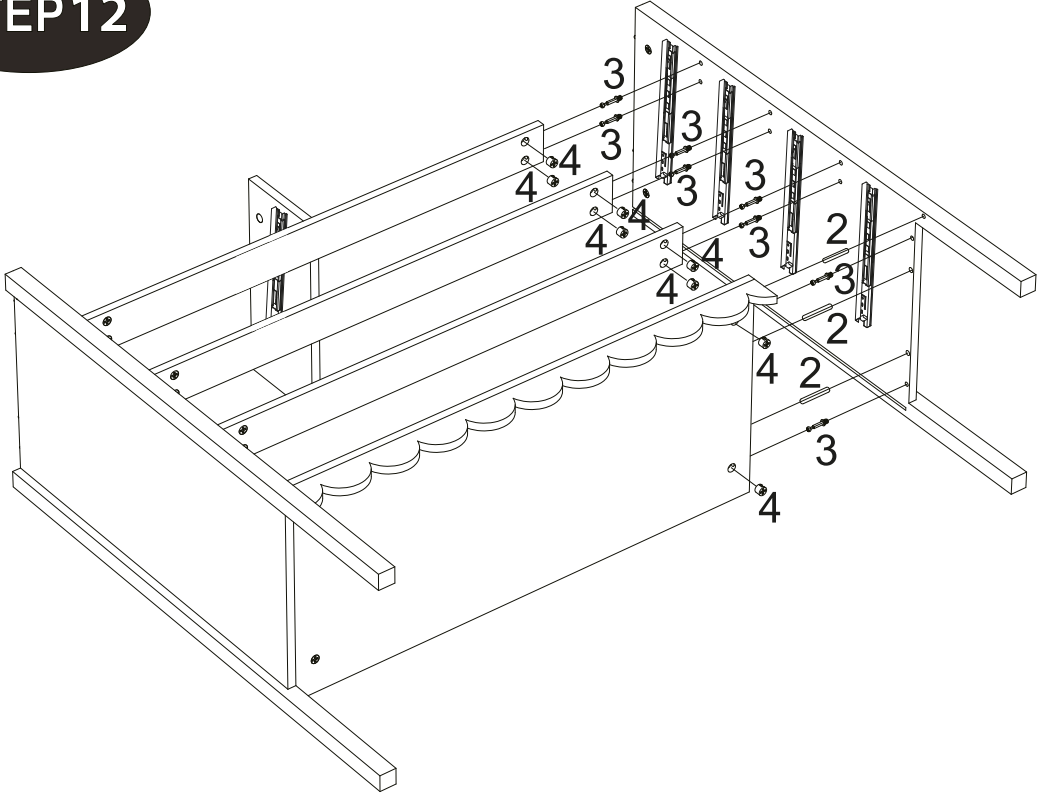

Assembly Instructions

STEP 10

STEP 11

HOME COLLECTION AMELIA 5 DRAWER CHEST

Item Code: 434330
Assembly Instructions

STEP 12

- 
2 x 3
- 
3 x 8
- 
4 x 8

STEP 13