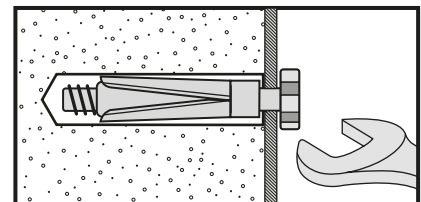

1. General Purpose Wall Plug

Generally, aerated blocks should not be used to support heavy loads, use a specialist fitting in this case. For light loads, general purpose wall plugs can be used.

2. Plasterboard Wall Plug

For use when attaching light loads onto plasterboard partitions.

3. Cavity Fixing Wall Plug

For use with plasterboard partitions or hollow wooden doors.

4. Cavity Fixing Heavy Duty Wall Plug

For use when fitting or supporting heavy loads such as shelving and wall cabinets.

5. Hammer Fixing Wall Plug

For use with concrete block or brick walls, or walls stuck with plasterboard. The hammer fixing allows it to be fixed to the wall rather than the plasterboard. Always check the fixing is secure to the retaining wall.