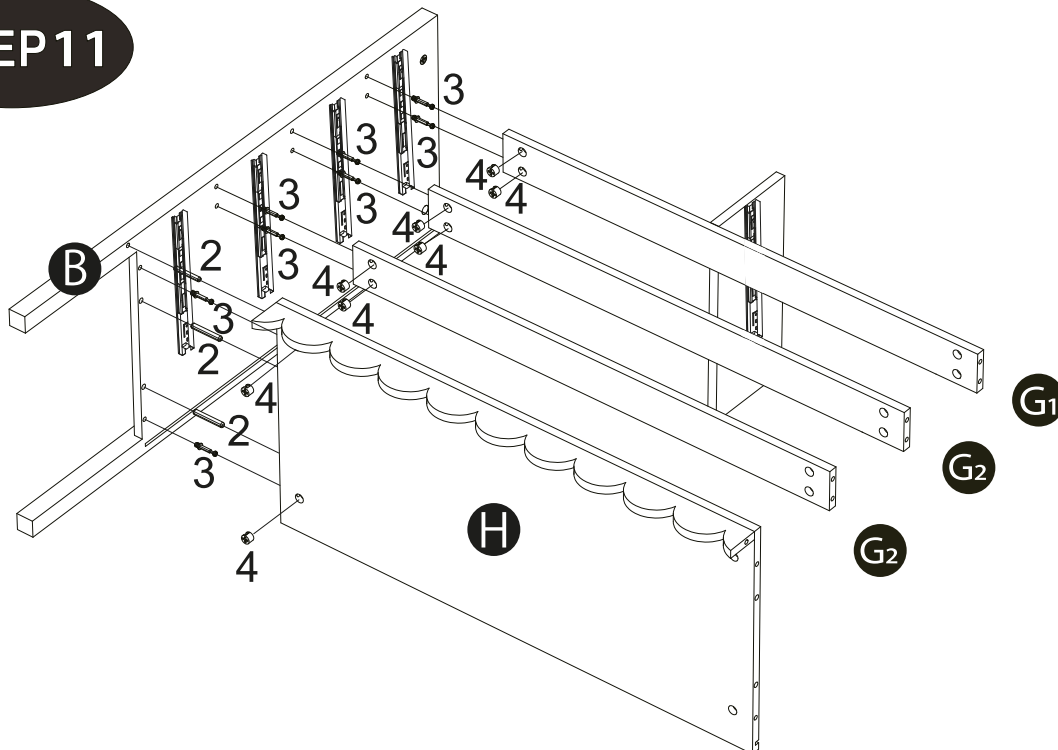

Assembly Instructions

STEP 10

STEP 11

HOME COLLECTION AMELIA 5 DRAWER CHEST

Item Code: 434330
Assembly Instructions

STEP 12

- 
2 x 3
- 
3 x 8
- 
4 x 8

STEP 13