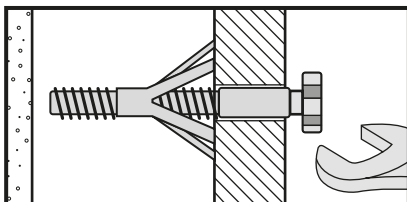

- ☑ If you are unsure, please select a larger screw and wall plug.
- ☑ Ensure that you use the recommended drill bit to match the wall plug and hole size.
- ☑ Take extra care when drilling high walls, ceiling and ceramic tiles. Ensure wall plugs are inserted beyond the thickness of the ceramic tiles to avoid splitting or cracking.
- ☑ Ensure that wall plugs are well fitted and are a tight fit in the drilled hole.

Types Of Walls

Use one of the following types of wall plug (not included) if your walls are made of brick, breeze block, concrete, stone or wood. Screws may be able to be fixed directly to solid wood walls as they will provide a secure anchor point.

1. General Purpose Wall Plug

Generally, aerated blocks should not be used to support heavy loads, use a specialist fitting in this case. For light loads, general purpose wall plugs can be used.

2. Plasterboard Wall Plug

For use when attaching light loads onto plasterboard partitions.

3. Cavity Fixing Wall Plug

For use with plasterboard partitions or hollow wooden doors.

4. Cavity Fixing Heavy Duty Wall Plug

For use when fitting or supporting heavy loads such as shelving and wall cabinets.