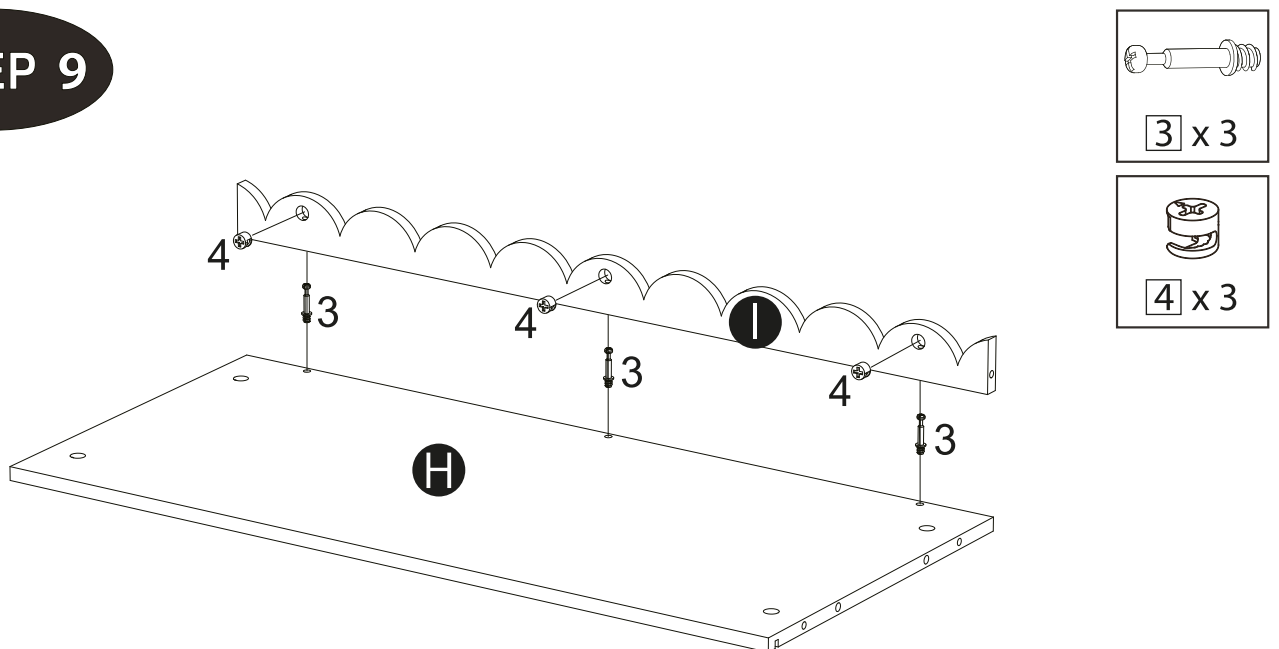

x3

HOME COLLECTION AMELIA 5 DRAWER CHEST

Item Code: 434330

Assembly Instructions

STEP 8

STEP 9

HOME COLLECTION AMELIA 5 DRAWER CHEST

Item Code: 434330