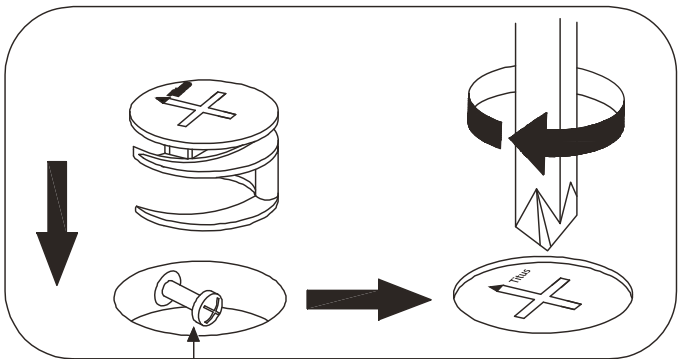

HOME COLLECTION AMELIA 5 DRAWER CHEST

Item Code: 434330
Assembly Instructions

SPECIAL TIPS FOR FITTING CAM-LOCKS AND QUICKFIT

CAM-LOCK

WHEN FITTING CAMLOCK
ENSURE STARTING POSITION IS CORRECT
BEFORE YOU INSERT CONNECTING QUICKFIT
TURN CLOCKWISE UNTIL SECURE

Quickfit head needs to be in centre

QUICKFIT

Tighten until shoulder is flush with panel. Do not overtighten or leave too loose. (see example below)

HOME COLLECTION AMELIA 5 DRAWER CHEST

Item Code: 434330 Assembly Instructions