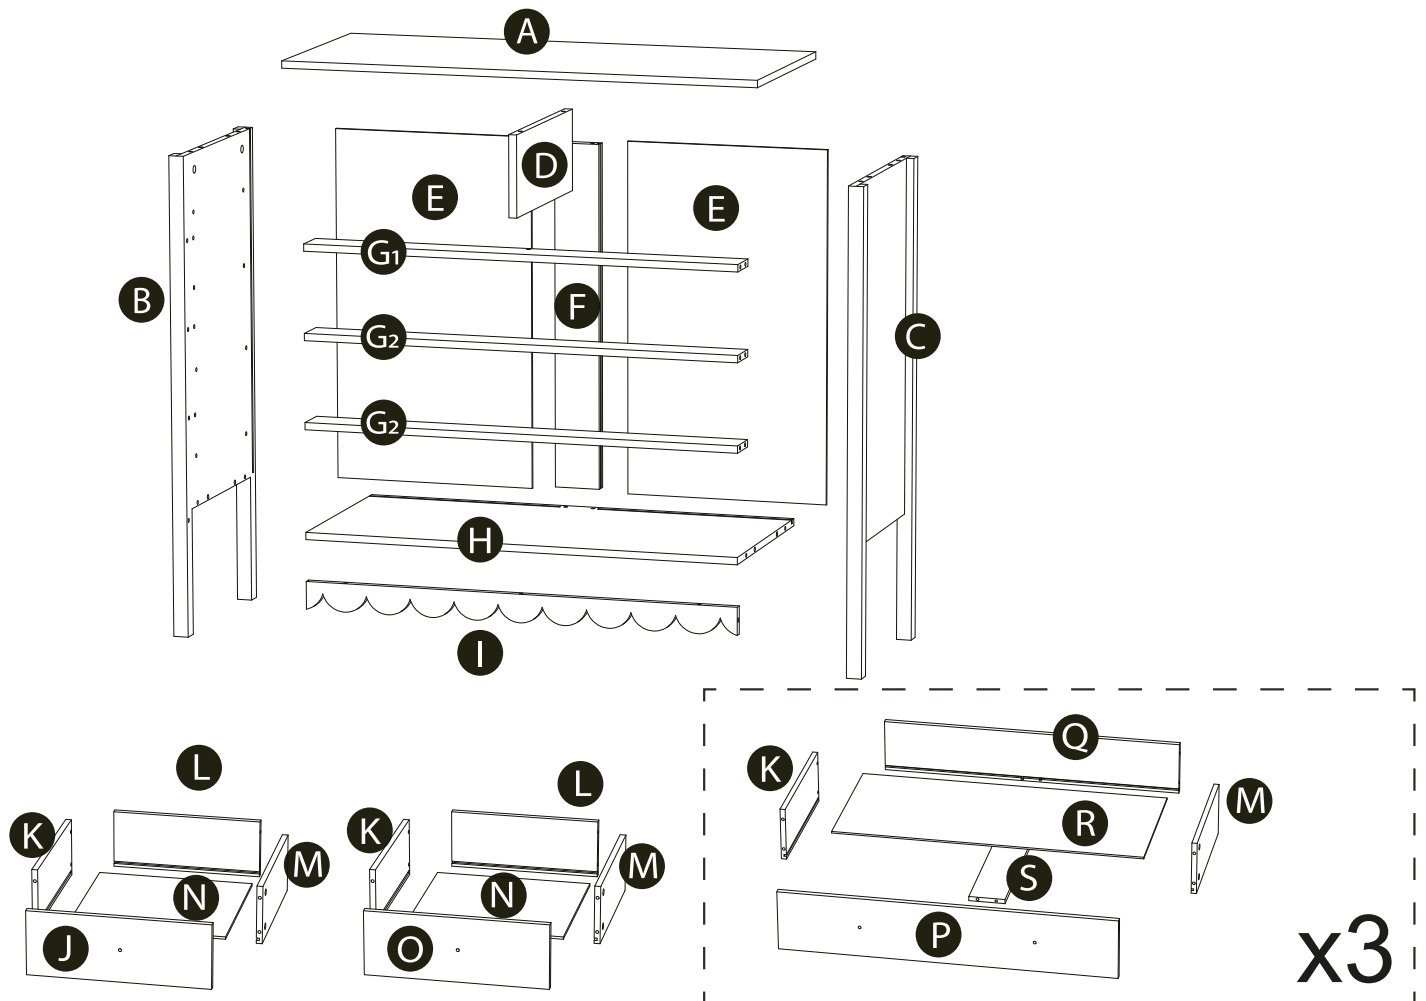

HOME COLLECTION AMELIA 5 DRAWER CHEST

Item Code: 434330

Assembly Instructions

PART LIST

NO.	PART LIST	QTY	NO.	PART LIST	QTY
A	TOP PANEL	1	J	DRAWER FRONT PANEL	1
B	LEFT SIDE PANEL	1	K	DRAWER LEFT SIDE PANEL	5
C	RIGHT SIDE PANEL	1	L	DRAWER BACK PANEL	2
D	MIDDLE PANEL	1	M	DRAWER RIGHT SIDE PANEL	5
E	BACK PANEL	2	N	DRAWER BOTTOM PANEL	2
F	BACK PANEL SUPPORT BAR	1	O	DRAWER FRONT PANEL	1
G ₁	CROSS BAR	1	P	DRAWER FRONT PANEL	3
G ₂	CROSS BAR	2	Q	DRAWER BACK PANEL	3
H	BOTTOM PANEL	1	R	DRAWER BOTTOM PANEL	3
I	DECORATIVE PANEL	1	S	DRAWER SUPPORT BAR	3