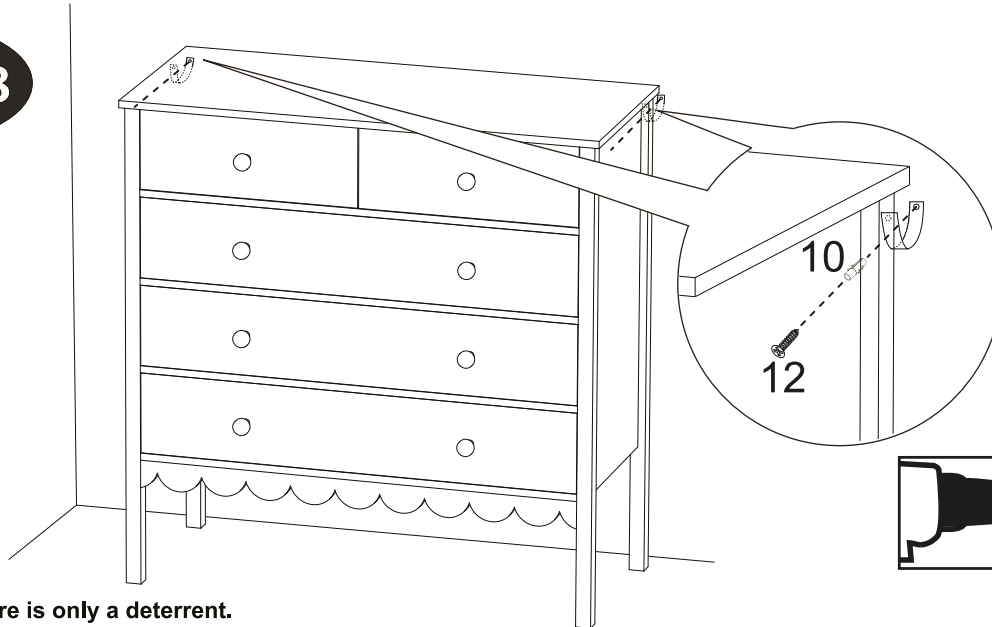

HOME COLLECTION AMELIA 5 DRAWER CHEST

Item Code: 434330

Assembly Instructions

STEP 18

WARNING:

Anti-tipping hardware is only a deterrent.
It is not a substitute for proper adult supervision.

Young children may be injured by tipping furniture and the use of a tipping restraint is highly recommended.

This hardware, when properly installed, could provide protection against the unexpected tipping of furniture due to improper use.

Please ensure the anti-tipping hardware provided is suitable for your wall or else it might damage your wall during installation.