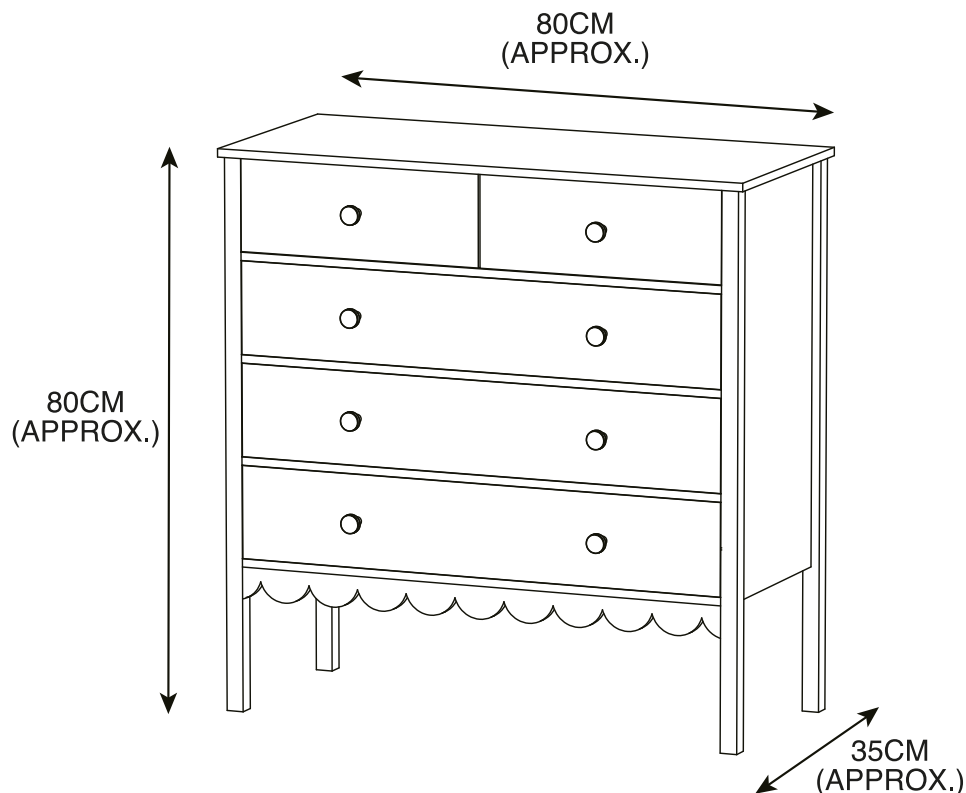

ASSEMBLED DIMENSIONS

MAX LOADING: 20KG (TOP: 4KG / SMALL DRAWER: 2KG EACH / LARGE DRAWER: 4KG EACH)