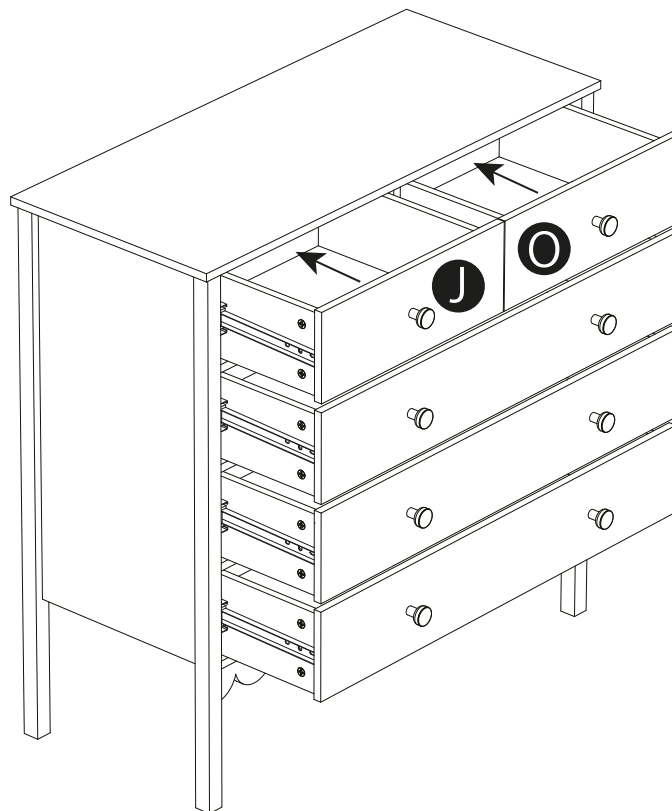

- 
3 x 2
- 
4 x 2

HOME COLLECTION AMELIA 5 DRAWER CHEST

Item Code: 434330

Assembly Instructions

STEP 14

STEP 15

HOME COLLECTION AMELIA 5 DRAWER CHEST

Item Code: 434330