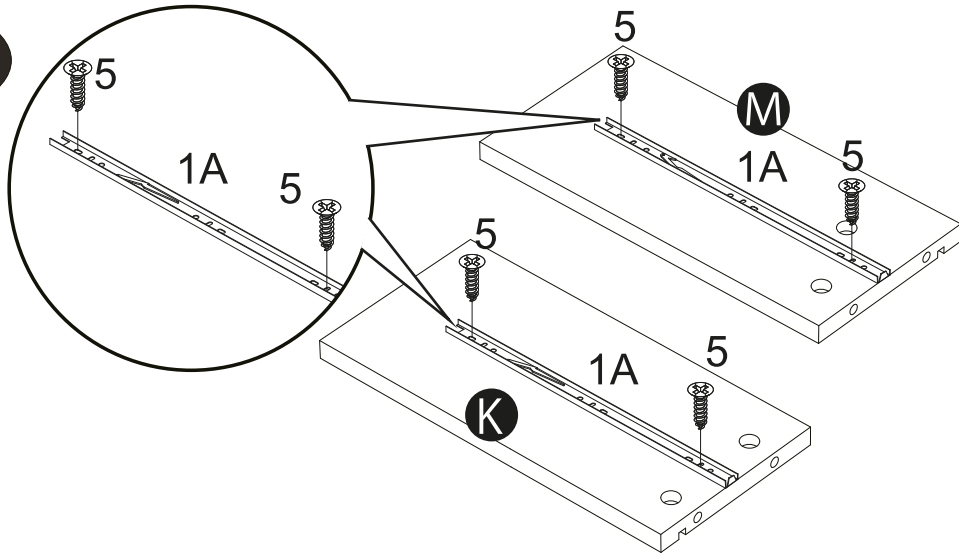

HOME COLLECTION AMELIA 5 DRAWER CHEST

Item Code: 434330

Assembly Instructions

STEP 1