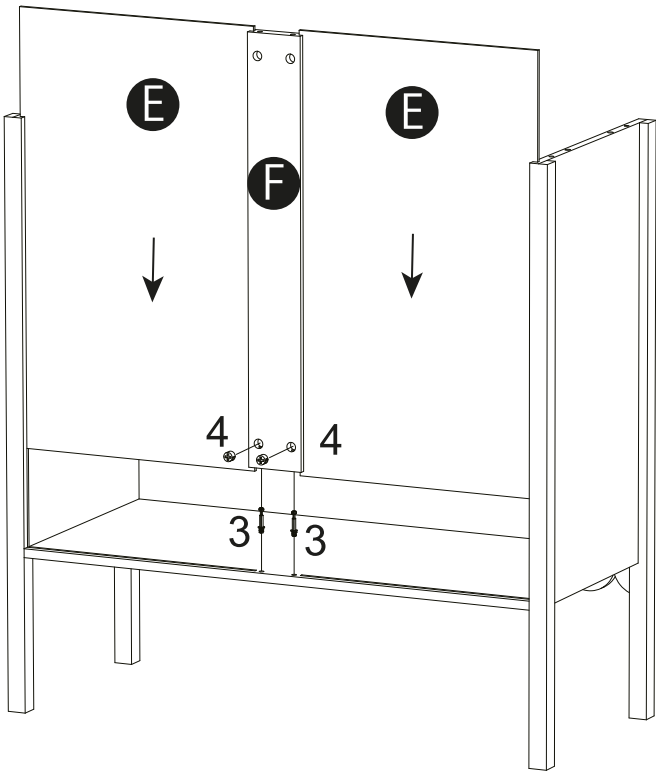

Assembly Instructions

STEP 10

STEP 11

HOME COLLECTION AMELIA 5 DRAWER CHEST

Item Code: 434330
Assembly Instructions

STEP 12

- 
2 x 3
- 
3 x 8
- 
4 x 8

STEP 13