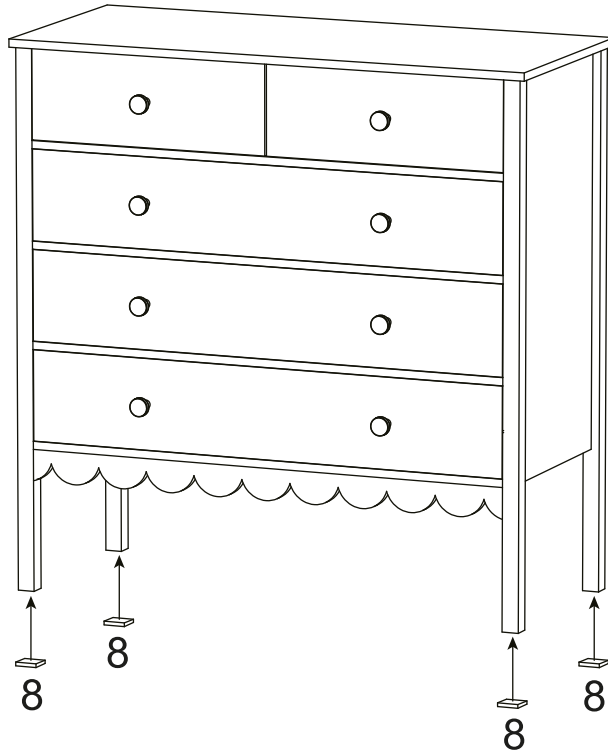

HOME COLLECTION AMELIA 5 DRAWER CHEST

Item Code: 434330

Assembly Instructions

STEP 16