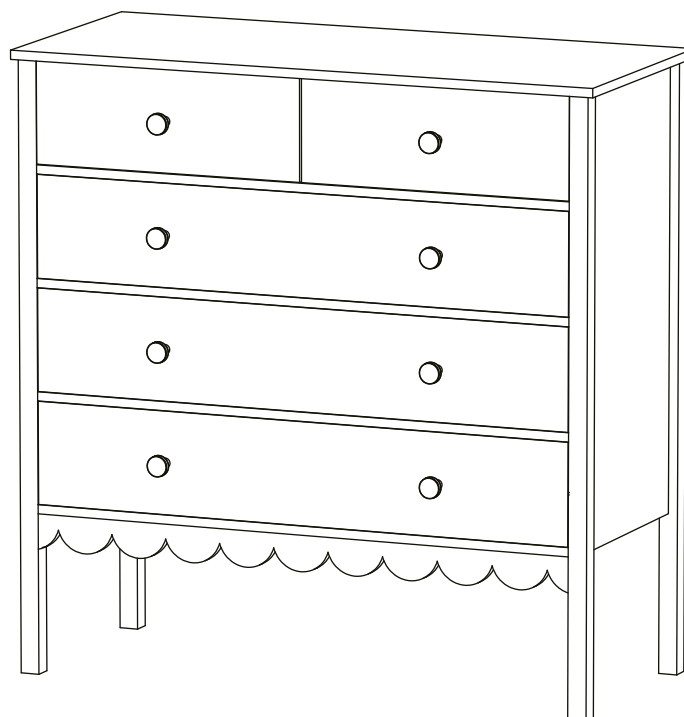

STEP 19

Domestic use only

B&M Retail, L24 8RJ, UK

www.bmstores.co.uk

B&M France SAS, 8 Rue du Bois Joli, 63800, France

MADE IN CHINA