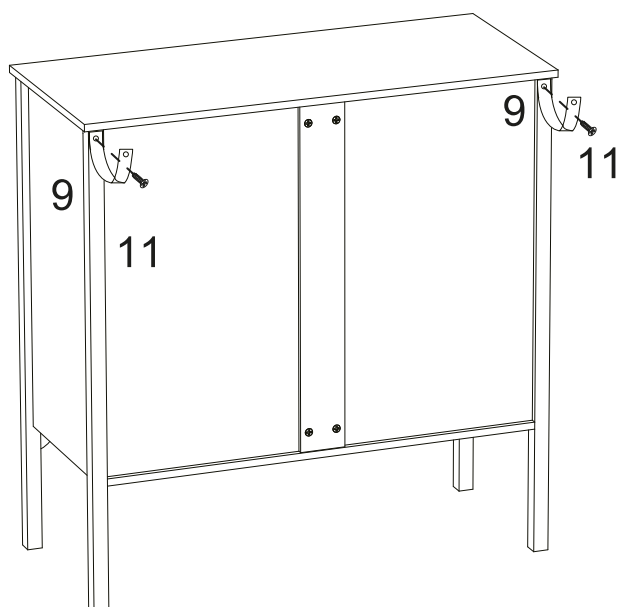

HOME COLLECTION AMELIA 5 DRAWER CHEST

Item Code: 434330

Assembly Instructions

STEP 16

8 x 4

STEP 17

9 x 2

11 x 2