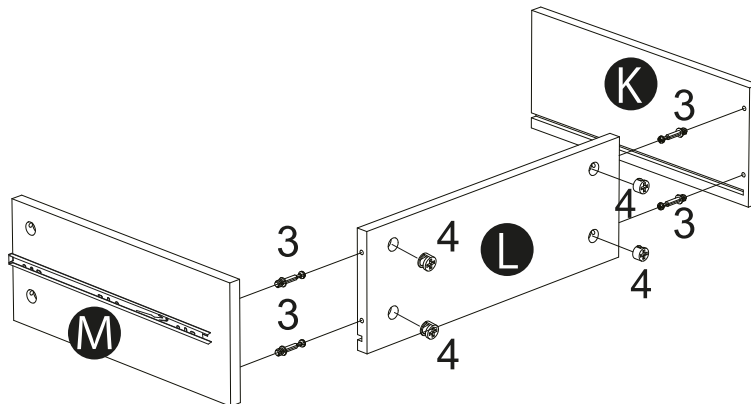

HOME COLLECTION AMELIA 5 DRAWER CHEST

Item Code: 434330

Assembly Instructions

STEP 1

x5

STEP 2

x2

STEP 3

x2