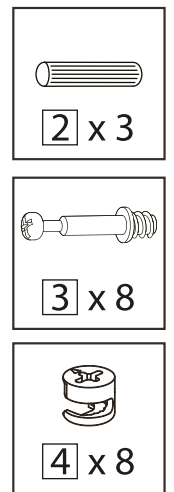

HOME COLLECTION AMELIA 5 DRAWER CHEST

Item Code: 434330

Assembly Instructions

STEP 10

STEP 11