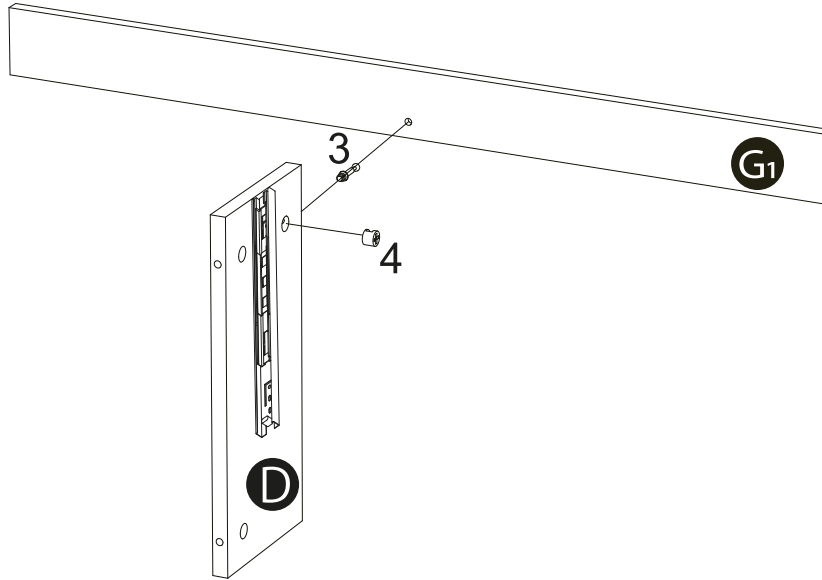

Assembly Instructions

STEP 10

STEP 11

HOME COLLECTION AMELIA 5 DRAWER CHEST

Item Code: 434330
Assembly Instructions

STEP 12

- 
2 x 3
- 
3 x 8
- 
4 x 8

STEP 13