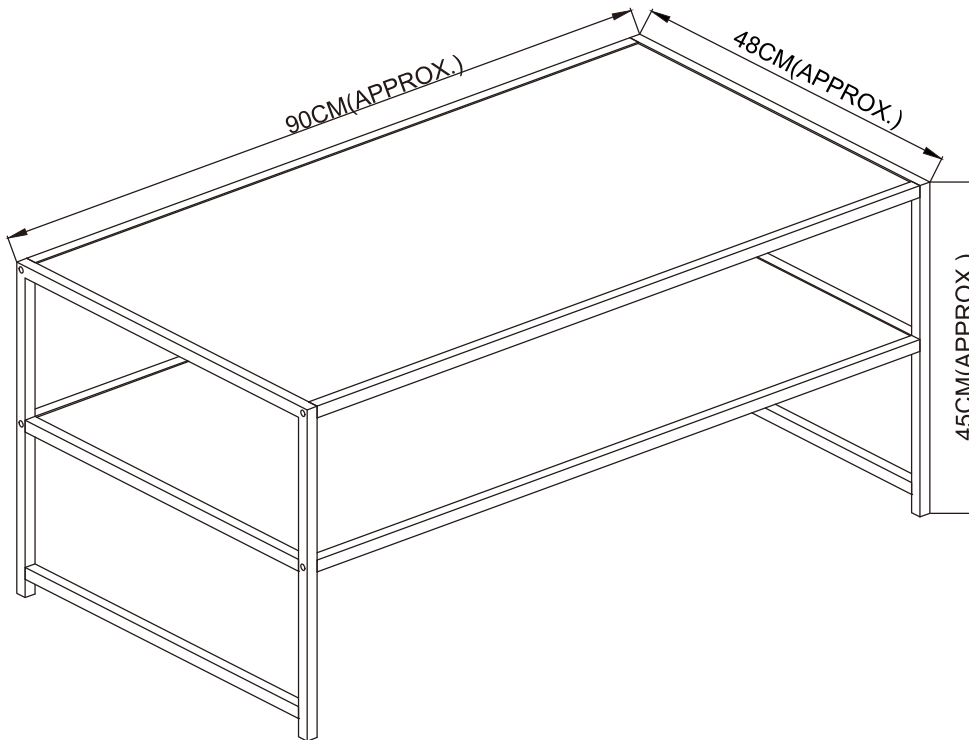

TROMSØ

COFFEE TABLE

Item Code: 434365
Assembly Instructions

15min

APPROXIMATE ASSEMBLY TIME

2 PERSONS ASSEMBLY

FLOOR AREA
1Mx1M

REQUIRED ASSEMBLY SPACE

REQUIRED ASSEMBLY TOOL

ALLEN WRENCH

ASSEMBLED DIMENSIONS

MAX. LOADING: 20KG (TOP: 15KG / SHELF: 5KG)

TROMOS COFFEE TABLE

Item Code: 434365

Assembly Instructions

PART LIST