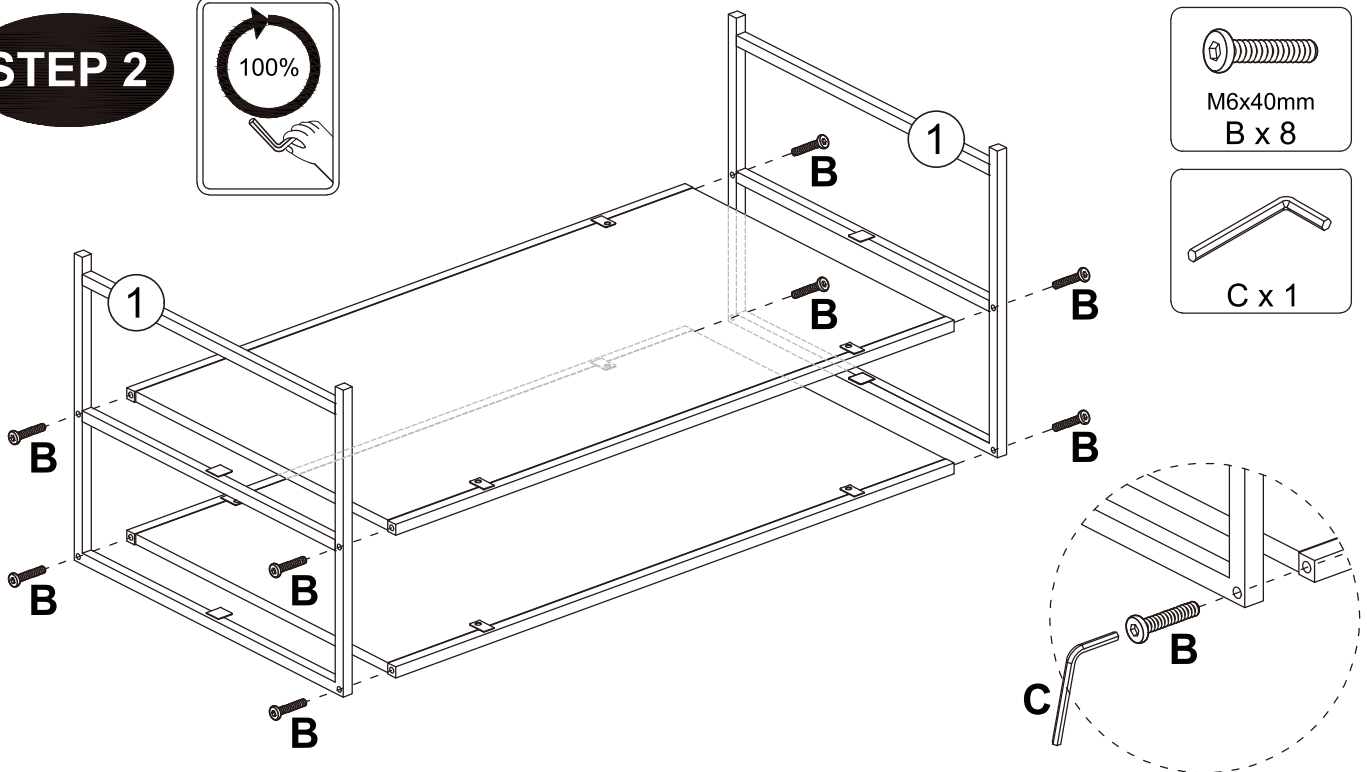

TROMOS COFFEE TABLE

Item Code: 434365

Assembly Instructions

STEP 1

M6x12mm
A x 8

C x 1

x2

STEP 2