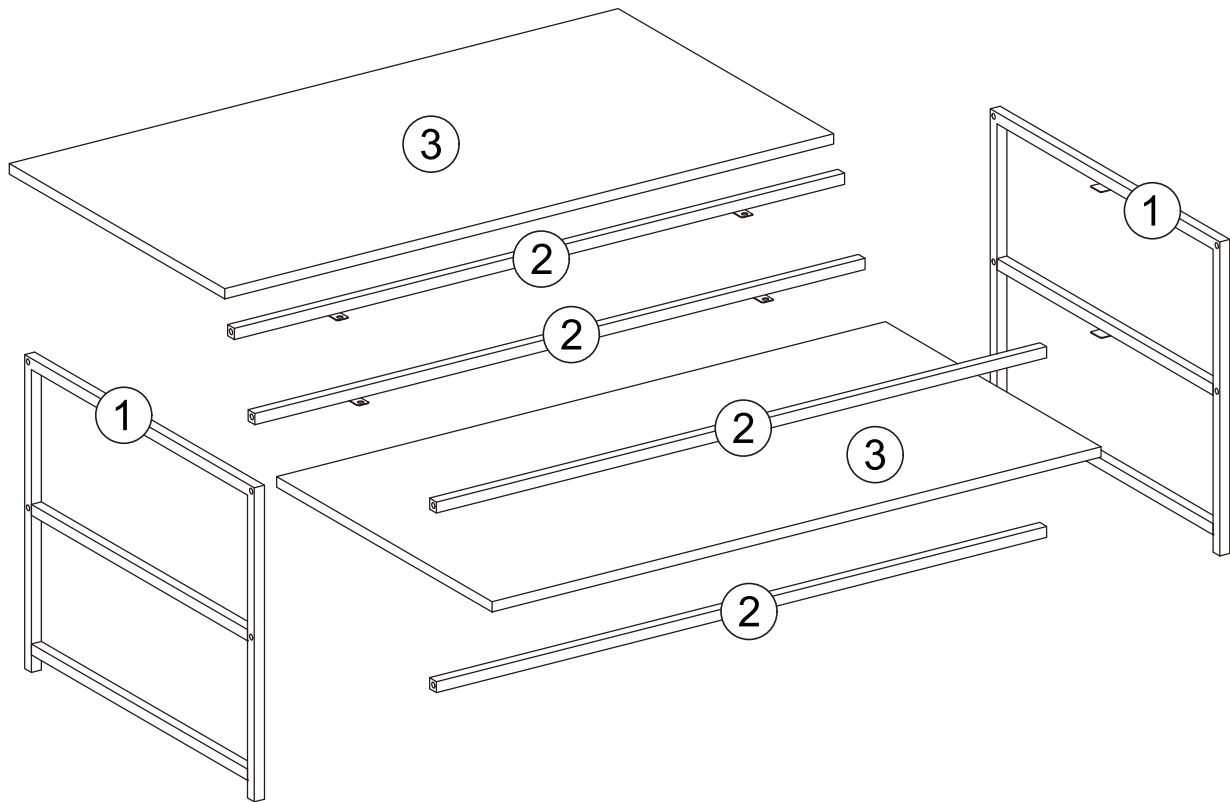

TROMSØ

COFFEE TABLE

Item Code: 434365
Assembly Instructions

15min

APPROXIMATE ASSEMBLY TIME

2 PERSONS ASSEMBLY

FLOOR AREA
1Mx1M

REQUIRED ASSEMBLY SPACE

REQUIRED ASSEMBLY TOOL

ALLEN WRENCH

ASSEMBLED DIMENSIONS

MAX. LOADING: 20KG (TOP: 15KG / SHELF: 5KG)

TROMOS COFFEE TABLE

Item Code: 434365

Assembly Instructions

PART LIST

NO.	PART LIST	QTY
①	METAL FRAME	2
②	METAL BAR	4
③	TABLE TOP /SHELF	2

HARDWARE LIST

A	x8	B	x8	C	x1
					
M6*12mm		M6*40mm		M4	

TROMOS COFFEE TABLE

Item Code: 434365

Assembly Instructions

Safety Advice and Care Advice