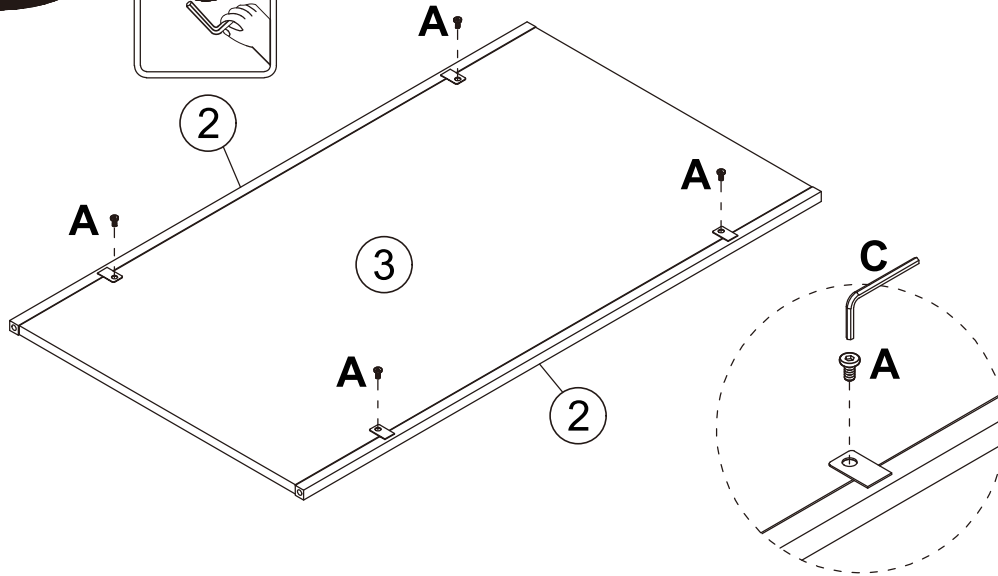

TROMOS COFFEE TABLE

Item Code: 434365

Assembly Instructions

STEP 1

M6x12mm
A x 8

C x 1

x2

STEP 2