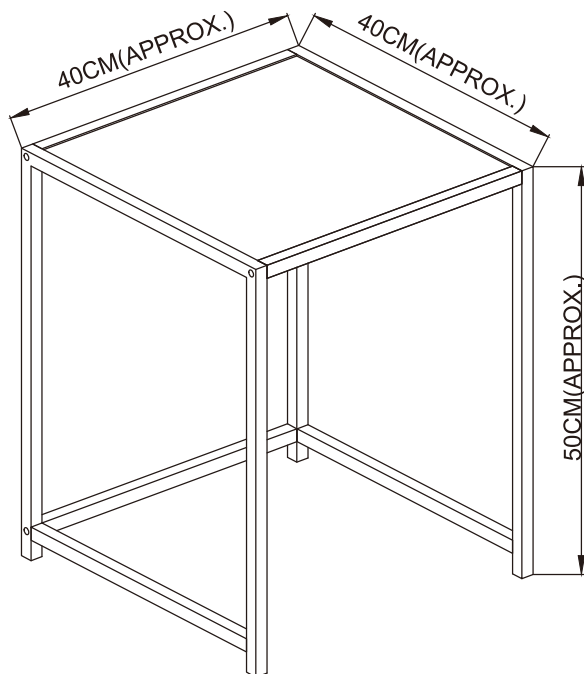

NEST OF 2 TABLES

Item Code: 434366

Assembly Instructions

TROMSØ

30min

APPROXIMATE ASSEMBLY TIME

1 PERSON ASSEMBLY

FLOOR AREA
1Mx1M

REQUIRED ASSEMBLY SPACE

REQUIRED ASSEMBLY TOOL

ALLEN WRENCH

ASSEMBLED DIMENSIONS

Max loading: 10kg per each

TROMSO NEST OF 2 TABLES

Item Code: 434366

Assembly Instructions

PART LIST

NO.	PART LIST	QTY	NO.	PART LIST	QTY
①	METAL FRAME	2	⑤	METAL FRAME	2
②	METAL BAR	2	⑥	METAL BAR	2
③	METAL BAR (BOTTOM)	1	⑦	METAL BAR (BOTTOM)	1
④	TABLE TOP	1	⑧	TABLE TOP	1

HARDWARE LIST

A	x8	B	x12	C	x1
					
M6*12mm		M6*40mm		M4	

TROMSO NEST OF 2 TABLES

Item Code: 434366

Assembly Instructions

Safety Advice and Care Advice

KEEP ALL THE SAFETY ADVICE AND INSTRUCTIONS IN A SAFE PLACE FOR FUTURE REFERENCE!

WARNING! RISK OF LOSS OF LIFE OR ACCIDENT