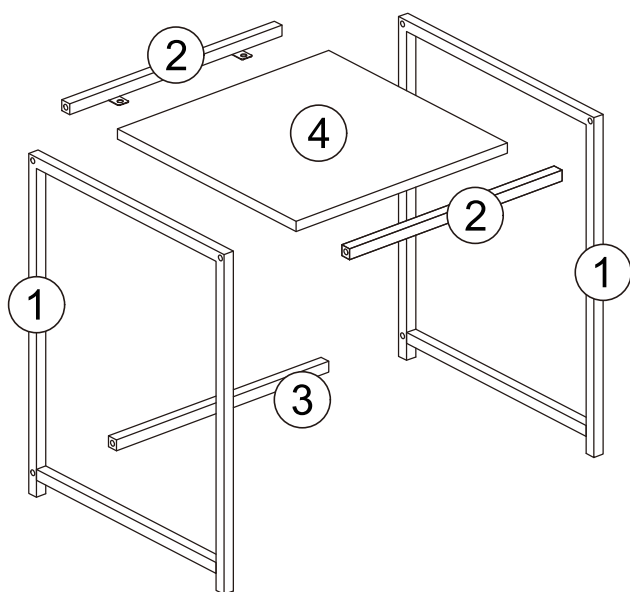

NEST OF 2 TABLES

Item Code: 434366

Assembly Instructions

TROMSØ

30min

APPROXIMATE ASSEMBLY TIME

1 PERSON ASSEMBLY

FLOOR AREA
1Mx1M

REQUIRED ASSEMBLY SPACE

REQUIRED ASSEMBLY TOOL

ALLEN WRENCH

ASSEMBLED DIMENSIONS

Max loading: 10kg per each

TROMSO NEST OF 2 TABLES

Item Code: 434366

Assembly Instructions

PART LIST

NO.	PART LIST	QTY	NO.	PART LIST	QTY
①	METAL FRAME	2	⑤	METAL FRAME	2
②	METAL BAR	2	⑥	METAL BAR	2
③	METAL BAR (BOTTOM)	1	⑦	METAL BAR (BOTTOM)	1
④	TABLE TOP	1	⑧	TABLE TOP	1

HARDWARE LIST

A	x8	B	x12	C	x1
					
M6*12mm		M6*40mm		M4	

TROMSO NEST OF 2 TABLES

Item Code: 434366

Assembly Instructions

Safety Advice and Care Advice

KEEP ALL THE SAFETY ADVICE AND INSTRUCTIONS IN A SAFE PLACE FOR FUTURE REFERENCE!

WARNING! RISK OF LOSS OF LIFE OR ACCIDENT