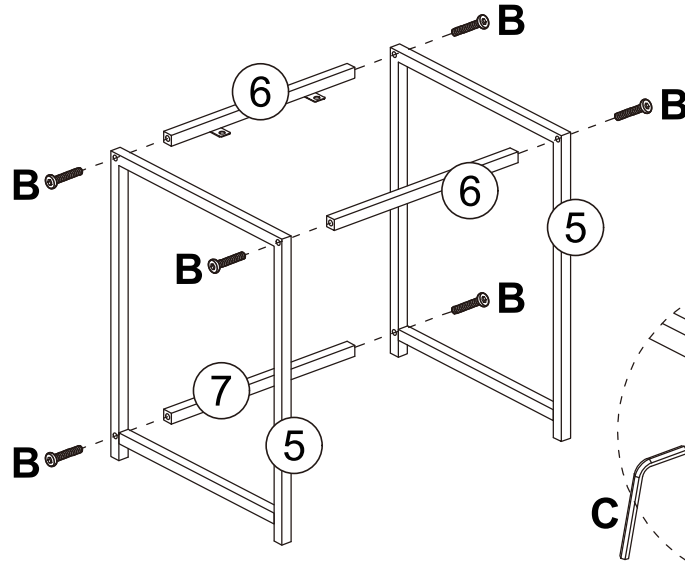

TROMSO NEST OF 2 TABLES

Item Code: 434366
Assembly Instructions

STEP 3