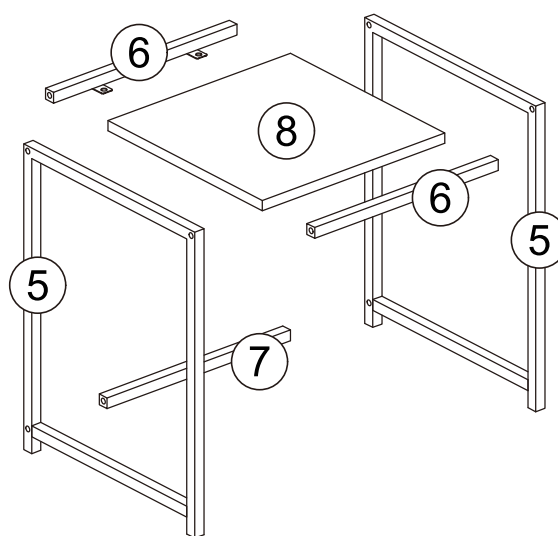

NEST OF 2 TABLES

Item Code: 434366

Assembly Instructions

TROMSØ

30min

APPROXIMATE ASSEMBLY TIME

1 PERSON ASSEMBLY

FLOOR AREA
1Mx1M

REQUIRED ASSEMBLY SPACE

REQUIRED ASSEMBLY TOOL

ALLEN WRENCH

ASSEMBLED DIMENSIONS

Max loading: 10kg per each

TROMSO NEST OF 2 TABLES

Item Code: 434366

Assembly Instructions

PART LIST

NO.	PART LIST	QTY	NO.	PART LIST	QTY
①	METAL FRAME	2	⑤	METAL FRAME	2
②	METAL BAR	2	⑥	METAL BAR	2
③	METAL BAR (BOTTOM)	1	⑦	METAL BAR (BOTTOM)	1
④	TABLE TOP	1	⑧	TABLE TOP	1

HARDWARE LIST

A	x8	B	x12	C	x1
					
M6*12mm		M6*40mm		M4	

TROMSO NEST OF 2 TABLES

Item Code: 434366

Assembly Instructions

Safety Advice and Care Advice

KEEP ALL THE SAFETY ADVICE AND INSTRUCTIONS IN A SAFE PLACE FOR FUTURE REFERENCE!

WARNING! RISK OF LOSS OF LIFE OR ACCIDENT