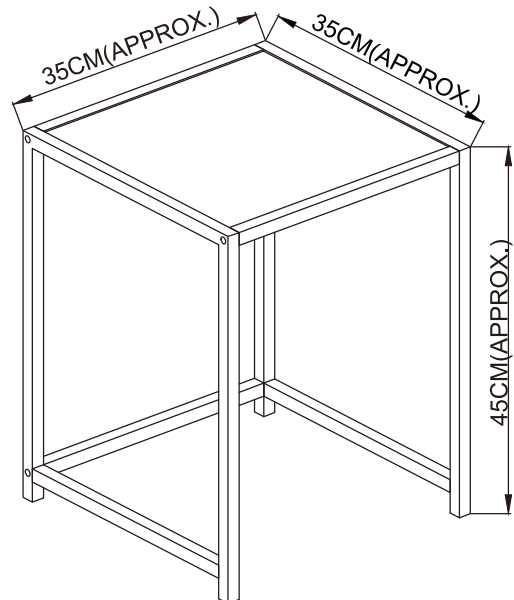

NEST OF 2 TABLES

Item Code: 434366

Assembly Instructions

TROMSØ

30min

APPROXIMATE ASSEMBLY TIME

1 PERSON ASSEMBLY

FLOOR AREA
1Mx1M

REQUIRED ASSEMBLY SPACE

REQUIRED ASSEMBLY TOOL

ALLEN WRENCH

ASSEMBLED DIMENSIONS

Max loading: 10kg per each

TROMSO NEST OF 2 TABLES

Item Code: 434366

Assembly Instructions

PART LIST

NO.	PART LIST	QTY	NO.	PART LIST	QTY
①	METAL FRAME	2	⑤	METAL FRAME	2
②	METAL BAR	2	⑥	METAL BAR	2
③	METAL BAR (BOTTOM)	1	⑦	METAL BAR (BOTTOM)	1
④	TABLE TOP	1	⑧	TABLE TOP	1

HARDWARE LIST

A	x8	B	x12	C	x1
					
M6*12mm		M6*40mm		M4	

TROMSO NEST OF 2 TABLES

Item Code: 434366

Assembly Instructions

Safety Advice and Care Advice

KEEP ALL THE SAFETY ADVICE AND INSTRUCTIONS IN A SAFE PLACE FOR FUTURE REFERENCE!

WARNING! RISK OF LOSS OF LIFE OR ACCIDENT