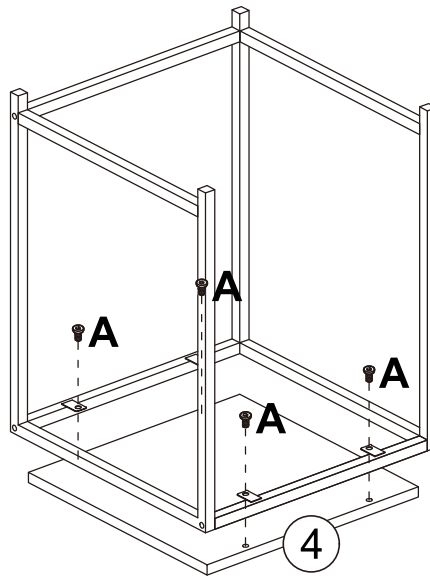

PART LIST

NO.	PART LIST	QTY	NO.	PART LIST	QTY
①	METAL FRAME	2	⑤	METAL FRAME	2
②	METAL BAR	2	⑥	METAL BAR	2
③	METAL BAR (BOTTOM)	1	⑦	METAL BAR (BOTTOM)	1
④	TABLE TOP	1	⑧	TABLE TOP	1

HARDWARE LIST

A	x8	B	x12	C	x1
					
M6*12mm		M6*40mm		M4	

TROMSO NEST OF 2 TABLES

Item Code: 434366
Assembly Instructions

STEP 1

M6x40mm
B x 6

C x 1

STEP 2

M6x12mm
A x 4

C x 1

TROMSO NEST OF 2 TABLES

Item Code: 434366
Assembly Instructions

STEP 3

M6x40mm
B x 6

C x 1

STEP 4

M6x12mm
A x 4

C x 1