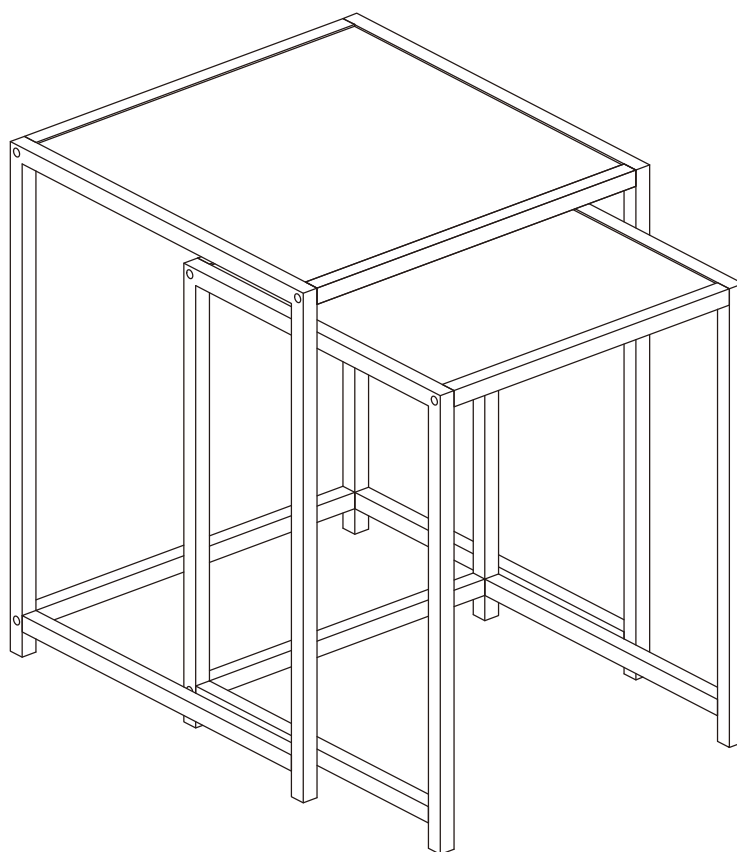

TROMSO NEST OF 2 TABLES

Item Code: 434366

Assembly Instructions

Domestic Use Only

B&M Retail, L24 8RJ, UK
www.bmstores.co.uk
B&M France SAS, 8 Rue du Bois Joli, 63800, France
MADE IN CHINA