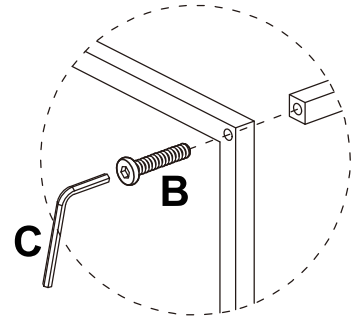

TROMSO NEST OF 2 TABLES

Item Code: 434366
Assembly Instructions

STEP 1

M6x40mm
B x 6

C x 1

STEP 2

M6x12mm
A x 4

C x 1