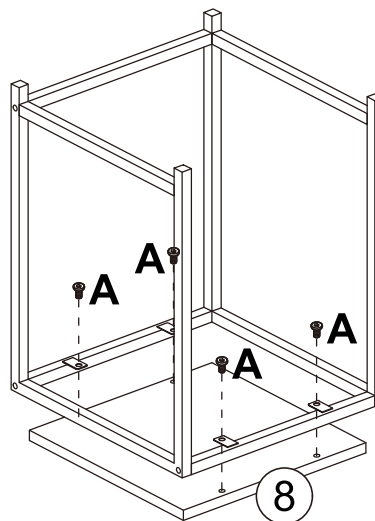

PART LIST

NO.	PART LIST	QTY	NO.	PART LIST	QTY
①	METAL FRAME	2	⑤	METAL FRAME	2
②	METAL BAR	2	⑥	METAL BAR	2
③	METAL BAR (BOTTOM)	1	⑦	METAL BAR (BOTTOM)	1
④	TABLE TOP	1	⑧	TABLE TOP	1

HARDWARE LIST

A	x8	B	x12	C	x1
					
M6*12mm		M6*40mm		M4	

TROMSO NEST OF 2 TABLES

Item Code: 434366
Assembly Instructions

STEP 3

M6x40mm
B x 6

C x 1

STEP 4

M6x12mm
A x 4

C x 1

TROMSO NEST OF 2 TABLES

Item Code: 434366

Assembly Instructions

Domestic Use Only

B&M Retail, L24 8RJ, UK
www.bmstores.co.uk
B&M France SAS, 8 Rue du Bois Joli, 63800, France
MADE IN CHINA