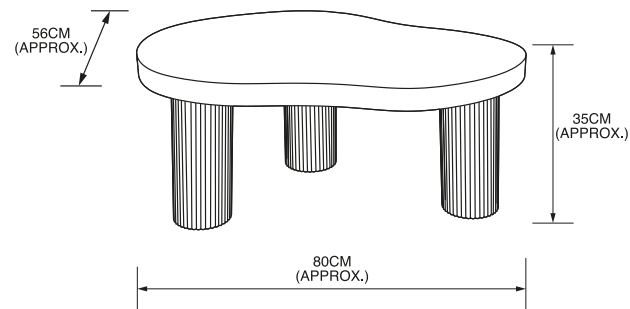

210x290mm

25.12.5

HOME COLLECTION

RIYA COFFEE TABLE

Item Code: 434367

Assembly Instructions

CAUTION! Do not leave children unsupervised!
The product is not a climbing frame or a toy!
Make sure that this product is standing on a solid, level surface.
Make sure that no body, especially a child, climbs on or leans against the product.
Distribute weight upon this product's surface evenly so that it cannot overturn.
Check that the product is stable before using it.
Do not lift the product and do not move it when it is loaded.
Make sure that all fixings are secure before use.
Care and Cleaning: Wipe clean with a damp cloth.

Domestic use only

Max. Loading: 13 kg

MADE IN CHINA

B&M Retail, L24 8RJ, UK
www.bmstores.co.uk
B&M France SAS, 8 Rue du Bois Joli, 63800, France