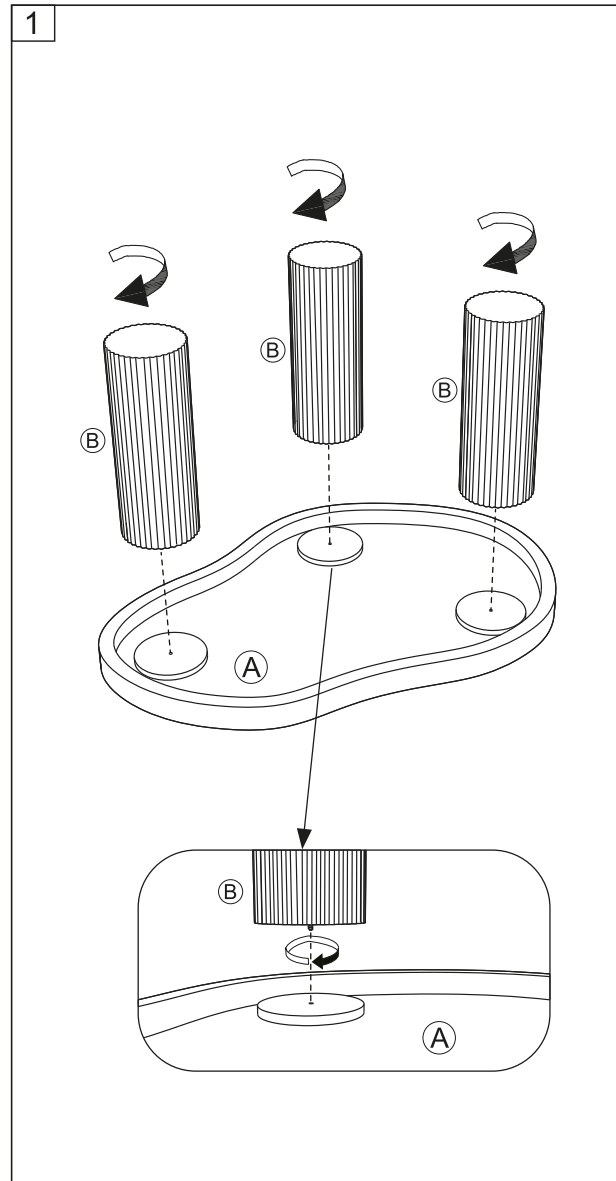

210x290mm

25.12.5

HOME COLLECTION

RIYA COFFEE TABLE

Item Code: 434367

Assembly Instructions

CAUTION! Do not leave children unsupervised!
The product is not a climbing frame or a toy!
Make sure that this product is standing on a solid, level surface.
Make sure that no body, especially a child, climbs on or leans against the product.
Distribute weight upon this product's surface evenly so that it cannot overturn.
Check that the product is stable before using it.
Do not lift the product and do not move it when it is loaded.
Make sure that all fixings are secure before use.
Care and Cleaning: Wipe clean with a damp cloth.

Domestic use only

Max. Loading: 13 kg

MADE IN CHINA

B&M Retail, L24 8RJ, UK
www.bmstores.co.uk
B&M France SAS, 8 Rue du Bois Joli, 63800, France