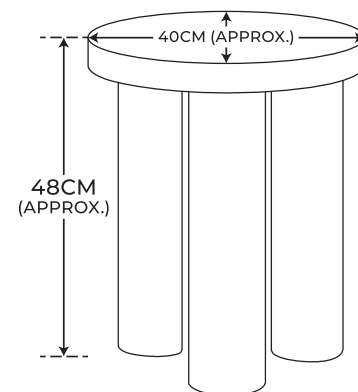

210x290mm

HOME
COLLECTION

OTIS SIDE TABLE

Item Code:434368
Assembly Instructions

⚠ CAUTION! Do not leave children unsupervised!
The product is not a climbing frame or a toy!
Make sure that this product is standing on a solid, level surface.
Make sure that no body, especially a child, climbs on or leans against the product.
Distribute weight upon this product's surface evenly so that it cannot overturn.
Check that the product is stable before using it.
Do not lift the product and do not move it when it is loaded.
Make sure that all fixings are secure before use.
Care and Cleaning: Wipe clean with a damp cloth.

Domestic use only

MAX LOADING: 5KG

MADE IN CHINA

B&M Retail, L24 8RJ, UK
www.bmstores.co.uk
B&M France SAS, 8 Rue du Bois Joli, 63800, France