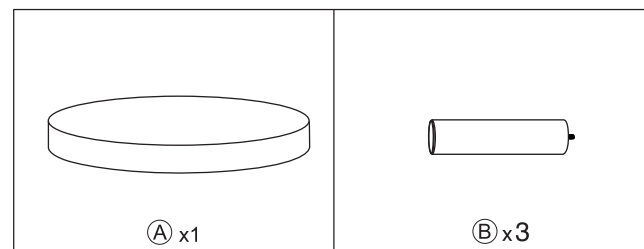

210x290mm

HOME
COLLECTION

OTIS SIDE TABLE

Item Code:434368
Assembly Instructions

⚠ CAUTION! Do not leave children unsupervised!
The product is not a climbing frame or a toy!
Make sure that this product is standing on a solid, level surface.
Make sure that no body, especially a child, climbs on or leans against the product.
Distribute weight upon this product's surface evenly so that it cannot overturn.
Check that the product is stable before using it.
Do not lift the product and do not move it when it is loaded.
Make sure that all fixings are secure before use.
Care and Cleaning: Wipe clean with a damp cloth.