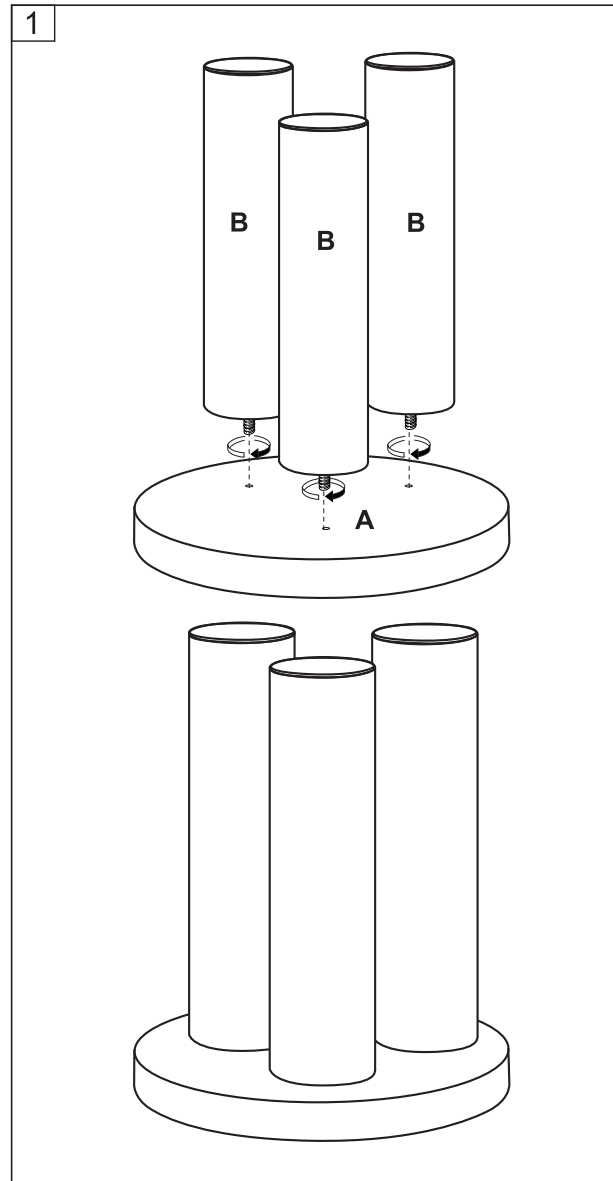

B&M Retail, L24 8RJ, UK
www.bmstores.co.uk
B&M France SAS, 8 Rue du Bois Joli, 63800, France