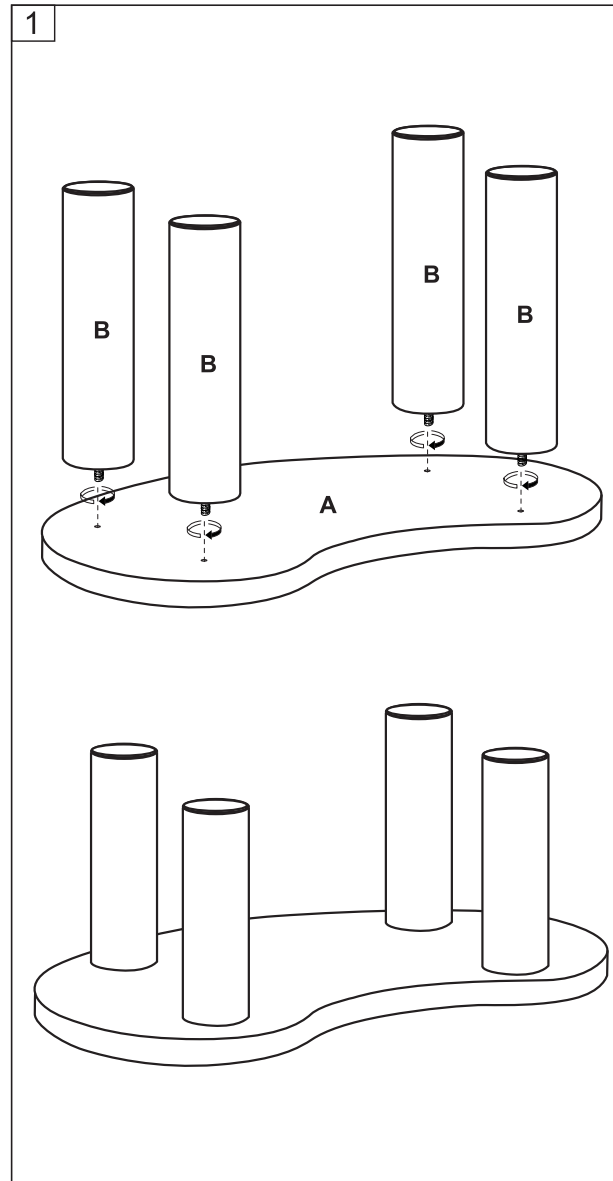

B&M Retail, L24 8RJ, UK
www.bmstores.co.uk
B&M France SAS, 8 Rue du Bois Joli, 63800, France