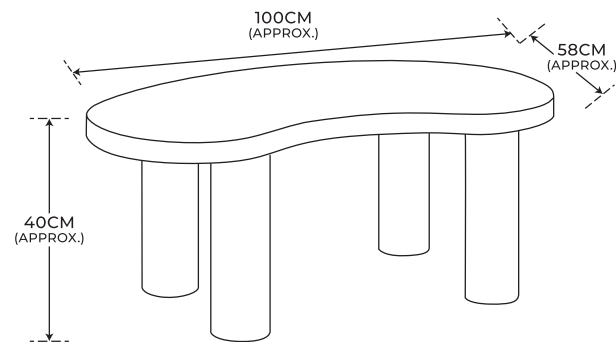

# 210x290mm

HOME  
COLLECTION

## OTIS COFFEE TABLE

Item Code:434369  
Assembly Instructions

**⚠ CAUTION!** Do not leave children unsupervised!  
The product is not a climbing frame or a toy!  
Make sure that this product is standing on a solid, level surface.  
Make sure that no body, especially a child, climbs on or leans against the product.  
Distribute weight upon this product's surface evenly so that it cannot overturn.  
Check that the product is stable before using it.  
Do not lift the product and do not move it when it is loaded.  
Make sure that all fixings are secure before use.  
Care and Cleaning: Wipe clean with a damp cloth.