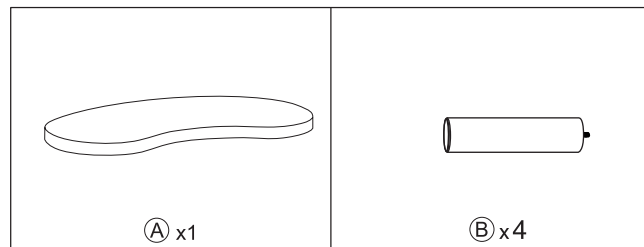

# 210x290mm

HOME  
COLLECTION

## OTIS COFFEE TABLE

Item Code:434369  
Assembly Instructions

**⚠ CAUTION!** Do not leave children unsupervised!  
The product is not a climbing frame or a toy!  
Make sure that this product is standing on a solid, level surface.  
Make sure that no body, especially a child, climbs on or leans against the product.  
Distribute weight upon this product's surface evenly so that it cannot overturn.  
Check that the product is stable before using it.  
Do not lift the product and do not move it when it is loaded.  
Make sure that all fixings are secure before use.  
Care and Cleaning: Wipe clean with a damp cloth.