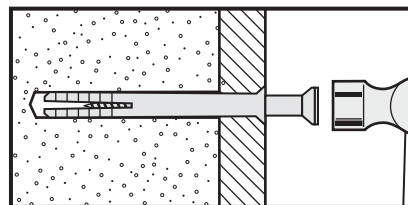

1. General Purpose Wall Plug

Generally, aerated blocks should not be used to support heavy loads, use a specialist fitting in this case. For light loads, general purpose wall plugs can be used.

2. Plasterboard Wall Plug

For use when attaching light loads onto plasterboard partitions.

3. Cavity Fixing Wall Plug

For use with plasterboard partitions or hollow wooden doors.

4. Cavity Fixing Heavy Duty Wall Plug

For use when fitting or supporting heavy loads such as shelving and wall cabinets.