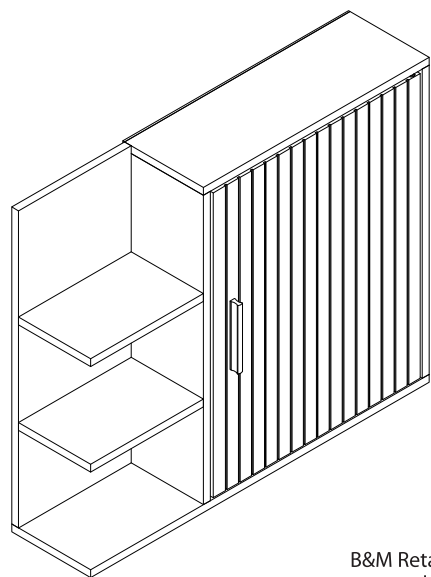

BATHROOM COLLECTION WALL CABINET

ITEM CODE: 434384
 Assembly Instructions

STEP 9

OR

E	x1
	
F	x1
	
	3x12mm
H	x4
	
I	x1
	
	4x14mm
J	x1
	
	4x18mm

STEP 10

STEP 11

B&M Retail, L24 8RJ, UK
 www.bmstores.co.uk
 B&M France SAS,
 8 Rue du Bois Joli, 63800, France
 MADE IN CHINA