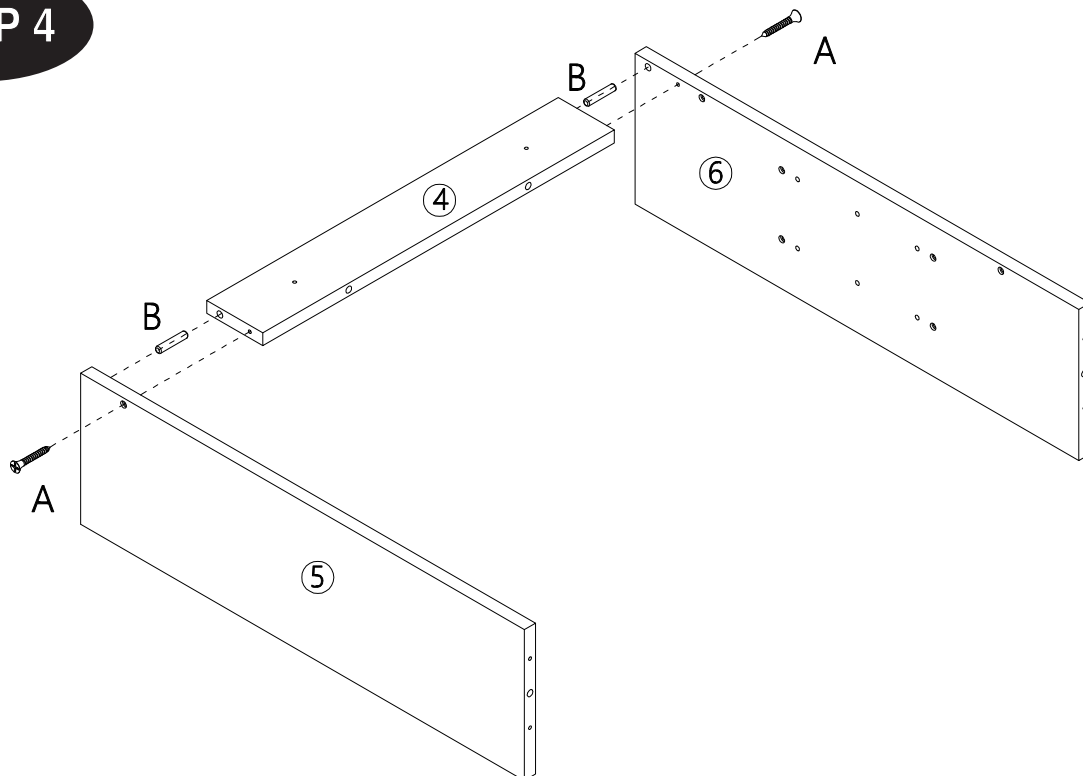

BATHROOM COLLECTION WALL CABINET

ITEM CODE: 434384
Assembly Instructions

STEP 3

A	x4
4x35mm	
B	x4
6x30mm	

STEP 4

A	x2
4x35mm	
B	x2
6x30mm