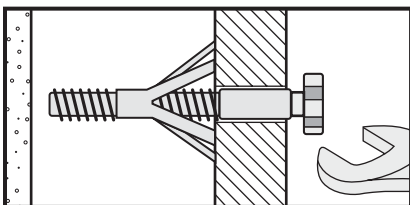

- ☑ If you are unsure, please select a larger screw and wall plug.
- ☑ Ensure that you use the recommended drill bit to match the wall plug and hole size.
- ☑ Take extra care when drilling high walls, ceiling and ceramic tiles. Ensure wall plugs are inserted beyond the thickness of the ceramic tiles to avoid splitting or cracking.
- ☑ Ensure that wall plugs are well fitted and are a tight fit in the drilled hole.

Types Of Walls

Use one of the following types of wall plug (not included) if your walls are made of brick, breeze block, concrete, stone or wood. Screws may be able to be fixed directly to solid wood walls as they will provide a secure anchor point.

1. General Purpose Wall Plug

Generally, aerated blocks should not be used to support heavy loads, use a specialist fitting in this case. For light loads, general purpose wall plugs can be used.

2. Plasterboard Wall Plug

For use when attaching light loads onto plasterboard partitions.

3. Cavity Fixing Wall Plug

For use with plasterboard partitions or hollow wooden doors.

4. Cavity Fixing Heavy Duty Wall Plug

For use when fitting or supporting heavy loads such as shelving and wall cabinets.