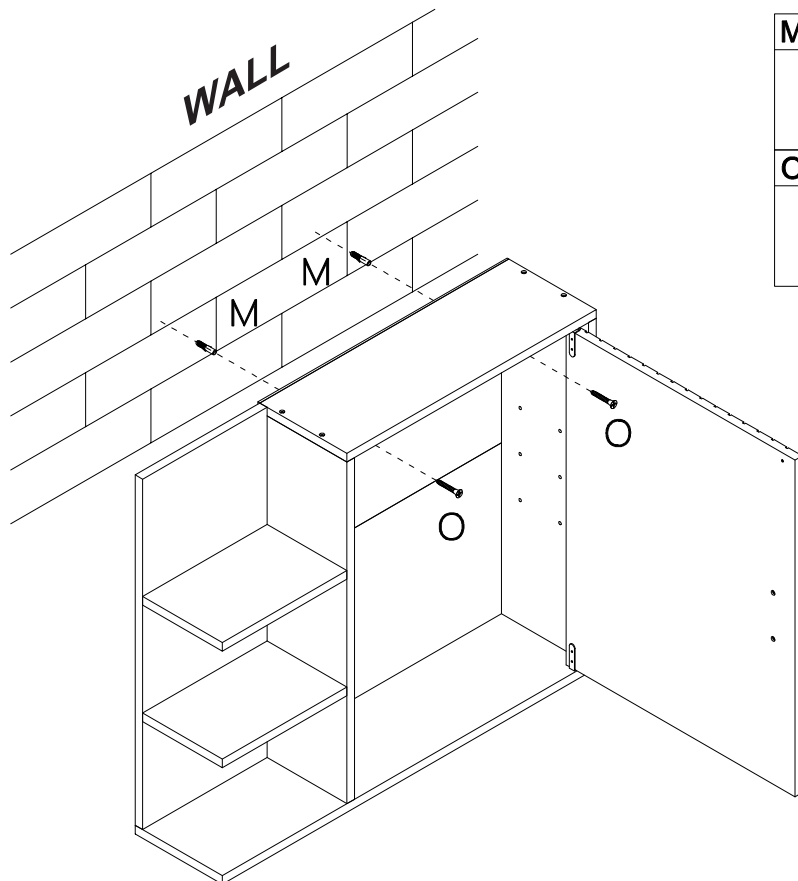

BATHROOM COLLECTION WALL CABINET

ITEM CODE: 434384
 Assembly Instructions

STEP 7

K	x16
 2x16mm	
N	x11
	

STEP 8

M	x2
	
O	x2
 4x45mm	

WARNING: Anti-tipping hardware is only a deterrent. It is not a substitute for proper adult supervision. Young children may be injured by tipping furniture and the use of a tipping restraint is highly recommended. This hardware, when properly installed, could provide protection against the unexpected tipping of furniture due to improper use. Please ensure the anti-tipping hardware provided is suitable for your wall or else it might damage your wall during installation.