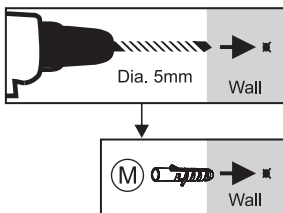

BATHROOM COLLECTION WALL CABINET

ITEM CODE: 434384
 Assembly Instructions

STEP 7

K	x16
 2x16mm	
N	x11
	

STEP 8

M	x2
	
O	x2
 4x45mm	

WARNING: Anti-tipping hardware is only a deterrent. It is not a substitute for proper adult supervision. Young children may be injured by tipping furniture and the use of a tipping restraint is highly recommended. This hardware, when properly installed, could provide protection against the unexpected tipping of furniture due to improper use. Please ensure the anti-tipping hardware provided is suitable for your wall or else it might damage your wall during installation.