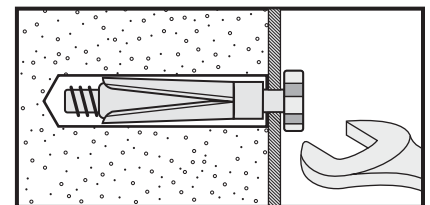

1. General Purpose Wall Plug

Generally, aerated blocks should not be used to support heavy loads, use a specialist fitting in this case. For light loads, general purpose wall plugs can be used.

2. Plasterboard Wall Plug

For use when attaching light loads onto plasterboard partitions.

3. Cavity Fixing Wall Plug

For use with plasterboard partitions or hollow wooden doors.

4. Cavity Fixing Heavy Duty Wall Plug

For use when fitting or supporting heavy loads such as shelving and wall cabinets.

5. Hammer Fixing Wall Plug

For use with concrete block or brick walls, or walls stuck with plasterboard. The hammer fixing allows it to be fixed to the wall rather than the plasterboard. Always check the fixing is secure to the retaining wall.