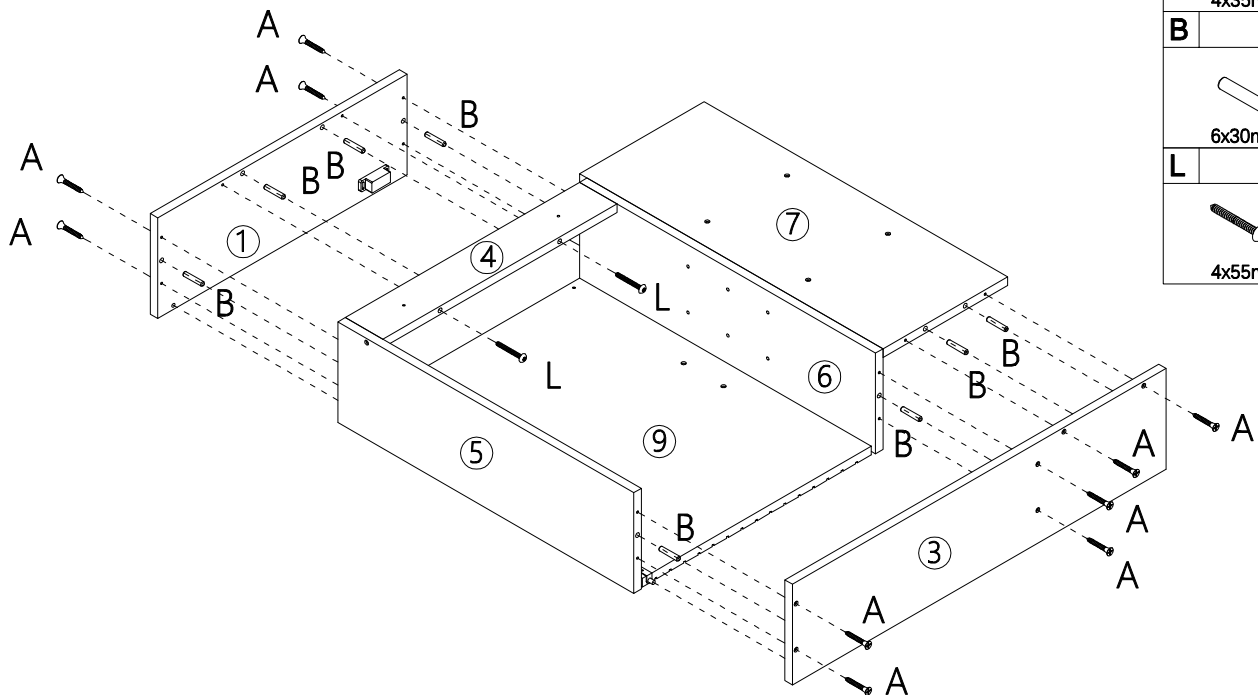

STEP 4

A	x2
	
4x35mm	
B	x2
	
6x30mm	

BATHROOM COLLECTION WALL CABINET

ITEM CODE: 434384
 Assembly Instructions

STEP 5

A	x6
	
	4x35mm
B	x4
	
	6x30mm
N	x6
	

STEP 6

A	x10
	
	4x35mm
B	x8
	
	6x30mm
L	x2
	
	4x55mm