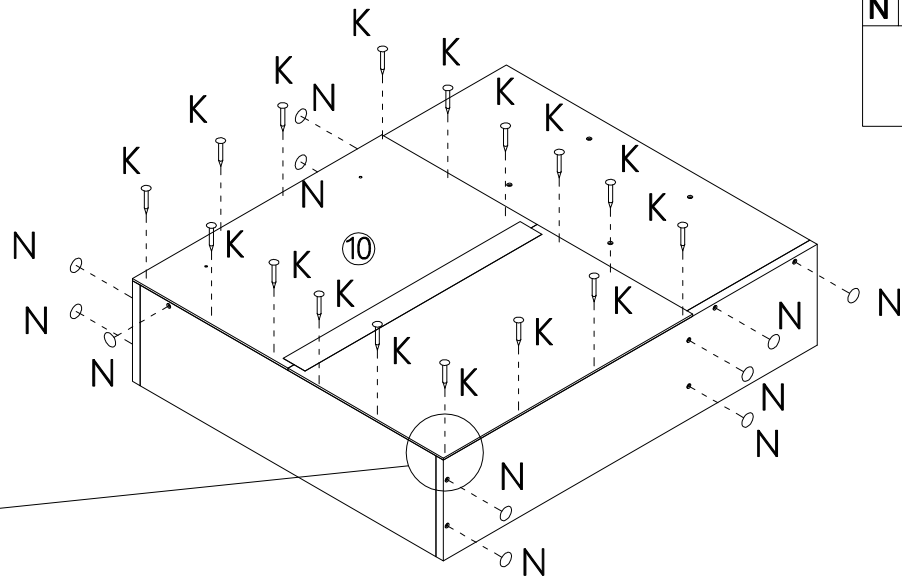

BATHROOM COLLECTION WALL CABINET

ITEM CODE: 434384
Assembly Instructions

STEP 7

K	x16
  2x16mm	
N	x11