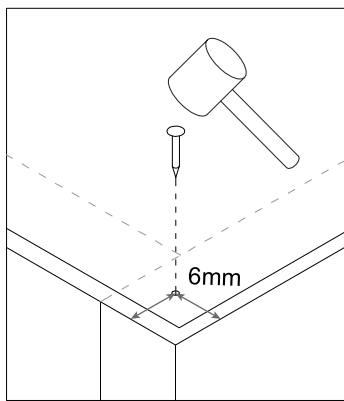

BATHROOM COLLECTION WALL CABINET

ITEM CODE: 434384
Assembly Instructions

STEP 7

K	x16
  2x16mm	
N	x11