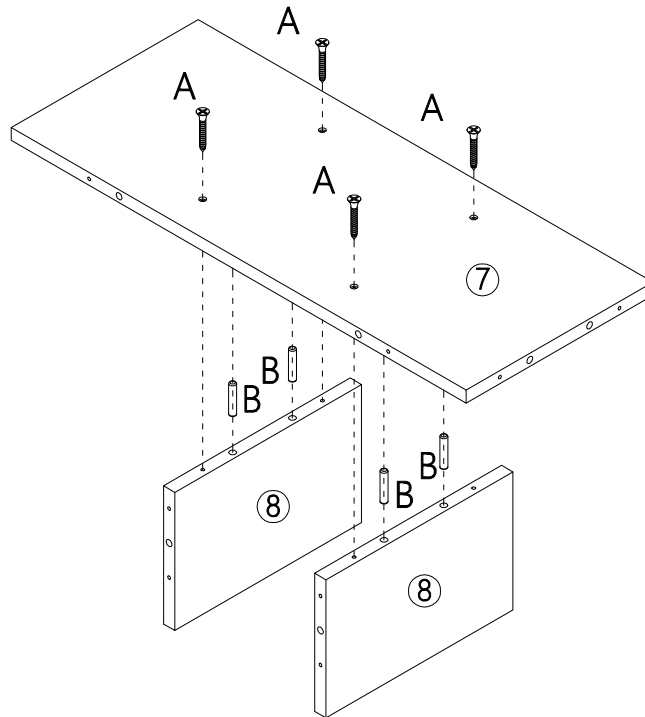

STEP 1

C	x1
	
D	x2
	
3x14mm	

STEP 2

F	x4
	
3x12mm	
G	x2
	

BATHROOM COLLECTION WALL CABINET

ITEM CODE: 434384
Assembly Instructions

STEP 3

A	x4
	
4x35mm	
B	x4
	
6x30mm	