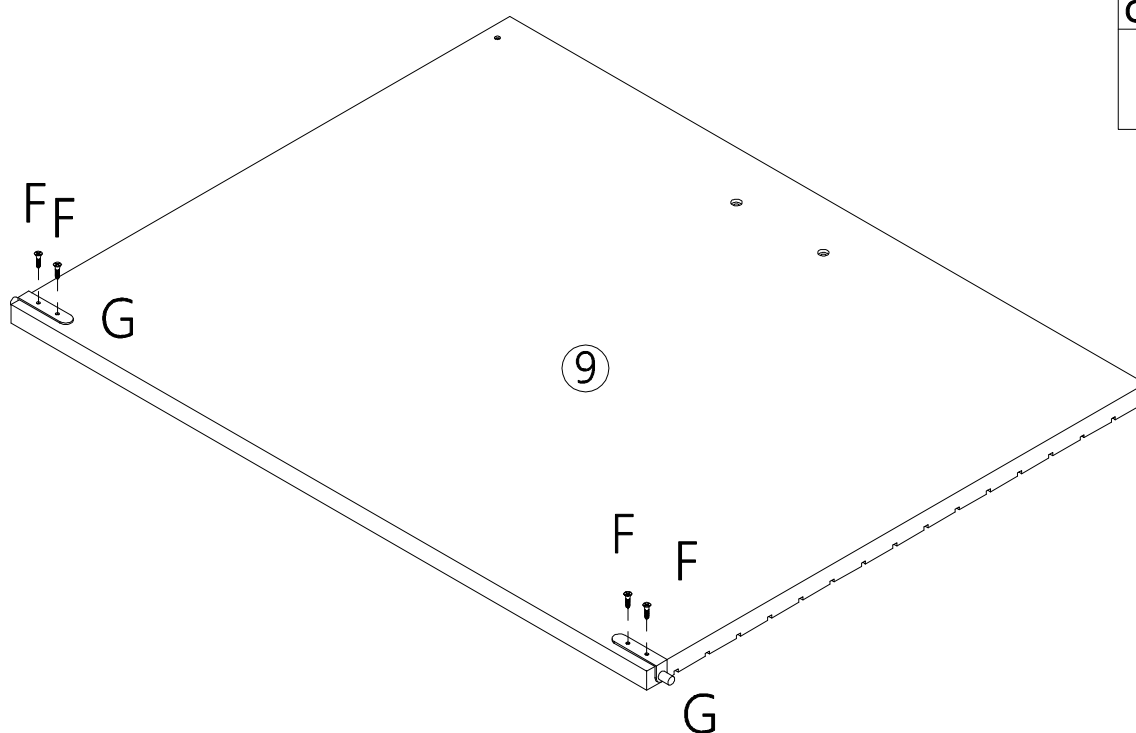

BATHROOM COLLECTION WALL CABINET

ITEM CODE: 434384
Assembly Instructions

STEP 1

C	x1
D	x2
3x14mm	

STEP 2

F	x4
3x12mm	
G	x2