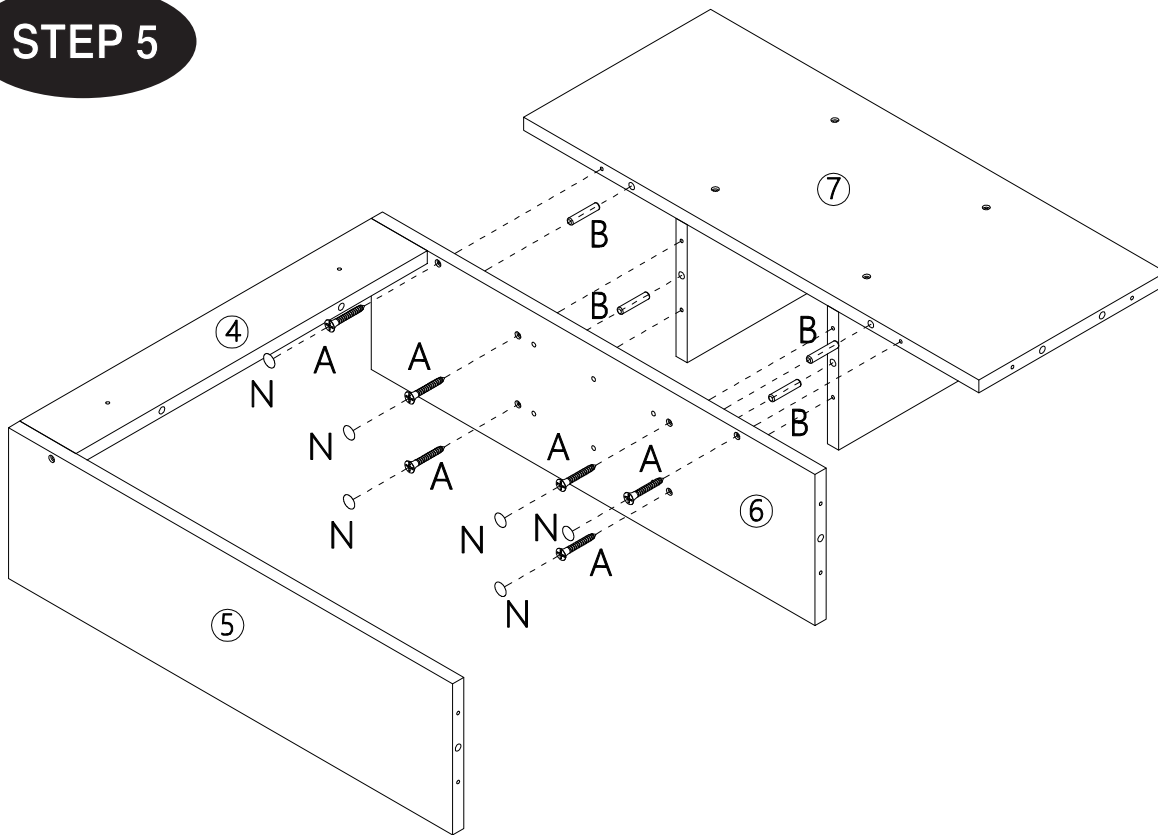

STEP 4

A	x2
	
4x35mm	
B	x2
	
6x30mm	

BATHROOM COLLECTION WALL CABINET

ITEM CODE: 434384
 Assembly Instructions

STEP 5

A	x6
	
	4x35mm
B	x4
	
	6x30mm
N	x6
	

STEP 6

A	x10
	
	4x35mm
B	x8
	
	6x30mm
L	x2
	
	4x55mm