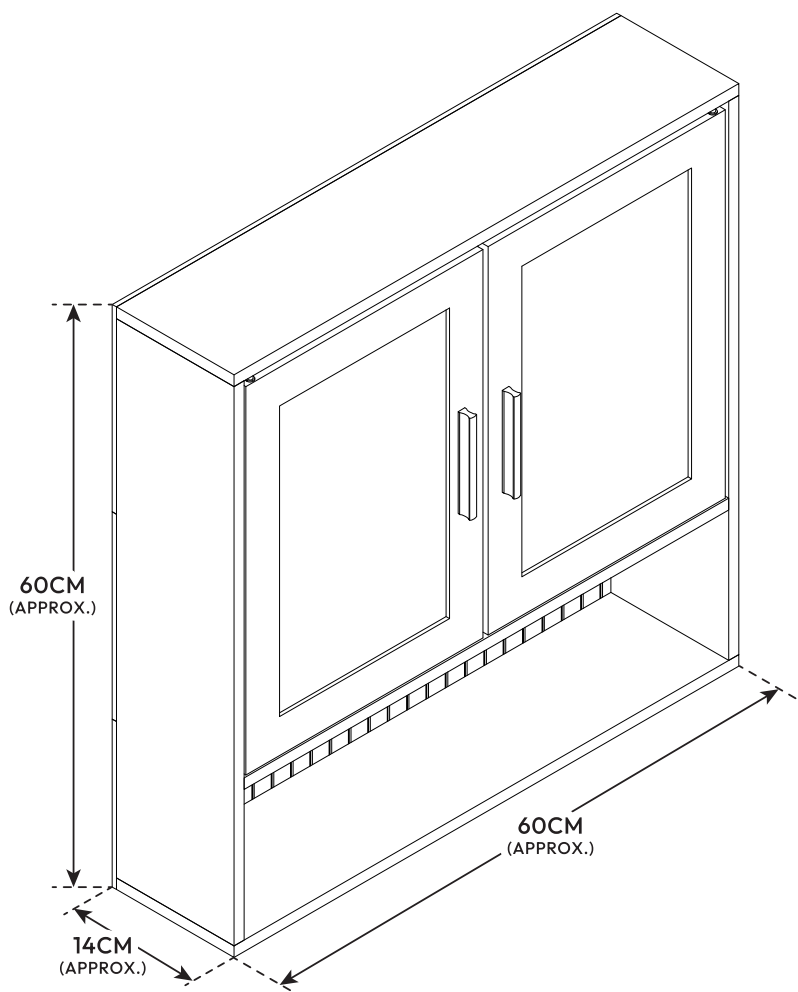

ASSEMBLED DIMENSIONS

MAX. LOADING: 6KG (2KG PER SHELF)