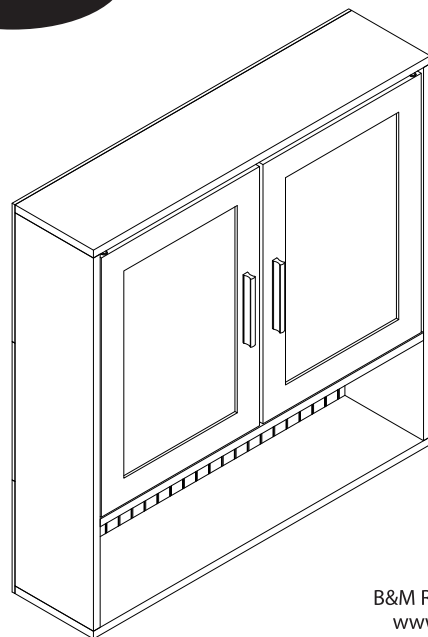

STEP 10

B&M Retail, L24 8RJ, UK
www.bmstores.co.uk
B&M France SAS,
8 Rue du Bois Joli, 63800, France
MADE IN CHINA

Domestic Use Only