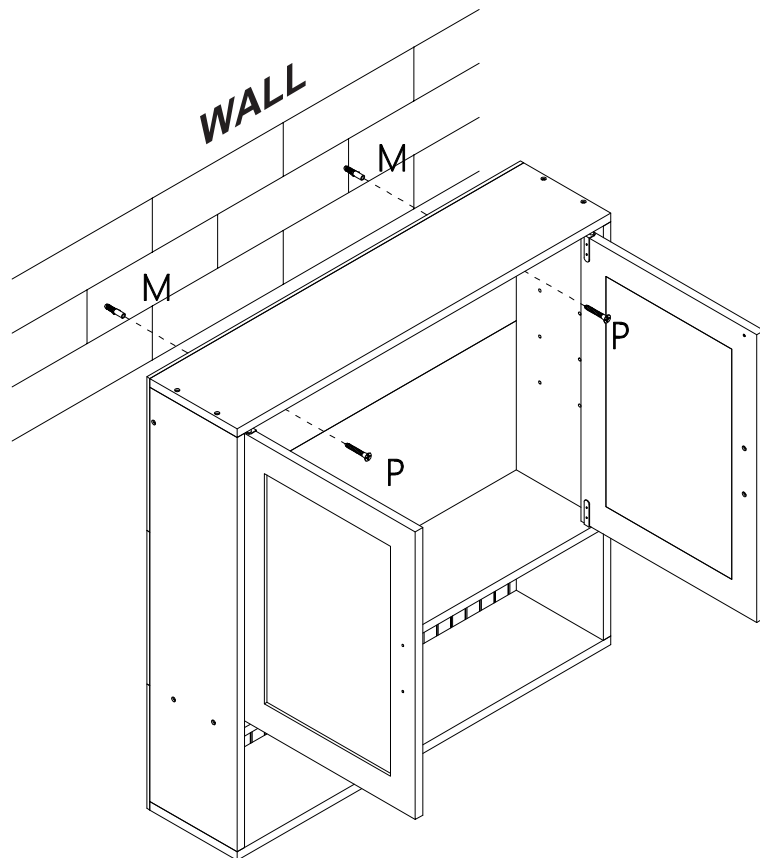

STEP 6

M	x2
P	x2
	4x45mm

WARNING: Anti-tipping hardware is only a deterrent. It is not a substitute for proper adult supervision. Young children may be injured by tipping furniture and the use of a tipping restraint is highly recommended. This hardware, when properly installed, could provide protection against the unexpected tipping of furniture due to improper use. Please ensure the anti-tipping hardware provided is suitable for your wall or else it might damage your wall during installation.