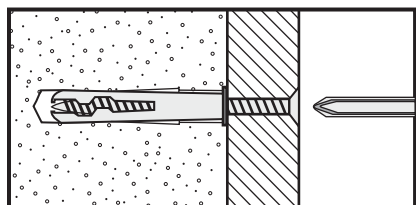

BATHROOM COLLECTION MIRROR CABINET

ITEM CODE: 434390

Assembly Instructions

NOTE: Supplied wall plugs are only suitable for use in masonry walls.

If you have any doubts about using the correct plug for your wall, please seek professional advice. Failure of the product due to using incorrect fixings is the responsibility of the installer.

IMPORTANT:

When drilling into walls, always check for hidden wires or pipes, etc.

Tips & Tricks

Make sure that the hardware used is suitable for supporting your unit.

Please consult a qualified tradesperson if unsure.

- ☒ If you are unsure, please select a larger screw and wall plug.
- ☒ Ensure that you use the recommended drill bit to match the wall plug and hole size.
- ☒ Take extra care when drilling high walls, ceiling and ceramic tiles. Ensure wall plugs are inserted beyond the thickness of the ceramic tiles to avoid splitting or cracking.
- ☒ Ensure that wall plugs are well fitted and are a tight fit in the drilled hole.

Types Of Walls

Use one of the following types of wall plug (not included) if your walls are made of brick, breeze block, concrete, stone or wood. Screws may be able to be fixed directly to solid wood walls as they will provide a secure anchor point.

1. General Purpose Wall Plug

Generally, aerated blocks should not be used to support heavy loads, use a specialist fitting in this case. For light loads, general purpose wall plugs can be used.