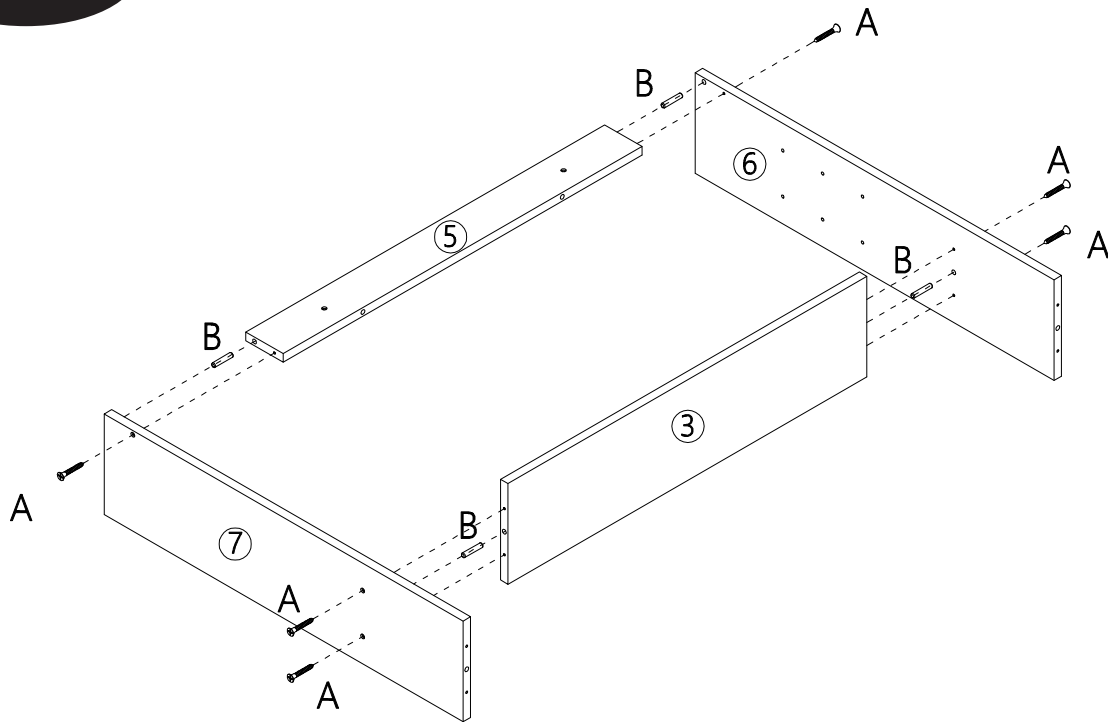

BATHROOM COLLECTION MIRROR CABINET

ITEM CODE: 434390
Assembly Instructions

STEP 3

A	x6
  4x35mm	
B	x4
  6x30mm