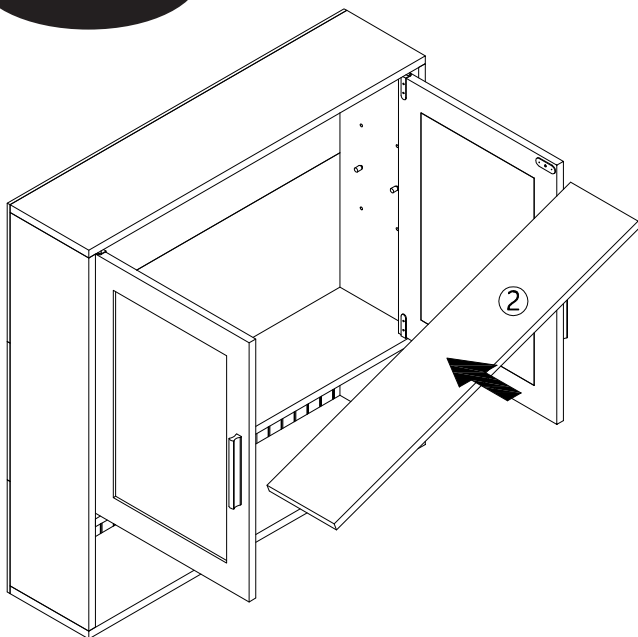

BATHROOM COLLECTION MIRROR CABINET

ITEM CODE: 434390
Assembly Instructions

STEP 8

STEP 9

STEP 10

B&M Retail, L24 8RJ, UK
www.bmstores.co.uk
B&M France SAS,
8 Rue du Bois Joli, 63800, France
MADE IN CHINA

Domestic Use Only