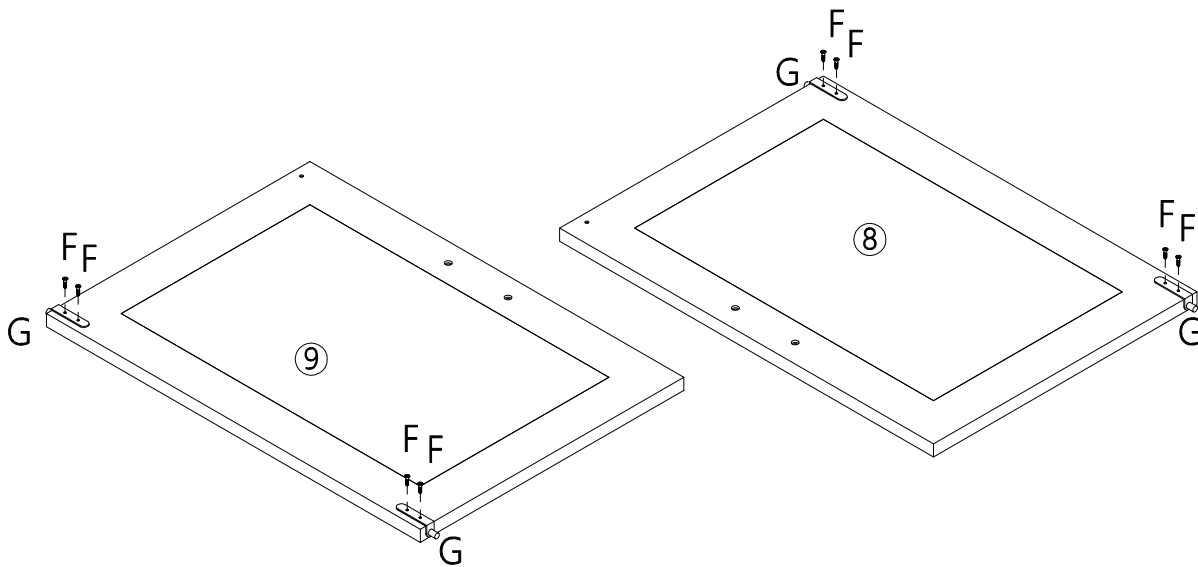

BATHROOM COLLECTION MIRROR CABINET

ITEM CODE: 434390
Assembly Instructions

STEP 1

C	x1
D	x2
 3x14mm	

STEP 2

F	x8
 3x12mm	
G	x4