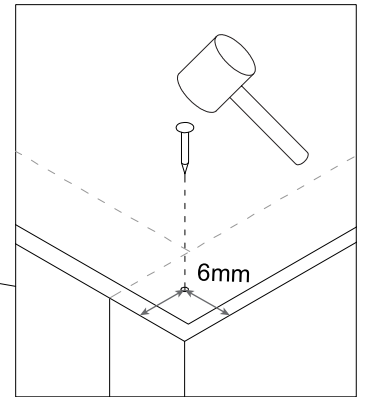

STEP 4

A	x8
 4x35mm	
B	x6
 6x30mm	
L	x2
 4x55mm	

BATHROOM COLLECTION MIRROR CABINET

ITEM CODE: 434390
 Assembly Instructions

STEP 5

K	x18
	2x16mm
N	x2
	

STEP 6

M	x2
	
P	x2
	4x45mm