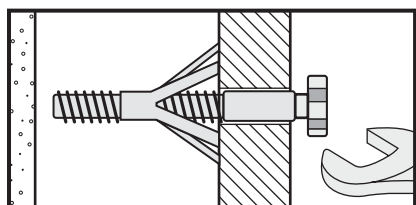

- If you are unsure, please select a larger screw and wall plug.
- Ensure that you use the recommended drill bit to match the wall plug and hole size.
- Take extra care when drilling high walls, ceiling and ceramic tiles. Ensure wall plugs are inserted beyond the thickness of the ceramic tiles to avoid splitting or cracking.
- Ensure that wall plugs are well fitted and are a tight fit in the drilled hole.

Types Of Walls

Use one of the following types of wall plug (not included) if your walls are made of brick, breeze block, concrete, stone or wood. Screws may be able to be fixed directly to solid wood walls as they will provide a secure anchor point.

1. General Purpose Wall Plug

Generally, aerated blocks should not be used to support heavy loads, use a specialist fitting in this case. For light loads, general purpose wall plugs can be used.

2. Plasterboard Wall Plug

For use when attaching light loads onto plasterboard partitions.

3. Cavity Fixing Wall Plug

For use with plasterboard partitions or hollow wooden doors.

4. Cavity Fixing Heavy Duty Wall Plug

For use when fitting or supporting heavy loads such as shelving and wall cabinets.