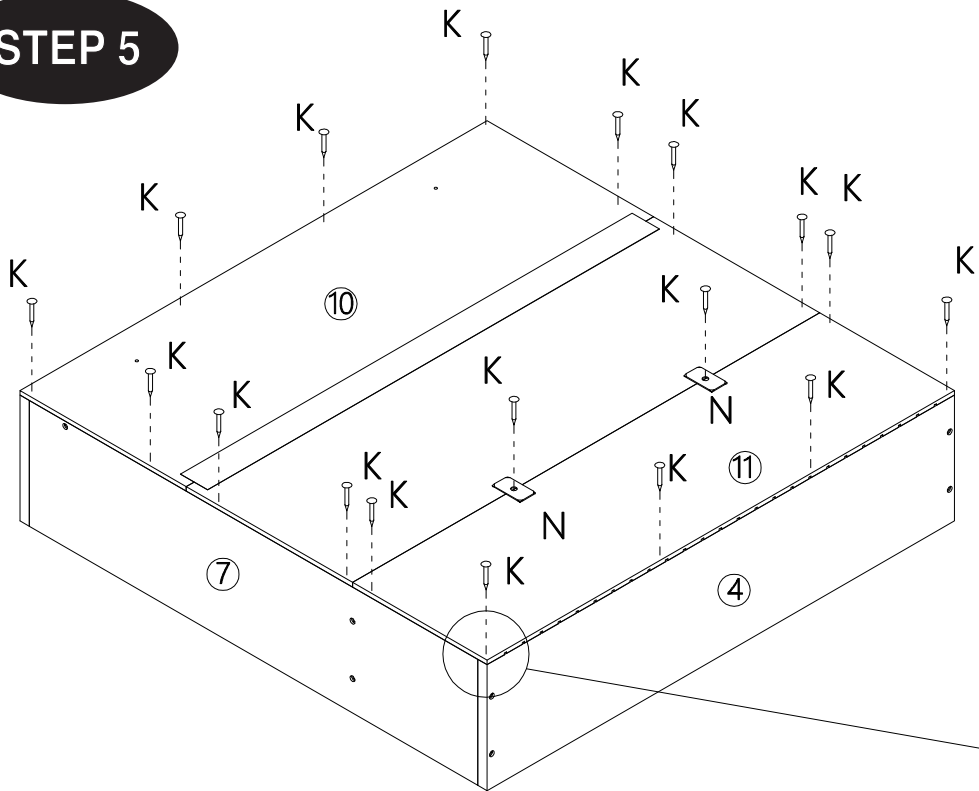

STEP 4

A	x8
 4x35mm	
B	x6
 6x30mm	
L	x2
 4x55mm	

BATHROOM COLLECTION MIRROR CABINET

ITEM CODE: 434390
 Assembly Instructions

STEP 5

K	x18
	2x16mm
N	x2
	

STEP 6

M	x2
	
P	x2
	4x45mm