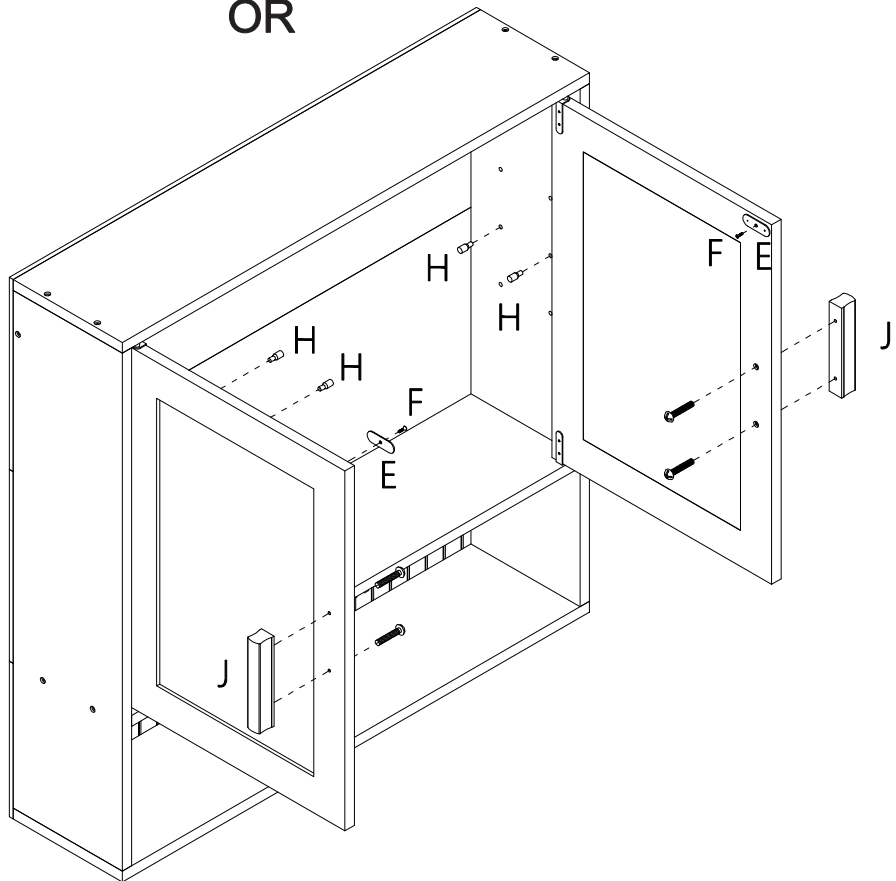

E	x2
F	x2
	3x12mm
H	x4
I	x2
	4x14mm
J	x2
	4x18mm

OR