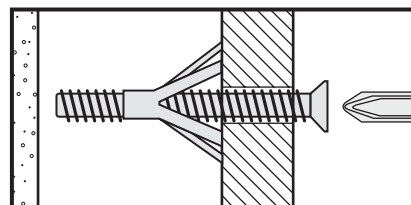

3. Cavity Fixing Wall Plug

For use with plasterboard partitions or hollow wooden doors.