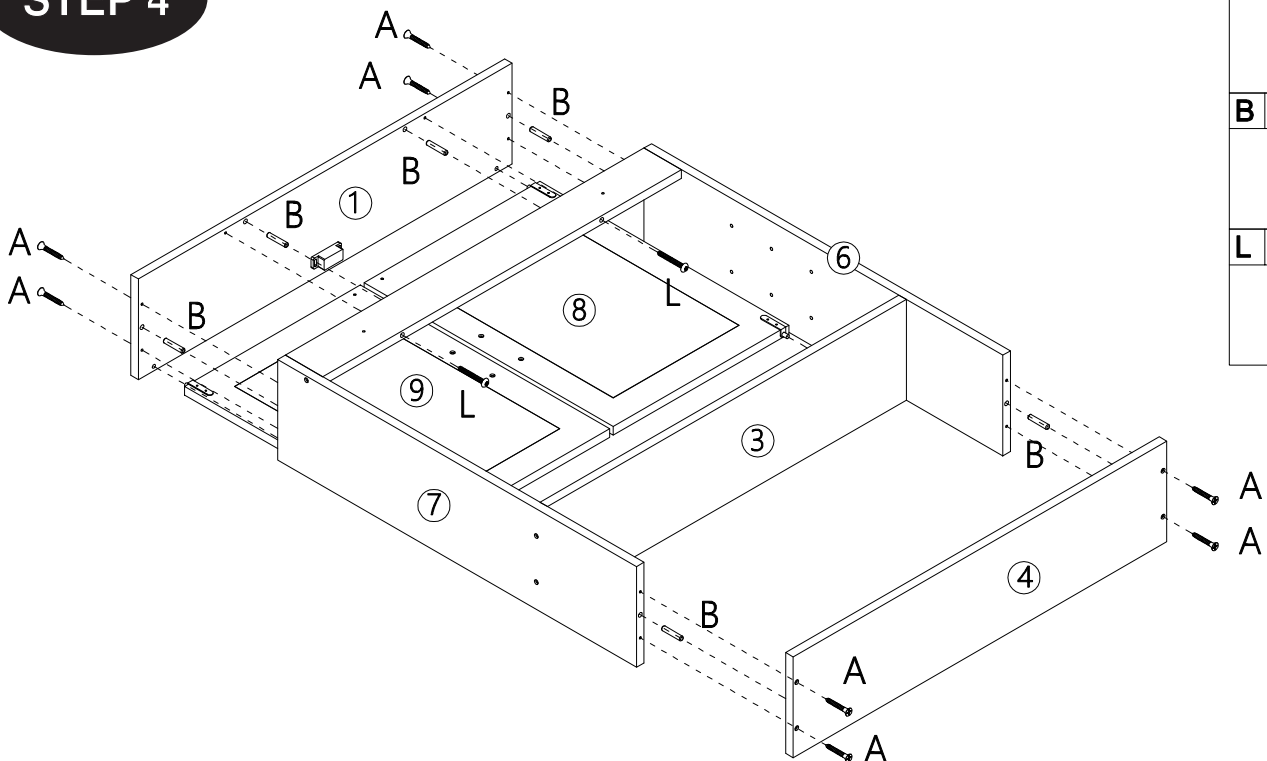

STEP 4

A	x8
  4x35mm	
B	x6
  6x30mm	
L	x2
  4x55mm