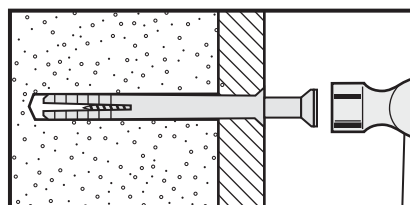

1. General Purpose Wall Plug

Generally, aerated blocks should not be used to support heavy loads, use a specialist fitting in this case. For light loads, general purpose wall plugs can be used.

2. Plasterboard Wall Plug

For use when attaching light loads onto plasterboard partitions.

3. Cavity Fixing Wall Plug

For use with plasterboard partitions or hollow wooden doors.

4. Cavity Fixing Heavy Duty Wall Plug

For use when fitting or supporting heavy loads such as shelving and wall cabinets.