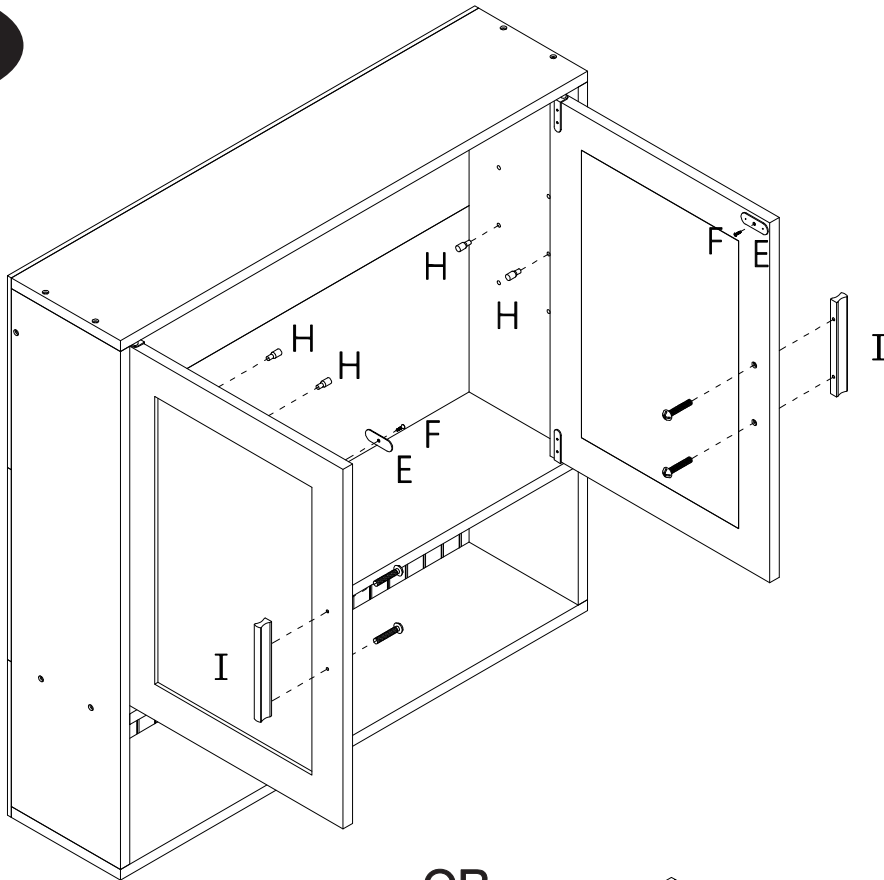

BATHROOM COLLECTION MIRROR CABINET

ITEM CODE: 434390
Assembly Instructions

STEP 7