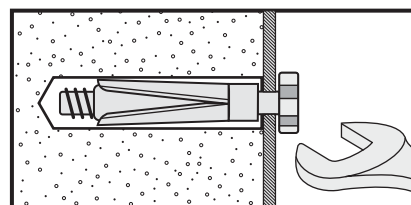

6. Shield Anchor Wall Plug Heavy Loads

For use with concrete or brick walls, or for use with heavier loads such as TV & HiFi speakers and satellite dishes, etc.