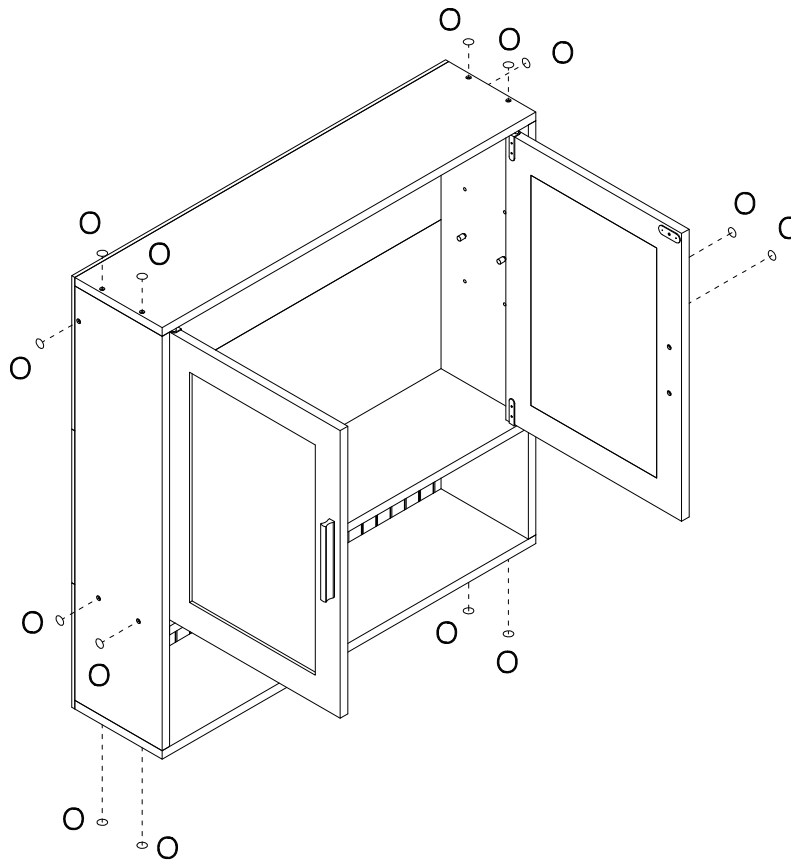

BATHROOM COLLECTION MIRROR CABINET

ITEM CODE: 434390
Assembly Instructions

STEP 8