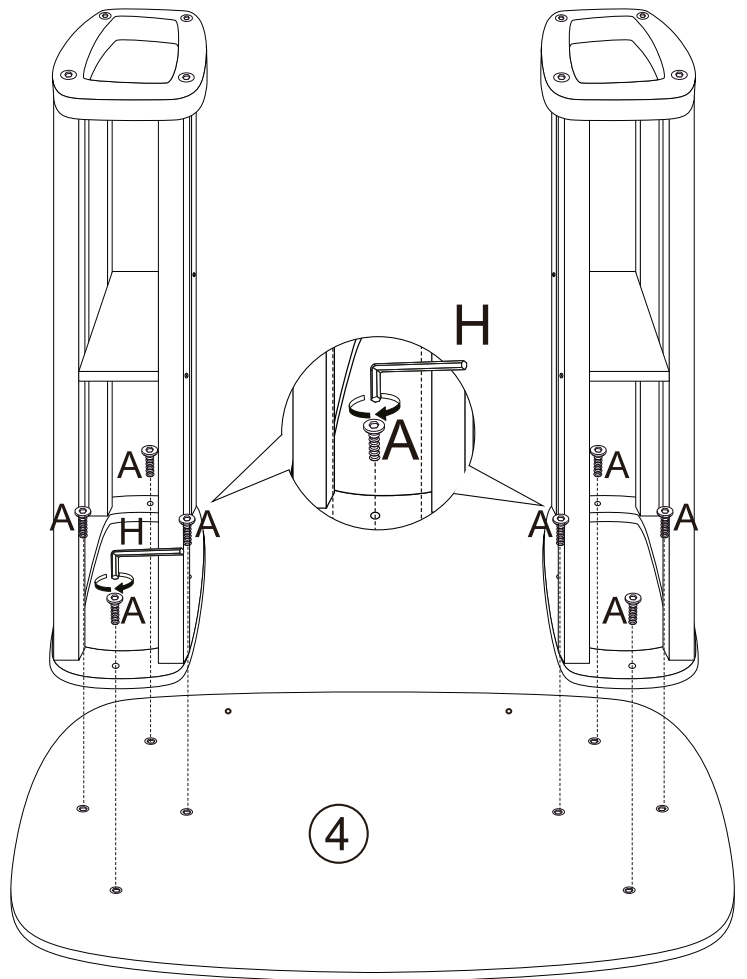

I x 1

X2

STEP 4

M6 x 25mm

A x 8

H4

H x 1

HOME COLLECTION BRODY PANELLED CONSOLE