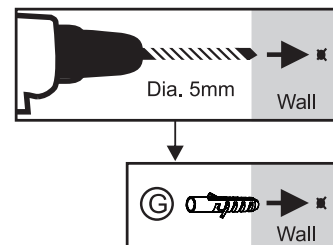

Item Code: 434392
Assembly Instructions

STEP 7

M4 x 40mm

E x 2

G x 2

WARNING:

Anti-tipping hardware is only a deterrent.
It is not a substitute for proper adult supervision.

Young children may be injured by tipping furniture and the use of a tipping restraint is highly recommended.