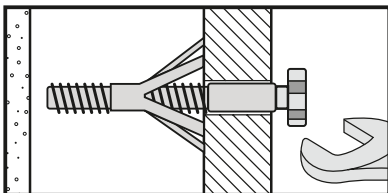

- ☑ If you are unsure, please select a larger screw and wall plug.
- ☑ Ensure that you use the recommended drill bit to match the wall plug and hole size.
- ☑ Take extra care when drilling high walls, ceiling and ceramic tiles. Ensure wall plugs are inserted beyond the thickness of the ceramic tiles to avoid splitting or cracking.
- ☑ Ensure that wall plugs are well fitted and are a tight fit in the drilled hole.

Types Of Walls

Use one of the following types of wall plug (not included) if your walls are made of brick, breeze block, concrete, stone or wood. Screws may be able to be fixed directly to solid wood walls as they will provide a secure anchor point.

1. General Purpose Wall Plug

Generally, aerated blocks should not be used to support heavy loads, use a specialist fitting in this case. For light loads, general purpose wall plugs can be used.

2. Plasterboard Wall Plug

For use when attaching light loads onto plasterboard partitions.

3. Cavity Fixing Wall Plug

For use with plasterboard partitions or hollow wooden doors.

4. Cavity Fixing Heavy Duty Wall Plug

For use when fitting or supporting heavy loads such as shelving and wall cabinets.