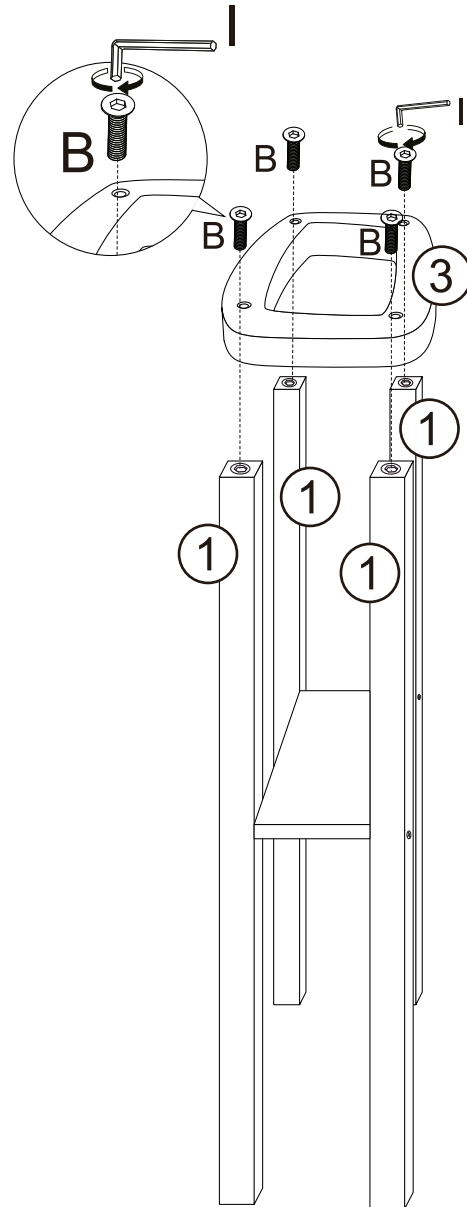

STEP 2

M5 x 22mm

B x 8

H3

I x 1