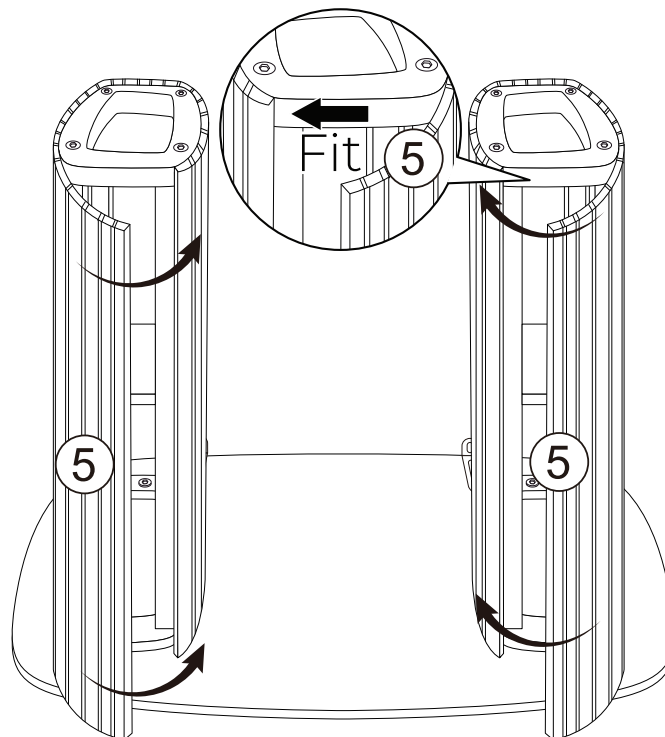

I x 1

X2

STEP 4

M6 x 25mm

A x 8

H4

H x 1

HOME COLLECTION BRODY PANELLED CONSOLE

Item Code: 434392
Assembly Instructions

STEP 5

D x 2

M4 x 12mm

F x 2

STEP 6

7-8

HOME COLLECTION BRODY PANELLED CONSOLE

Item Code: 434392
Assembly Instructions

STEP 7

M4 x 40mm

E x 2

G x 2

WARNING:

Anti-tipping hardware is only a deterrent.
It is not a substitute for proper adult supervision.

Young children may be injured by tipping furniture and the use of a tipping restraint is highly recommended.