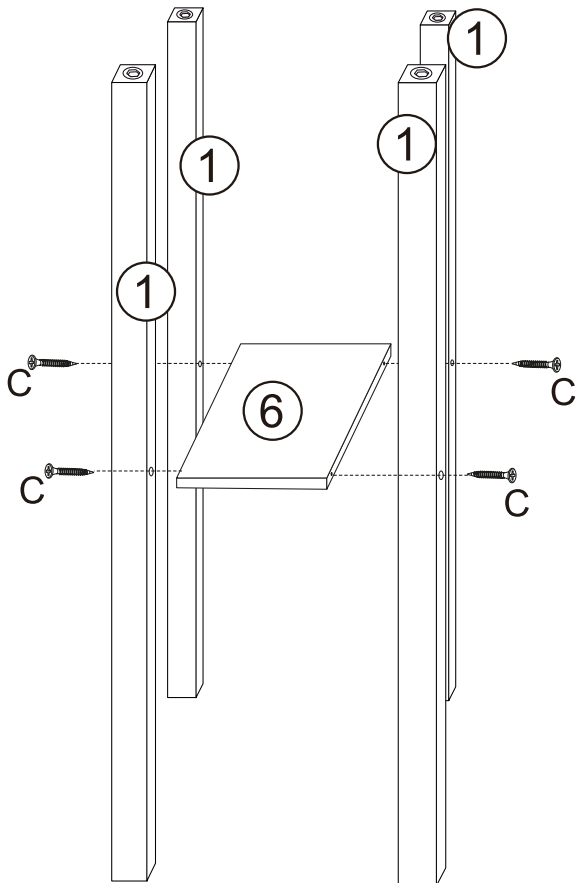

5. Hammer Fixing Wall Plug

For use with concrete block or brick walls, or walls stuck with plasterboard. The hammer fixing allows it to be fixed to the wall rather than the plasterboard. Always check the fixing is secure to the retaining wall.

6. Shield Anchor Wall Plug Heavy Loads

For use with concrete or brick walls, or for use with heavier loads such as TV & HiFi speakers and satellite dishes, etc.

HOME COLLECTION

BRODY PANELLED CONSOLE

Item Code: 434392
Assembly Instructions

STEP 1

M4 x 35mm

C x 8

X2

STEP 2

M5 x 22mm

B x 8

H3