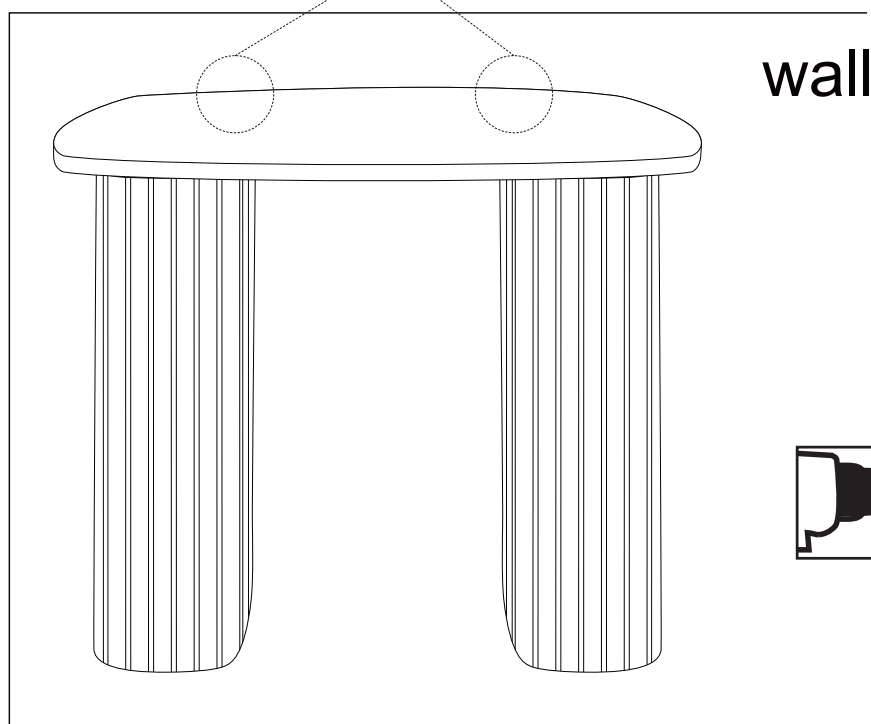

Item Code: 434392
Assembly Instructions

STEP 7

M4 x 40mm

E x 2

G x 2

WARNING:

Anti-tipping hardware is only a deterrent.
It is not a substitute for proper adult supervision.

Young children may be injured by tipping furniture and the use of a tipping restraint is highly recommended.