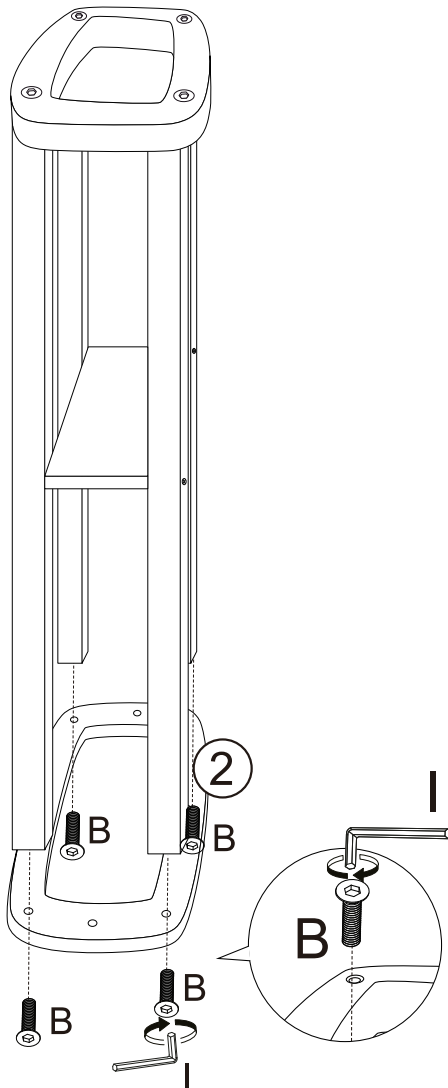

PART LIST

					
① X8	② X2	③ X2	④ X1	⑤ X2	⑥ X2

HARDWARE LIST

A	x 8	B	x 16	C	x 8	D	x 2	E	x 2
									
M6 x 25mm		M5 x 22mm		M4 x 35mm				M4 x 40mm	
SCREW		SCREW		SCREW		L BRACKET		SCREW	
F	x 2	G	x 2	H	x 1	I	x 1		
									
M4 x 12mm				H4		H3			
SCREW		WALL PLUG		ALLEN WRENCH		ALLEN WRENCH			

STEP 1

M4 x 35mm

C x 8

X2

STEP 2

M5 x 22mm

B x 8

H3

I x 1

X2

HOME COLLECTION BRODY PANELLED CONSOLE

Item Code: 434392
Assembly Instructions

STEP 3

M5 x 22mm

B x 8

H3

I x 1

X2

STEP 4

M6 x 25mm

A x 8

H4

H x 1

HOME COLLECTION BRODY PANELLED CONSOLE