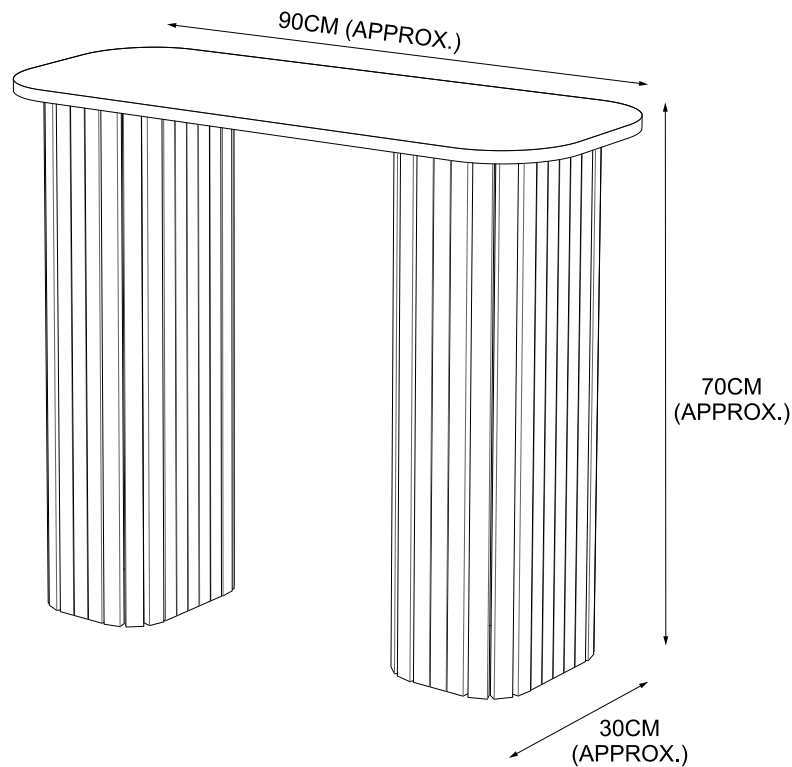

BRODY PANELLED CONSOLE

Item Code:434392
Assembly Instructions

30min

APPROXIMATE ASSEMBLY TIME

2 PERSONS ASSEMBLY

FLOOR AREA
1.5Mx1.5M

REQUIRED ASSEMBLY SPACE

REQUIRED ASSEMBLY TOOLS

ASSEMBLED DIMENSIONS